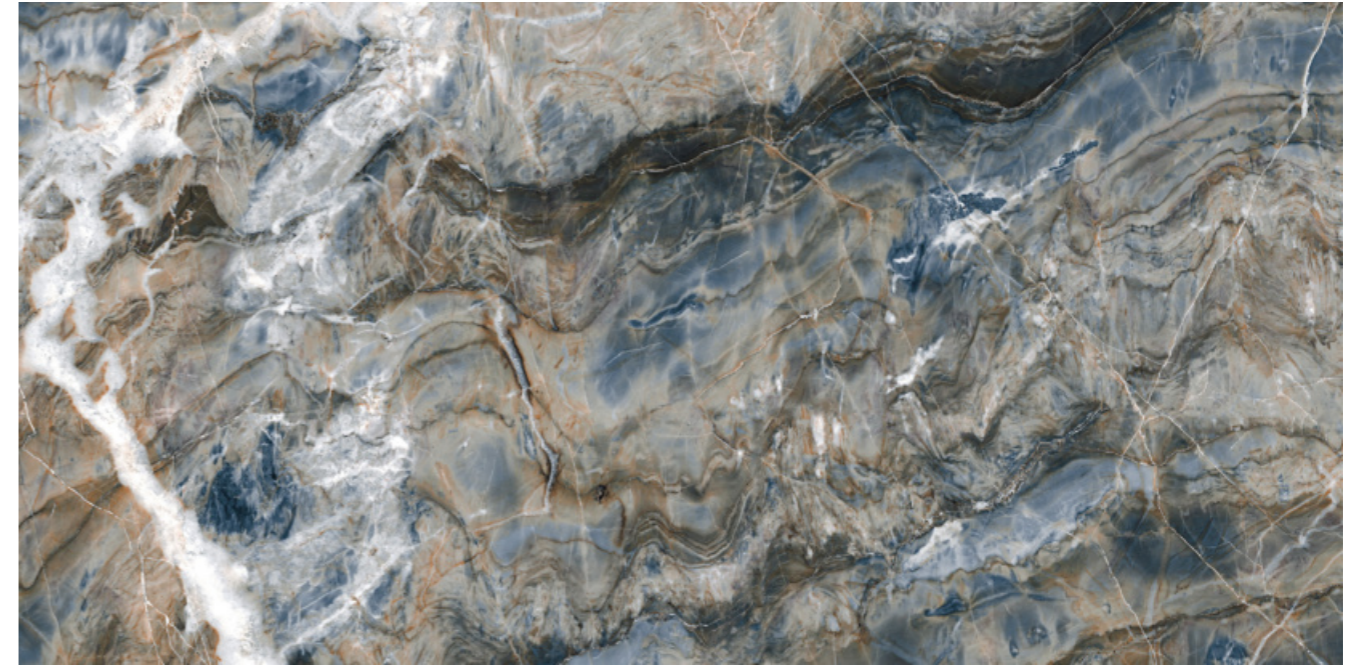

RUNA SKY

SURFACE: HIGH GLOSSY | RANDOM: 04

- Easy To Clean
- Chemical Resistance
- High Strength
- Easy Maintenance
- Stain Resistant