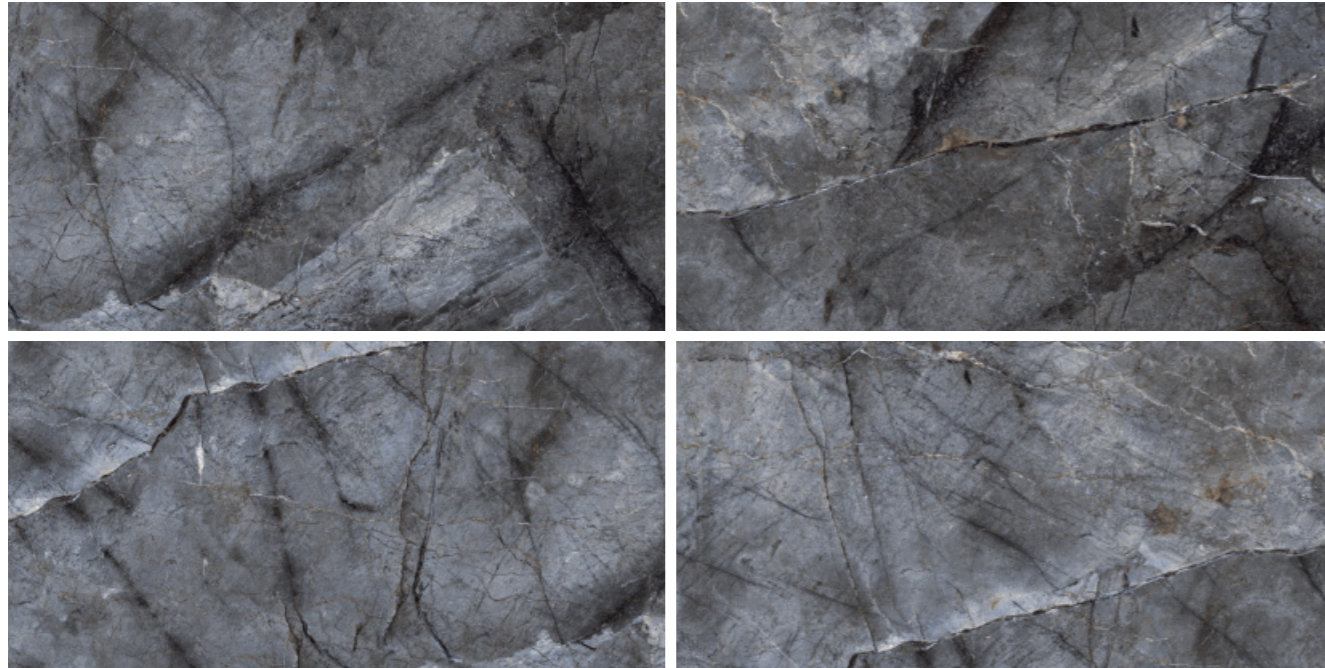

ARIZONA BLUE

SURFACE: HIGH GLOSSY | RANDOM: 04

DESIGNED TO REFLECT LIGHT BEAUTIFULLY,
CREATING BRIGHTER, RICHER, AND MORE LUXURIOUS INTERIORS.