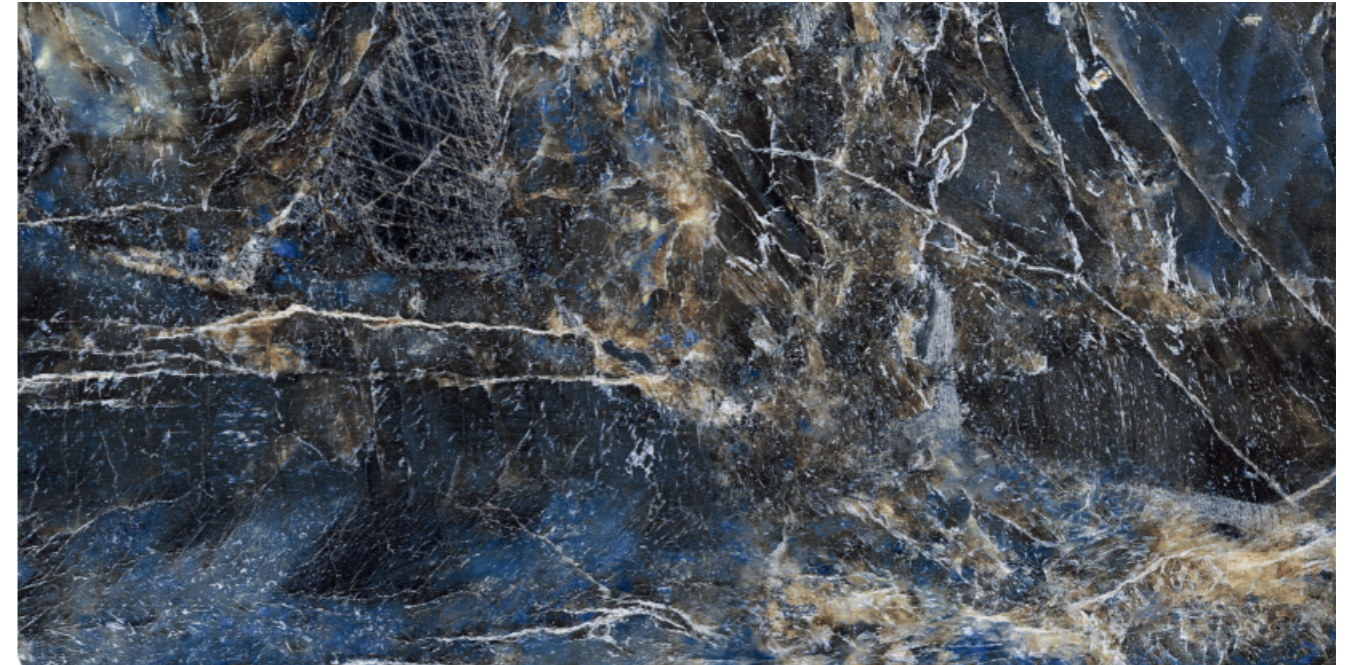

**NOFER TEAL**

SURFACE: HIGH GLOSSY | RANDOM: 08

HIGH-DEFINITION  
SHINE FOR HIGH-END SPACES.

**ONYX DUNE GREY**

SURFACE: HIGH GLOSSY | RANDOM: 03

-  Easy To Clean
-  Chemical Resistance
-  High Strength
-  Easy Maintenance
-  Stain Resistant

OPERA AQUA

**OPERA AQUA**

SURFACE: HIGH GLOSSY | RANDOM: 03

**POLISHED SURFACES  
THAT RADIATE MODERN CHARM.**

**PLANET BLUE**

SURFACE: HIGH GLOSSY | RANDOM: 04

-  Easy To Clean
-  Chemical Resistance
-  High Strength
-  Easy Maintenance
-  Stain Resistant