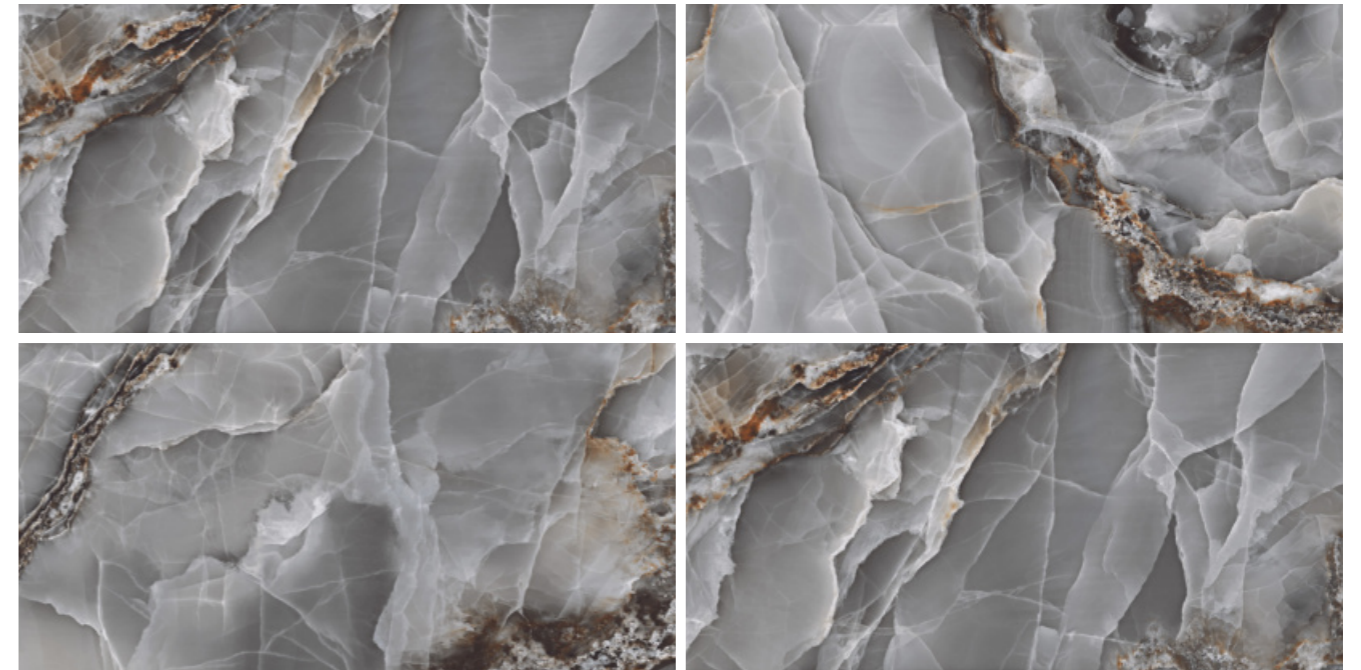

ONYX DUNE GREY

SURFACE: HIGH GLOSSY | RANDOM: 03

- Easy To Clean
- Chemical Resistance
- High Strength
- Easy Maintenance
- Stain Resistant