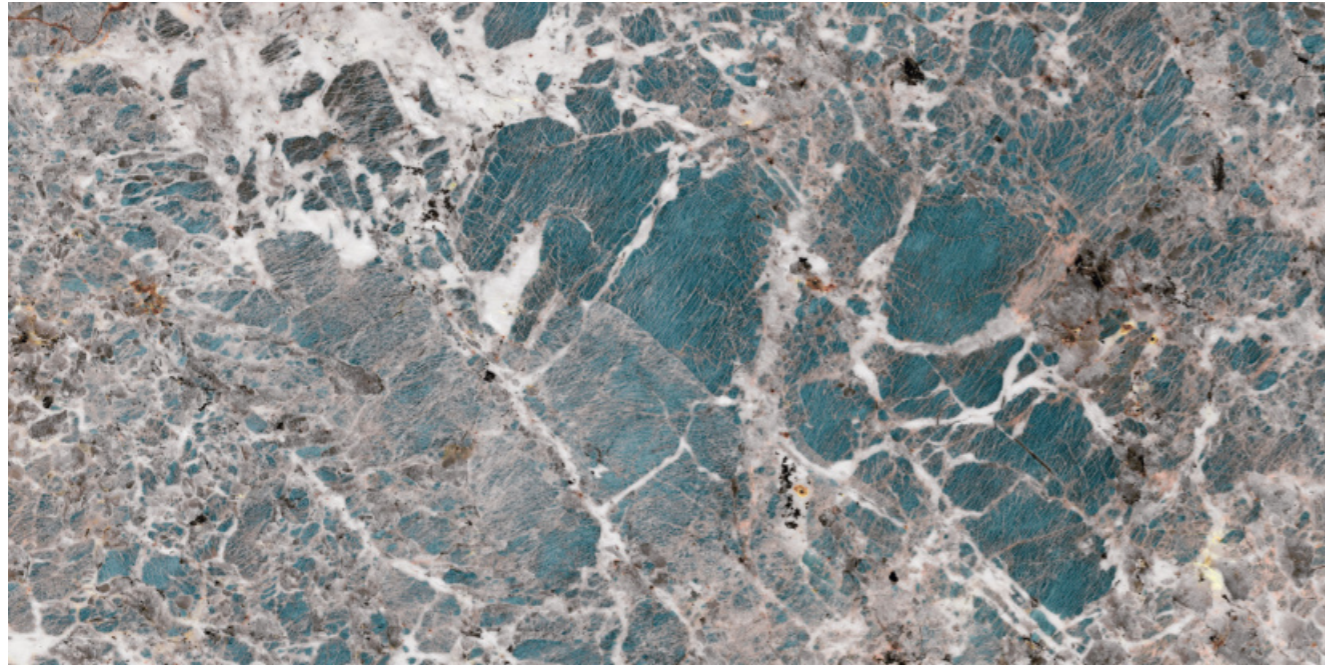

TULUM VERDGRIS

**TULUM VERDGRIS**

SURFACE: HIGH GLOSSY | RANDOM: 06

**VENETIAN GREY**

SURFACE: HIGH GLOSSY | RANDOM: 03

TILES THAT GLOW  
WITH PURE SOPHISTICATION.

-  Easy To Clean
-  Chemical Resistance
-  High Strength
-  Easy Maintenance
-  Stain Resistant