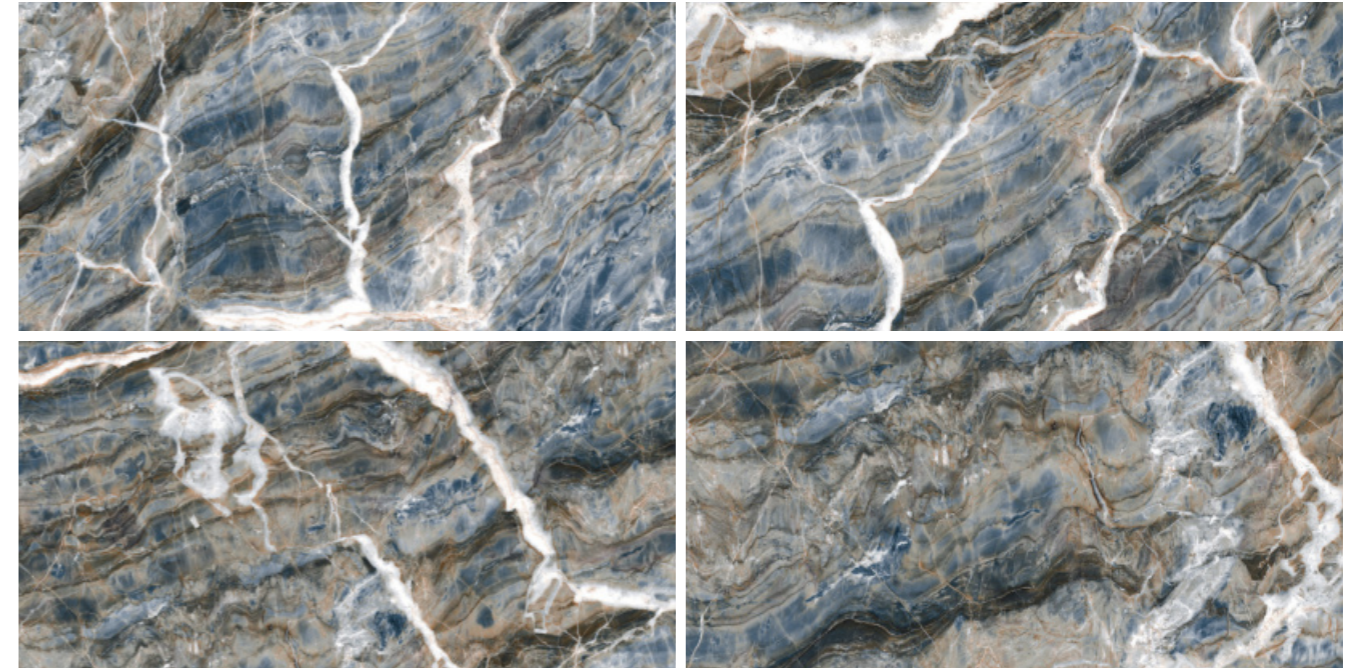

RUNA SKY

SURFACE: HIGH GLOSSY | RANDOM: 04

- Easy To Clean
- Chemical Resistance
- High Strength
- Easy Maintenance
- Stain Resistant