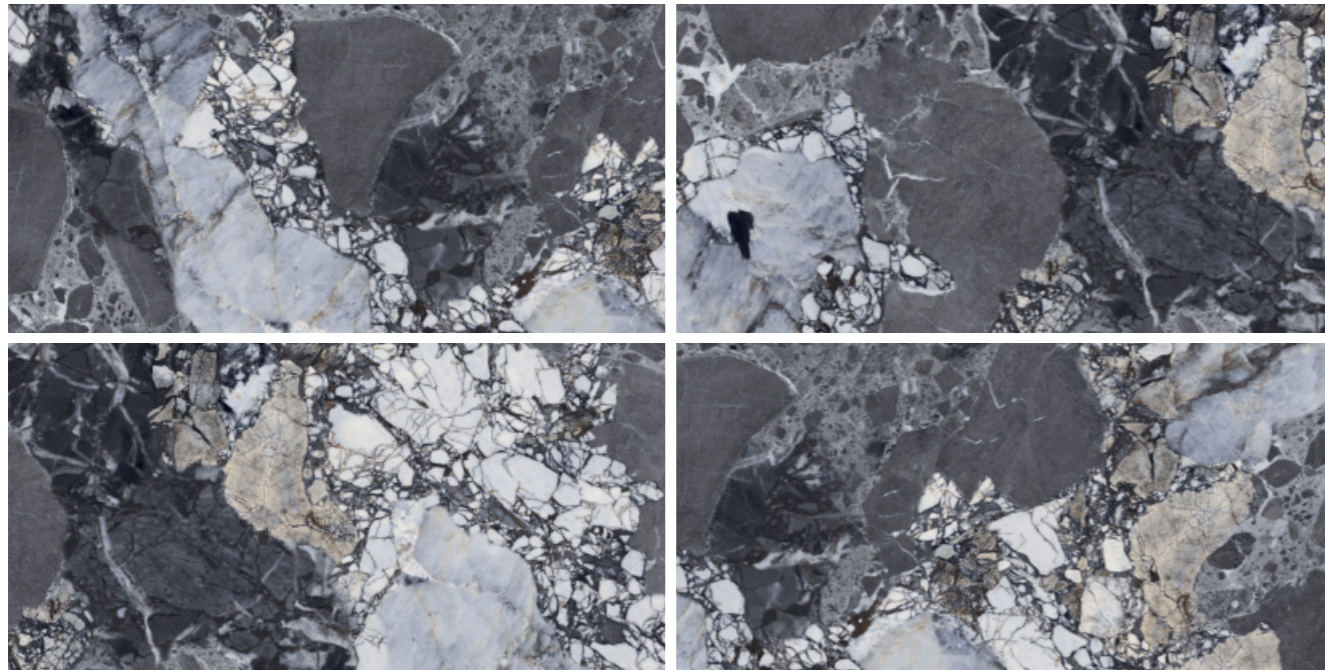

TANZANITE BLACK

SURFACE: HIGH GLOSSY | RANDOM: 06

STEP INTO ELEGANCE
THAT REFLECTS YOUR PERSONALITY