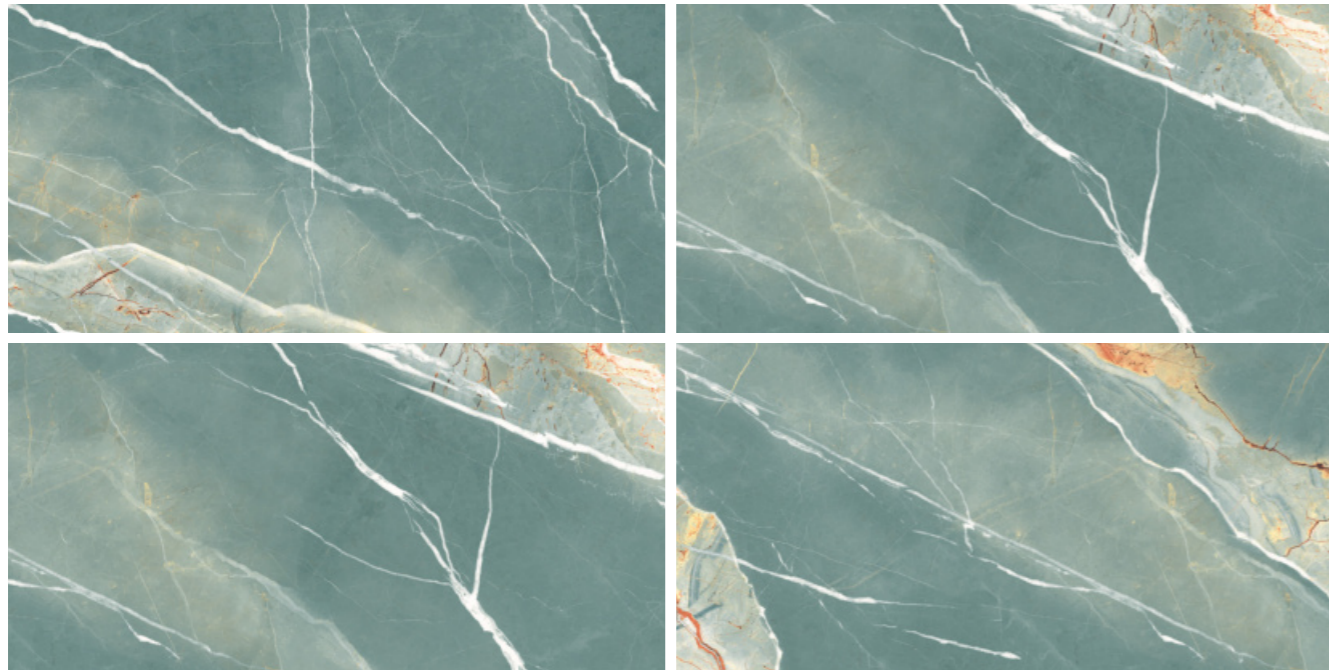

Stain Resistant

**MOONWAVE BLACK**

**MOONWAVE BLACK**

SURFACE: HIGH GLOSSY | RANDOM: 04

**SMOOTH, POLISHED,  
AND MADE TO IMPRESS.**

**NAIROBI GREEN**

SURFACE: HIGH GLOSSY | RANDOM: 04

-  Easy To Clean
-  Chemical Resistance
-  High Strength
-  Easy Maintenance
-  Stain Resistant

**NOFER TEAL**

SURFACE: HIGH GLOSSY | RANDOM: 08

HIGH-DEFINITION  
SHINE FOR HIGH-END SPACES.

**ONYX DUNE GREY**

SURFACE: HIGH GLOSSY | RANDOM: 03

-  Easy To Clean
-  Chemical Resistance
-  High Strength
-  Easy Maintenance
-  Stain Resistant