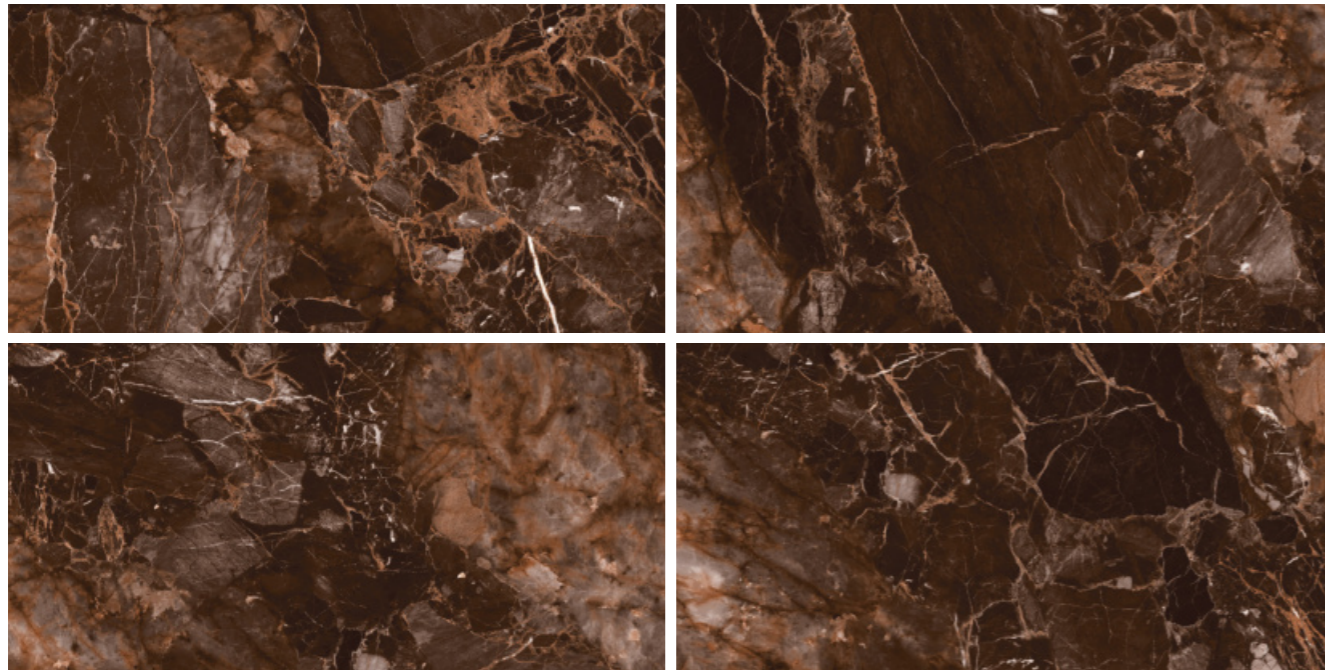

**IRISH BROWN**

SURFACE: HIGH GLOSSY | RANDOM: 04

-  Easy To Clean
-  Chemical Resistance
-  High Strength
-  Easy Maintenance
-  Stain Resistant

**KRUD BROWN**

SURFACE: HIGH GLOSSY | RANDOM: 08

REFLECTIVE BEAUTY THAT  
BRIGHTENS EVERY CORNER.