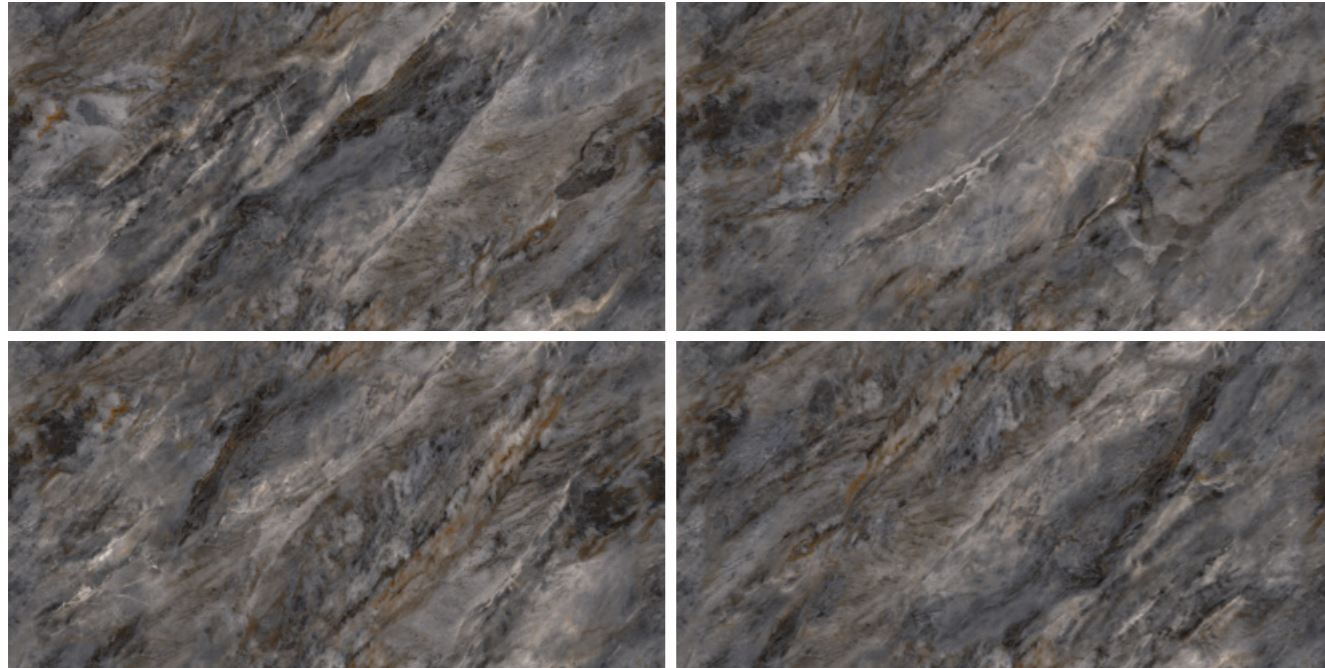

Stain Resistant

**MOONWAVE BLACK**

**MOONWAVE BLACK**

SURFACE: HIGH GLOSSY | RANDOM: 04

**SMOOTH, POLISHED,  
AND MADE TO IMPRESS.**

**NAIROBI GREEN**

SURFACE: HIGH GLOSSY | RANDOM: 04

-  Easy To Clean
-  Chemical Resistance
-  High Strength
-  Easy Maintenance
-  Stain Resistant