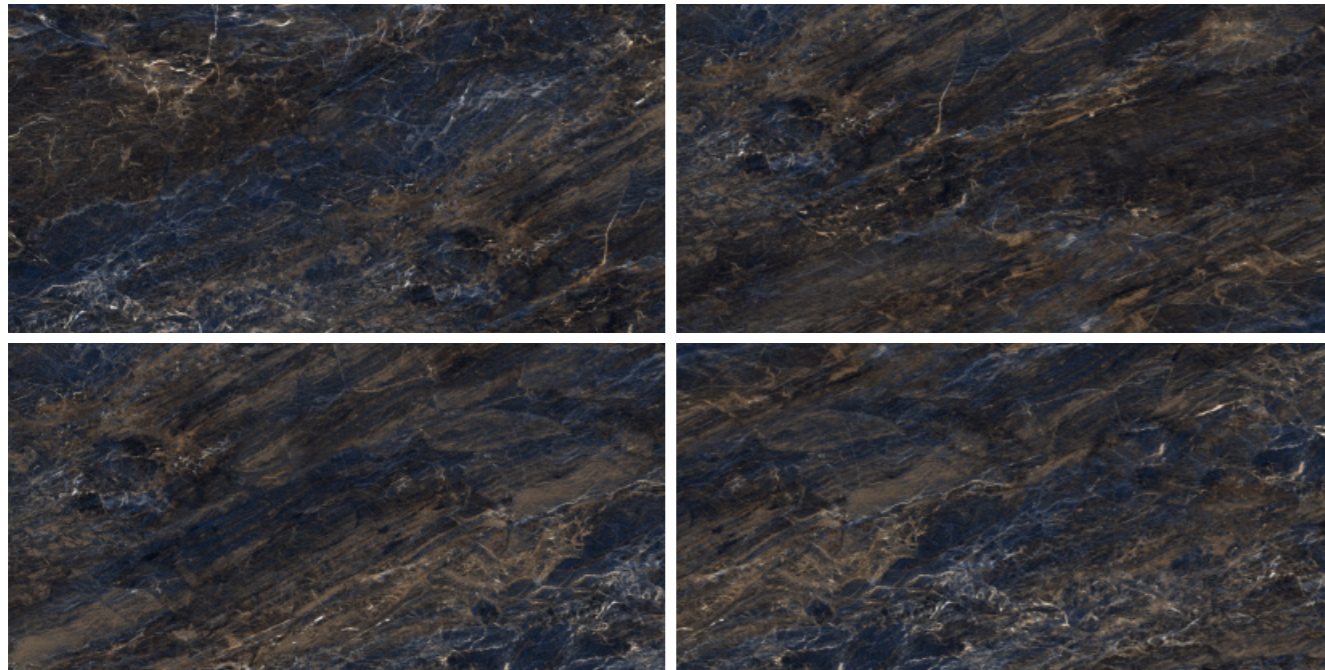

HIGH GLOSSY COLLECTION 600x1200MM

TITHOF BLUE

SURFACE: HIGH GLOSSY | RANDOM: 04

SHINE THAT SPEAKS
THE LANGUAGE OF ELEGANCE.