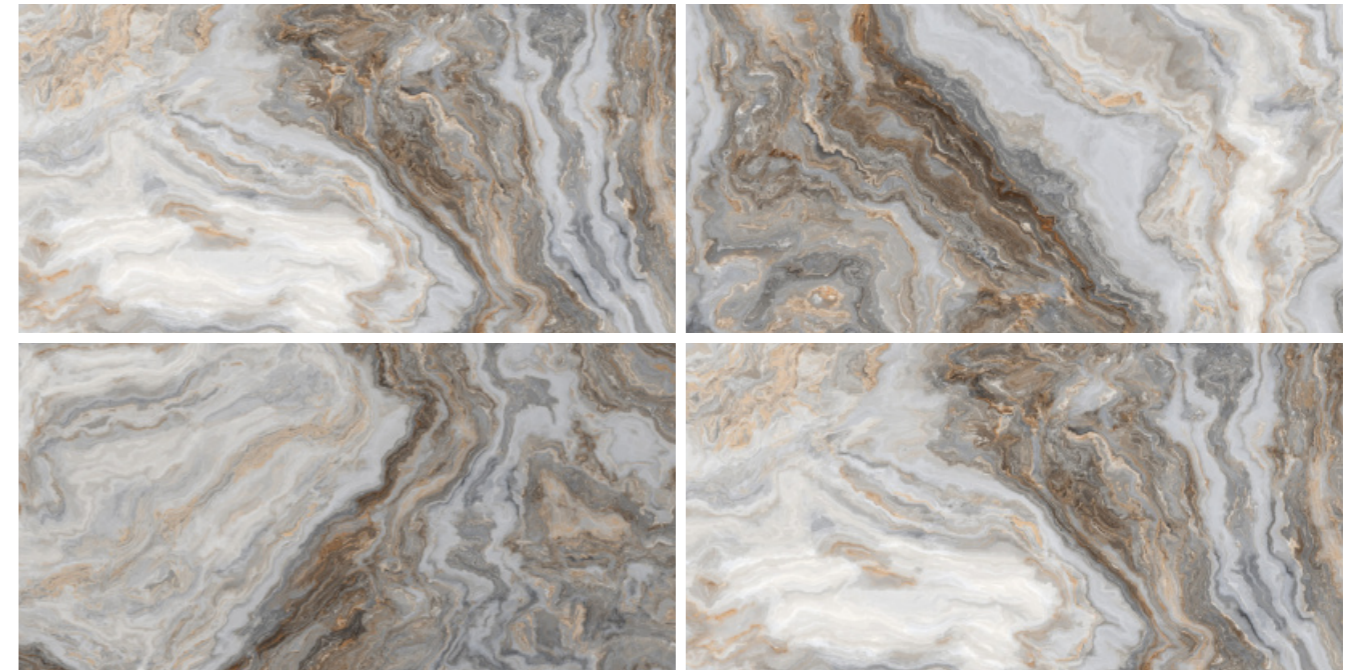

HIGH GLOSSY COLLECTION 600x1200MM

**TITHOF BLUE**

SURFACE: HIGH GLOSSY | RANDOM: 04

SHINE THAT SPEAKS  
THE LANGUAGE OF ELEGANCE.

**TITHOF CHOCO**

SURFACE: HIGH GLOSSY | RANDOM: 04

-  Easy To Clean
-  Chemical Resistance
-  High Strength
-  Easy Maintenance
-  Stain Resistant

TULUM VERDGRIS

**TULUM VERDGRIS**

SURFACE: HIGH GLOSSY | RANDOM: 06

**VENETIAN GREY**

SURFACE: HIGH GLOSSY | RANDOM: 03

TILES THAT GLOW  
WITH PURE SOPHISTICATION.

-  Easy To Clean
-  Chemical Resistance
-  High Strength
-  Easy Maintenance
-  Stain Resistant