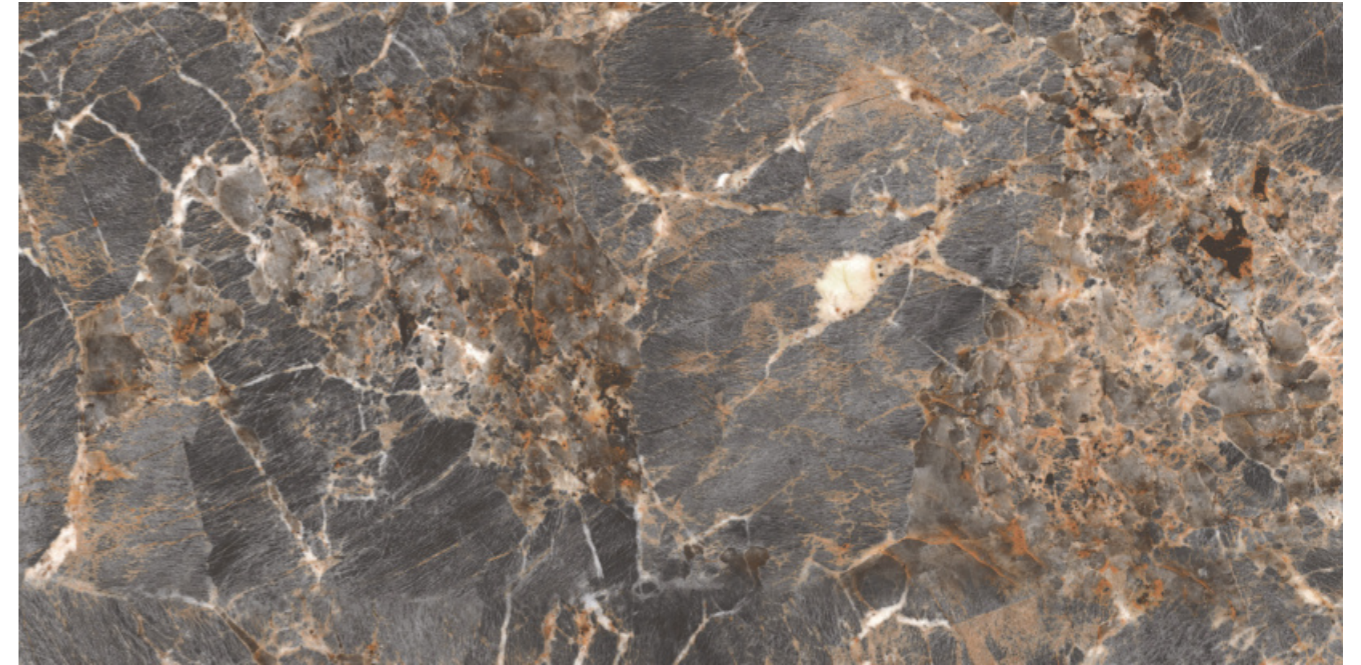

5022

SURFACE: HIGH GLOSSY | RANDOM: 04

-  Easy To Clean
-  Chemical Resistance
-  High Strength
-  Easy Maintenance
-  Stain Resistant

**AMAZONITE AQUA**

SURFACE: HIGH GLOSSY | RANDOM: 04

HIGH-GLOSS TILES THAT BRING MIRROR-LIKE SHINE AND MODERN ELEGANCE TO EVERY SPACE.