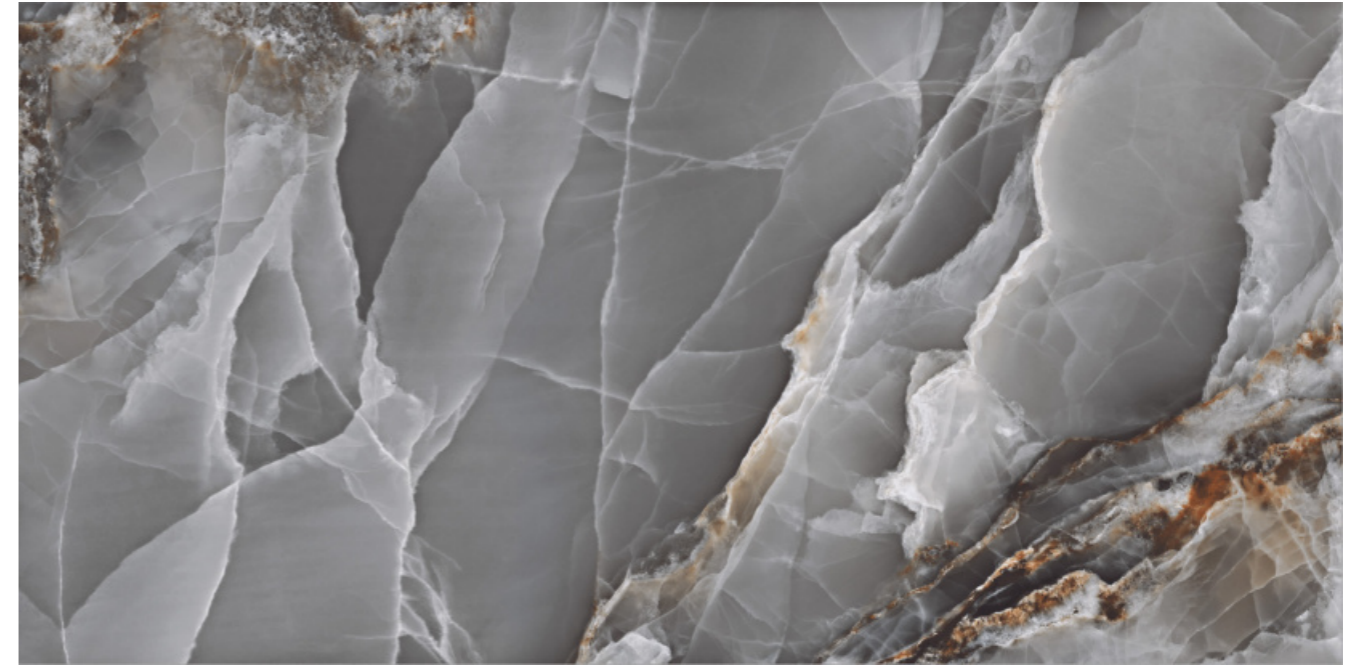

ONYX DUNE GREY

SURFACE: HIGH GLOSSY | RANDOM: 03

- Easy To Clean
- Chemical Resistance
- High Strength
- Easy Maintenance
- Stain Resistant