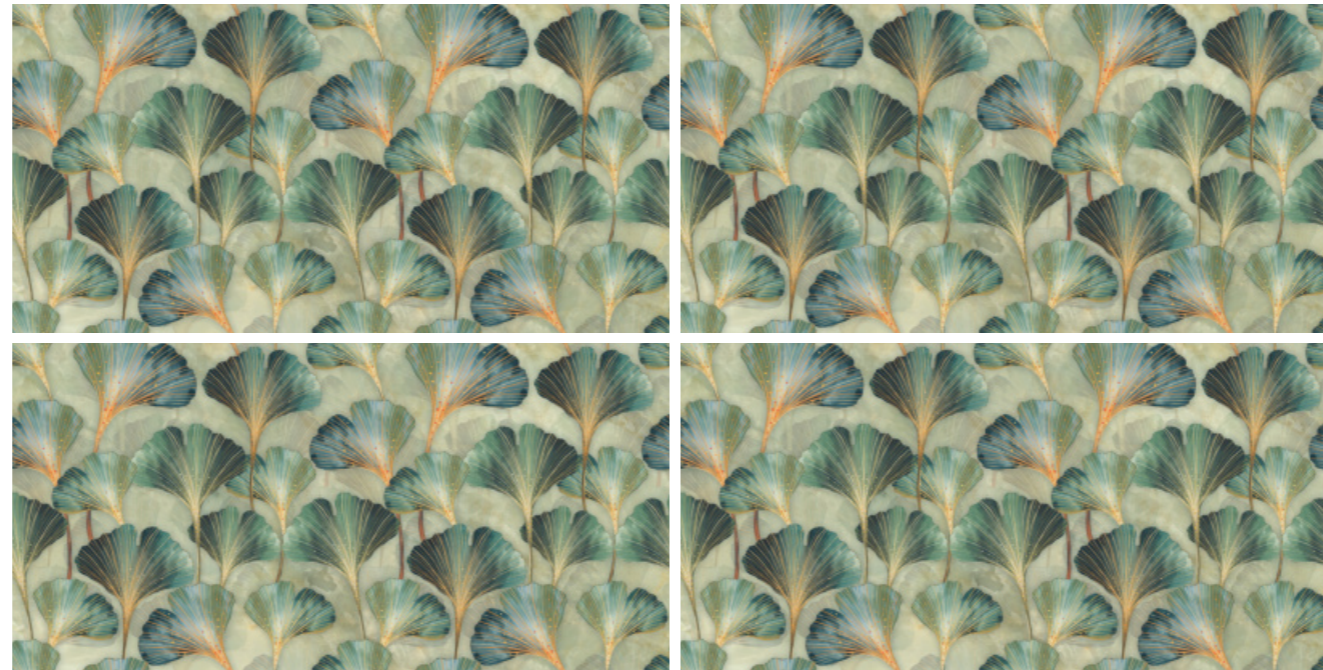

HIGH GLOSSY COLLECTION 600x1200MM

**MONALISA ONYX
GREEN DECOR**

SURFACE: HIGH GLOSSY | RANDOM: 01

**BRINGING LIGHT, LIFE,
AND LUXURY TO EVERY ROOM.**

Easy To Clean

Chemical Resistance

High Strength

Easy Maintenance

Stain Resistant