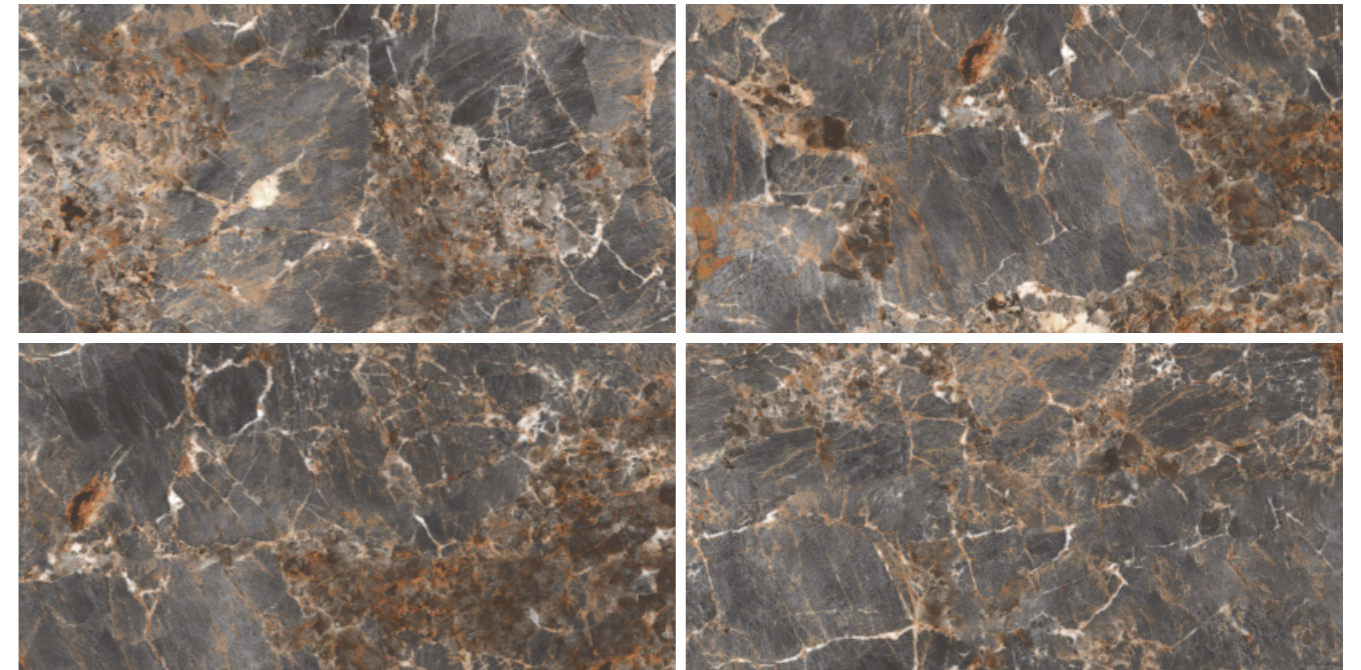

5022

SURFACE: HIGH GLOSSY | RANDOM: 04

-  Easy To Clean
-  Chemical Resistance
-  High Strength
-  Easy Maintenance
-  Stain Resistant

**AMAZONITE AQUA**

SURFACE: HIGH GLOSSY | RANDOM: 04

HIGH-GLOSS TILES THAT BRING MIRROR-LIKE SHINE AND MODERN ELEGANCE TO EVERY SPACE.