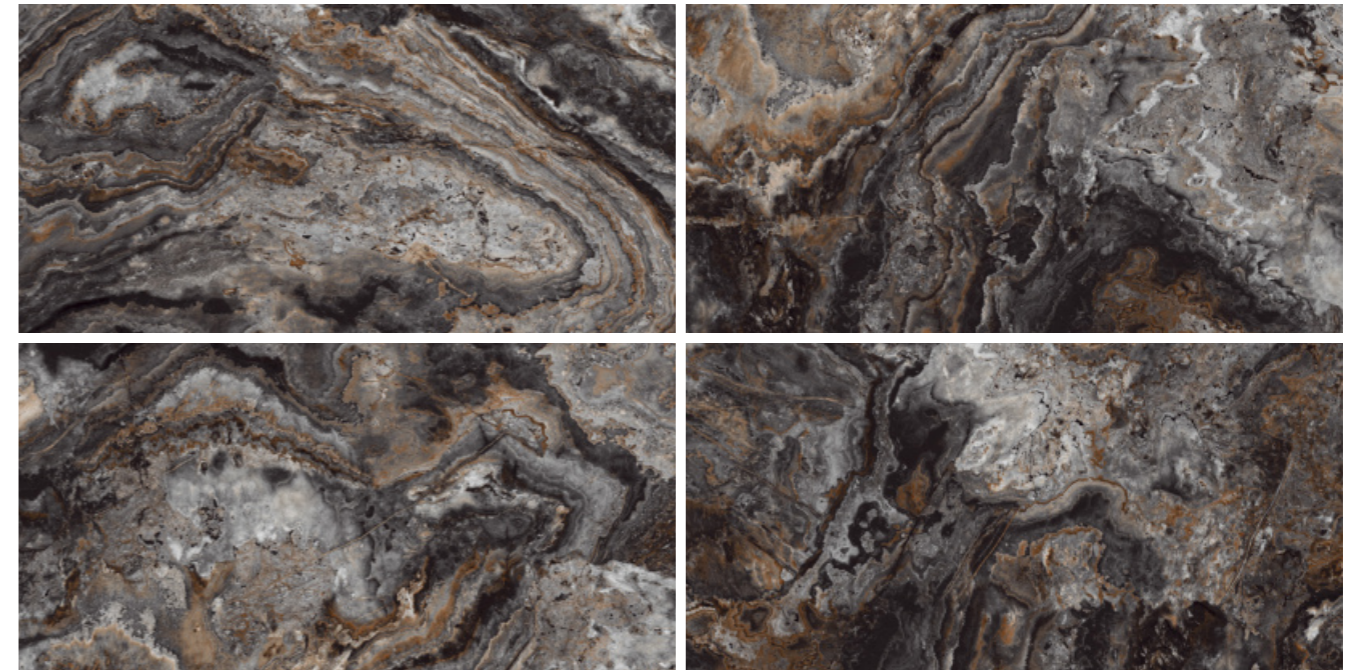

DOMUS JET SURFACE: HIGH GLOSSY | RANDOM: 04

Easy To Clean

Chemical Resistance

High Strength

Easy Maintenance

Stain Resistant