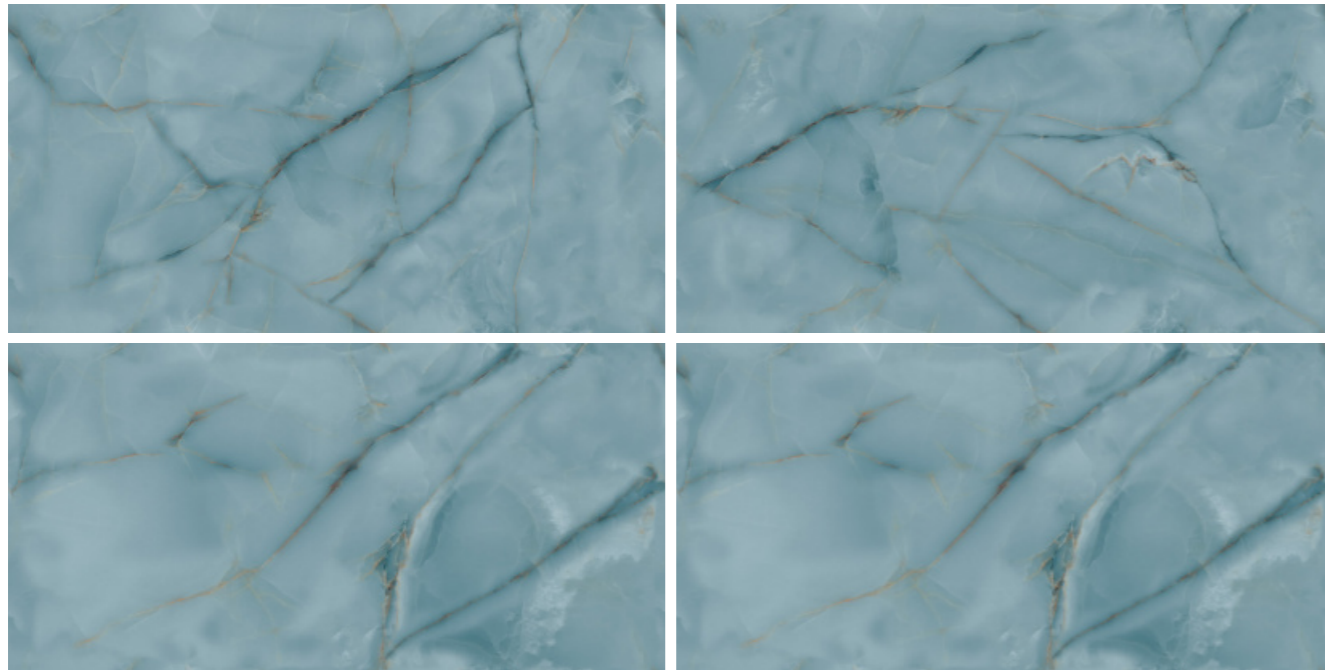

MILNER AQUA

SURFACE: HIGH GLOSSY | RANDOM: 08

**SURFACES THAT MIRROR YOUR
STYLE WITH RADIANT PERFECTION.**