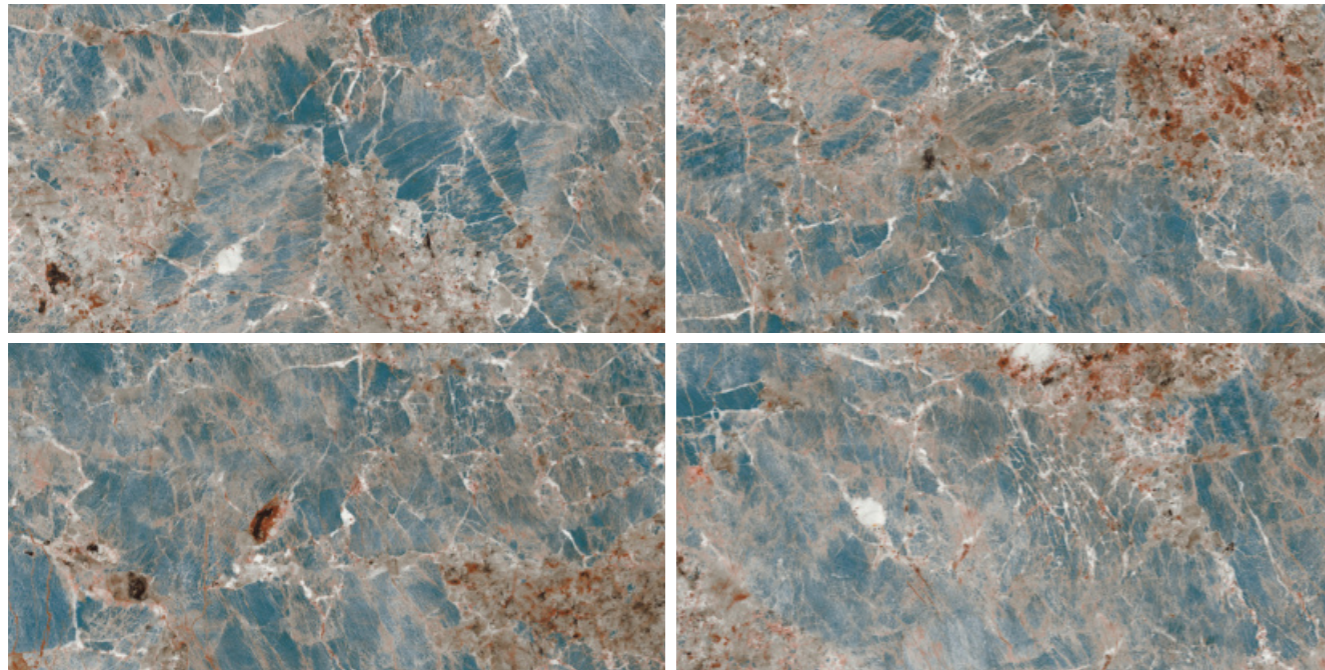

5022

SURFACE: HIGH GLOSSY | RANDOM: 04

-  Easy To Clean
-  Chemical Resistance
-  High Strength
-  Easy Maintenance
-  Stain Resistant

**AMAZONITE AQUA**

SURFACE: HIGH GLOSSY | RANDOM: 04

HIGH-GLOSS TILES THAT BRING MIRROR-LIKE SHINE AND MODERN ELEGANCE TO EVERY SPACE.