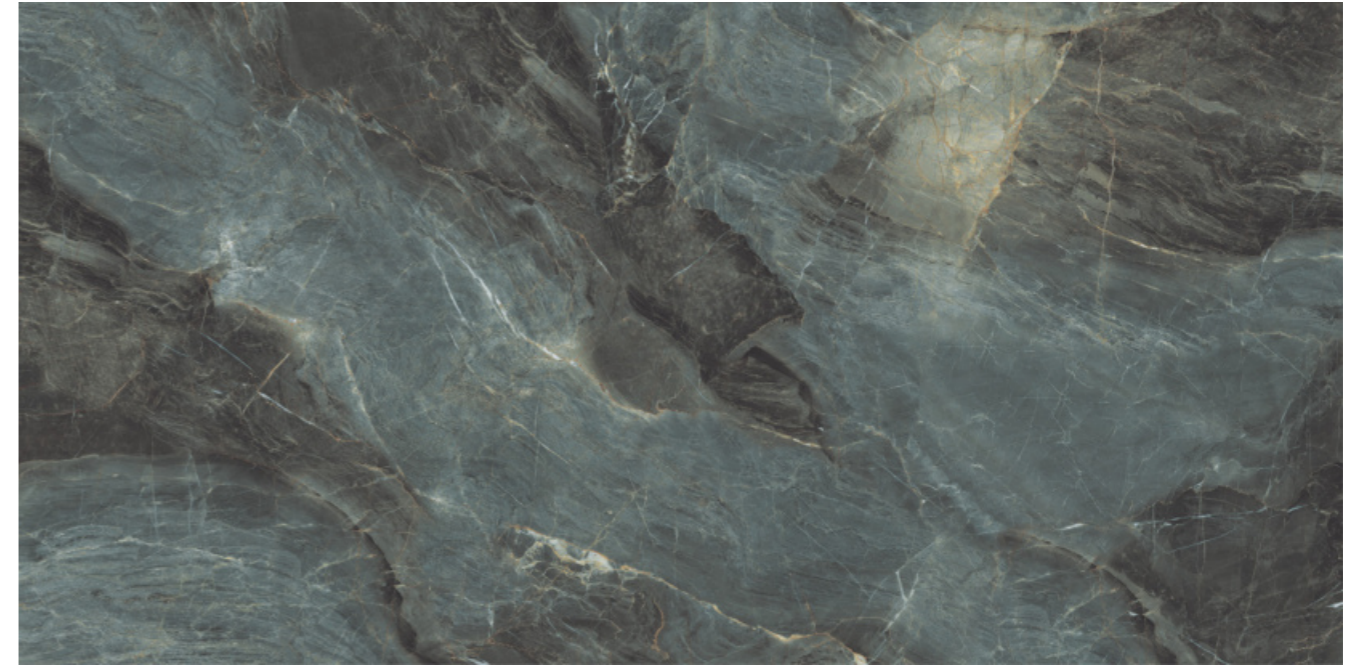

Stain Resistant

**MOONWAVE BLACK**

**MOONWAVE BLACK**

SURFACE: HIGH GLOSSY | RANDOM: 04

**SMOOTH, POLISHED,  
AND MADE TO IMPRESS.**

**NAIROBI GREEN**

SURFACE: HIGH GLOSSY | RANDOM: 04

-  Easy To Clean
-  Chemical Resistance
-  High Strength
-  Easy Maintenance
-  Stain Resistant