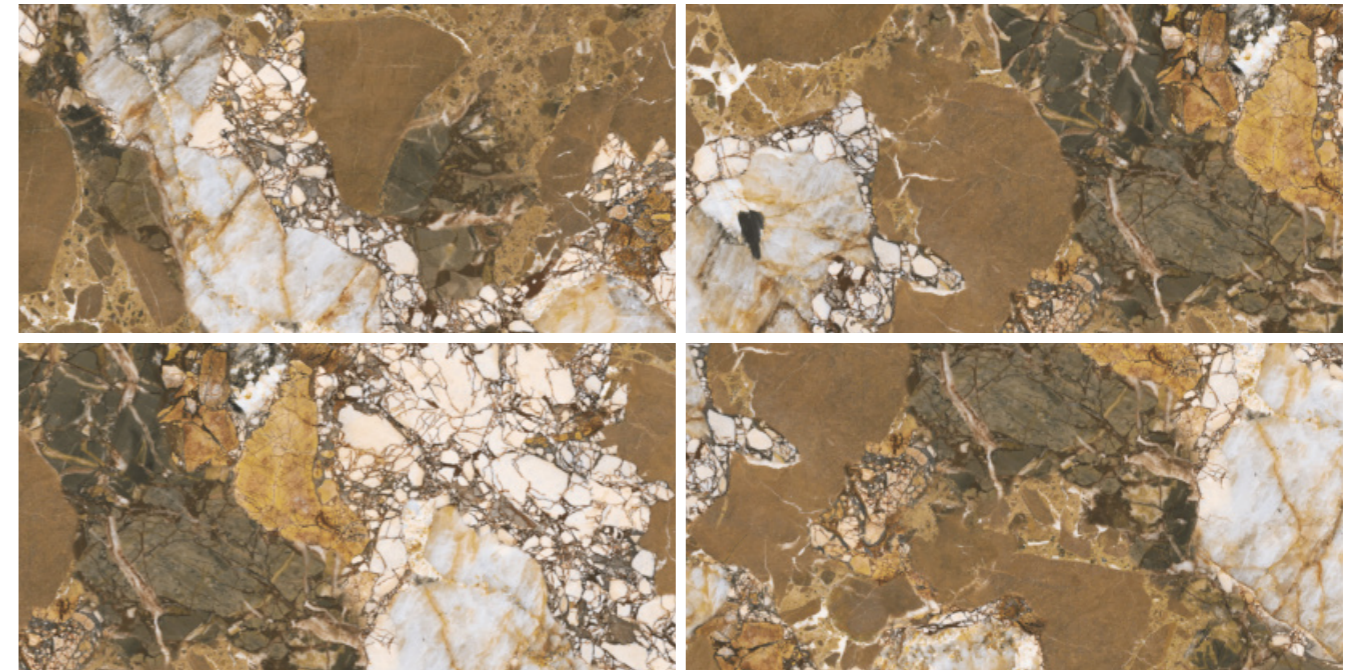

TANZANITE BROWN

SURFACE: HIGH GLOSSY | RANDOM: 06

- Easy To Clean
- Chemical Resistance
- High Strength
- Easy Maintenance
- Stain Resistant