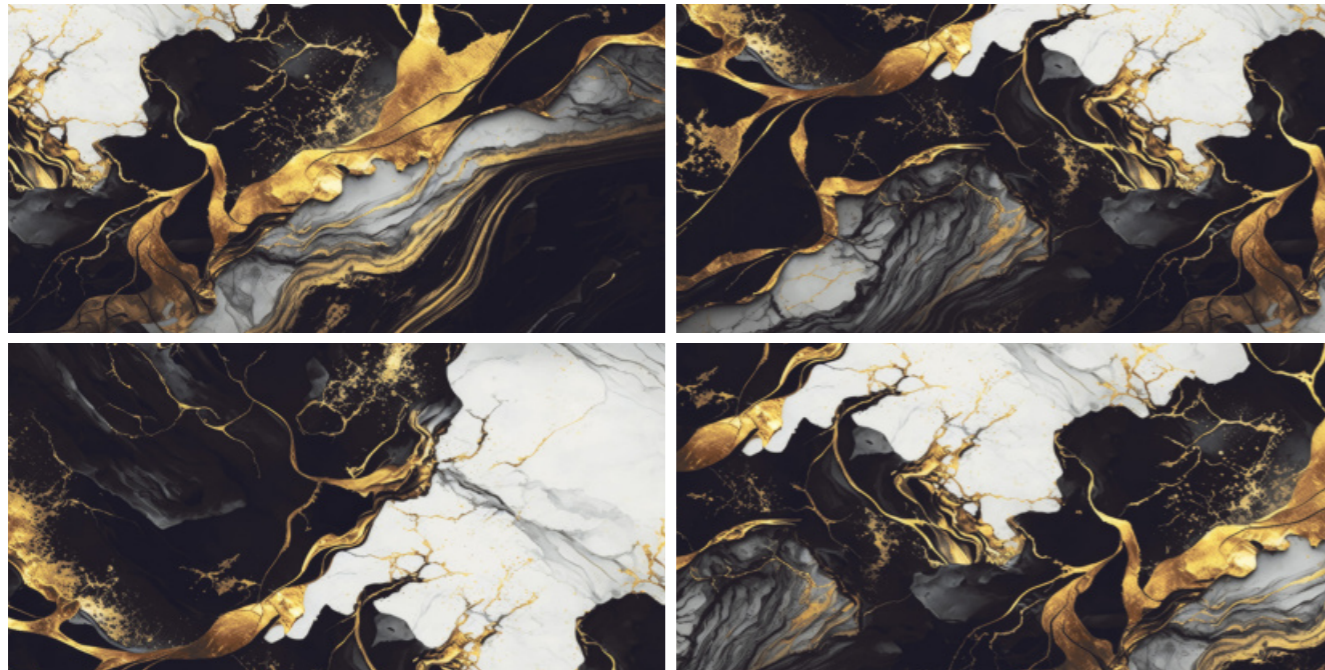

5006

SURFACE: HIGH GLOSSY | RANDOM: 04

BEAUTY CRAFTED
IN THE SOFTEST DETAILS.