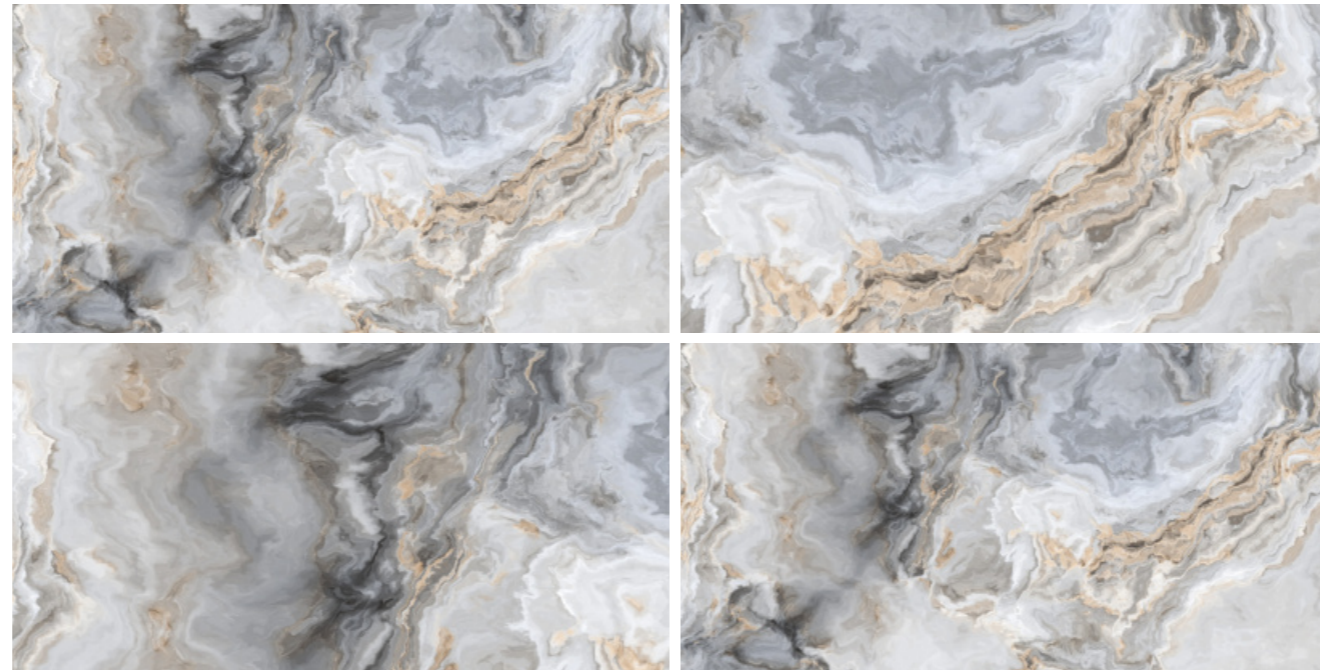

ASTERIX TEAK

SURFACE: HIGH GLOSSY | RANDOM: 04

ULTRA-SMOOTH SURFACES WITH A PREMIUM FINISH THAT ELEVATES ANY ROOM INSTANTLY.

Easy To Clean

Chemical Resistance

High Strength

Easy Maintenance

Stain Resistant