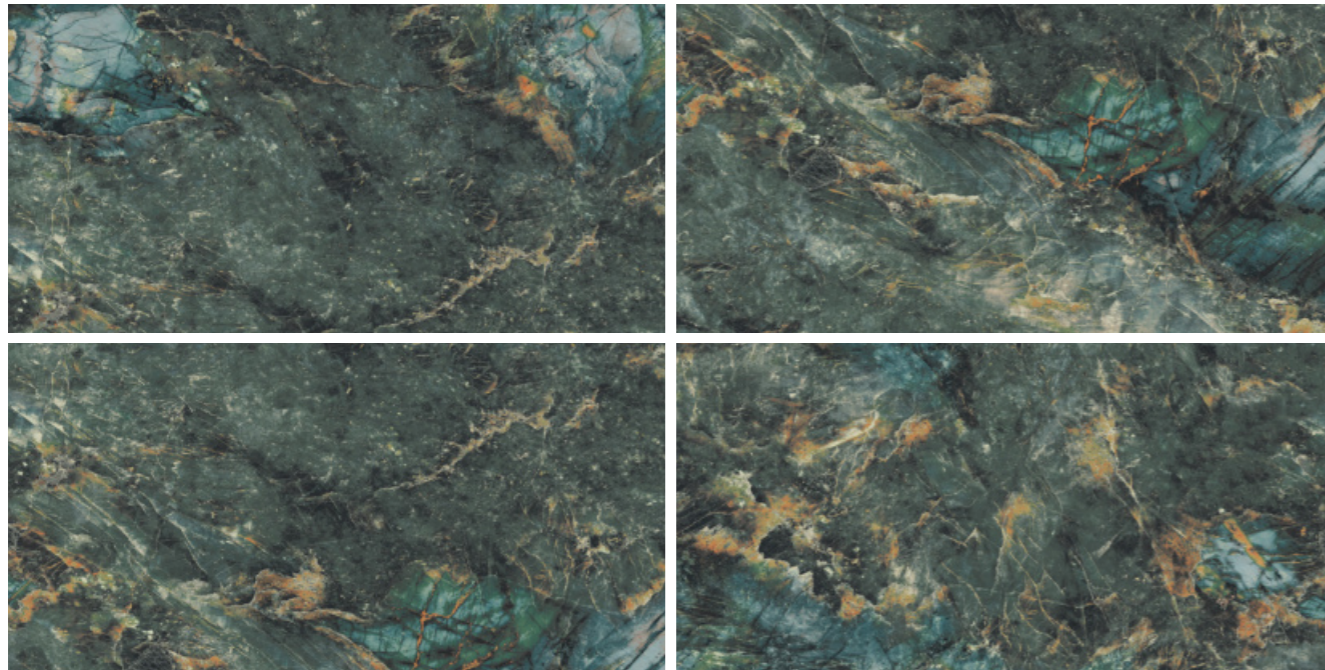

INFINITE MILKYWAY

SURFACE: HIGH GLOSSY | RANDOM: 08

A POLISHED FINISH THAT TRANSFORMS
ORDINARY SPACES INTO EXTRAORDINARY ONES.