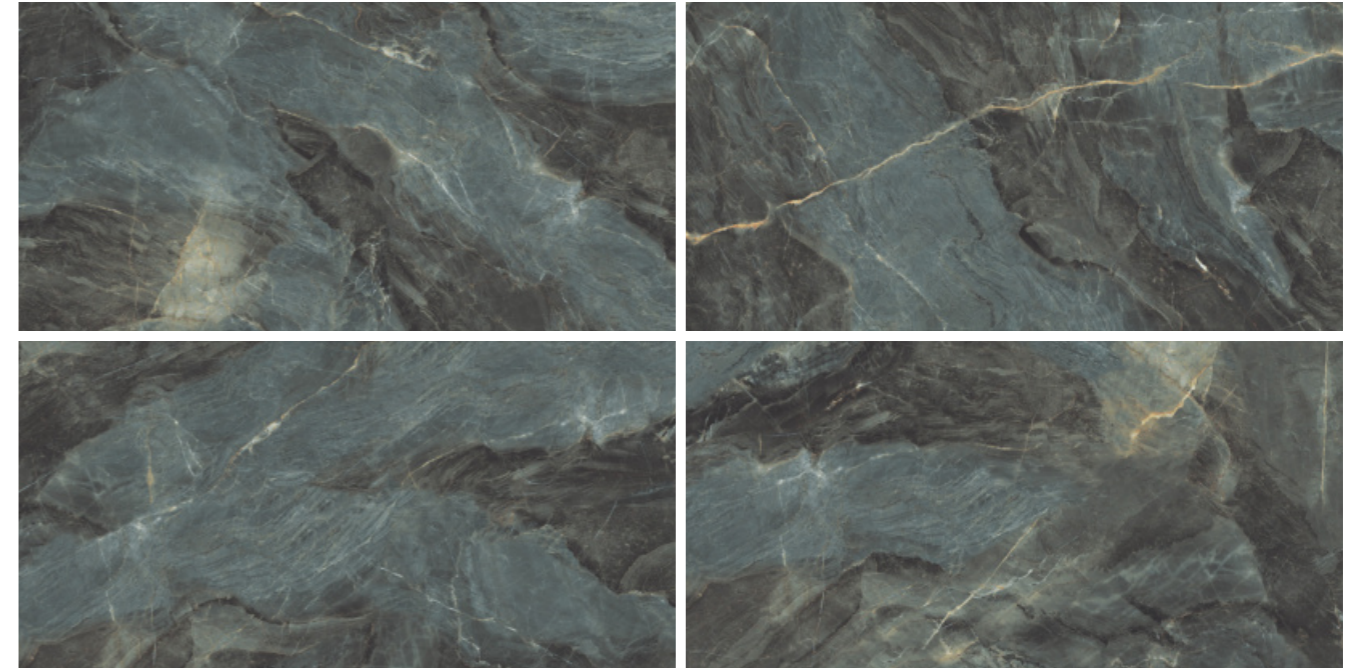

Stain Resistant

**MOONWAVE BLACK**

**MOONWAVE BLACK**

SURFACE: HIGH GLOSSY | RANDOM: 04

**SMOOTH, POLISHED,  
AND MADE TO IMPRESS.**

**NAIROBI GREEN**

SURFACE: HIGH GLOSSY | RANDOM: 04

-  Easy To Clean
-  Chemical Resistance
-  High Strength
-  Easy Maintenance
-  Stain Resistant