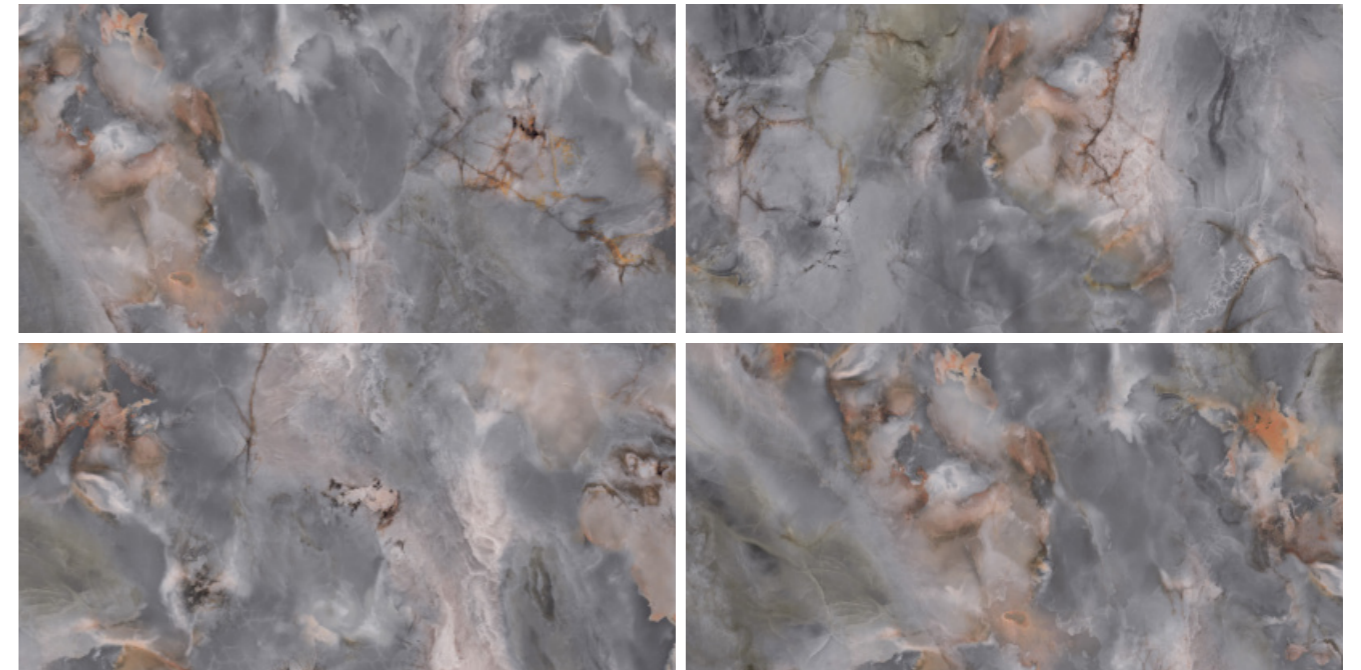

SEA ONIX GREY

SURFACE: HIGH GLOSSY | RANDOM: 04

- Easy To Clean
- Chemical Resistance
- High Strength
- Easy Maintenance
- Stain Resistant