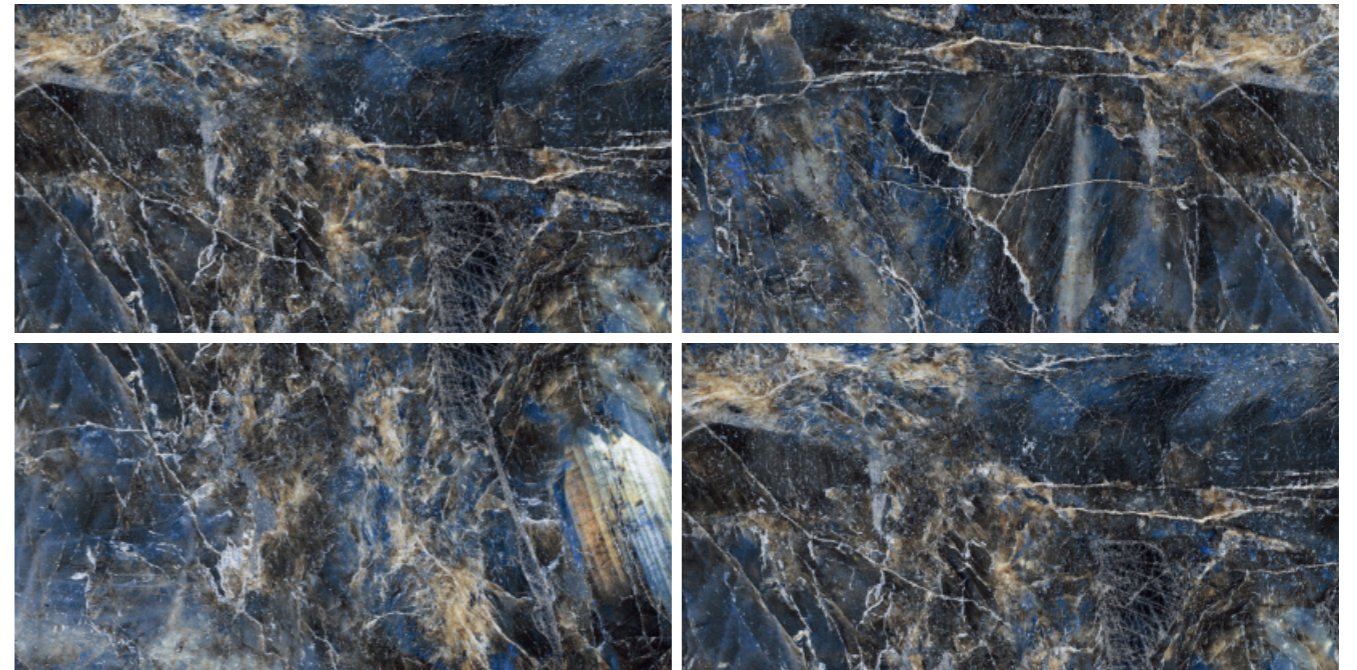

**NOFER TEAL**

SURFACE: HIGH GLOSSY | RANDOM: 08

HIGH-DEFINITION  
SHINE FOR HIGH-END SPACES.

**ONYX DUNE GREY**

SURFACE: HIGH GLOSSY | RANDOM: 03

-  Easy To Clean
-  Chemical Resistance
-  High Strength
-  Easy Maintenance
-  Stain Resistant

OPERA AQUA

**OPERA AQUA**

SURFACE: HIGH GLOSSY | RANDOM: 03

**POLISHED SURFACES  
THAT RADIATE MODERN CHARM.**

**PLANET BLUE**

SURFACE: HIGH GLOSSY | RANDOM: 04

-  Easy To Clean
-  Chemical Resistance
-  High Strength
-  Easy Maintenance
-  Stain Resistant