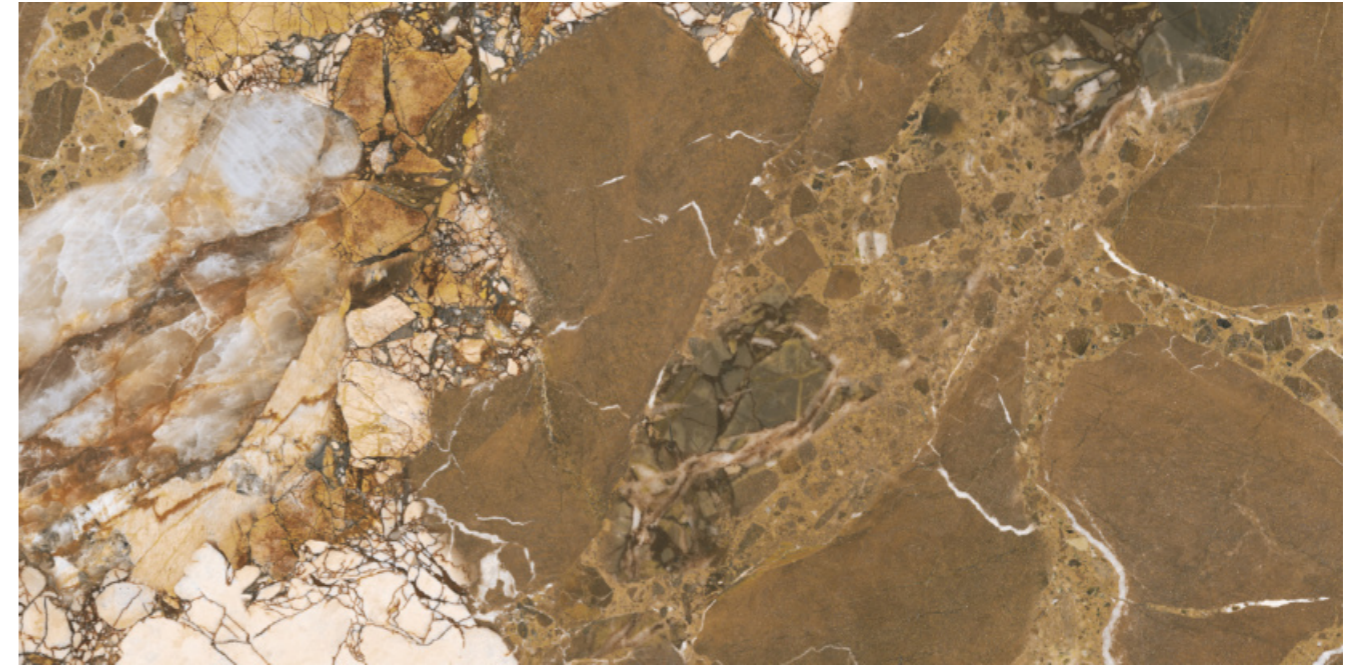

TANZANITE BROWN

SURFACE: HIGH GLOSSY | RANDOM: 06

- Easy To Clean
- Chemical Resistance
- High Strength
- Easy Maintenance
- Stain Resistant