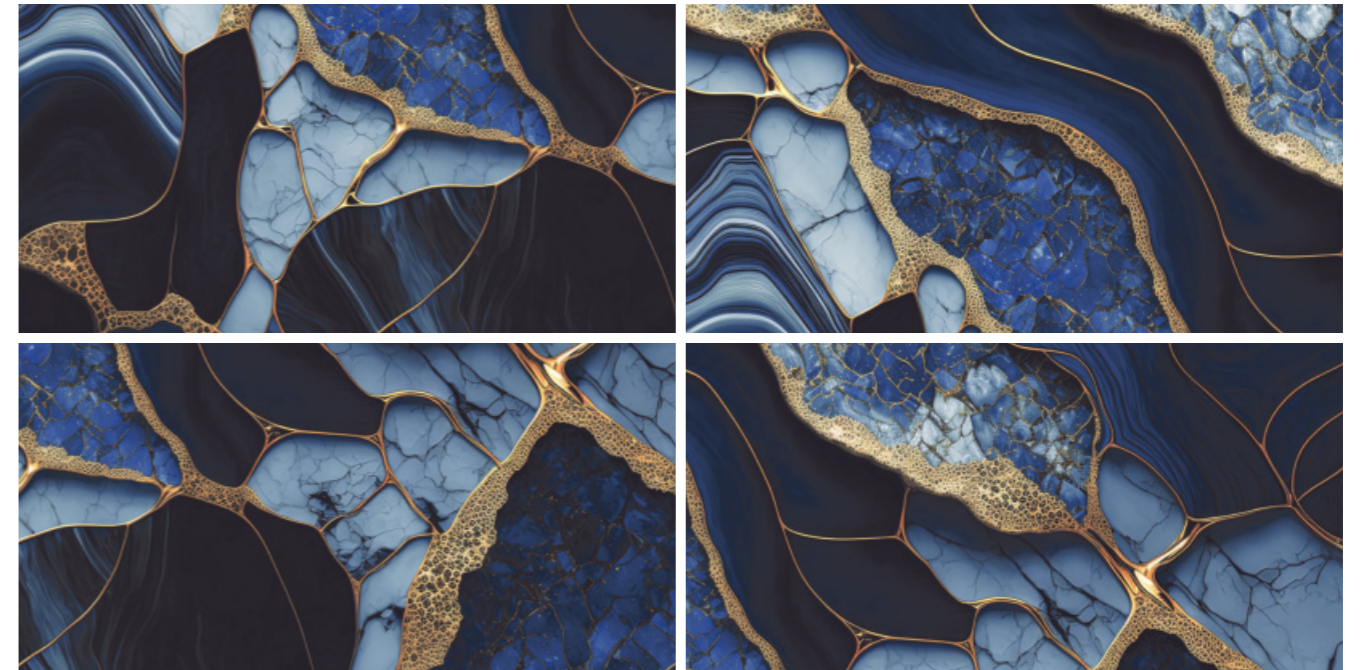

5022

SURFACE: HIGH GLOSSY | RANDOM: 04

-  Easy To Clean
-  Chemical Resistance
-  High Strength
-  Easy Maintenance
-  Stain Resistant

**AMAZONITE AQUA**

SURFACE: HIGH GLOSSY | RANDOM: 04

HIGH-GLOSS TILES THAT BRING MIRROR-LIKE SHINE AND MODERN ELEGANCE TO EVERY SPACE.