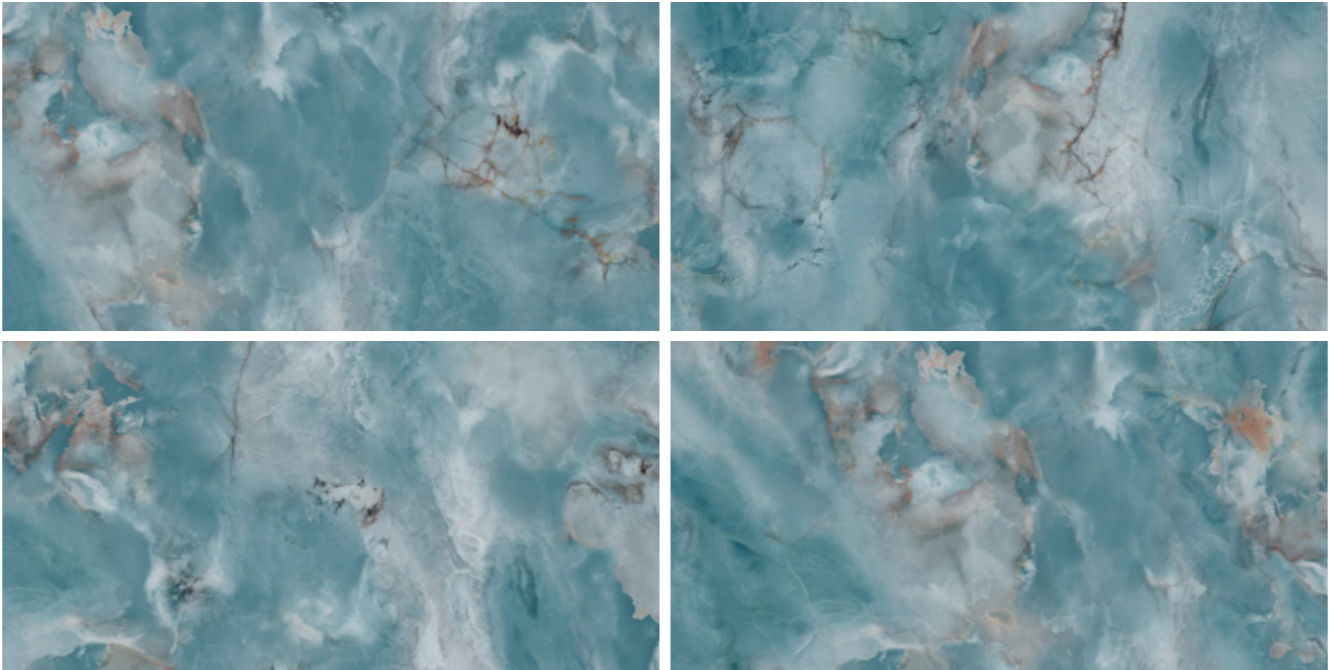

HIGH GLOSSY COLLECTION 600x1200MM

SEA ONIX TEAL

SURFACE: HIGH GLOSSY | RANDOM: 04

**CRAFTED TO REFLECT
YOUR FINEST MOMENTS.**

Easy To Clean

Chemical Resistance

High Strength

Easy Maintenance

Stain Resistant