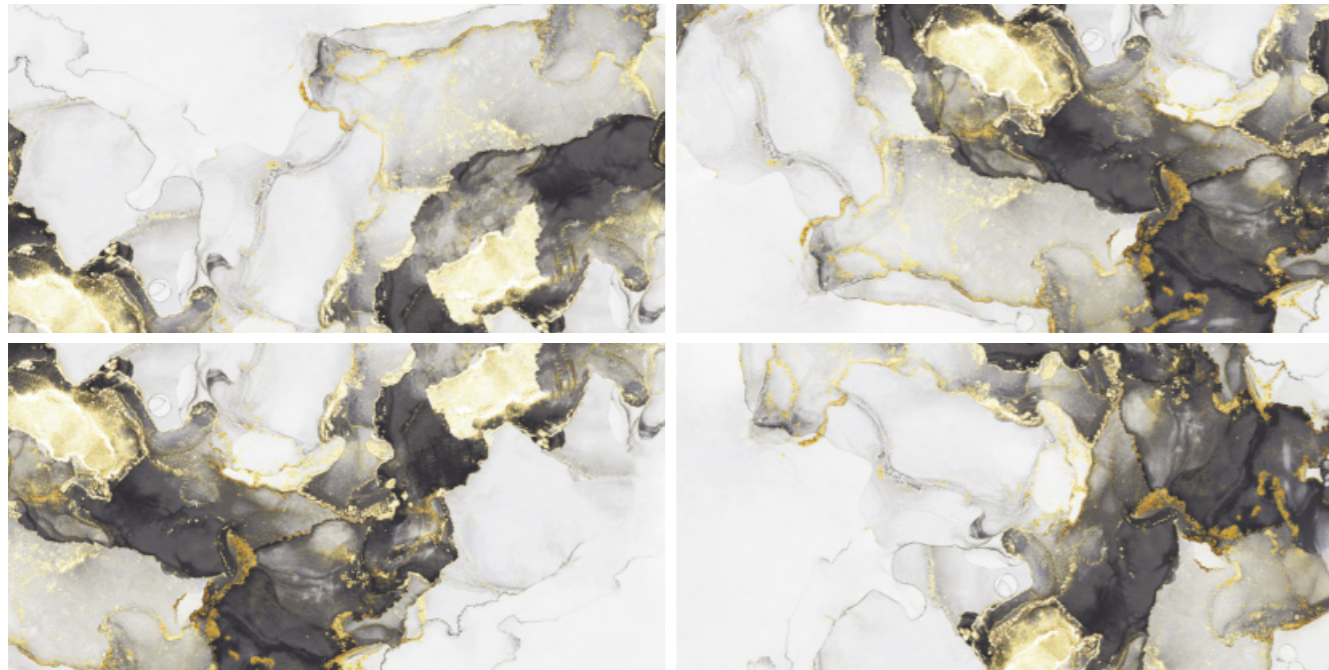

MANALIA ORO

SURFACE: HIGH GLOSSY | RANDOM: 06

**GLOSS THAT ADDS DEPTH, CLARITY,
AND UNMATCHED ELEGANCE.**