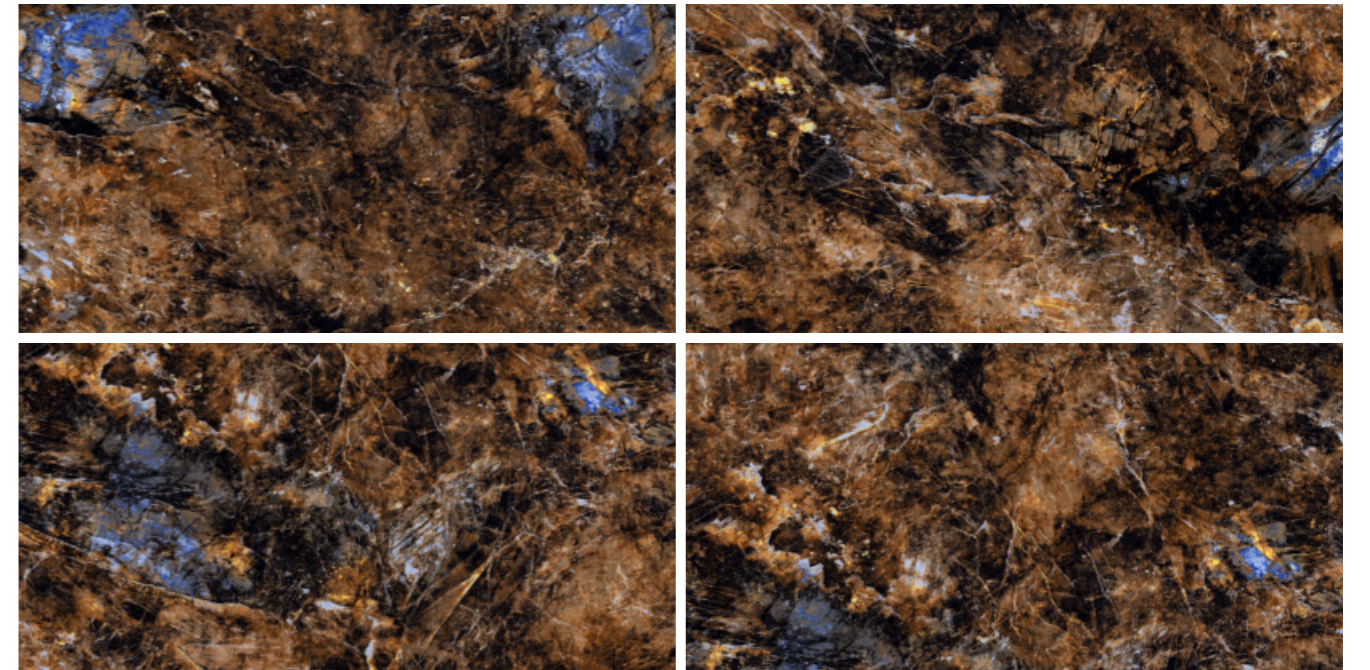

**IRISH BROWN**

SURFACE: HIGH GLOSSY | RANDOM: 04

-  Easy To Clean
-  Chemical Resistance
-  High Strength
-  Easy Maintenance
-  Stain Resistant

**KRUD BROWN**

SURFACE: HIGH GLOSSY | RANDOM: 08

REFLECTIVE BEAUTY THAT  
BRIGHTENS EVERY CORNER.