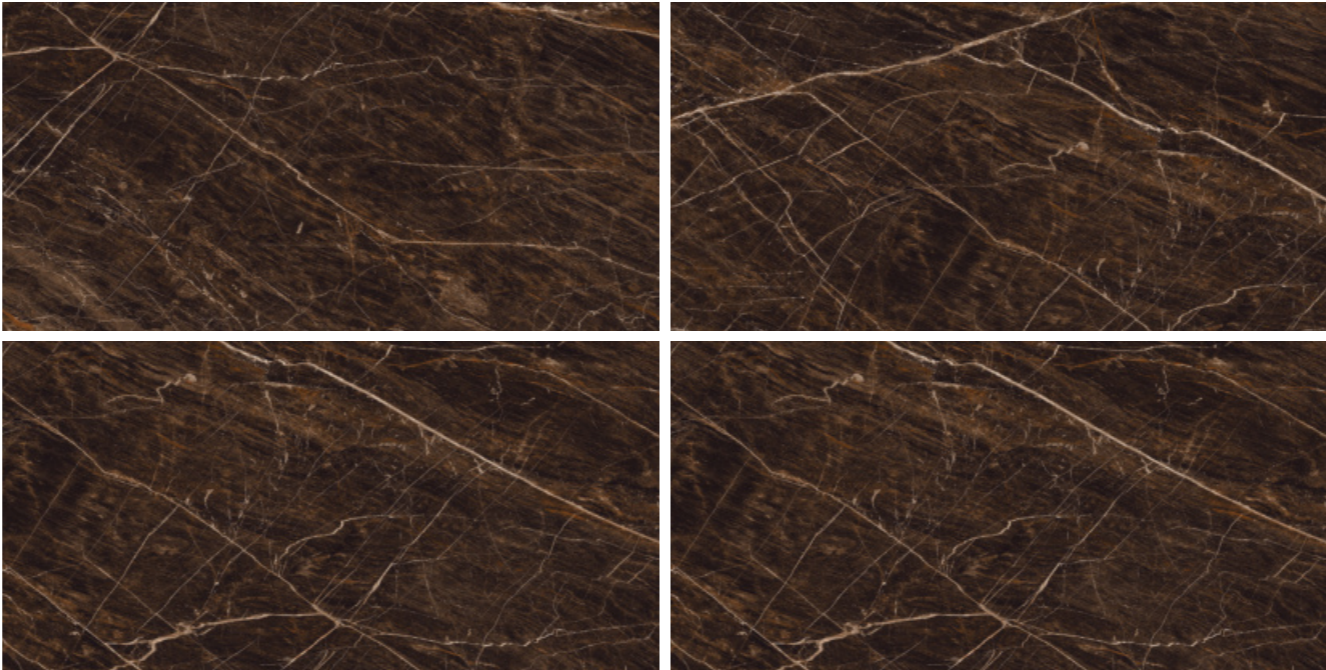

HIGH GLOSSY COLLECTION 600x1200MM

VIOLETTA CHOCO-BG

SURFACE: HIGH GLOSSY | RANDOM: 06

**BRILLIANTLY
POLISHED SURFACES THAT STAND OUT.**

Easy To Clean

Chemical Resistance

High Strength

Easy Maintenance

Stain Resistant