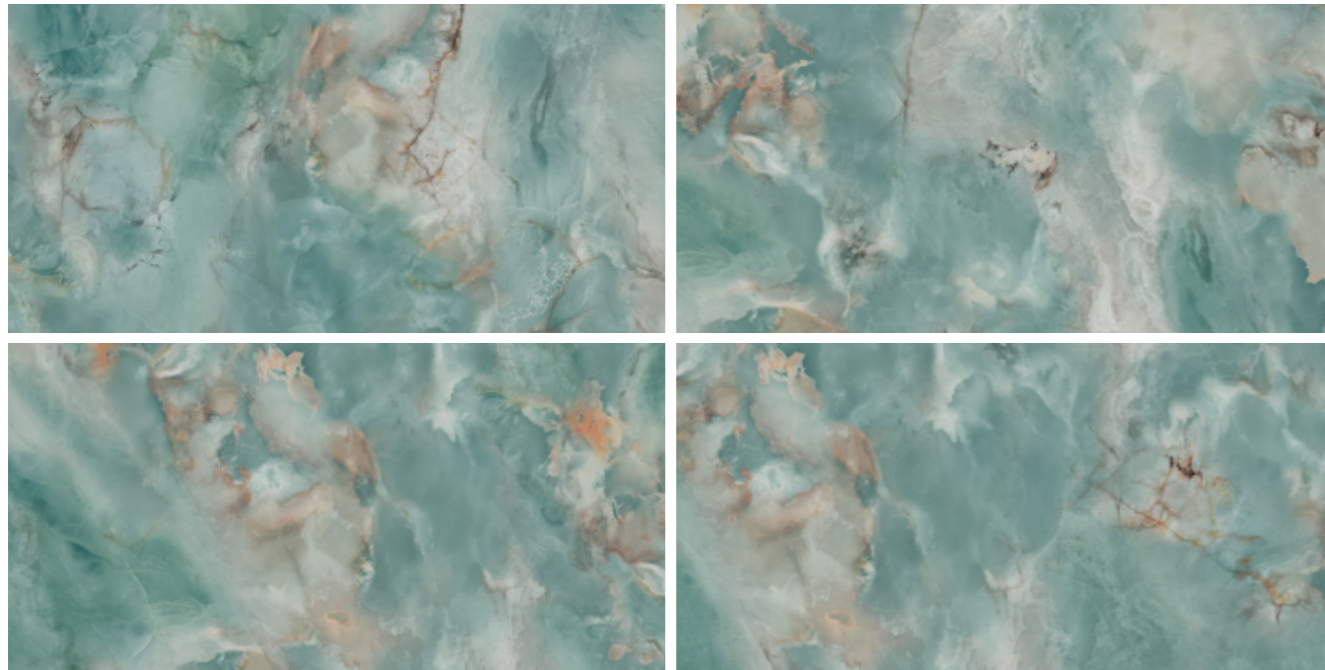

OPERA AQUA

**OPERA AQUA**

SURFACE: HIGH GLOSSY | RANDOM: 03

**POLISHED SURFACES  
THAT RADIATE MODERN CHARM.**

**PLANET BLUE**

SURFACE: HIGH GLOSSY | RANDOM: 04

-  Easy To Clean
-  Chemical Resistance
-  High Strength
-  Easy Maintenance
-  Stain Resistant

HIGH GLOSSY COLLECTION 600x1200MM

**PULPIS GRISS-BG**

SURFACE: HIGH GLOSSY | RANDOM: 08

**RADIANCE THAT  
TRANSFORMS EVERY STEP YOU TAKE.**

**RUNA SKY**

SURFACE: HIGH GLOSSY | RANDOM: 04

-  Easy To Clean
-  Chemical Resistance
-  High Strength
-  Easy Maintenance
-  Stain Resistant

SEA ONIX GREEN

**SEA ONIX GREEN**

SURFACE: HIGH GLOSSY | RANDOM: 04

EXPERIENCE THE  
CLARITY OF HIGH-GLOSS PERFECTION.

**SEA ONIX GREY**

SURFACE: HIGH GLOSSY | RANDOM: 04

-  Easy To Clean
-  Chemical Resistance
-  High Strength
-  Easy Maintenance
-  Stain Resistant