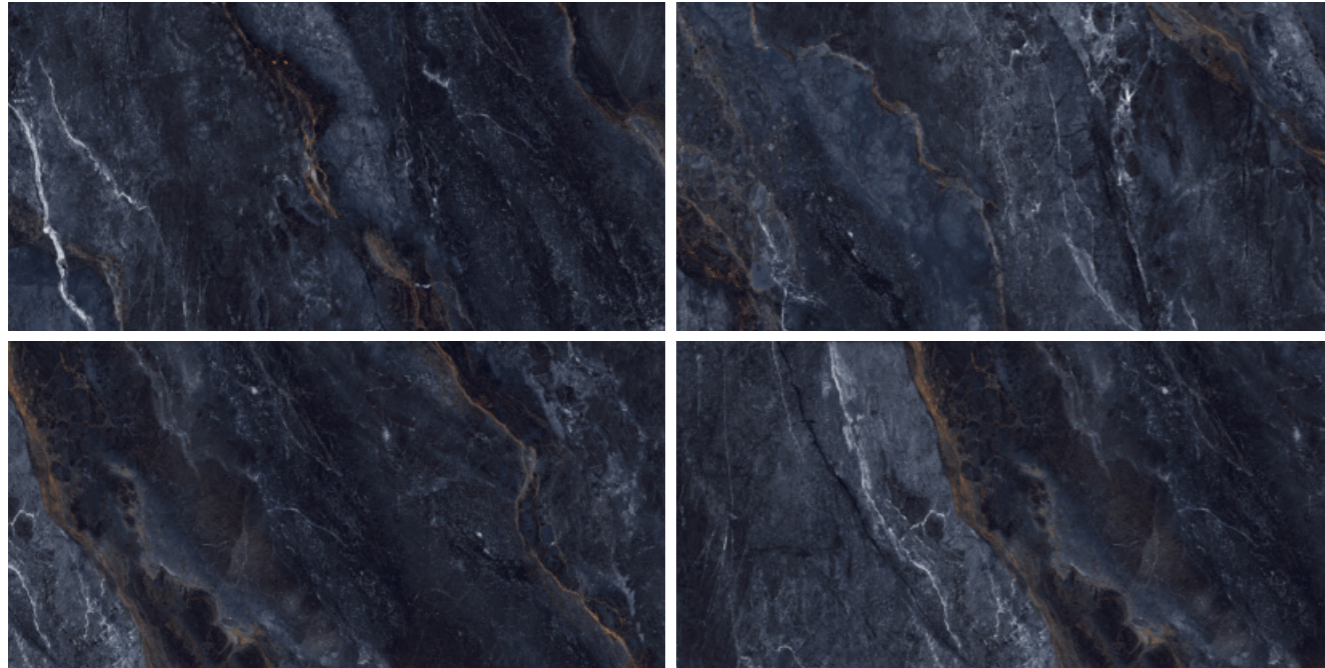

Easy To Clean

Chemical Resistance

High Strength

Easy Maintenance

Stain Resistant

ATRIUM BLUE

**ATRIUM BLUE**

SURFACE: HIGH GLOSSY | RANDOM: 08