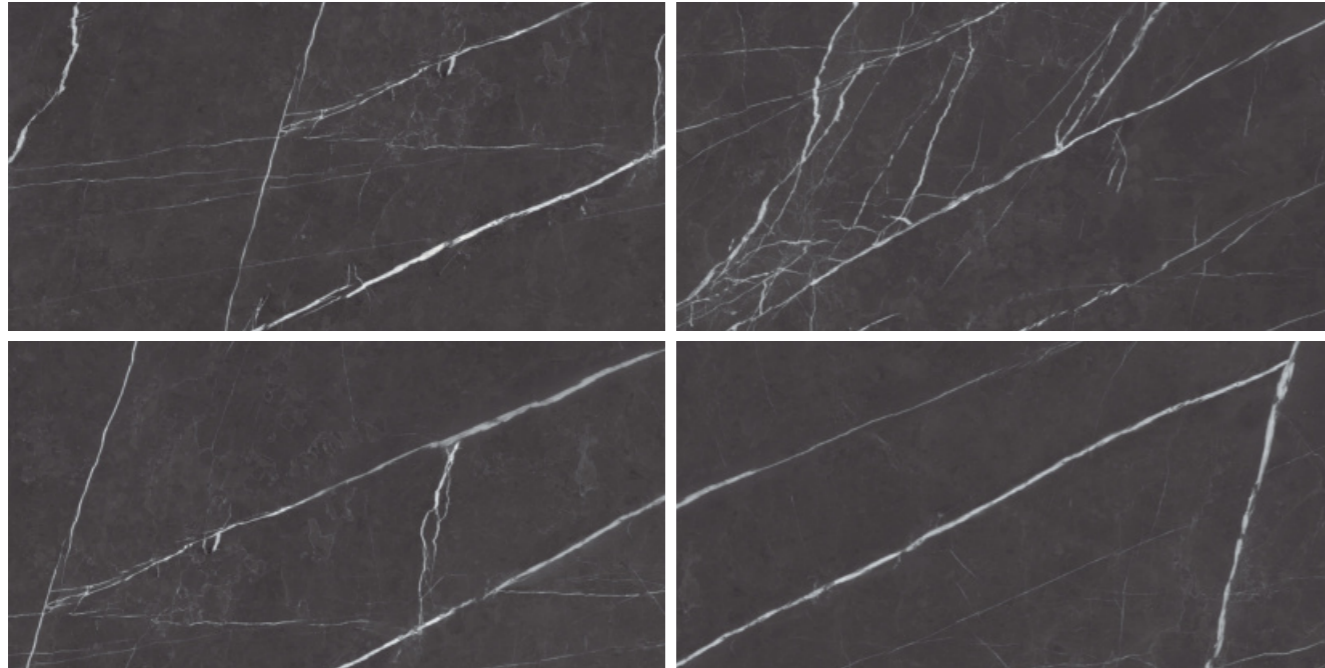

HIGH GLOSSY COLLECTION 600x1200MM

PULPIS GRISS-BG

SURFACE: HIGH GLOSSY | RANDOM: 08

**RADIANCE THAT
TRANSFORMS EVERY STEP YOU TAKE.**