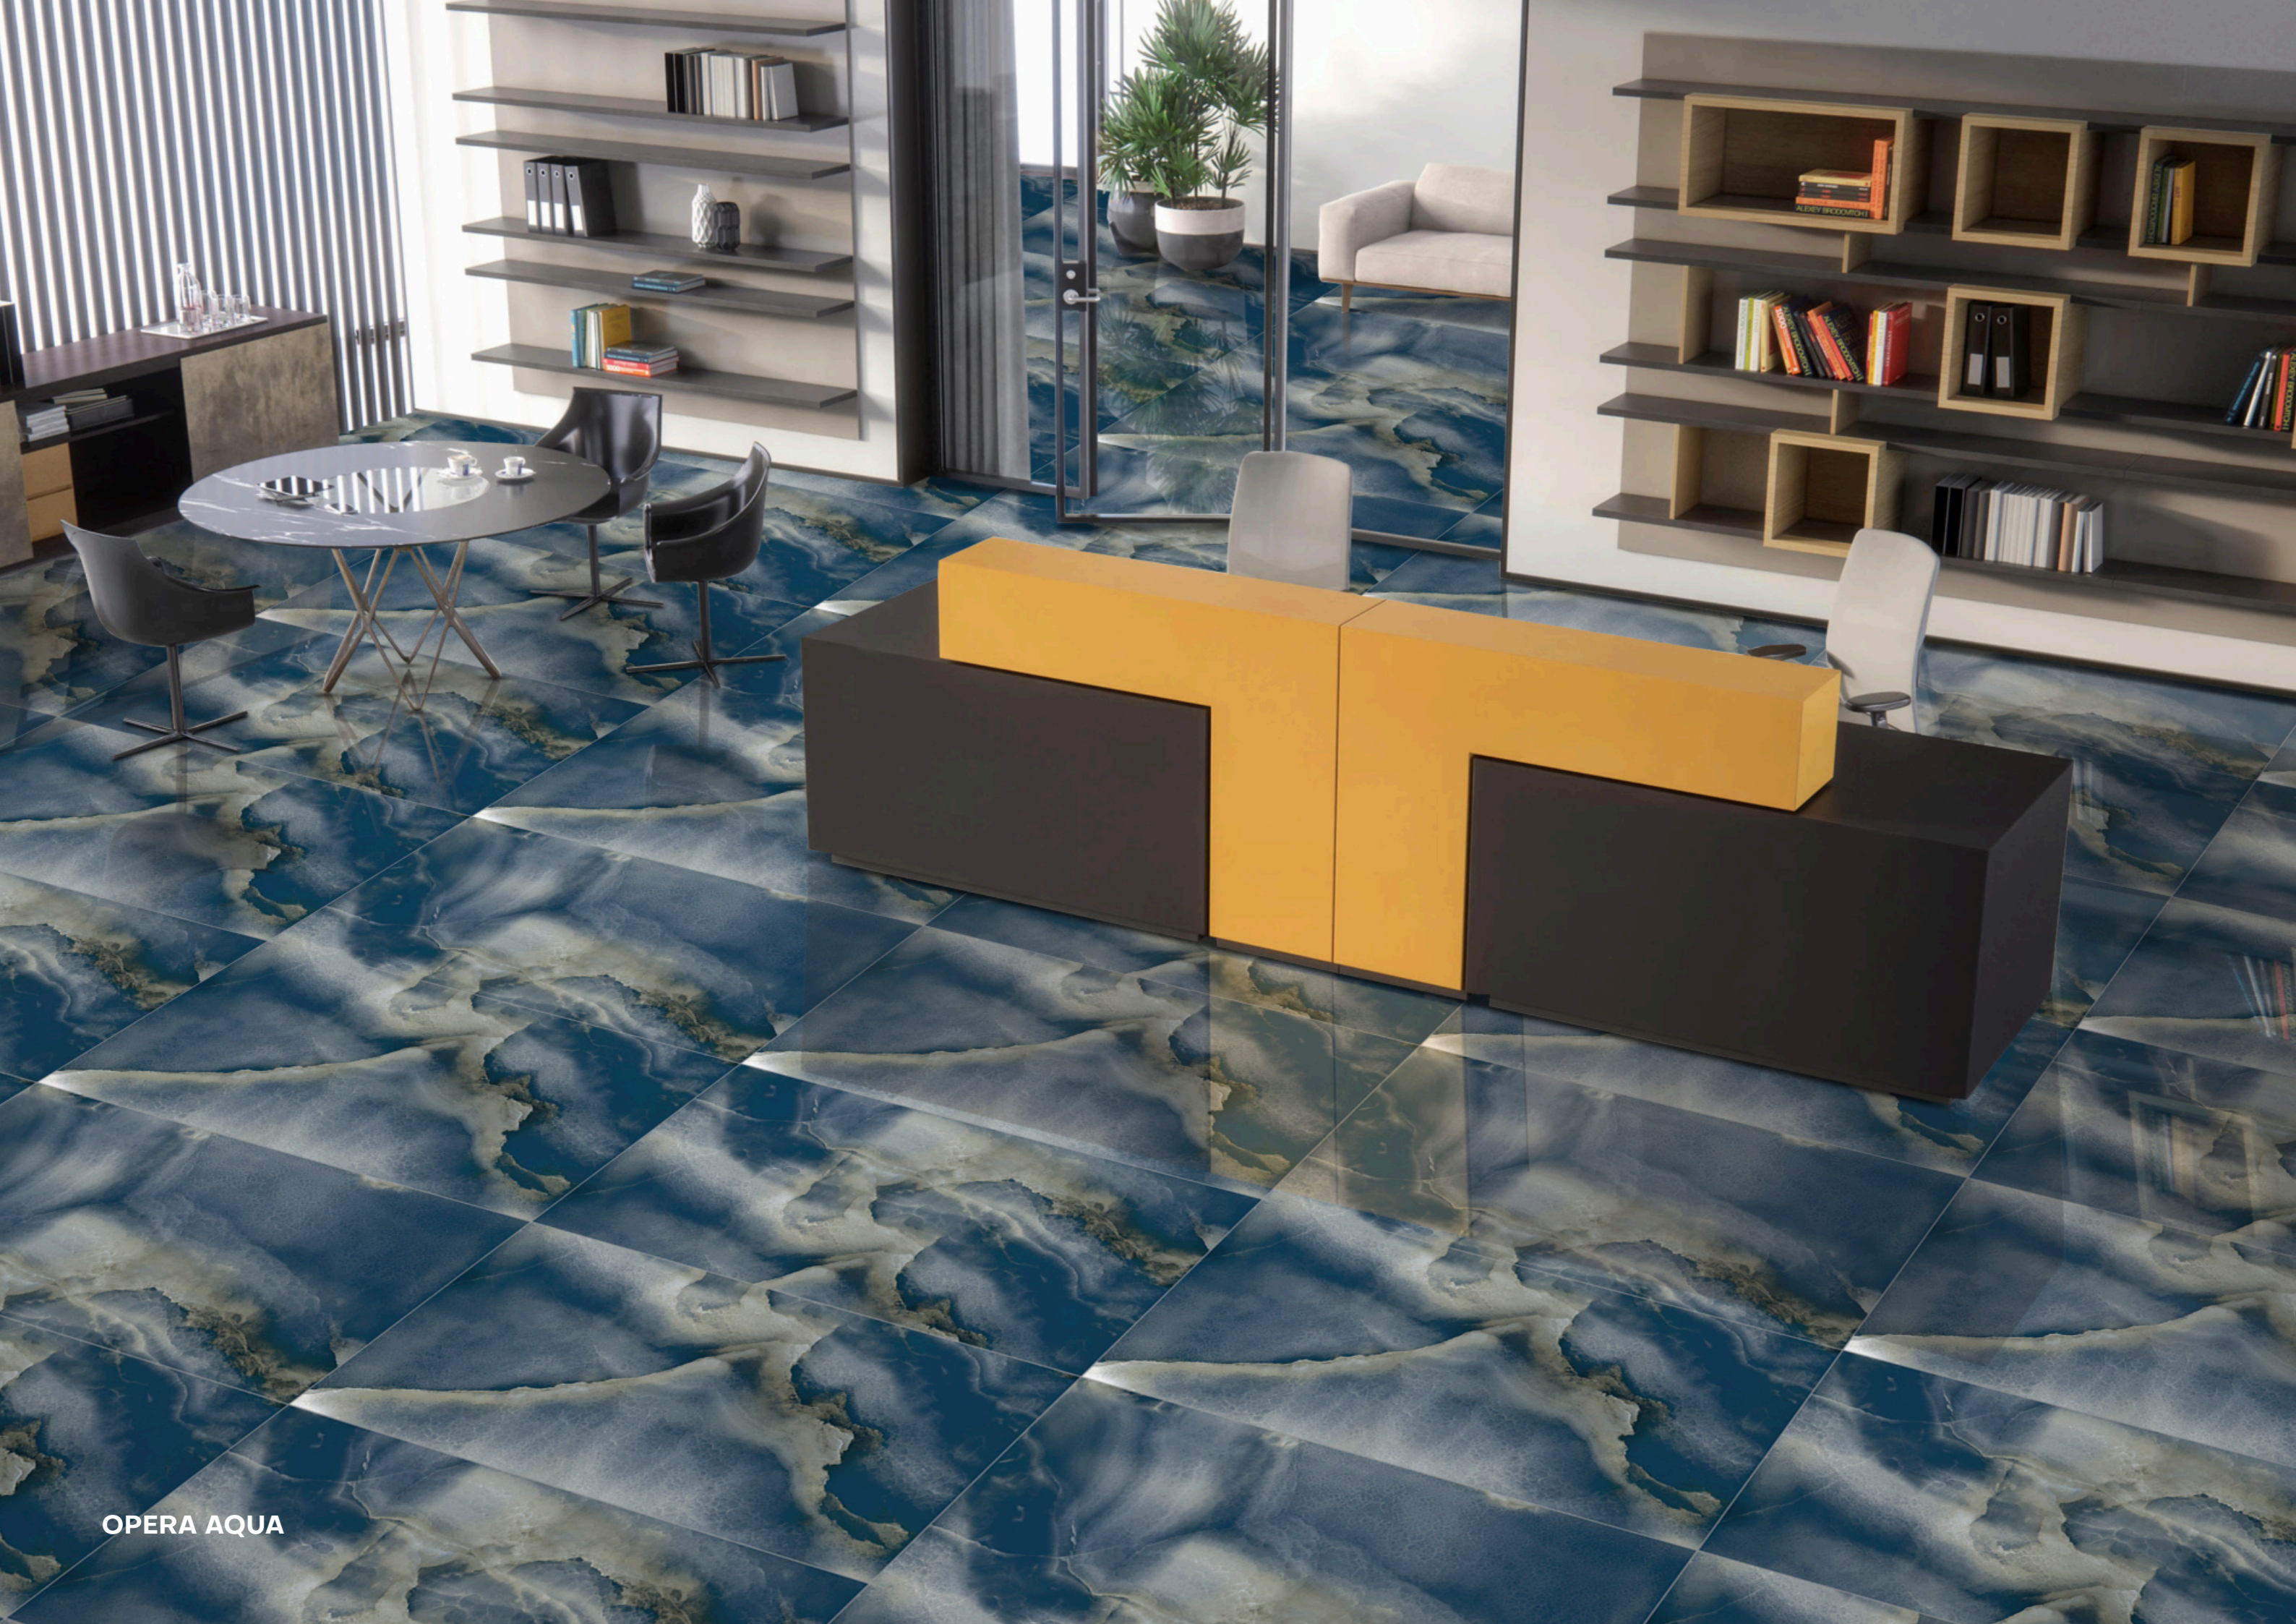

OPERA AQUA

**OPERA AQUA**

SURFACE: HIGH GLOSSY | RANDOM: 03

**POLISHED SURFACES  
THAT RADIATE MODERN CHARM.**

**PLANET BLUE**

SURFACE: HIGH GLOSSY | RANDOM: 04

-  Easy To Clean
-  Chemical Resistance
-  High Strength
-  Easy Maintenance
-  Stain Resistant