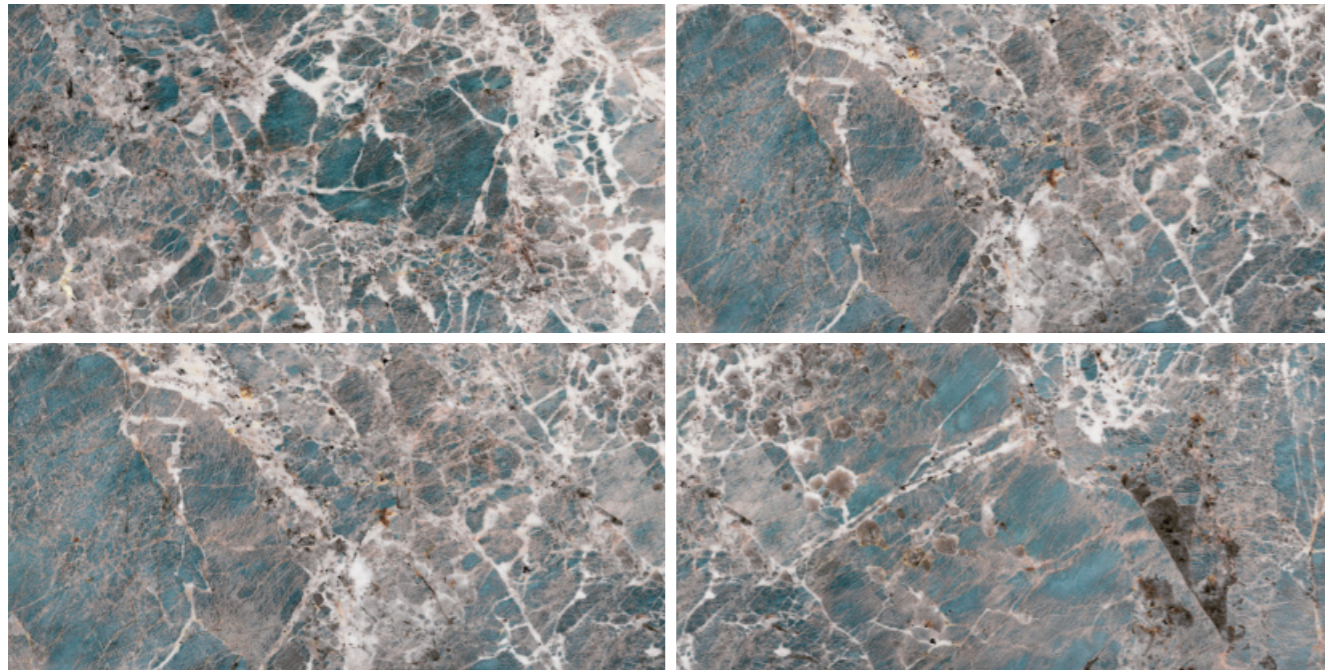

TULUM VERDGRIS

**TULUM VERDGRIS**

SURFACE: HIGH GLOSSY | RANDOM: 06

**VENETIAN GREY**

SURFACE: HIGH GLOSSY | RANDOM: 03

TILES THAT GLOW  
WITH PURE SOPHISTICATION.

-  Easy To Clean
-  Chemical Resistance
-  High Strength
-  Easy Maintenance
-  Stain Resistant