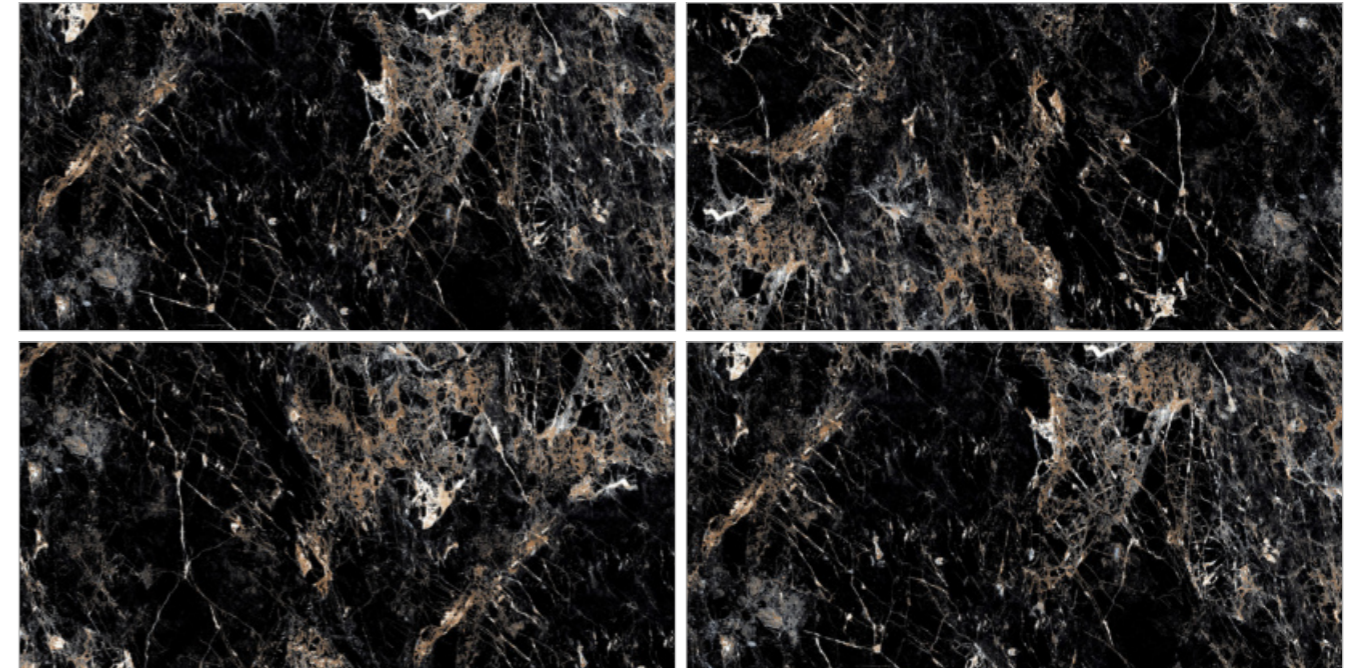

BELGIUM BLACK

BELGIUM BLACK

SURFACE: HIGH GLOSSY | RANDOM: 08

SMOOTH PERFECTION THAT
INSPIRES EVERY SPACE.

BLACK WONDER

SURFACE: HIGH GLOSSY | RANDOM: 03

-  Easy To Clean
-  Chemical Resistance
-  High Strength
-  Easy Maintenance
-  Stain Resistant

BOCOTE BROWN

SURFACE: HIGH GLOSSY | RANDOM: 08

**GLOSS THAT CAPTURES
LIGHT AND ATTENTION.**

BURBERRY BLACK

SURFACE: HIGH GLOSSY | RANDOM: 03

-  Easy To Clean
-  Chemical Resistance
-  High Strength
-  Easy Maintenance
-  Stain Resistant