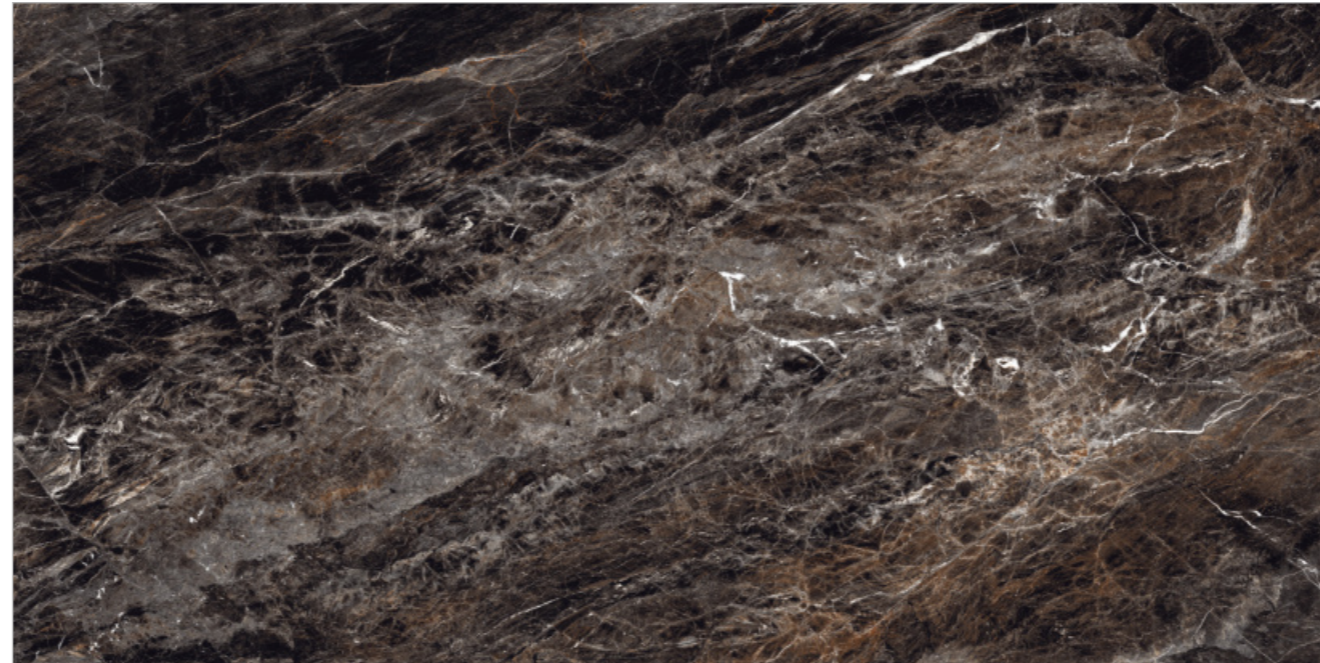

ROMAN VERSAILLES BLUE

ROMAN VERSAILLES BLUE

SURFACE: HIGH GLOSSY | RANDOM: 08

GLOSS THAT COMPLEMENTS BOTH
CLASSIC AND MODERN SPACES.

ROMAN VERSAILLES BROWN

SURFACE: HIGH GLOSSY | RANDOM: 08

-  Easy To Clean
-  Chemical Resistance
-  High Strength
-  Easy Maintenance
-  Stain Resistant