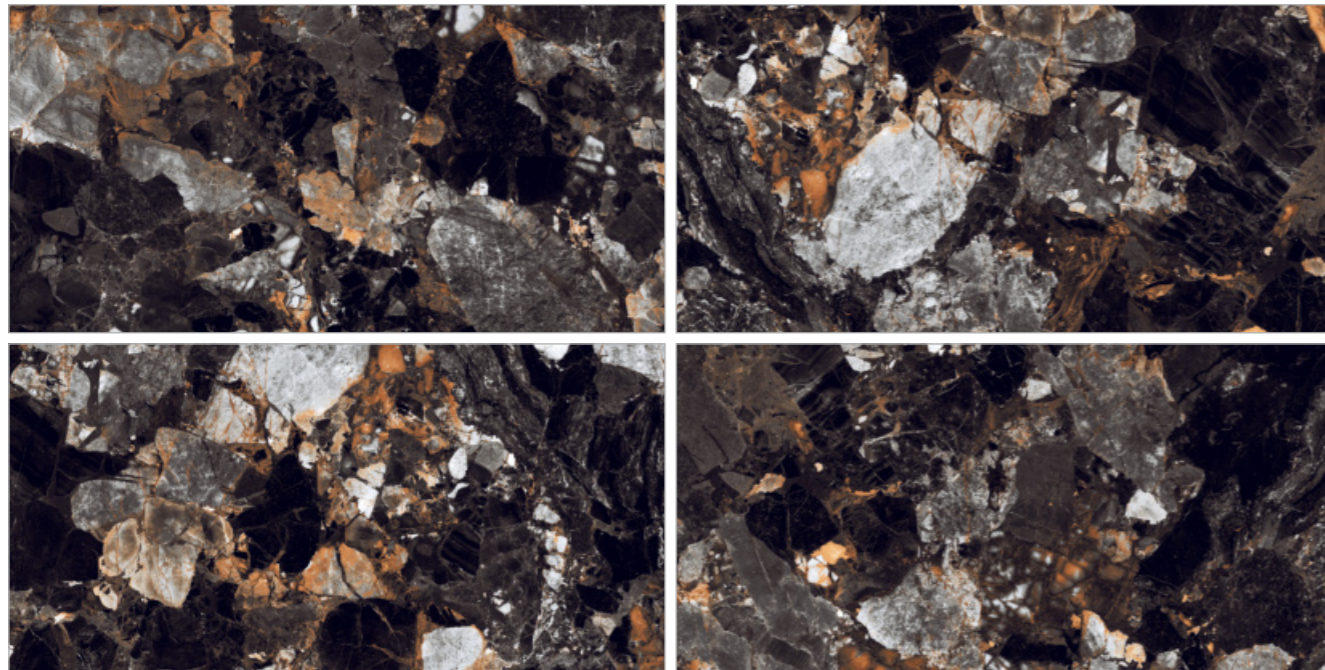

FASCIA BLACK

FASCIA BLACK

SURFACE: HIGH GLOSSY | RANDOM: 04

PREMIUM POLISH FOR SPACES THAT DEMAND BRILLIANCE.

GALAXY GOLD

SURFACE: HIGH GLOSSY | RANDOM: 04

-  Easy To Clean
-  Chemical Resistance
-  High Strength
-  Easy Maintenance
-  Stain Resistant