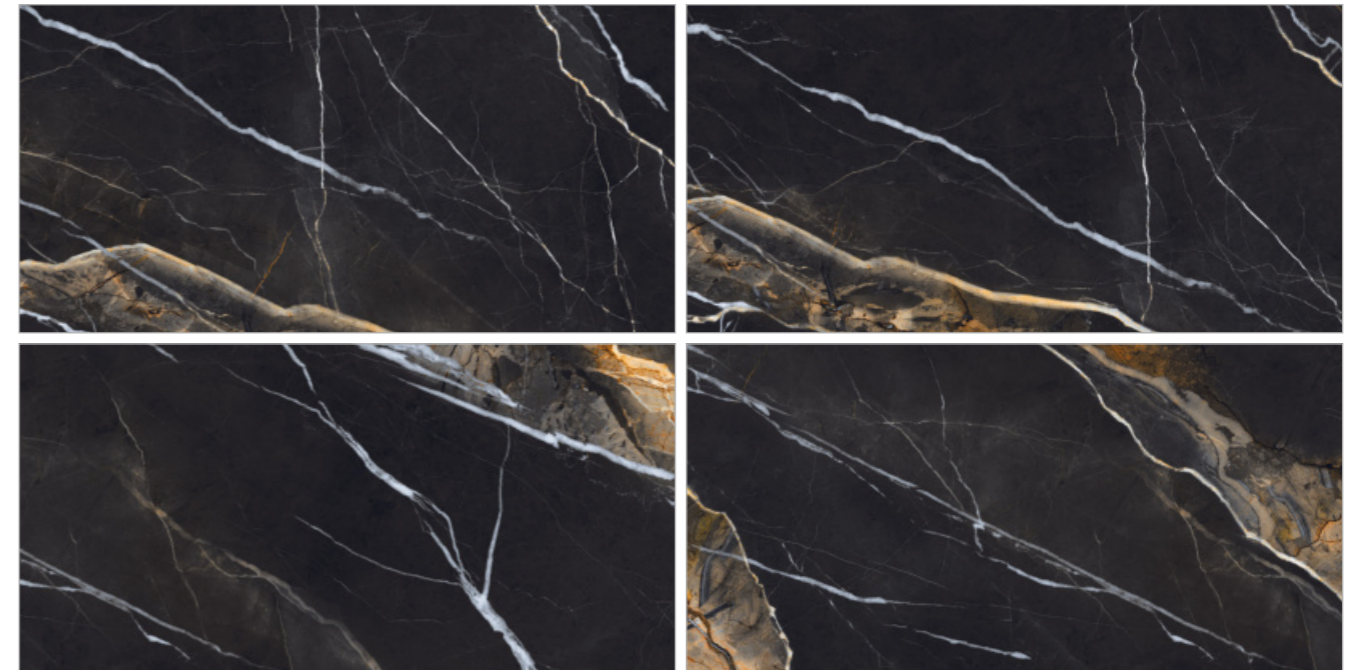

NOFER BLACK

SURFACE: HIGH GLOSSY | RANDOM: 08

- Easy To Clean
- Chemical Resistance
- High Strength
- Easy Maintenance
- Stain Resistant