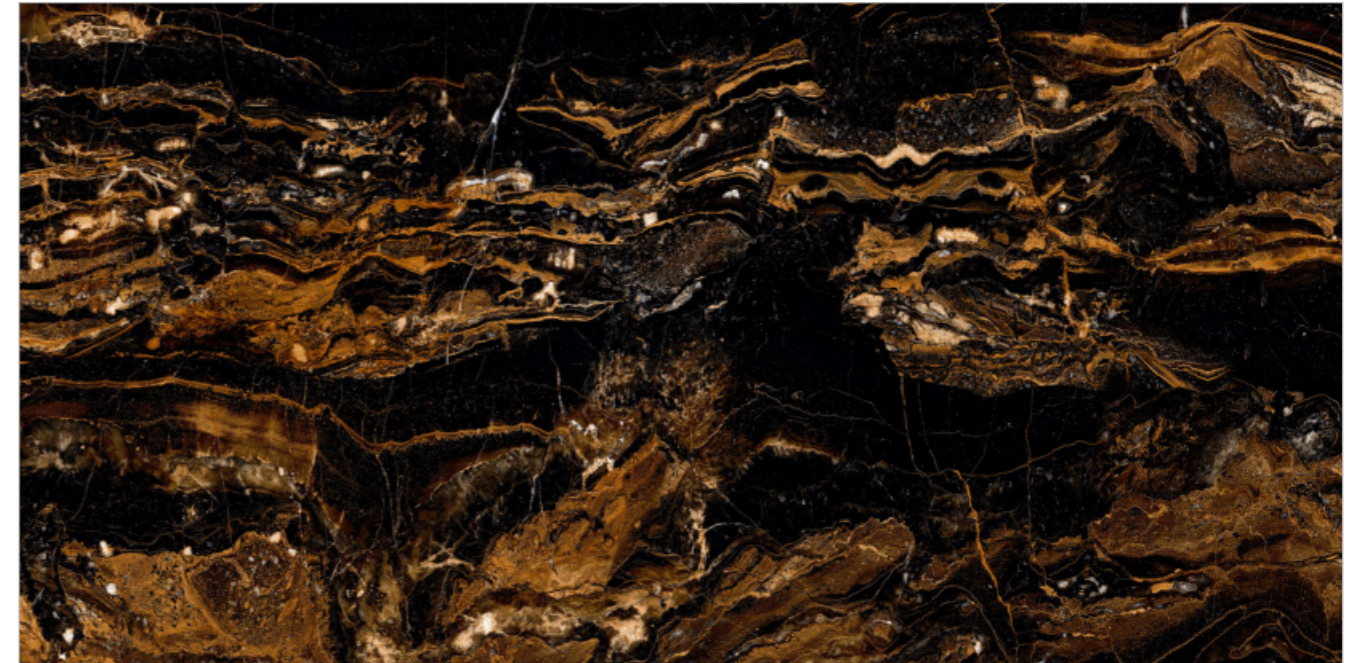

FASCIA BLACK

FASCIA BLACK

SURFACE: HIGH GLOSSY | RANDOM: 04

PREMIUM POLISH FOR SPACES THAT DEMAND BRILLIANCE.

GALAXY GOLD

SURFACE: HIGH GLOSSY | RANDOM: 04

-  Easy To Clean
-  Chemical Resistance
-  High Strength
-  Easy Maintenance
-  Stain Resistant