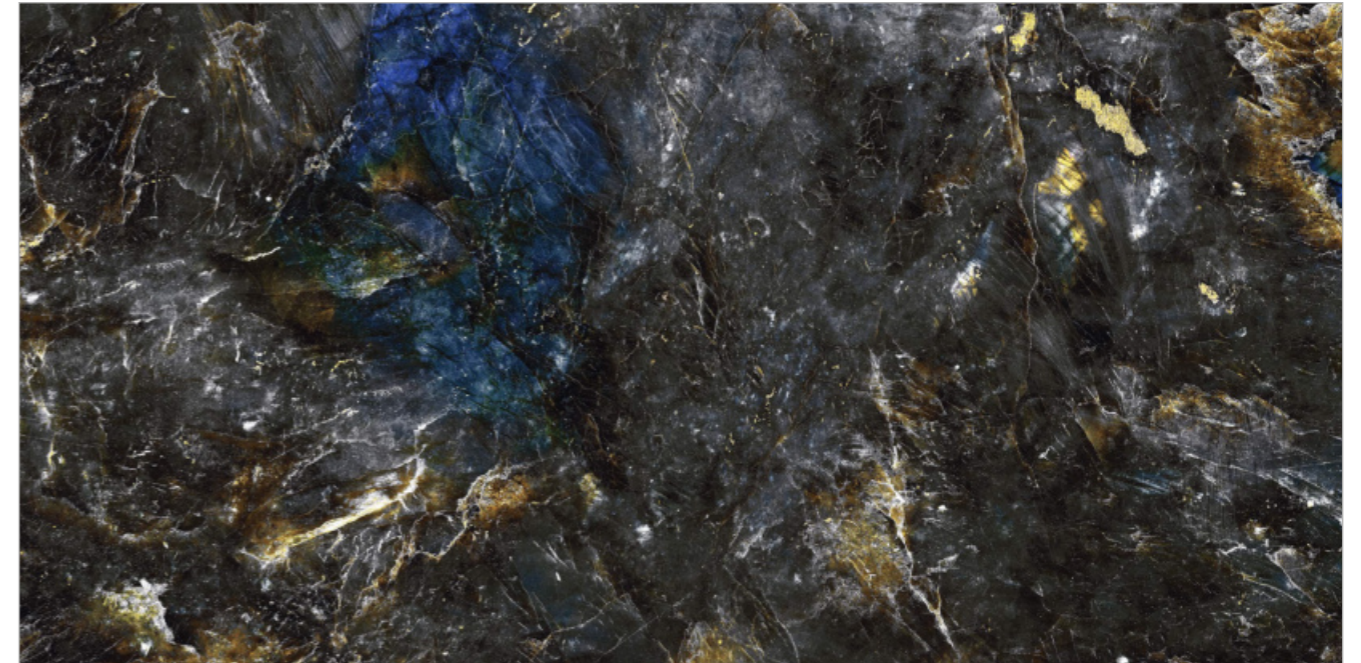

MULTI MILKYWAY

SURFACE: HIGH GLOSSY | RANDOM: 06

- Easy To Clean
- Chemical Resistance
- High Strength
- Easy Maintenance
- Stain Resistant