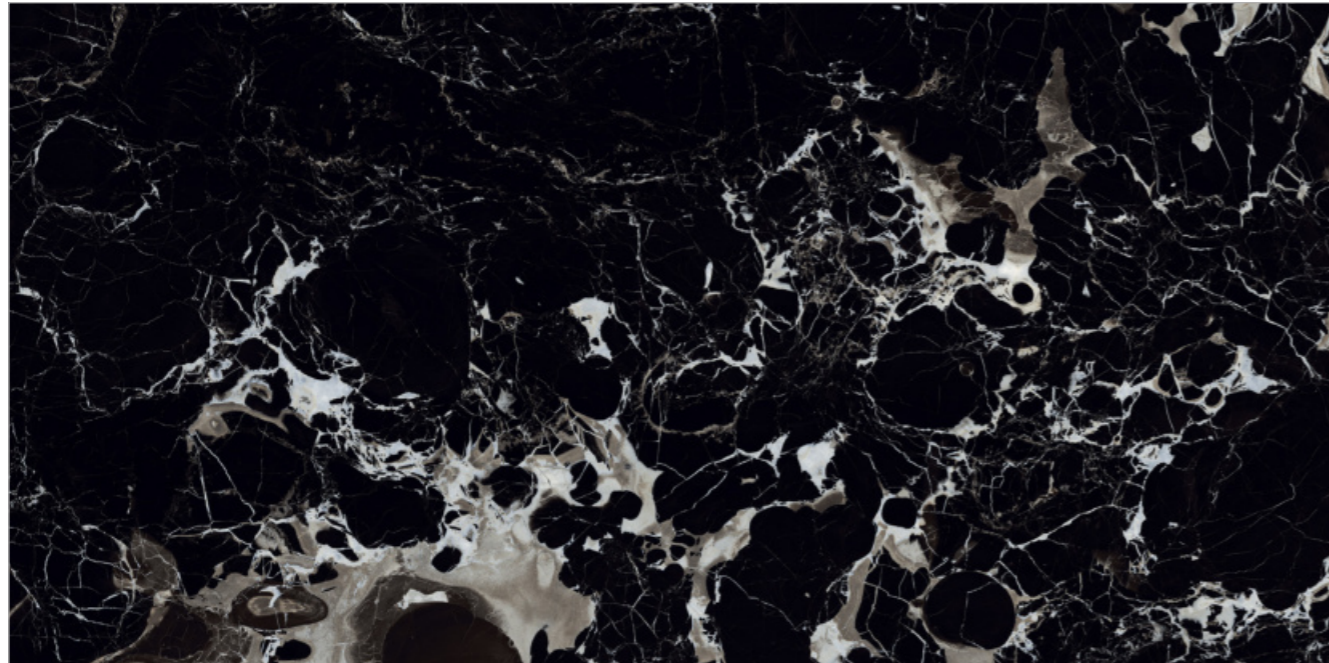

MONTMATRE

SURFACE: HIGH GLOSSY | RANDOM: 08

**SURFACES POLISHED
TO FLAWLESS BRILLIANCE.**