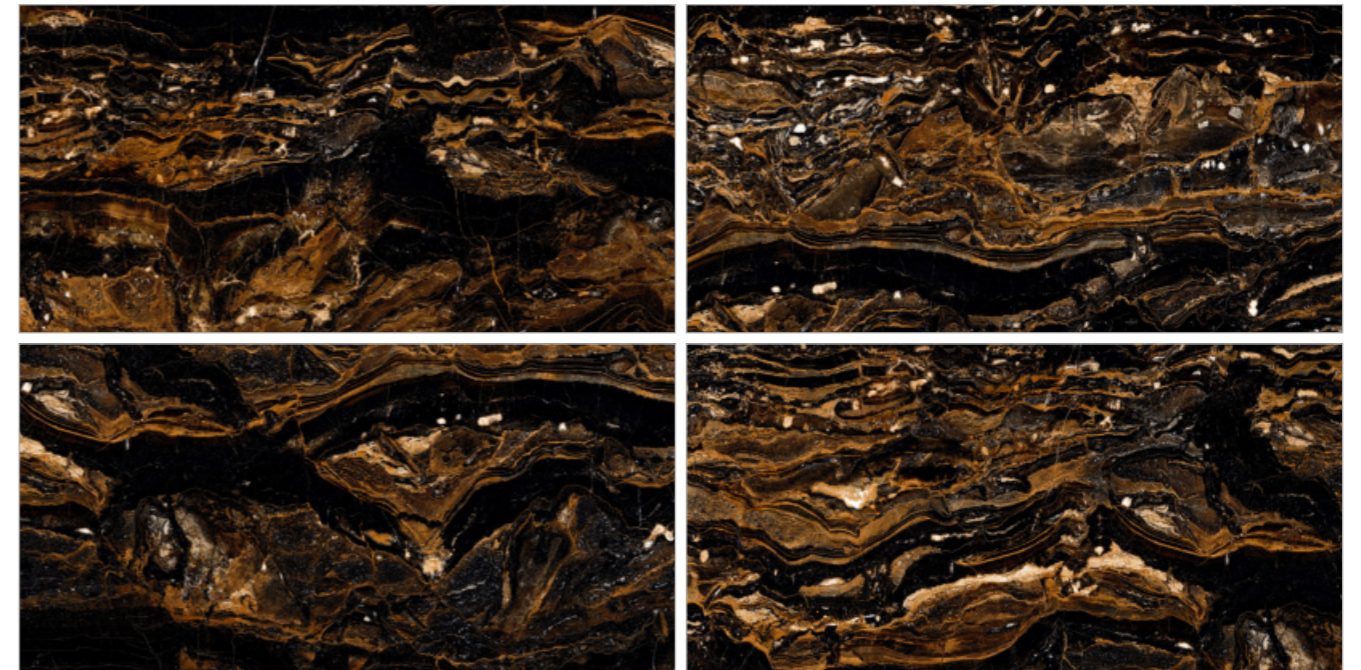

FASCIA BLACK

FASCIA BLACK

SURFACE: HIGH GLOSSY | RANDOM: 04

PREMIUM POLISH FOR SPACES THAT DEMAND BRILLIANCE.

GALAXY GOLD

SURFACE: HIGH GLOSSY | RANDOM: 04

-  Easy To Clean
-  Chemical Resistance
-  High Strength
-  Easy Maintenance
-  Stain Resistant