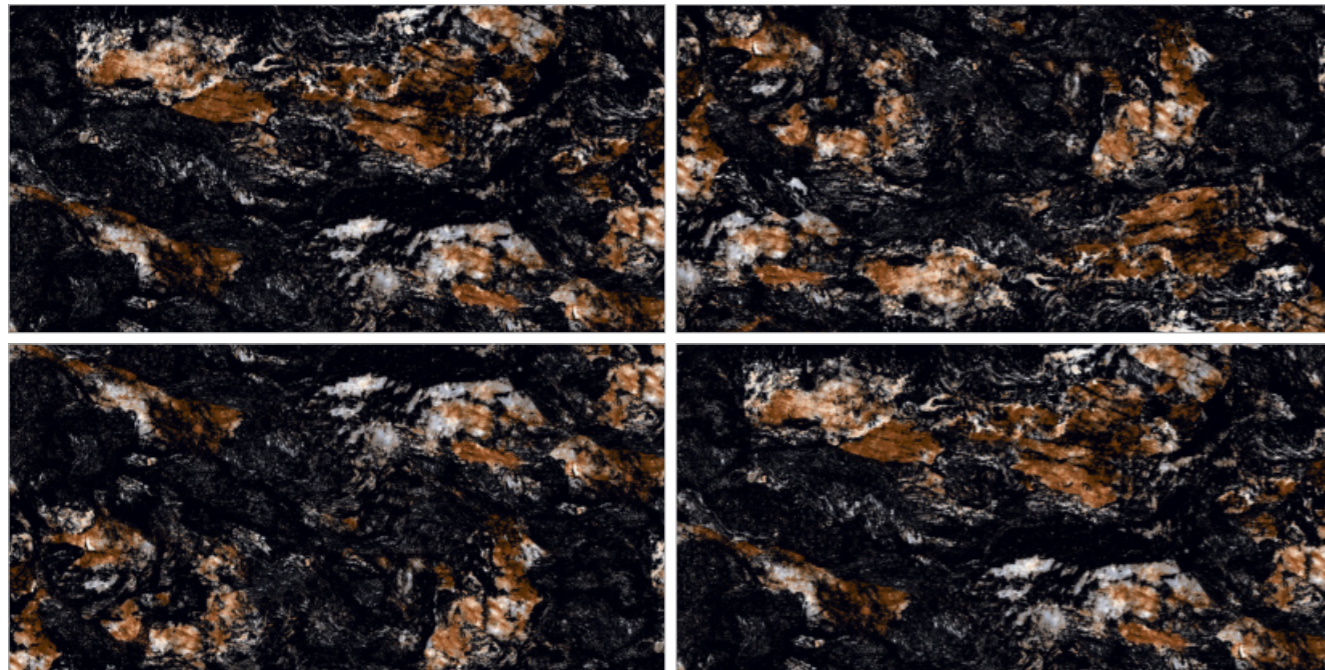

DIAMOND BLACK

SURFACE: HIGH GLOSSY | RANDOM: 03

WHERE SHINE MEETS
DURABILITY EFFORTLESSLY.