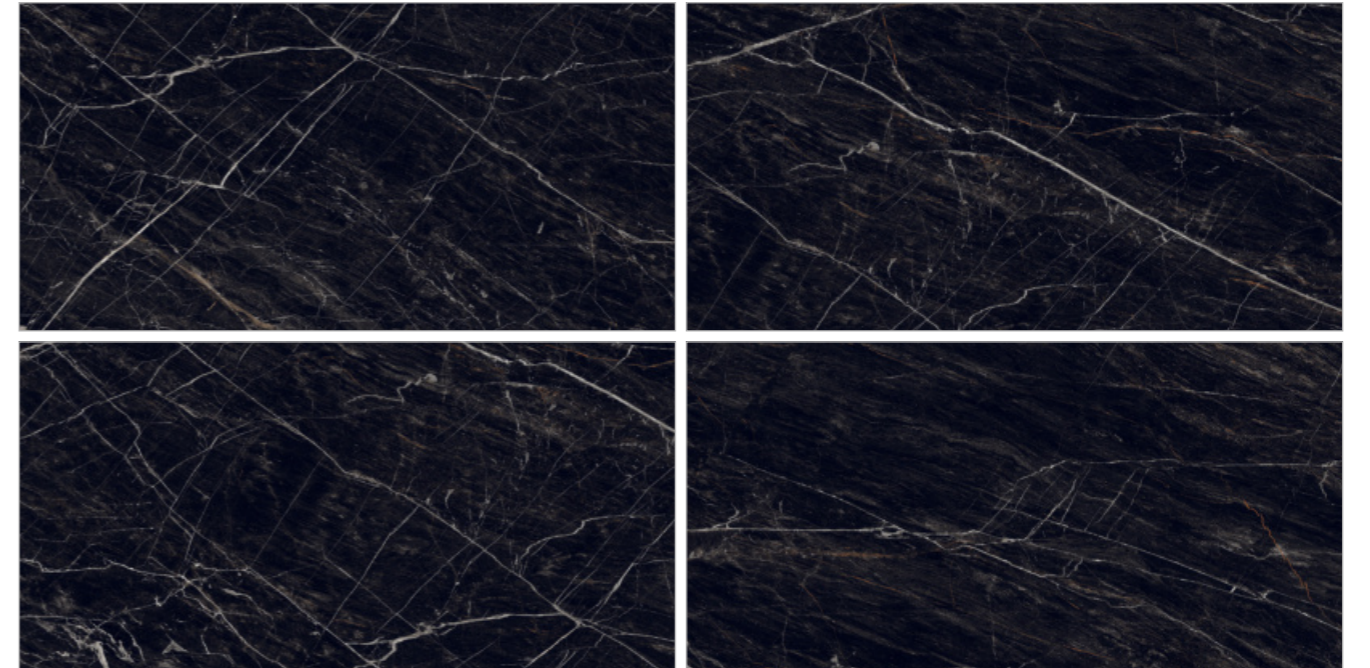

VESTAL BLACK

SURFACE: HIGH GLOSSY | RANDOM: 04

DESIGNED TO INSPIRE.
ENGINEERED TO IMPRESS.

VIOLETTA BLACK-BG

SURFACE: HIGH GLOSSY | RANDOM: 06

-  Easy To Clean
-  Chemical Resistance
-  High Strength
-  Easy Maintenance
-  Stain Resistant