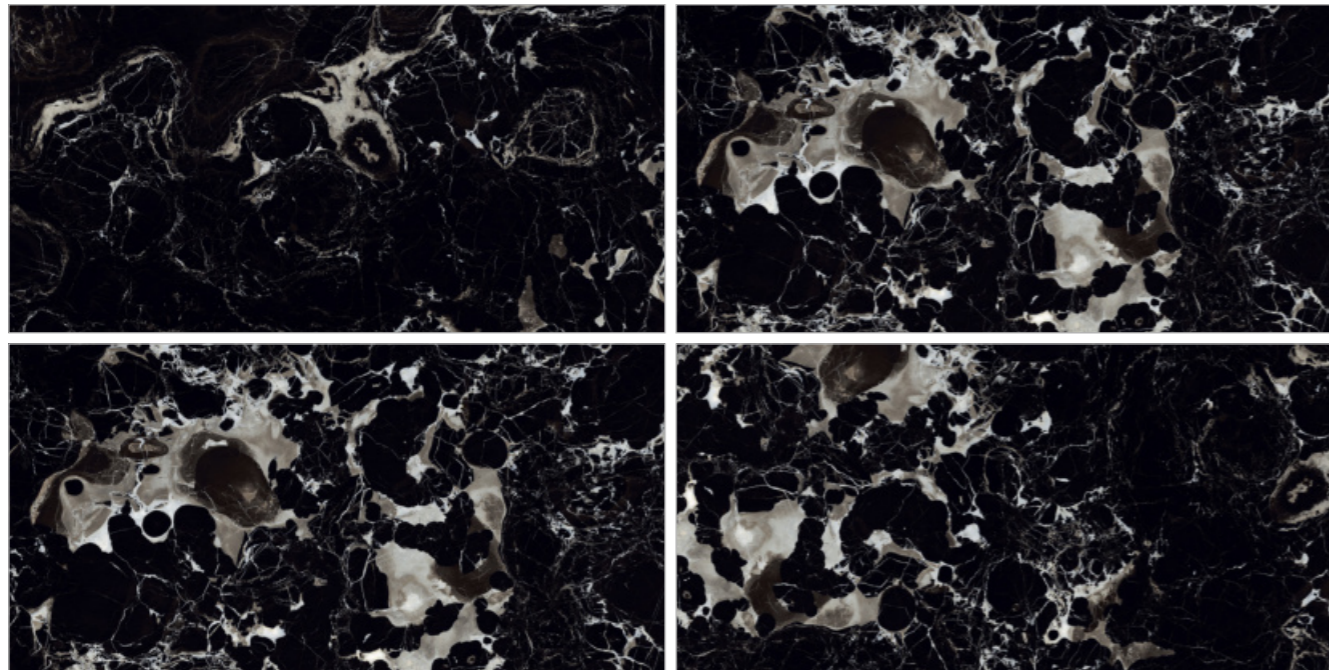

MONTMATRE

SURFACE: HIGH GLOSSY | RANDOM: 08

**SURFACES POLISHED
TO FLAWLESS BRILLIANCE.**