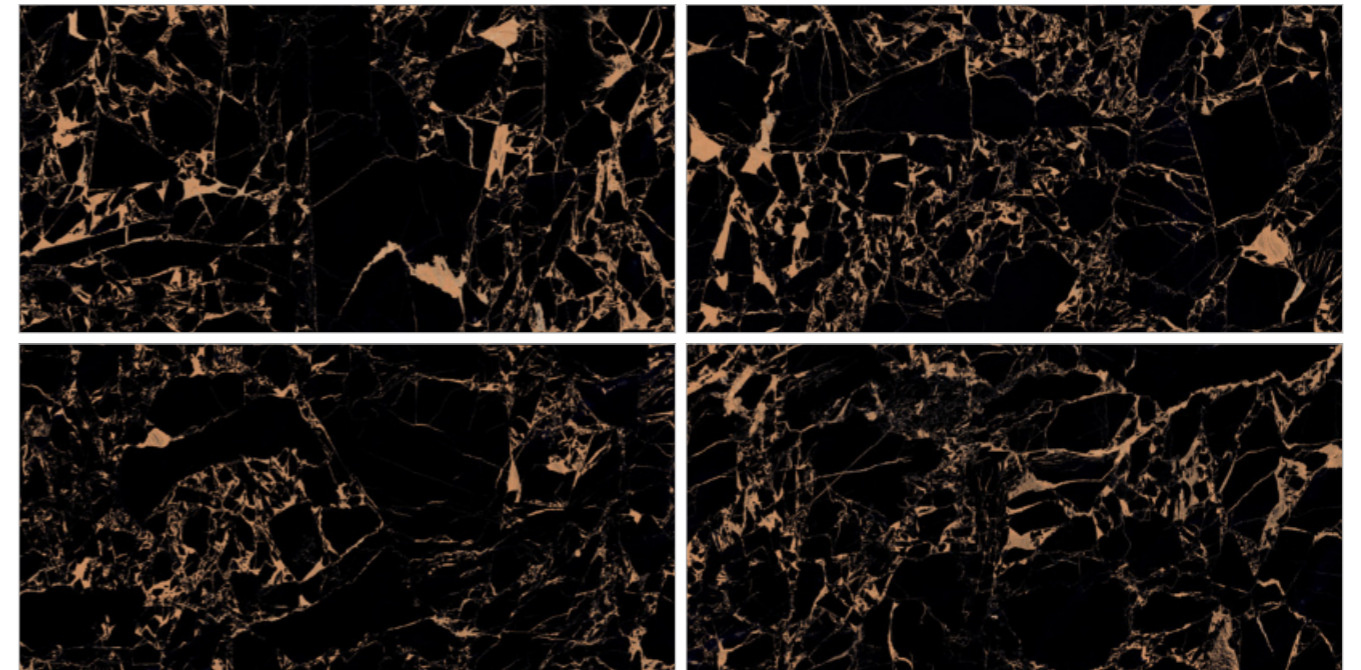

DRAGON BROWN

SURFACE: HIGH GLOSSY | RANDOM: 04

- Easy To Clean
- Chemical Resistance
- High Strength
- Easy Maintenance
- Stain Resistant