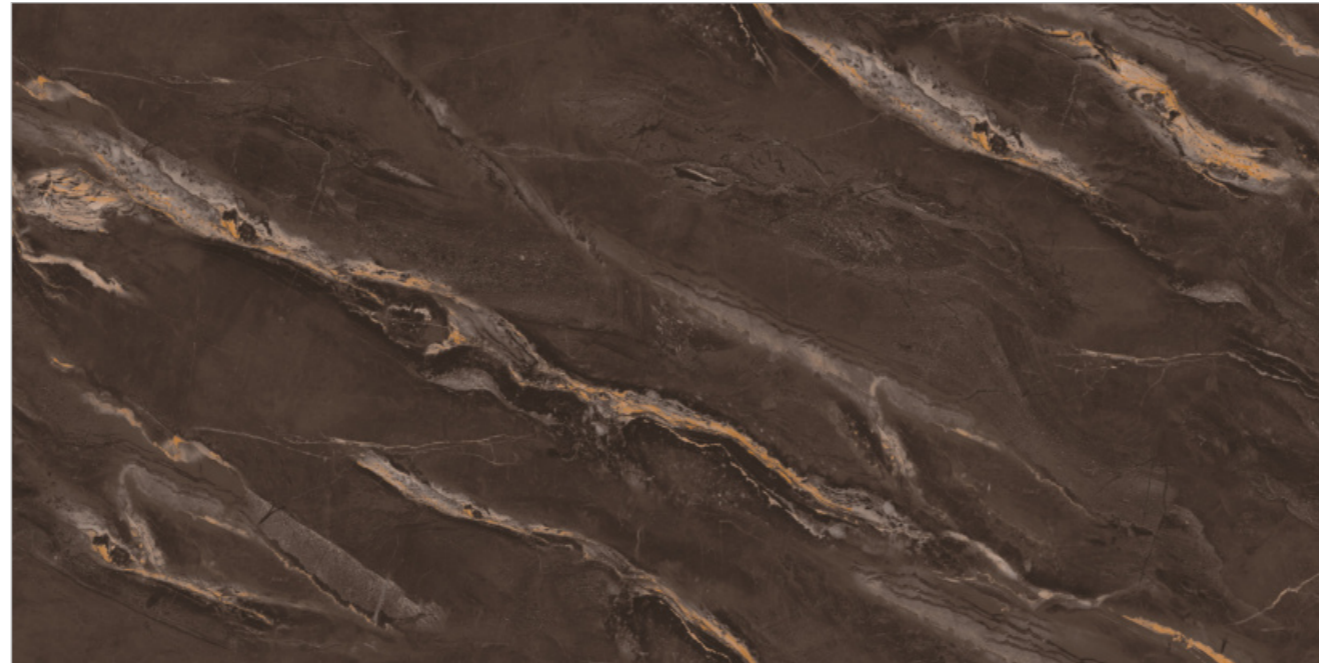

TOBACCO CHOCO

SURFACE: HIGH GLOSSY | RANDOM: 08

**MODERN SHINE FOR
TIMELESS ELEGANCE.**

Easy To Clean

Chemical Resistance

High Strength

Easy Maintenance

Stain Resistant