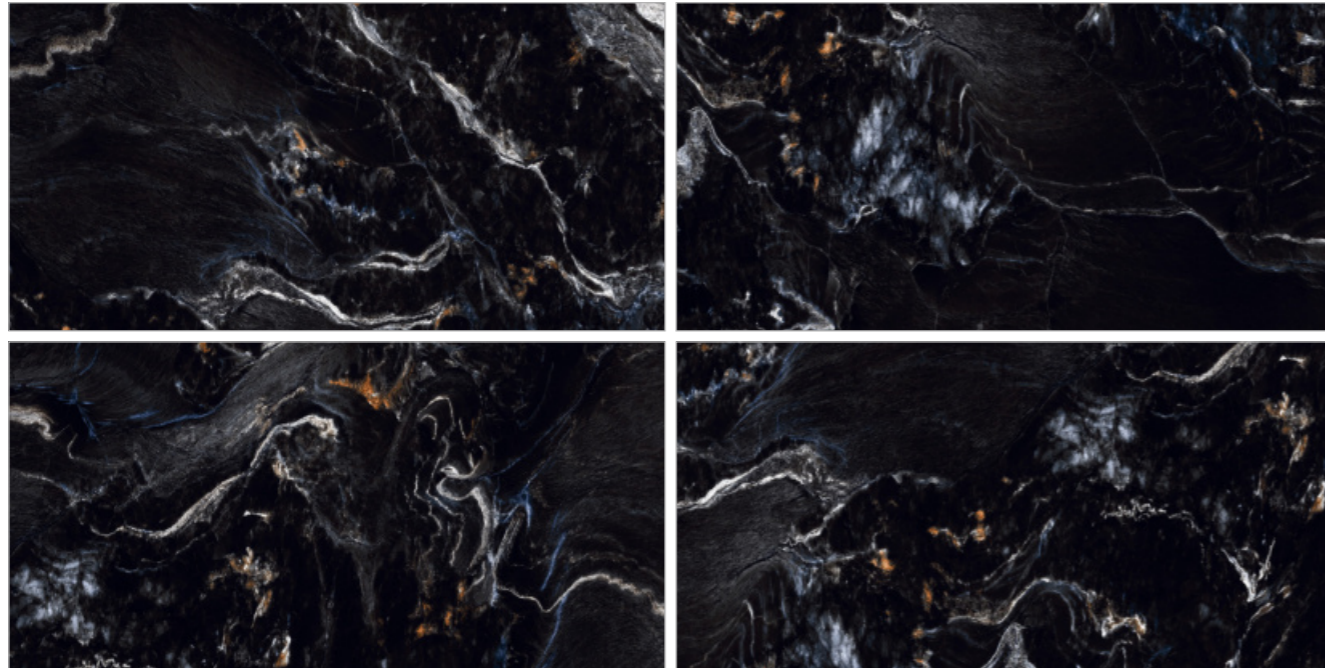

UNIQUE ART

SURFACE: HIGH GLOSSY | RANDOM: 05

**BRINGING UNMATCHED CLARITY
AND SHINE TO YOUR SPACES.**