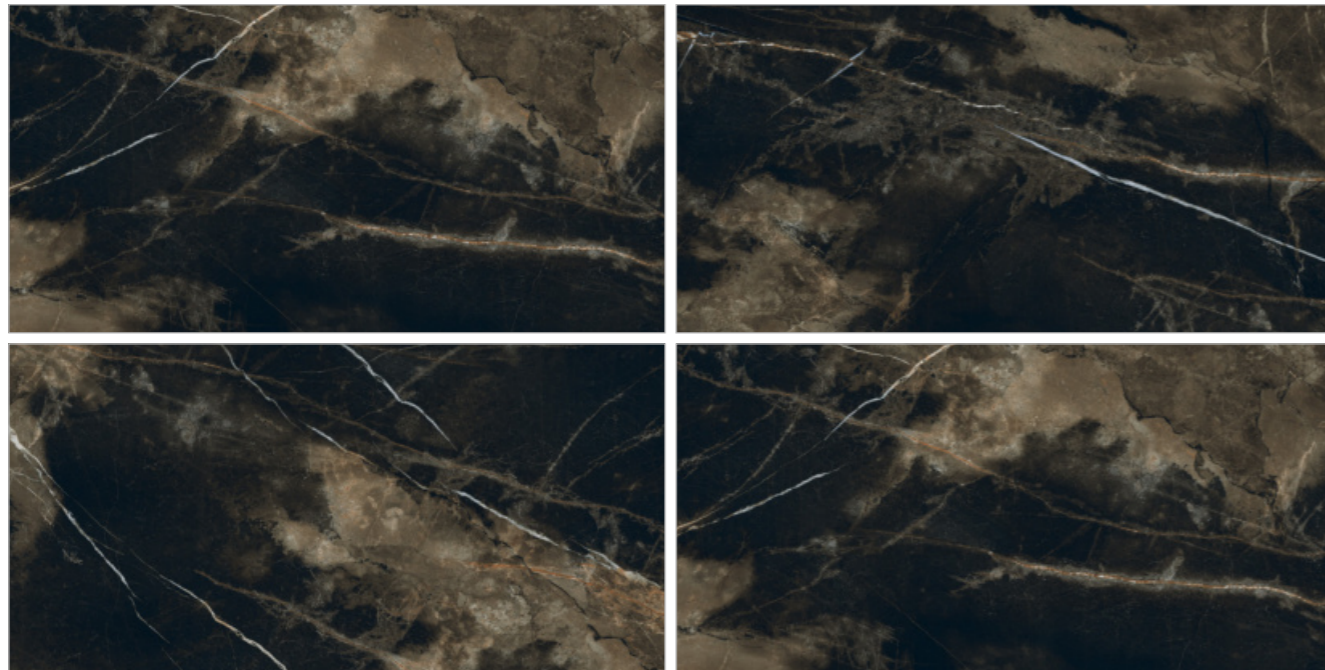

NIPON NATURAL

SURFACE: HIGH GLOSSY | RANDOM: 03

REFLECTIVE FINISHES
THAT REDEFINE ELEGANCE.