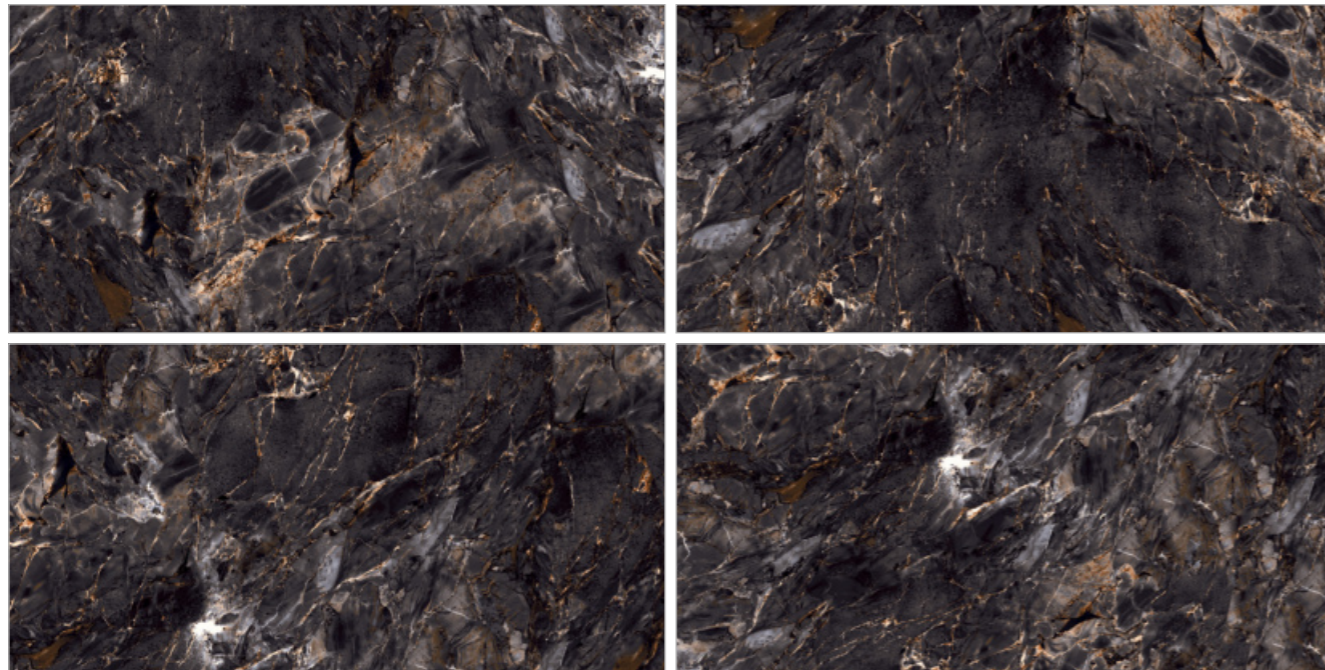

MONTMATRE

MONTMATRE

SURFACE: HIGH GLOSSY | RANDOM: 08

**SURFACES POLISHED
TO FLAWLESS BRILLIANCE.**

MULTI MILKYWAY

SURFACE: HIGH GLOSSY | RANDOM: 06

-  Easy To Clean
-  Chemical Resistance
-  High Strength
-  Easy Maintenance
-  Stain Resistant