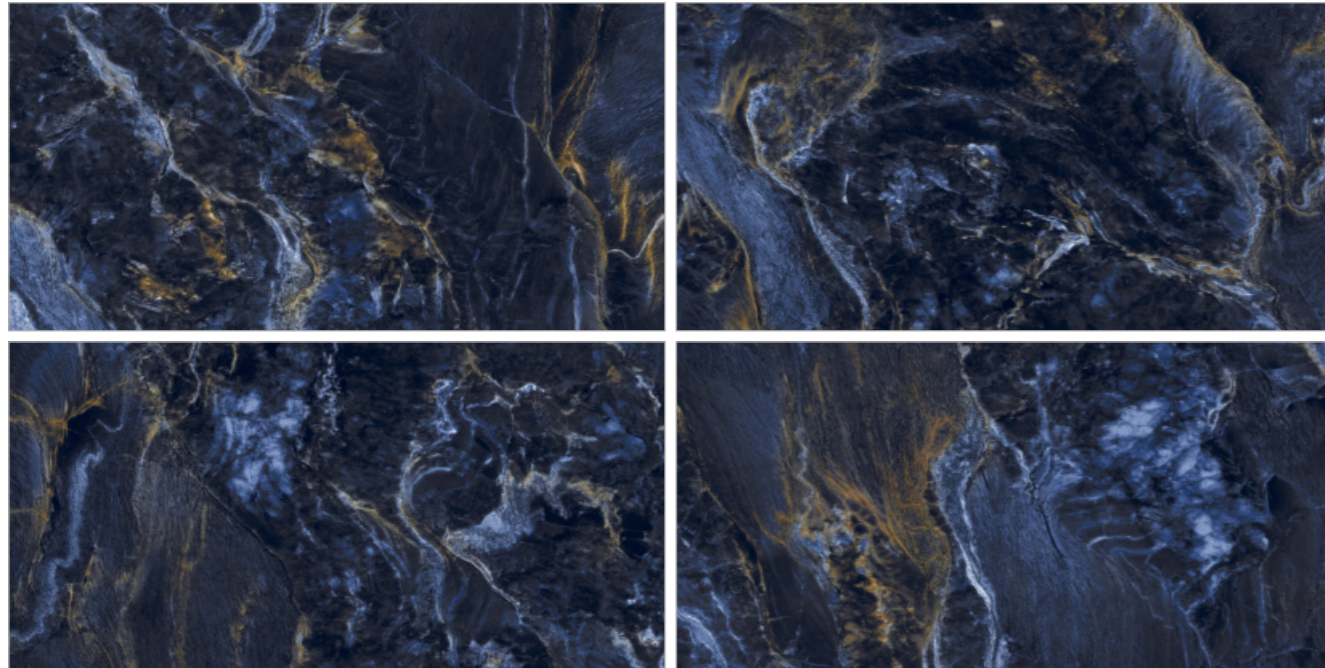

MALTA AQUA

SURFACE: HIGH GLOSSY | RANDOM: 04

CRAFTED FOR CLARITY,
MADE FOR MODERN TASTE.