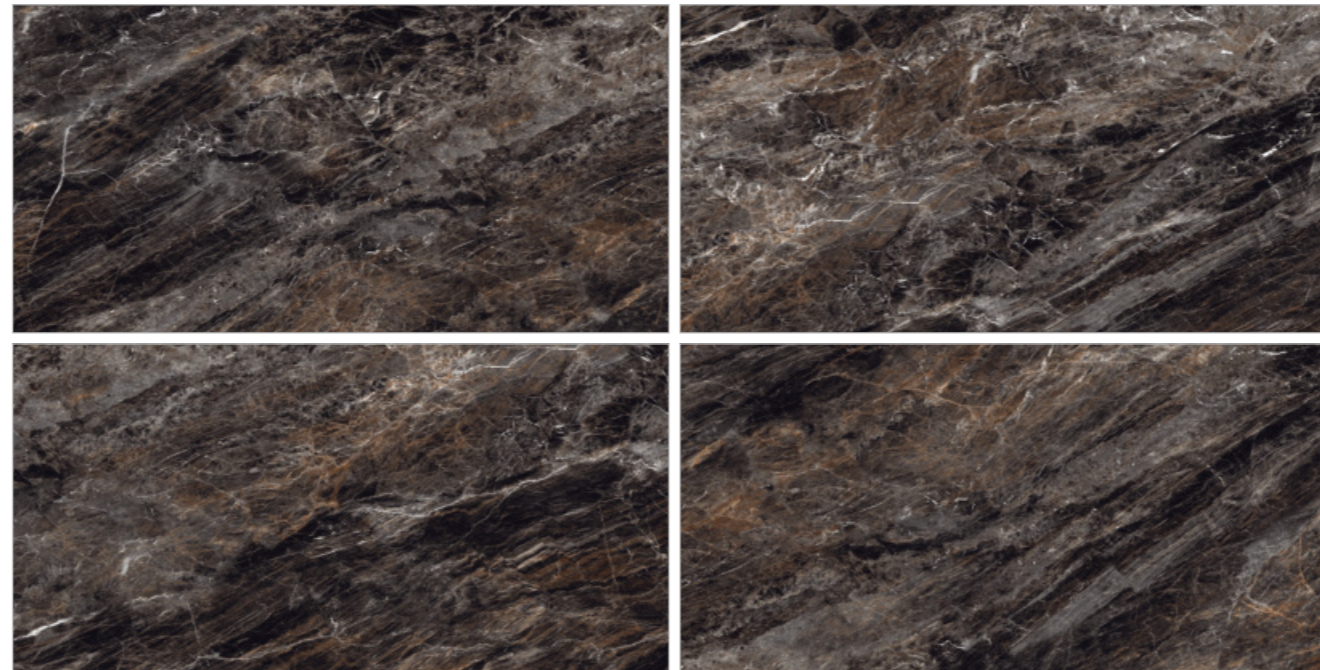

ROMAN VERSAILLES BLUE

ROMAN VERSAILLES BLUE

SURFACE: HIGH GLOSSY | RANDOM: 08

GLOSS THAT COMPLEMENTS BOTH
CLASSIC AND MODERN SPACES.

ROMAN VERSAILLES BROWN

SURFACE: HIGH GLOSSY | RANDOM: 08

-  Easy To Clean
-  Chemical Resistance
-  High Strength
-  Easy Maintenance
-  Stain Resistant