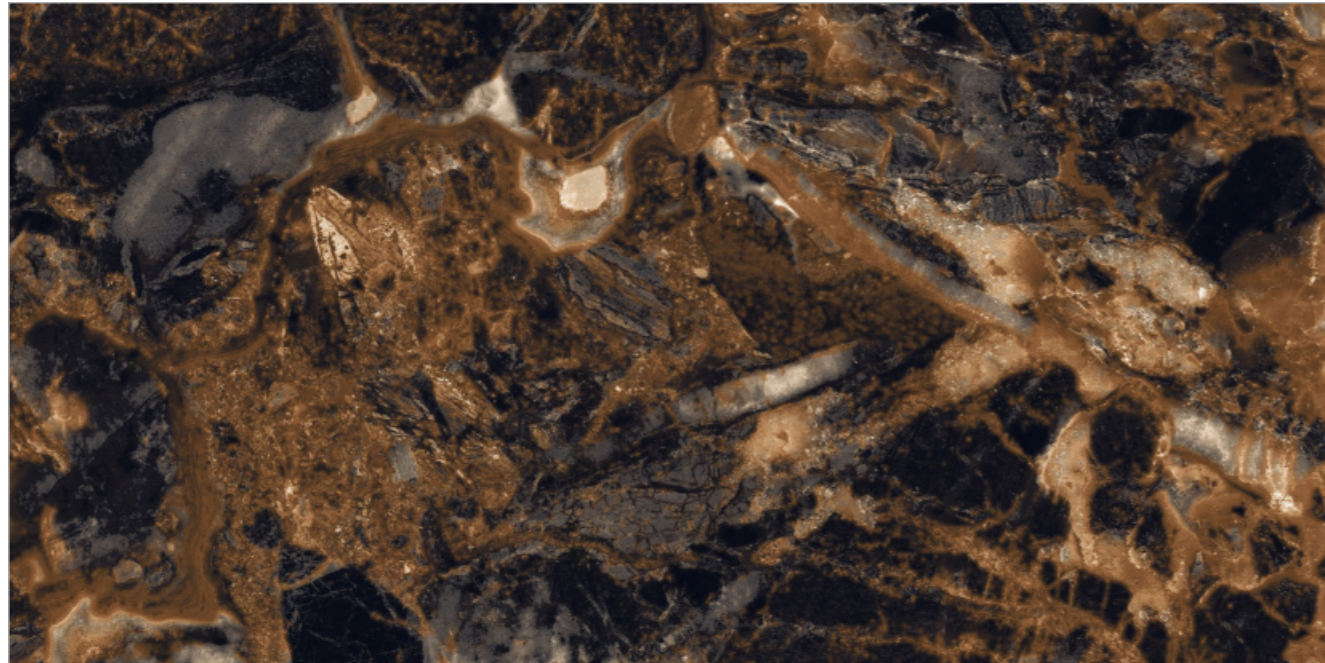

NIPON NATURAL

NIPON NATURAL

SURFACE: HIGH GLOSSY | RANDOM: 03

REFLECTIVE FINISHES
THAT REDEFINE ELEGANCE.

NOFER BLACK

SURFACE: HIGH GLOSSY | RANDOM: 08

-  Easy To Clean
-  Chemical Resistance
-  High Strength
-  Easy Maintenance
-  Stain Resistant