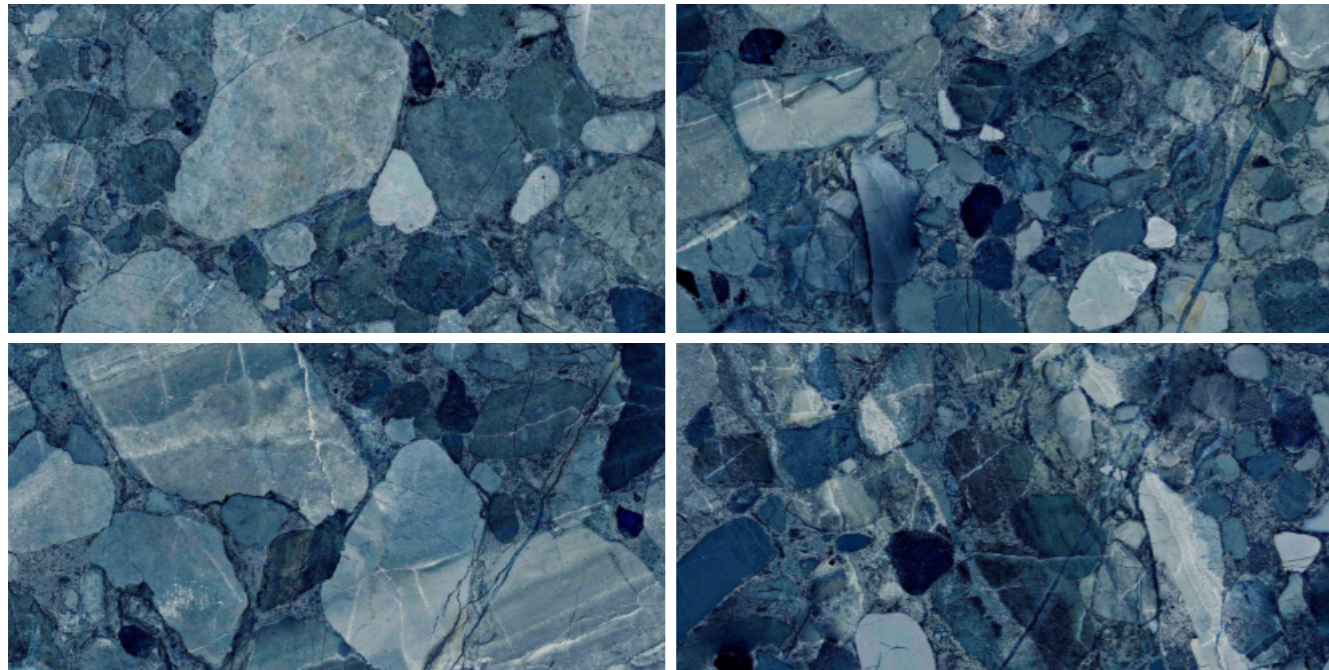

TERRACOTTA NAVY

SURFACE: HIGH GLOSS | RANDOM: 06

PREMIUM POLISH FOR SPACES THAT DEMAND BRILLIANCE.

TIFNY GOLD

SURFACE: HIGH GLOSS | RANDOM: 03

-  Easy To Clean
-  Chemical Resistance
-  High Strength
-  Easy Maintenance
-  Stain Resistant