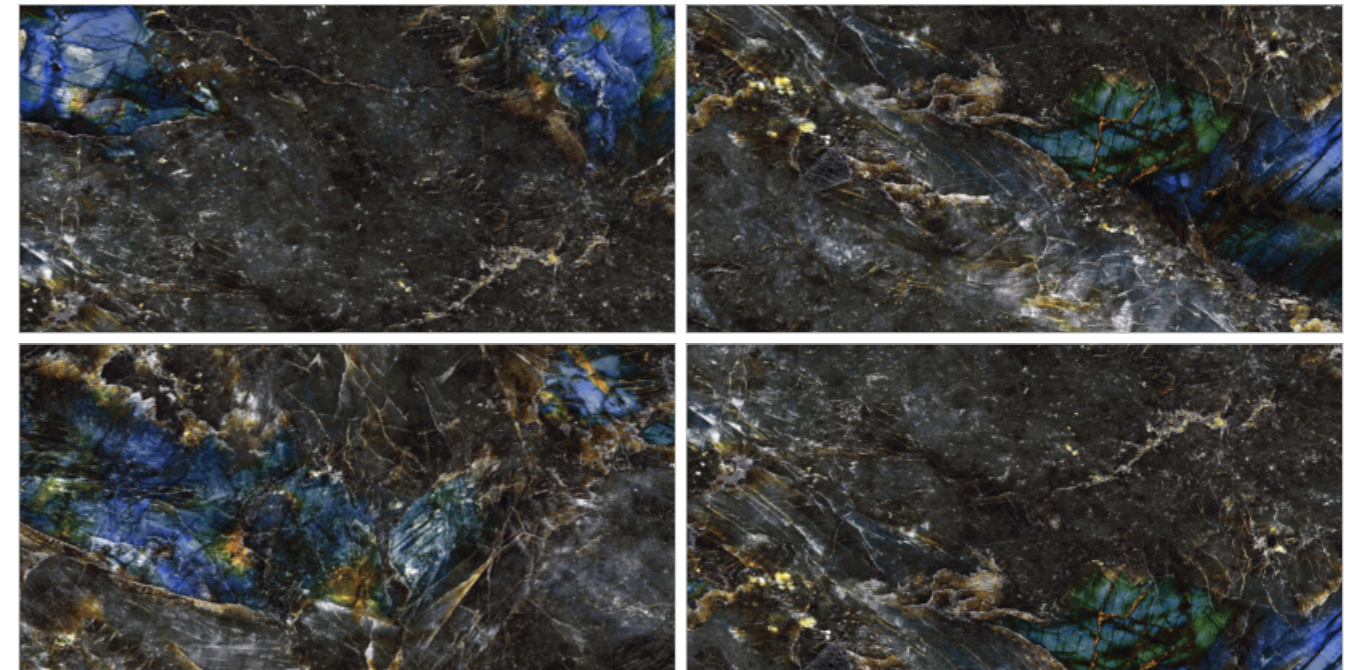

MULTI MILKYWAY

SURFACE: HIGH GLOSSY | RANDOM: 06

- Easy To Clean
- Chemical Resistance
- High Strength
- Easy Maintenance
- Stain Resistant