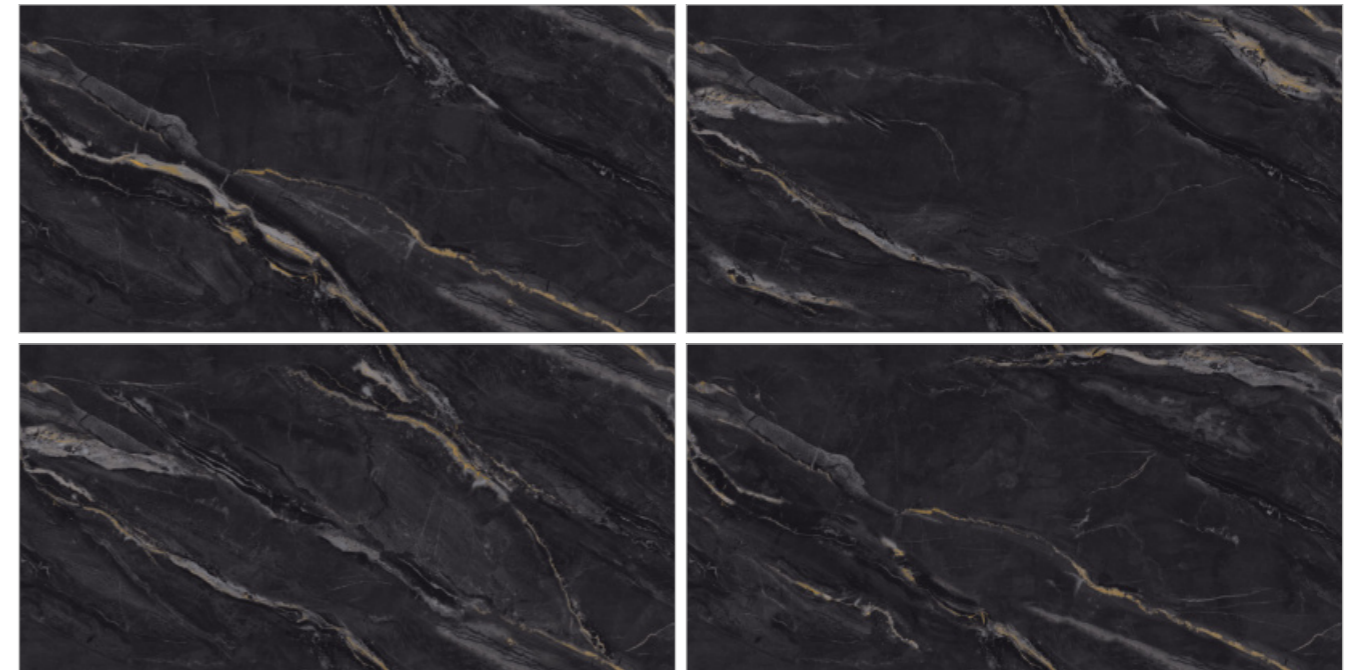

TERRACOTTA NAVY

SURFACE: HIGH GLOSS | RANDOM: 06

PREMIUM POLISH FOR SPACES THAT DEMAND BRILLIANCE.

TIFNY GOLD

SURFACE: HIGH GLOSS | RANDOM: 03

-  Easy To Clean
-  Chemical Resistance
-  High Strength
-  Easy Maintenance
-  Stain Resistant

TOBACCO BLACK DECOR

TOBACCO BLACK DECOR

SURFACE: HIGH GLOSSY | RANDOM: 01

GLOSS THAT TURNS
INTERIORS INTO EXPERIENCES.

TOBACCO BLACK

SURFACE: HIGH GLOSSY | RANDOM: 08

-  Easy To Clean
-  Chemical Resistance
-  High Strength
-  Easy Maintenance
-  Stain Resistant

TOBACCO CHOCO

SURFACE: HIGH GLOSSY | RANDOM: 08

**MODERN SHINE FOR
TIMELESS ELEGANCE.**

Easy To Clean

Chemical Resistance

High Strength

Easy Maintenance

Stain Resistant