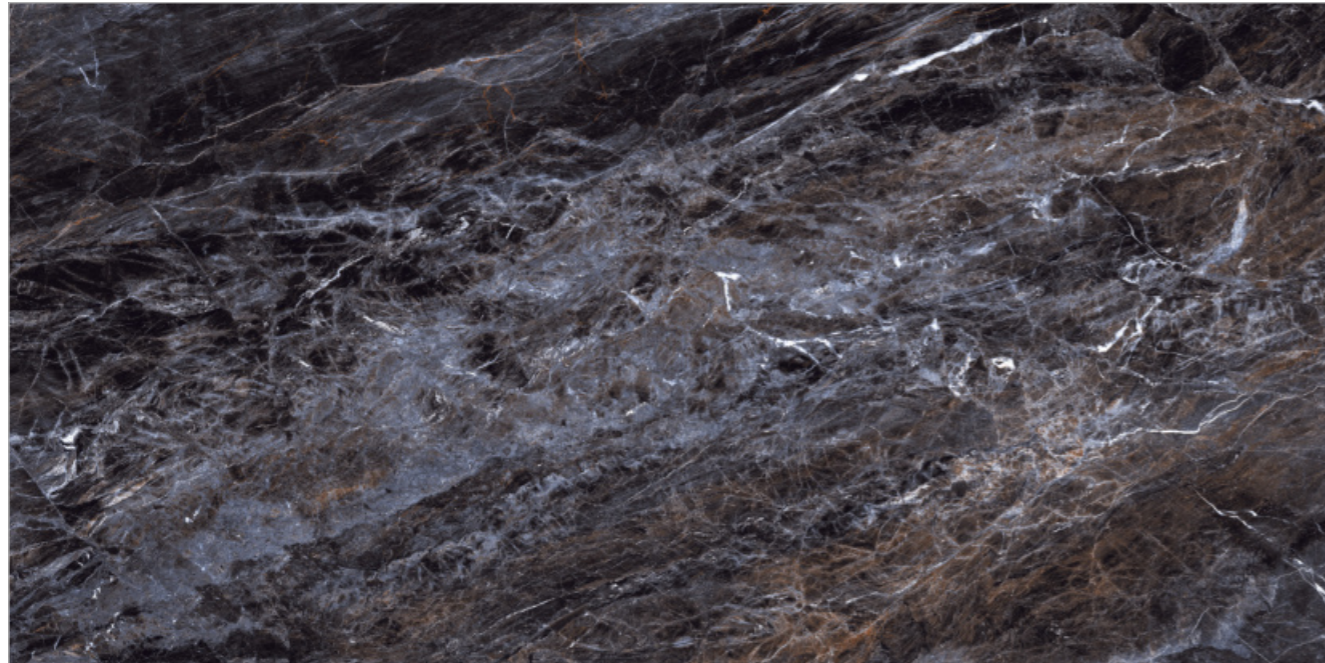

ROMAN VERSAILLES BLUE

SURFACE: HIGH GLOSSY | RANDOM: 08

GLOSS THAT COMPLEMENTS BOTH
CLASSIC AND MODERN SPACES.