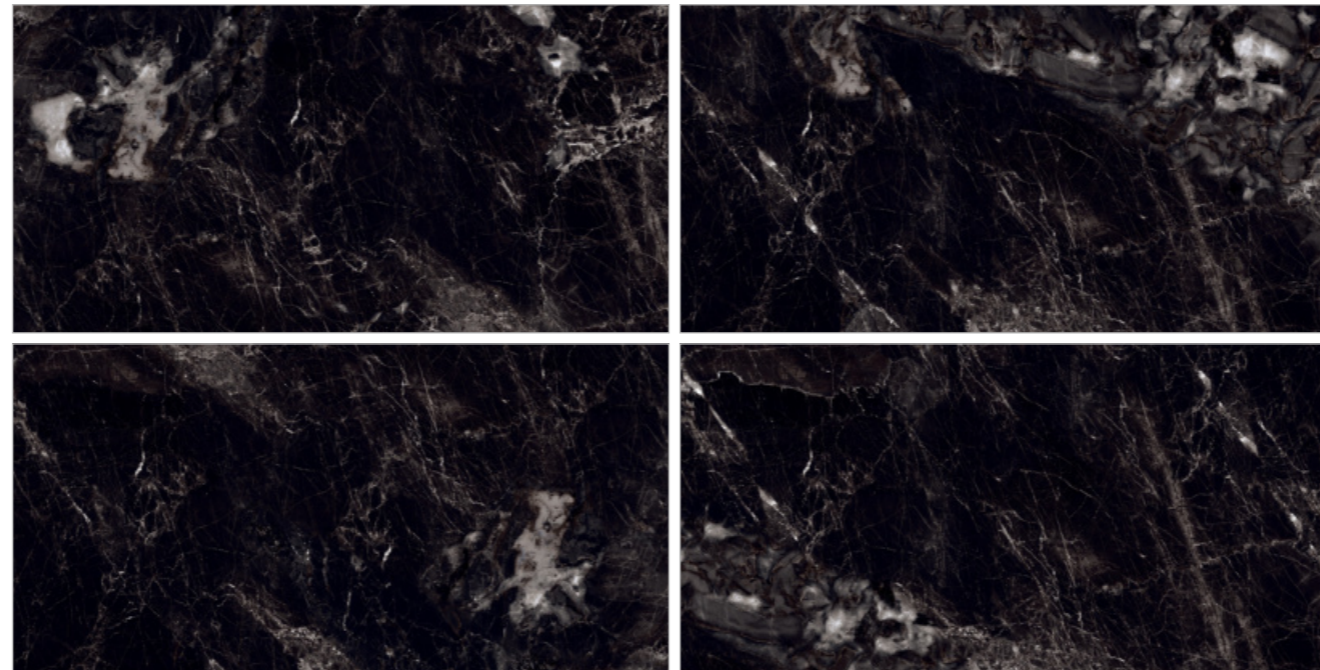

TAJ WHITE

SURFACE: HIGH GLOSSY | RANDOM: 08

**PURE SHINE THAT
ELEVATES EVERYDAY LIVING.**

Easy To Clean

Chemical Resistance

High Strength

Easy Maintenance

Stain Resistant