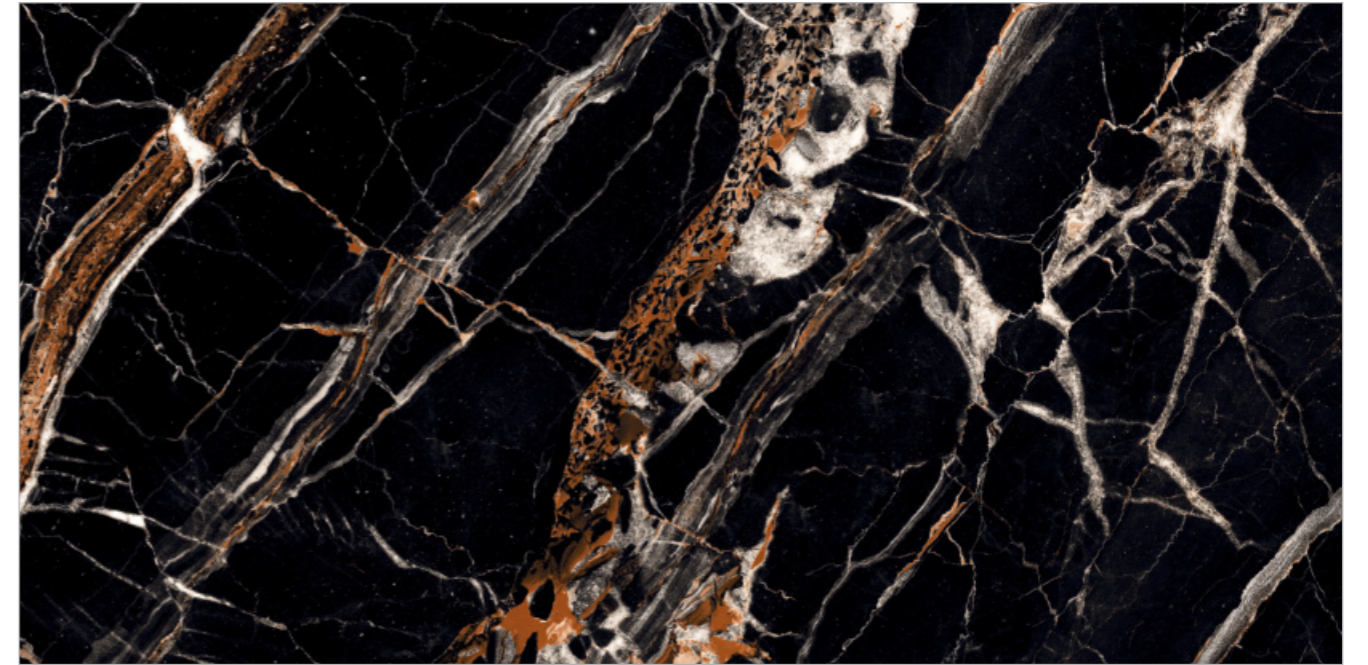

LEOPARD BLACK

SURFACE: HIGH GLOSSY | RANDOM: 06

- Easy To Clean
- Chemical Resistance
- High Strength
- Easy Maintenance
- Stain Resistant