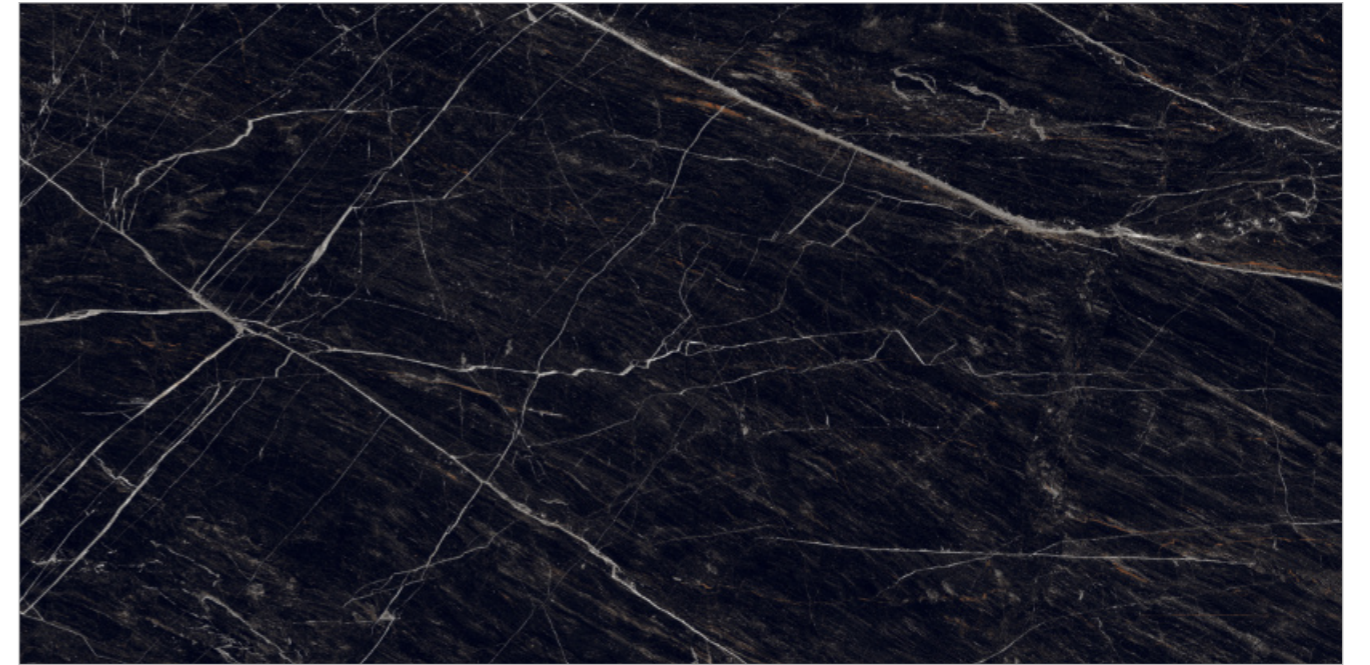

VESTAL BLACK

SURFACE: HIGH GLOSSY | RANDOM: 04

DESIGNED TO INSPIRE.
ENGINEERED TO IMPRESS.

VIOLETTA BLACK-BG

SURFACE: HIGH GLOSSY | RANDOM: 06

-  Easy To Clean
-  Chemical Resistance
-  High Strength
-  Easy Maintenance
-  Stain Resistant