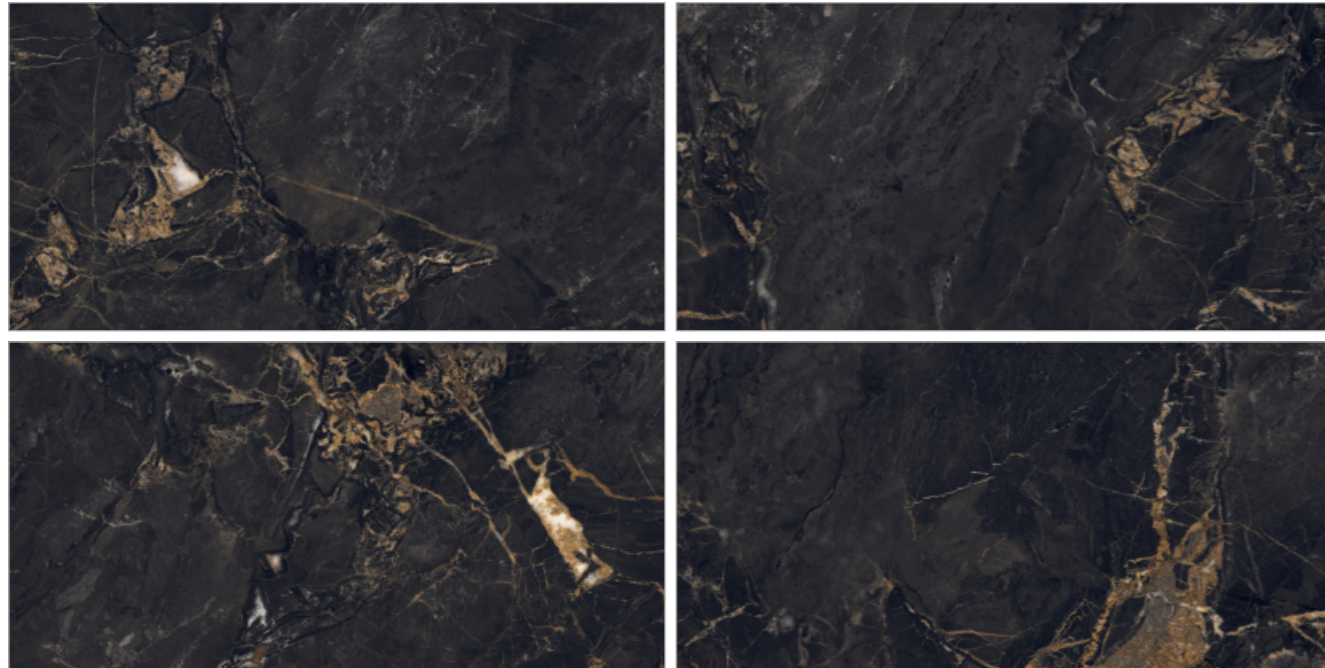

CARDIA BLACK

SURFACE: HIGH GLOSSY | RANDOM: 08

**SURFACES THAT SPARKLE
WITH SOPHISTICATION.**