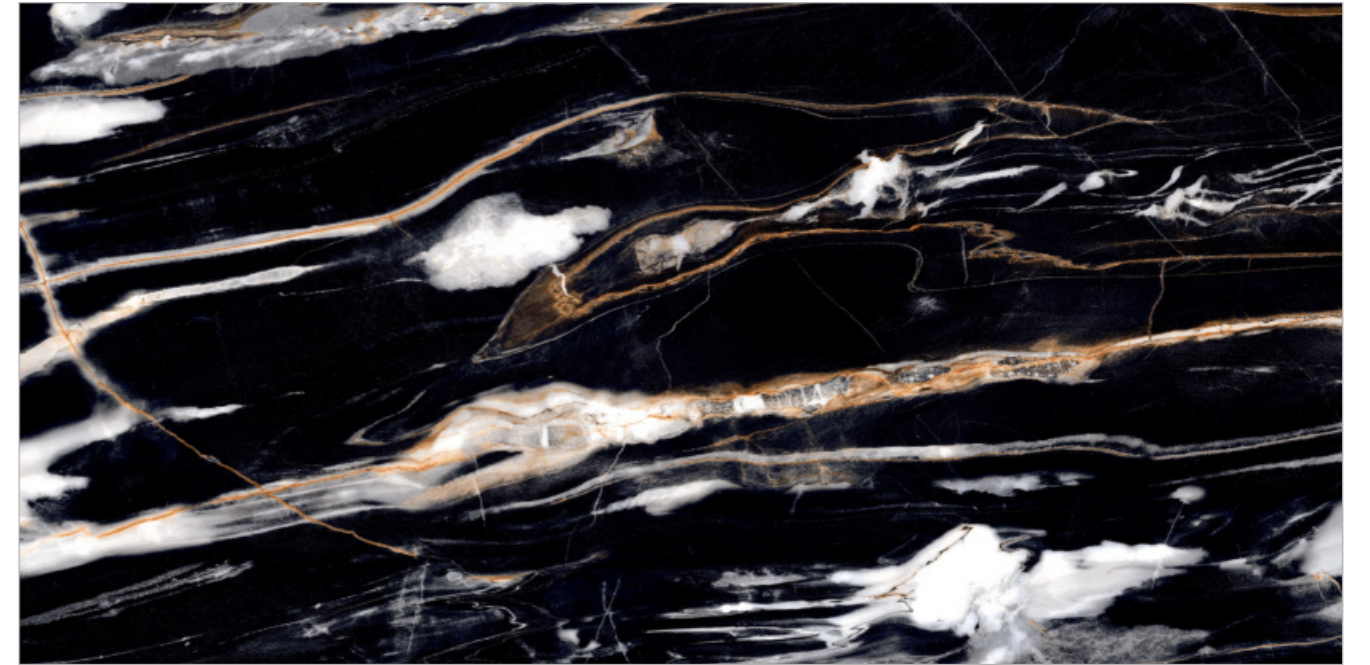

CLOUD BLACK

SURFACE: HIGH GLOSSY | RANDOM: 04

- Easy To Clean
- Chemical Resistance
- High Strength
- Easy Maintenance
- Stain Resistant