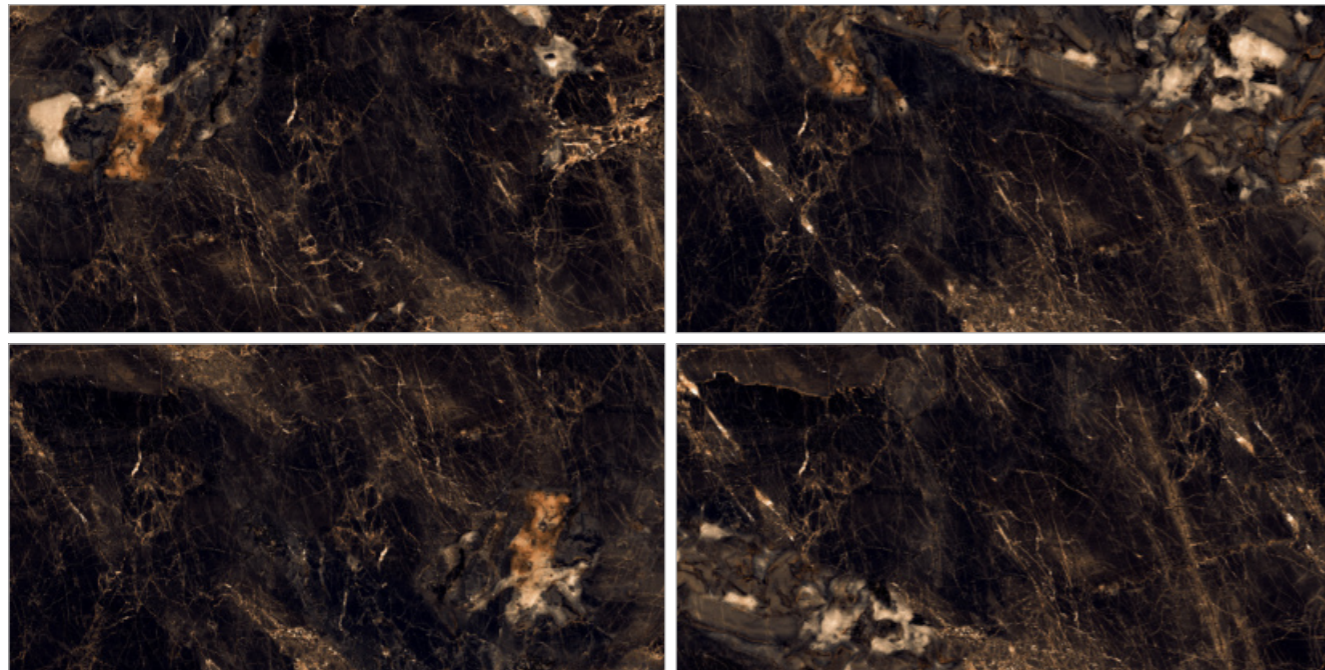

STRATUM PORTORO

SURFACE: HIGH GLOSSY | RANDOM: 03

**HIGH-GLOSS TEXTURES
THAT CELEBRATE LUXURY.**

-  Easy To Clean
-  Chemical Resistance
-  High Strength
-  Easy Maintenance
-  Stain Resistant

TAJ GOLD

TAJ GOLD