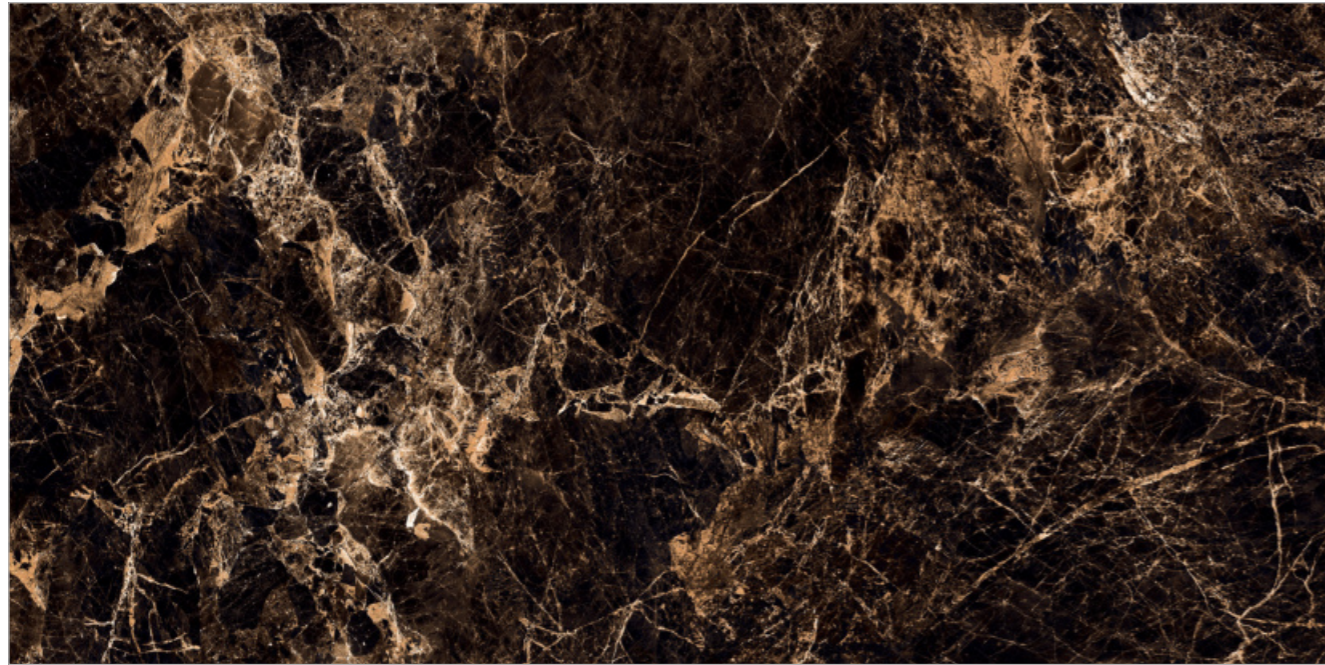

BOCOTE BROWN

SURFACE: HIGH GLOSSY | RANDOM: 08

**GLOSS THAT CAPTURES
LIGHT AND ATTENTION.**

BURBERRY BLACK

SURFACE: HIGH GLOSSY | RANDOM: 03

-  Easy To Clean
-  Chemical Resistance
-  High Strength
-  Easy Maintenance
-  Stain Resistant