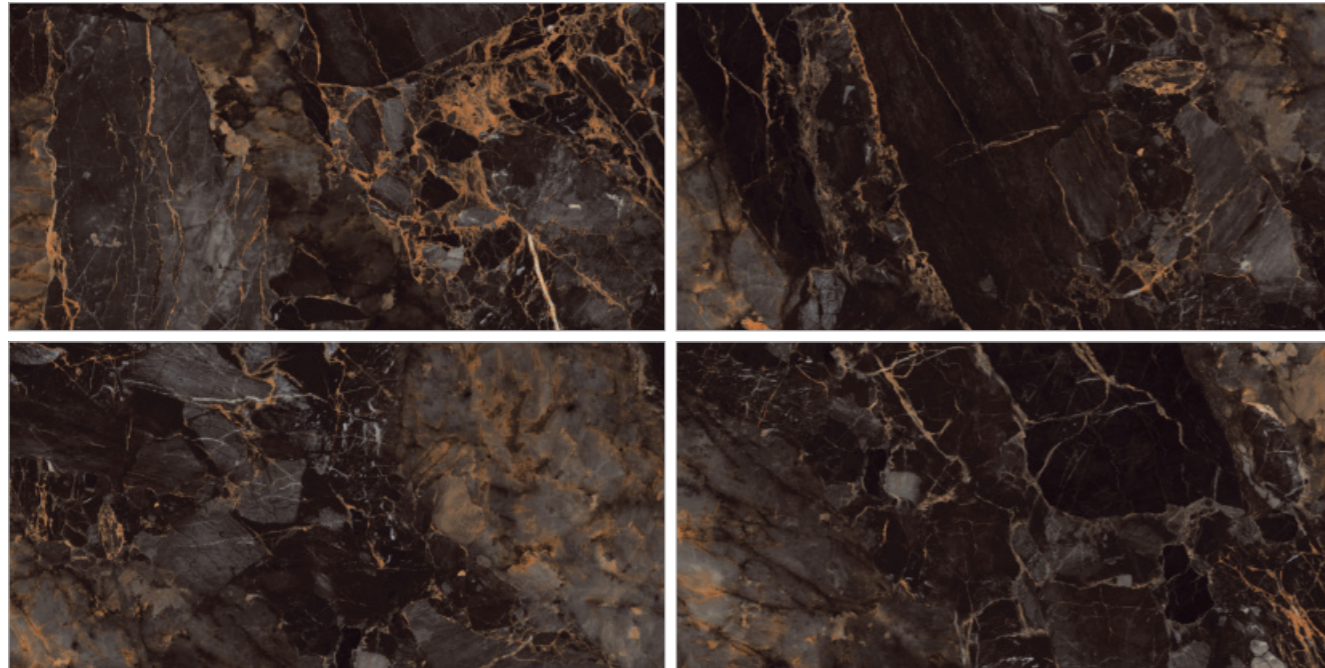

KRUD BLACK

SURFACE: HIGH GLOSSY | RANDOM: 08

TILES THAT ADD LIGHT,
STYLE, AND GRANDEUR.