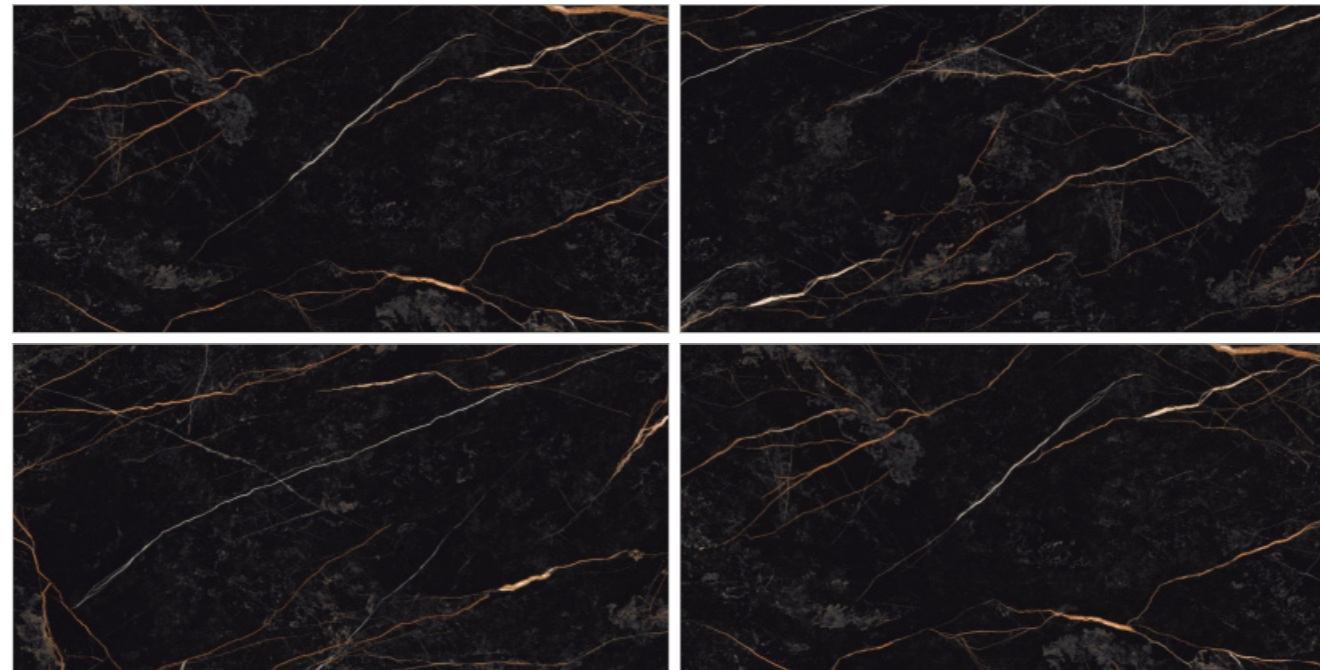

SAHARA NOIR BLACK-BG

SURFACE: HIGH GLOSSY | RANDOM: 06

DESIGNED TO SHINE,
BUILT TO ENDURE.

SAINT LAURENT-BG

SURFACE: HIGH GLOSSY | RANDOM: 07

-  Easy To Clean
-  Chemical Resistance
-  High Strength
-  Easy Maintenance
-  Stain Resistant