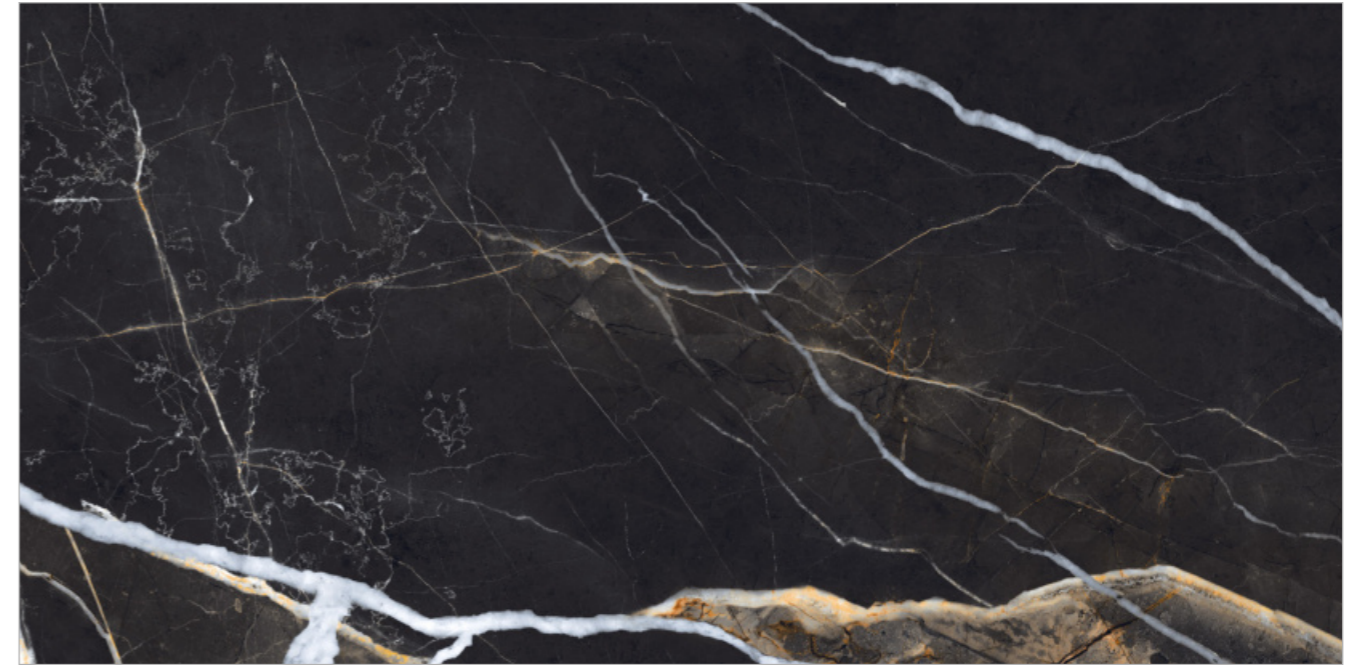

NOFER BLACK

SURFACE: HIGH GLOSSY | RANDOM: 08

- Easy To Clean
- Chemical Resistance
- High Strength
- Easy Maintenance
- Stain Resistant