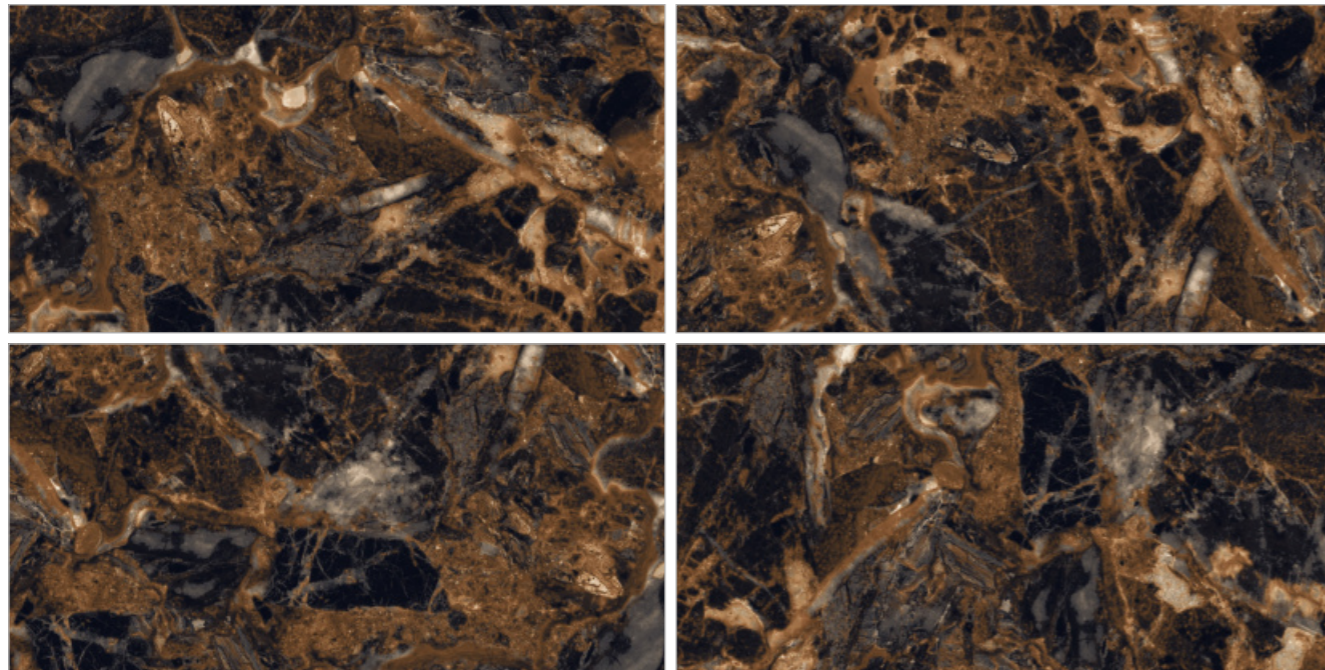

NIPON NATURAL

NIPON NATURAL

SURFACE: HIGH GLOSSY | RANDOM: 03

REFLECTIVE FINISHES
THAT REDEFINE ELEGANCE.

NOFER BLACK

SURFACE: HIGH GLOSSY | RANDOM: 08

-  Easy To Clean
-  Chemical Resistance
-  High Strength
-  Easy Maintenance
-  Stain Resistant