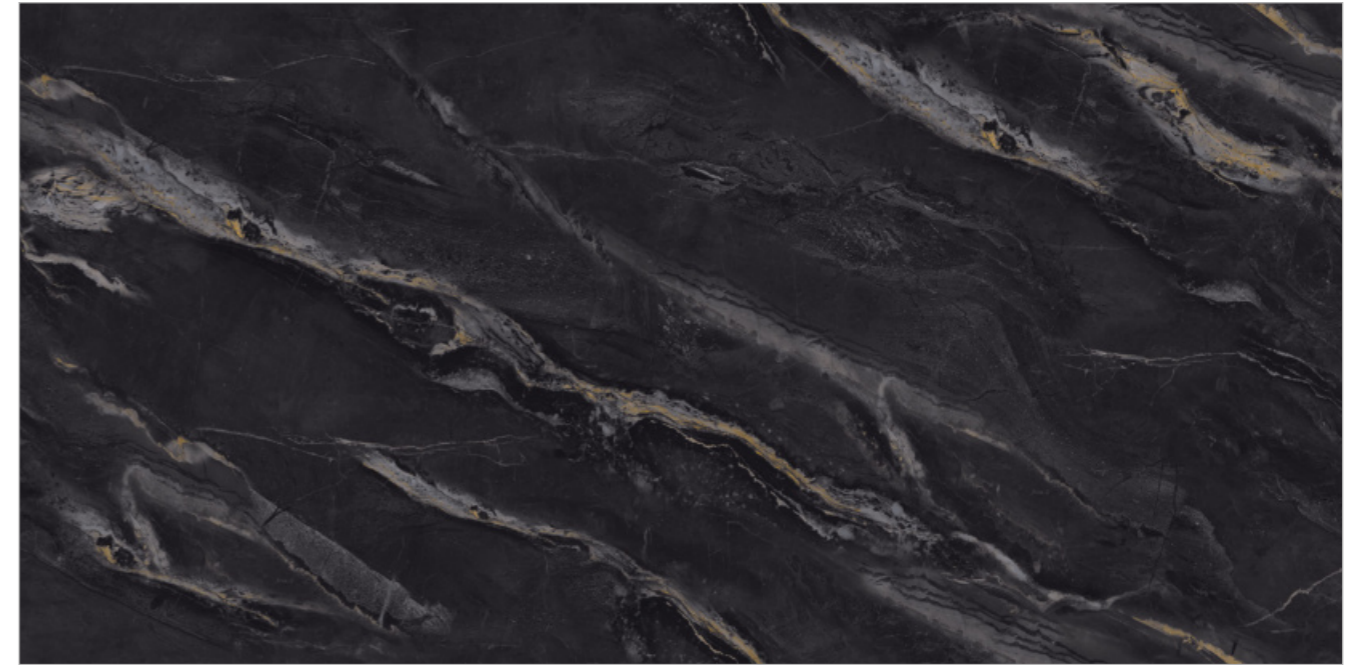

TOBACCO BLACK

SURFACE: HIGH GLOSSY | RANDOM: 08

- Easy To Clean
- Chemical Resistance
- High Strength
- Easy Maintenance
- Stain Resistant