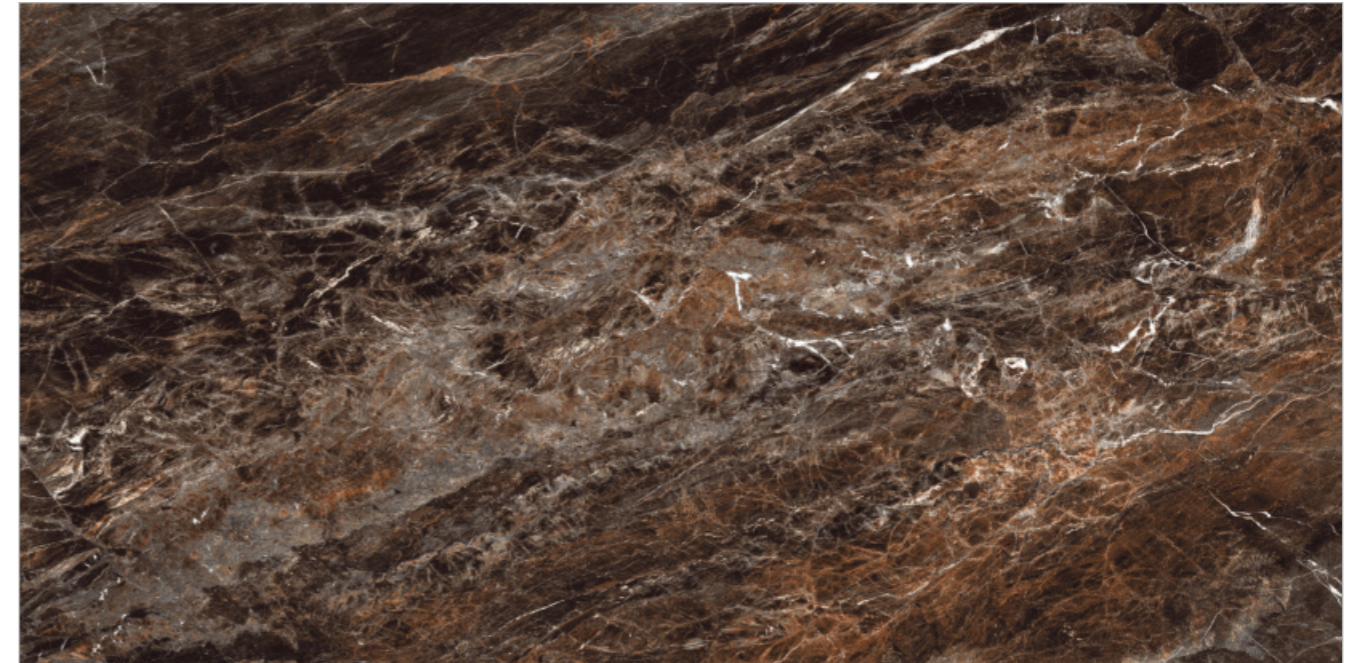

ROMAN VERSAILLES BROWN

SURFACE: HIGH GLOSSY | RANDOM: 08

- Easy To Clean
- Chemical Resistance
- High Strength
- Easy Maintenance
- Stain Resistant