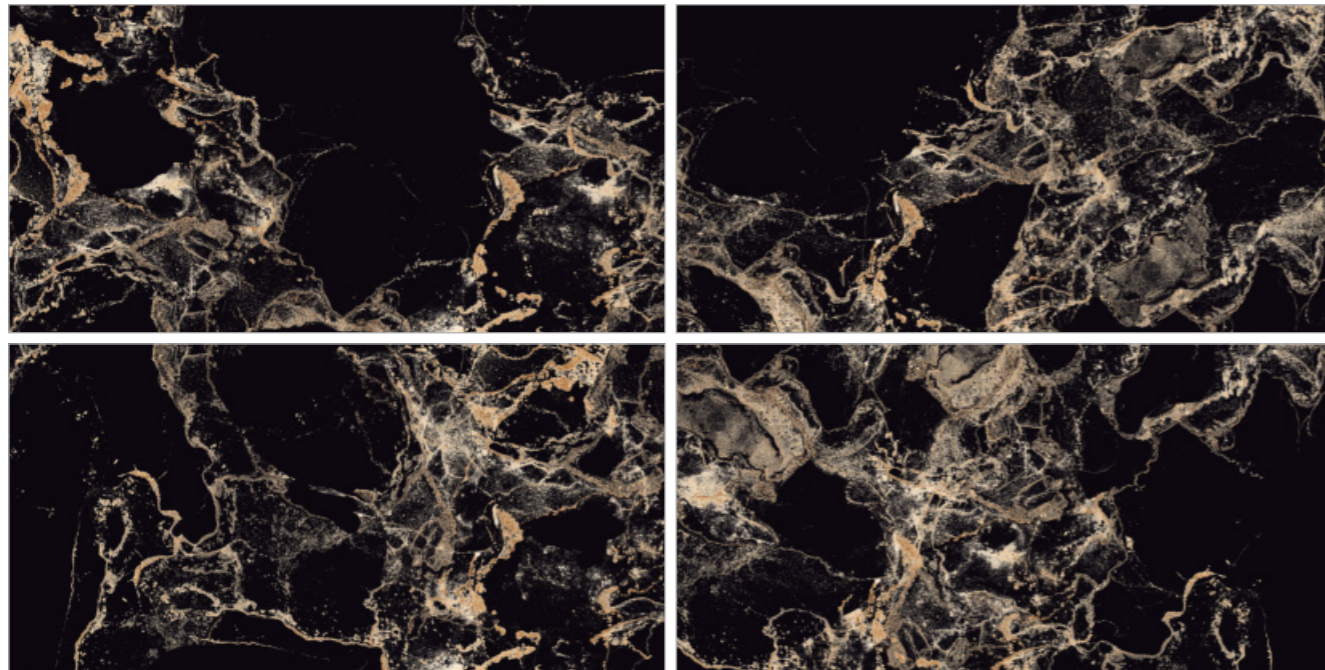

ARROW BLACK

ARROW BLACK

SURFACE: HIGH GLOSSY | RANDOM: 02

DESIGNED WITH PURPOSE
BUILT WITH PASSION.

ARROW MULTI

SURFACE: HIGH GLOSSY | RANDOM: 02

-  Easy To Clean
-  Chemical Resistance
-  High Strength
-  Easy Maintenance
-  Stain Resistant