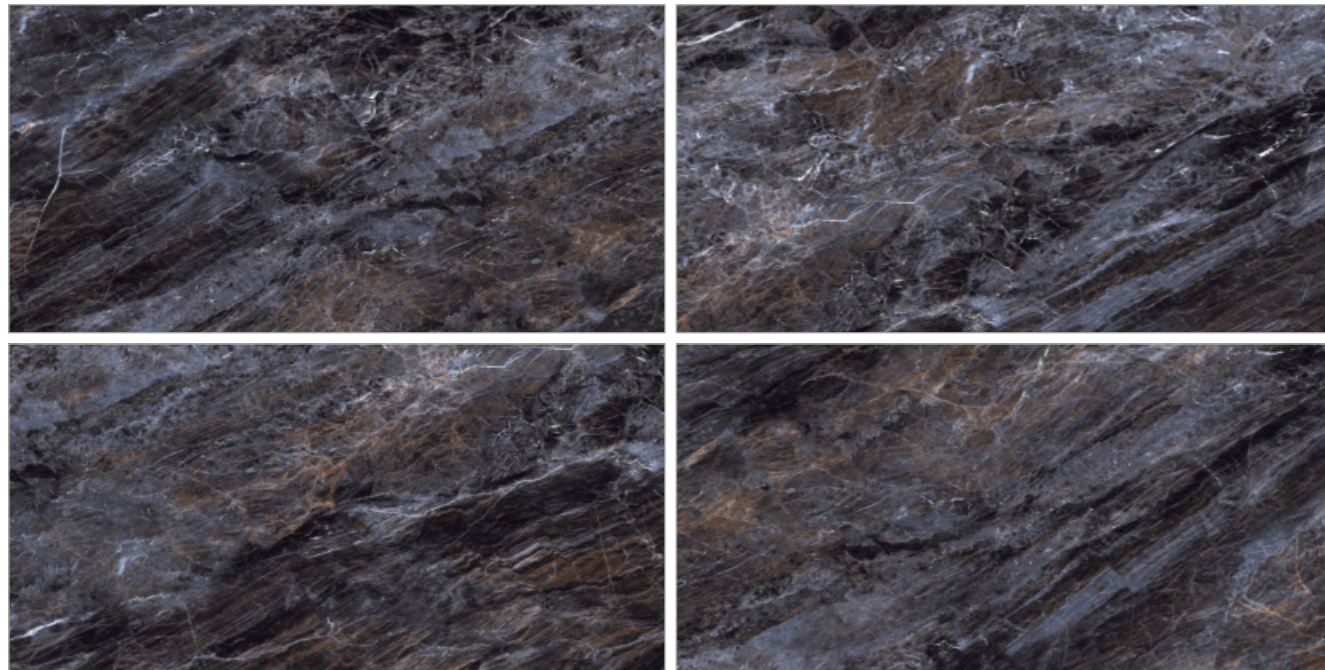

ROMAN VERSAILLES BLUE

SURFACE: HIGH GLOSSY | RANDOM: 08

GLOSS THAT COMPLEMENTS BOTH
CLASSIC AND MODERN SPACES.