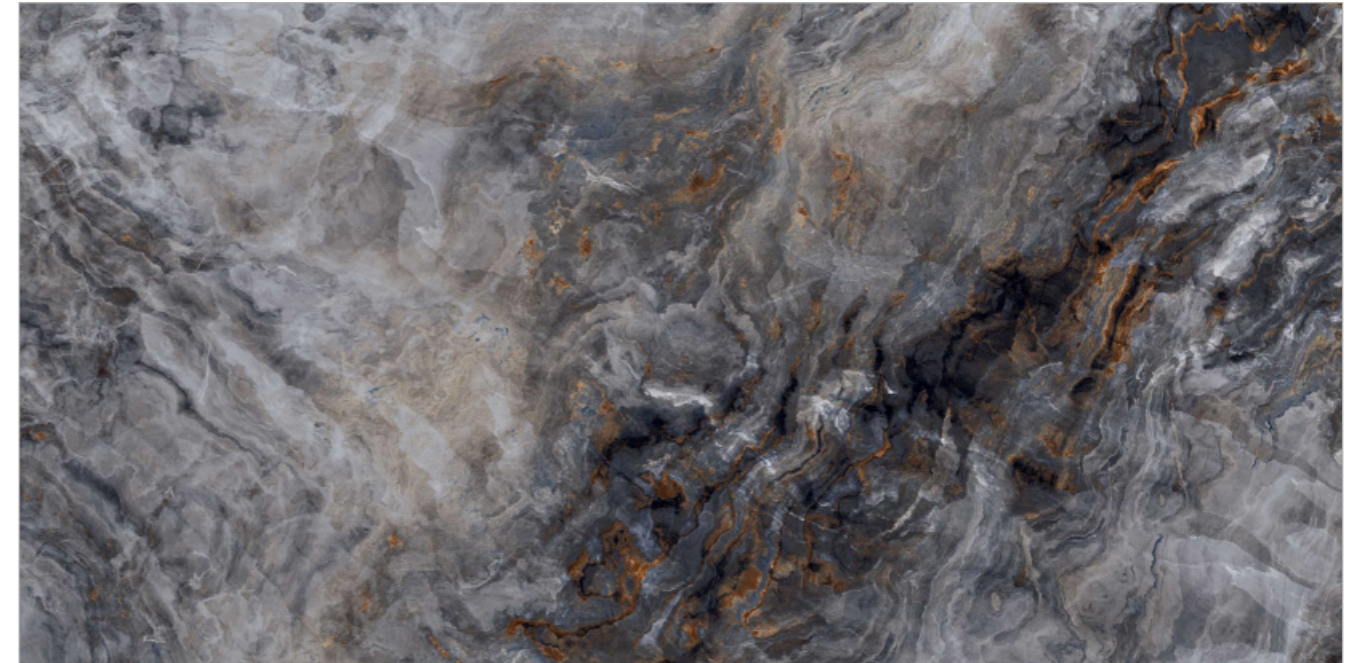

RAINBOW BLACK

SURFACE: HIGH GLOSSY | RANDOM: 08

- Easy To Clean
- Chemical Resistance
- High Strength
- Easy Maintenance
- Stain Resistant