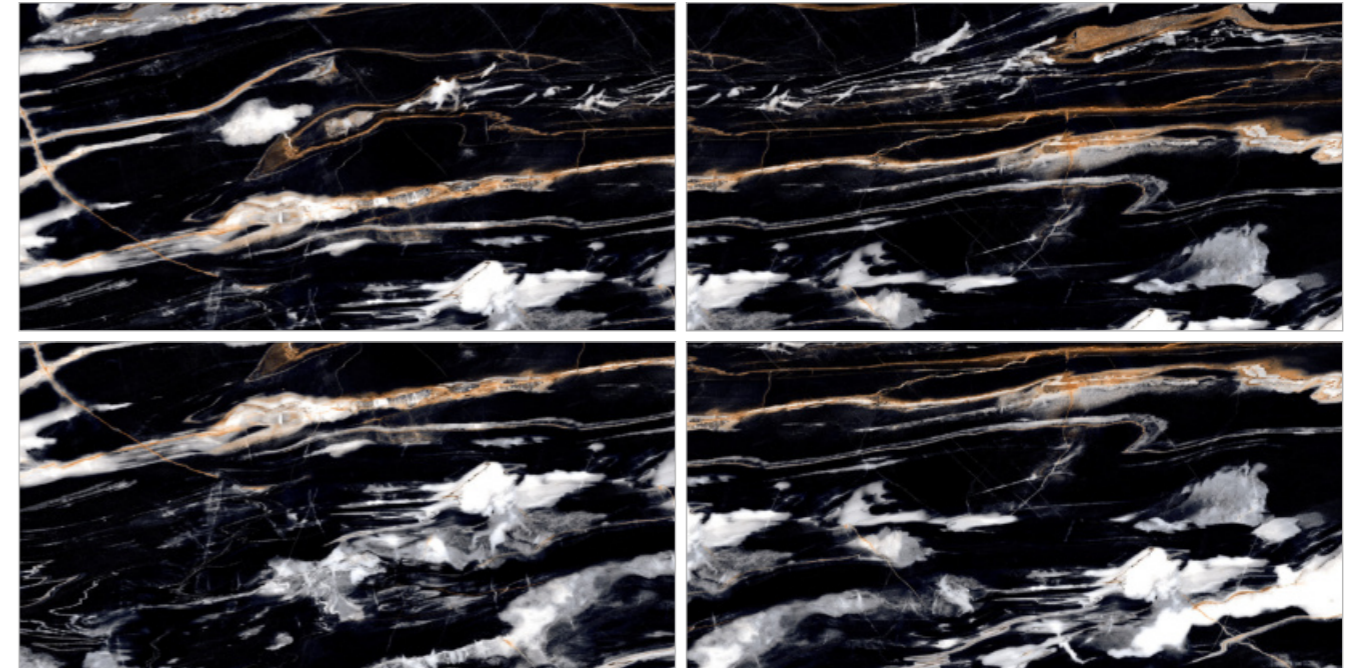

CLOUD BLACK

SURFACE: HIGH GLOSSY | RANDOM: 04

- Easy To Clean
- Chemical Resistance
- High Strength
- Easy Maintenance
- Stain Resistant