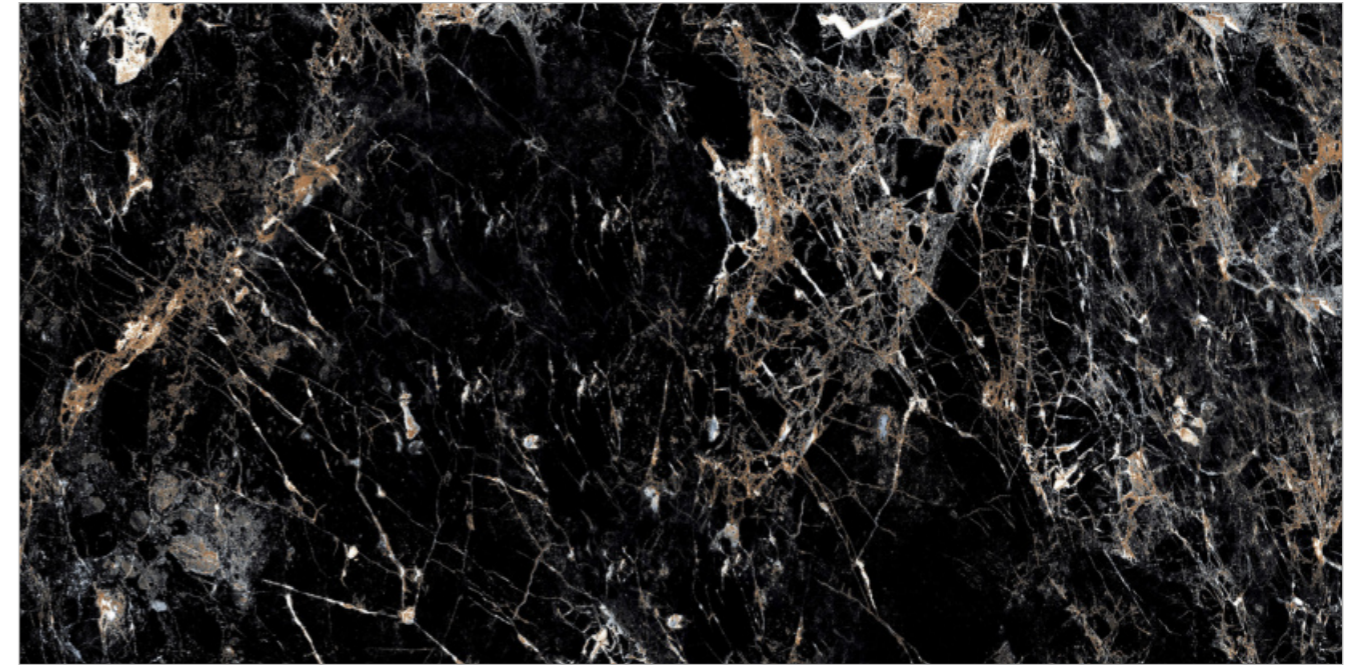

BOCOTE BROWN

SURFACE: HIGH GLOSSY | RANDOM: 08

**GLOSS THAT CAPTURES
LIGHT AND ATTENTION.**

BURBERRY BLACK

SURFACE: HIGH GLOSSY | RANDOM: 03

-  Easy To Clean
-  Chemical Resistance
-  High Strength
-  Easy Maintenance
-  Stain Resistant