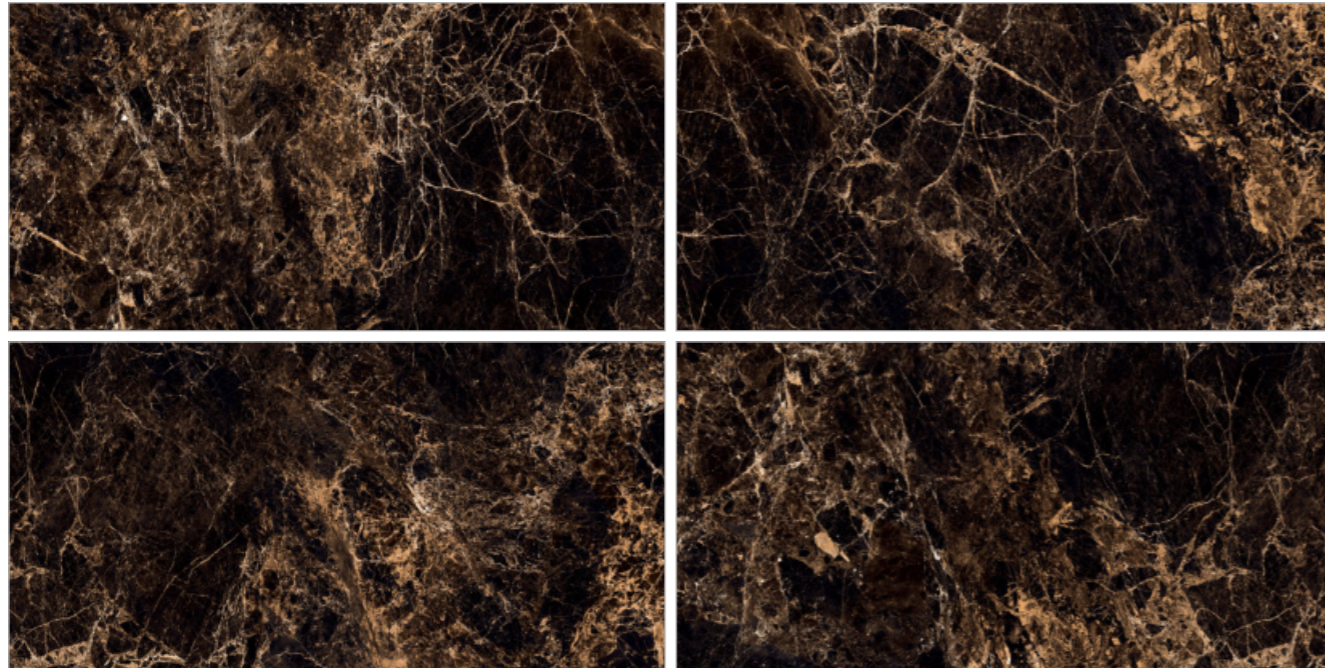

BOCOTE BROWN

SURFACE: HIGH GLOSSY | RANDOM: 08

**GLOSS THAT CAPTURES
LIGHT AND ATTENTION.**

BURBERRY BLACK

SURFACE: HIGH GLOSSY | RANDOM: 03

-  Easy To Clean
-  Chemical Resistance
-  High Strength
-  Easy Maintenance
-  Stain Resistant