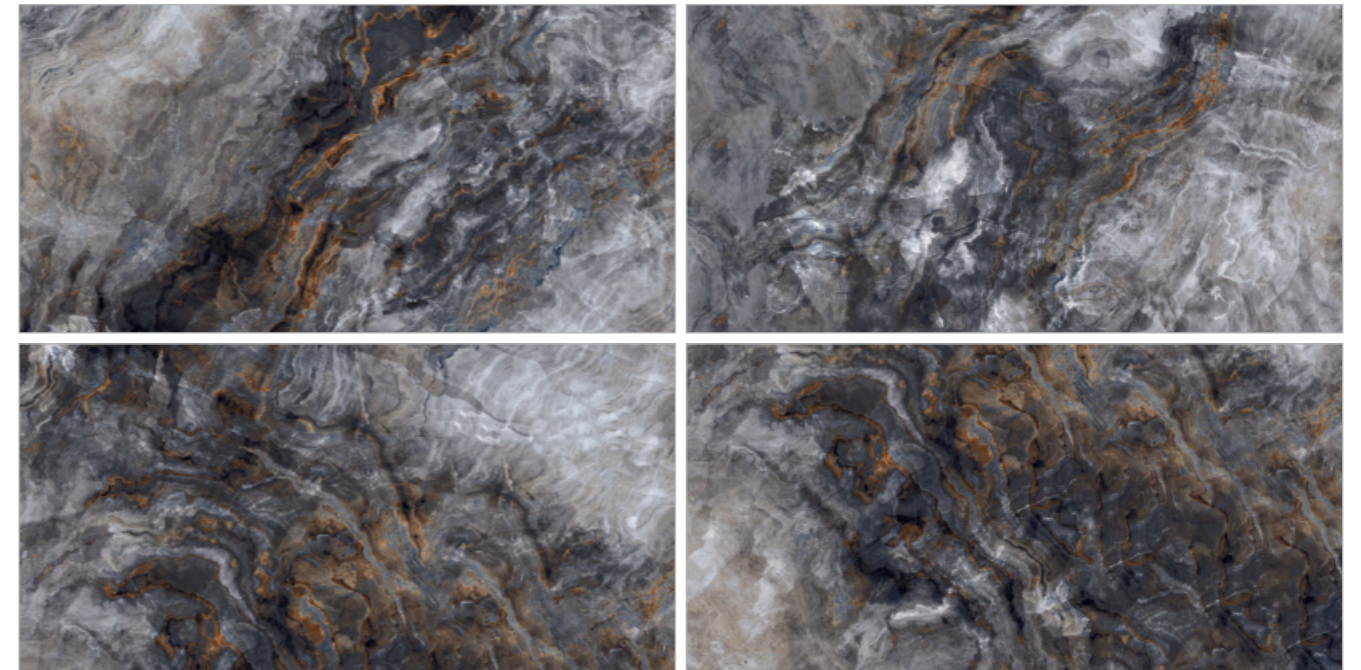

RAINBOW BLACK

SURFACE: HIGH GLOSSY | RANDOM: 08

- Easy To Clean
- Chemical Resistance
- High Strength
- Easy Maintenance
- Stain Resistant