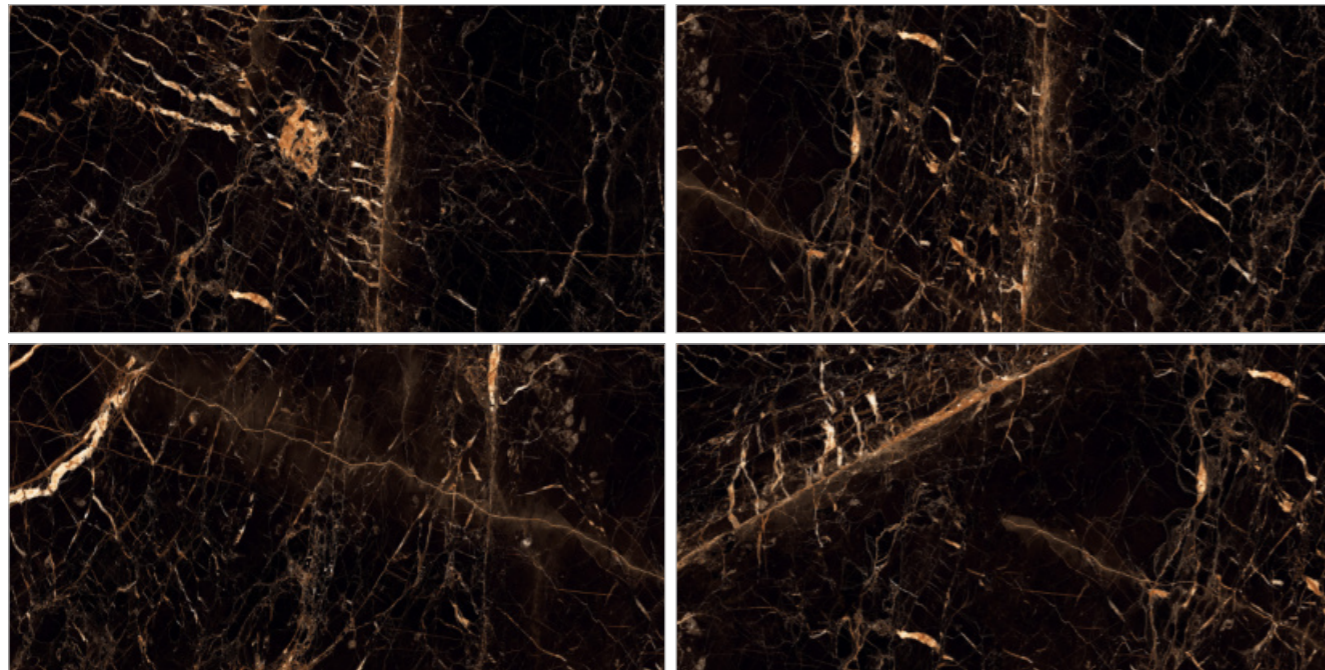

FASCIA BLACK

FASCIA BLACK

SURFACE: HIGH GLOSSY | RANDOM: 04

PREMIUM POLISH FOR SPACES THAT DEMAND BRILLIANCE.

GALAXY GOLD

SURFACE: HIGH GLOSSY | RANDOM: 04

-  Easy To Clean
-  Chemical Resistance
-  High Strength
-  Easy Maintenance
-  Stain Resistant