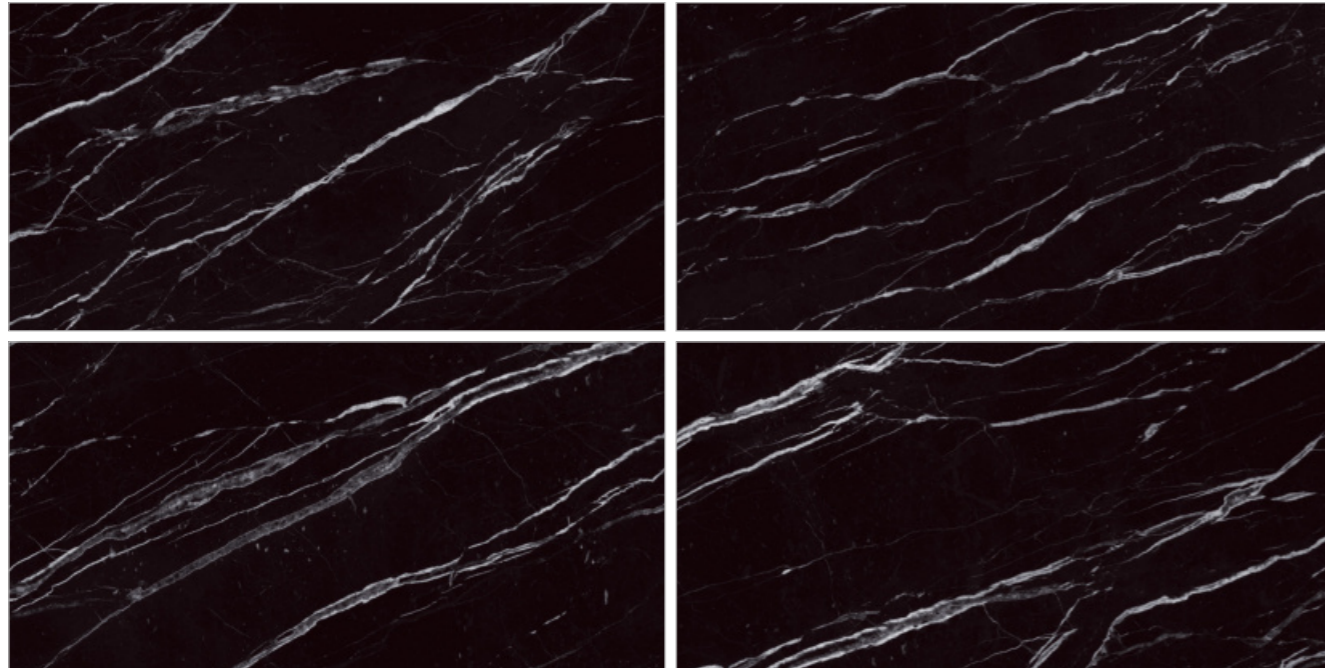

VESTAL BLACK

SURFACE: HIGH GLOSSY | RANDOM: 04

DESIGNED TO INSPIRE.
ENGINEERED TO IMPRESS.

VIOLETTA BLACK-BG

SURFACE: HIGH GLOSSY | RANDOM: 06

-  Easy To Clean
-  Chemical Resistance
-  High Strength
-  Easy Maintenance
-  Stain Resistant