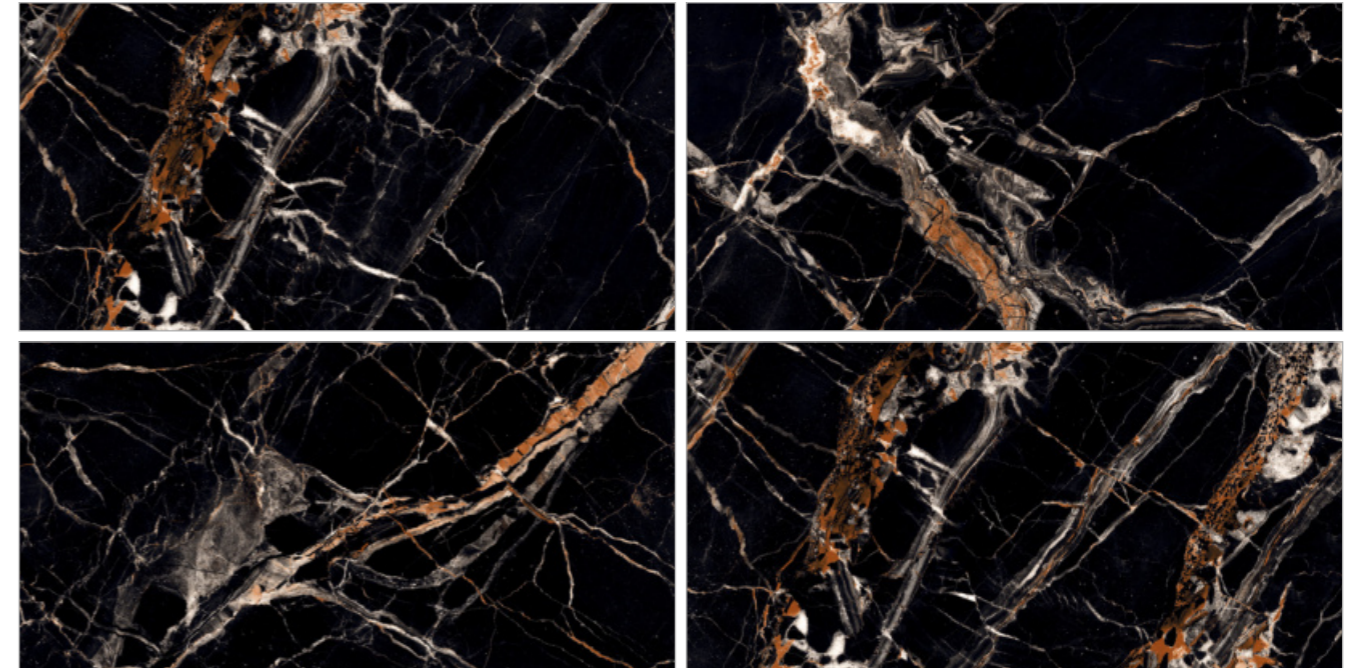

LEOPARD BLACK

SURFACE: HIGH GLOSSY | RANDOM: 06

- Easy To Clean
- Chemical Resistance
- High Strength
- Easy Maintenance
- Stain Resistant