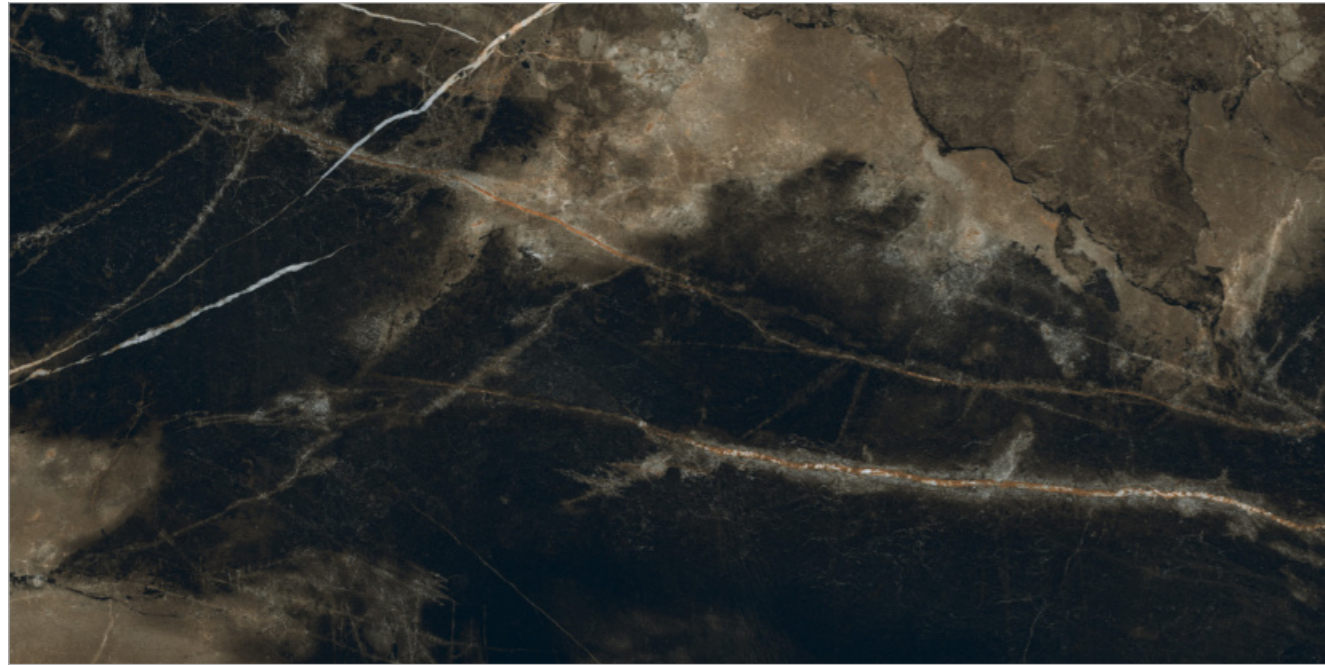

NIPON NATURAL

SURFACE: HIGH GLOSSY | RANDOM: 03

REFLECTIVE FINISHES
THAT REDEFINE ELEGANCE.