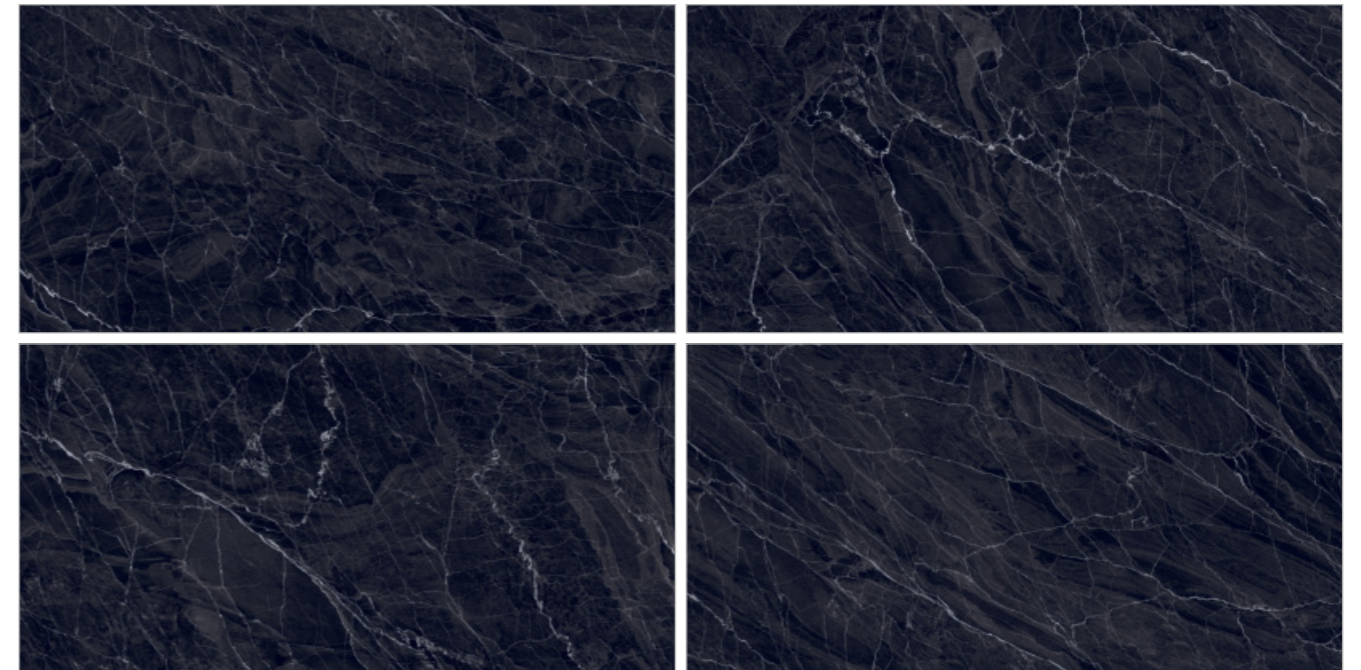

ESSEN BLACK

SURFACE: HIGH GLOSSY | RANDOM: 04

- Easy To Clean
- Chemical Resistance
- High Strength
- Easy Maintenance
- Stain Resistant