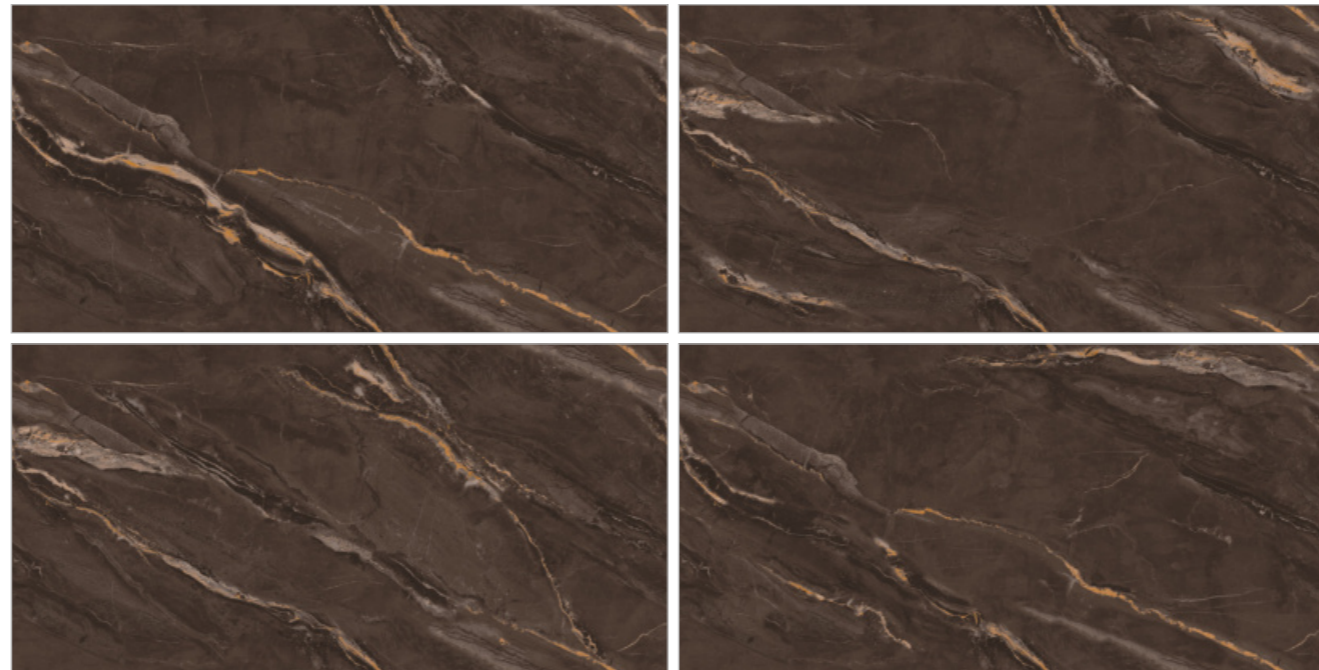

TERRACOTTA NAVY

SURFACE: HIGH GLOSS | RANDOM: 06

PREMIUM POLISH FOR SPACES THAT DEMAND BRILLIANCE.

TIFNY GOLD

SURFACE: HIGH GLOSS | RANDOM: 03

-  Easy To Clean
-  Chemical Resistance
-  High Strength
-  Easy Maintenance
-  Stain Resistant

TOBACCO BLACK DECOR

TOBACCO BLACK DECOR

SURFACE: HIGH GLOSSY | RANDOM: 01

GLOSS THAT TURNS
INTERIORS INTO EXPERIENCES.

TOBACCO BLACK

SURFACE: HIGH GLOSSY | RANDOM: 08

-  Easy To Clean
-  Chemical Resistance
-  High Strength
-  Easy Maintenance
-  Stain Resistant

TOBACCO CHOCO

SURFACE: HIGH GLOSSY | RANDOM: 08

**MODERN SHINE FOR
TIMELESS ELEGANCE.**

Easy To Clean

Chemical Resistance

High Strength

Easy Maintenance

Stain Resistant