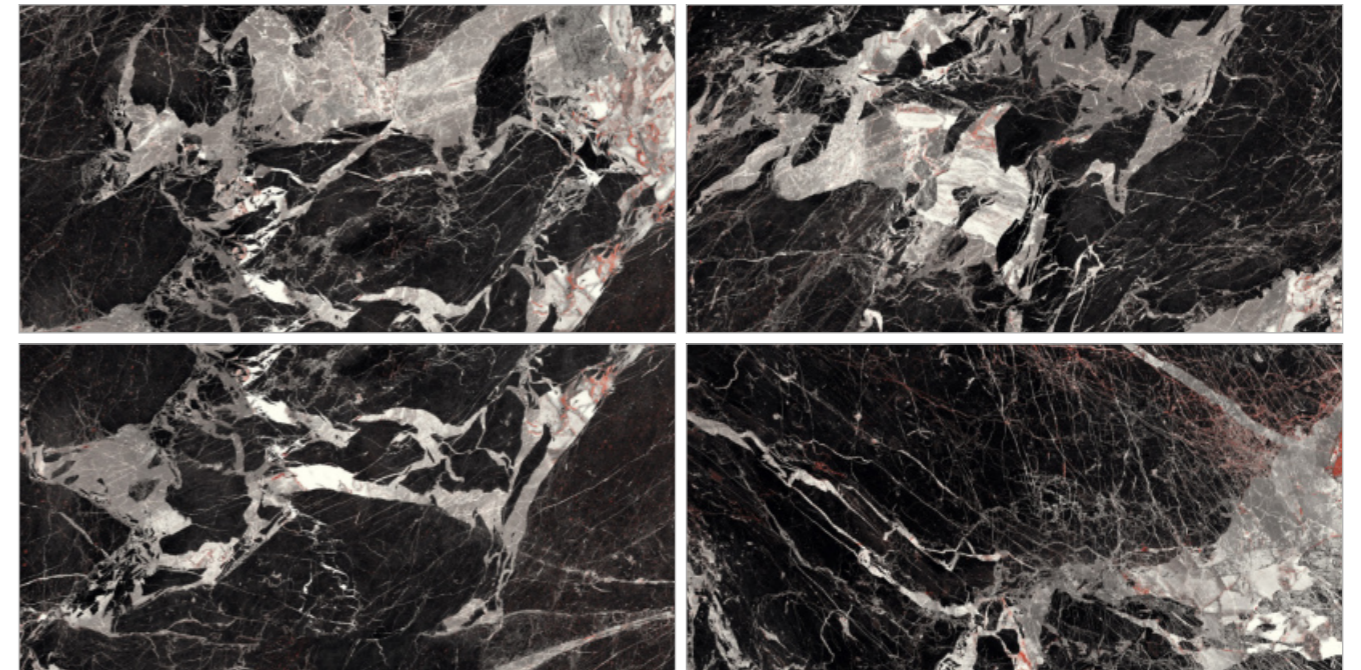

ASTRUS GRIGIO

SURFACE: HIGH GLOSSY | RANDOM: 08

- Easy To Clean
- Chemical Resistance
- High Strength
- Easy Maintenance
- Stain Resistant