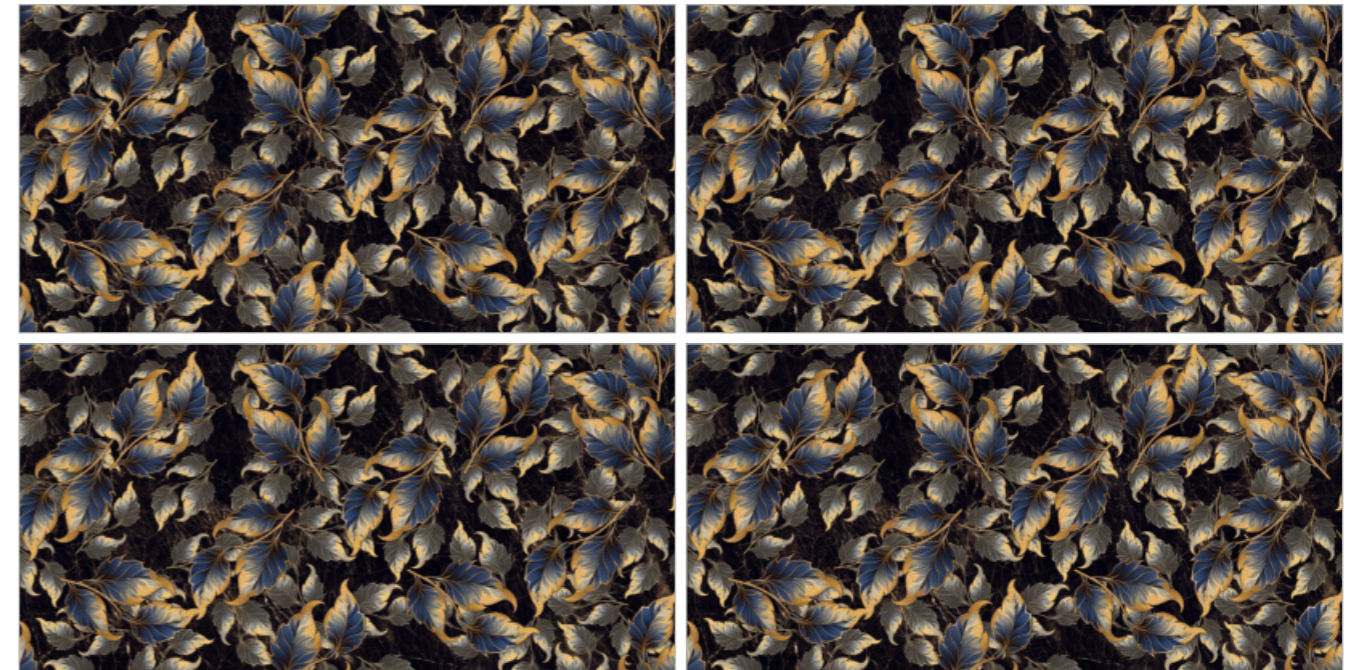

TAJ GOLD DECOR

SURFACE: HIGH GLOSSY | RANDOM: 01

- Easy To Clean
- Chemical Resistance
- High Strength
- Easy Maintenance
- Stain Resistant