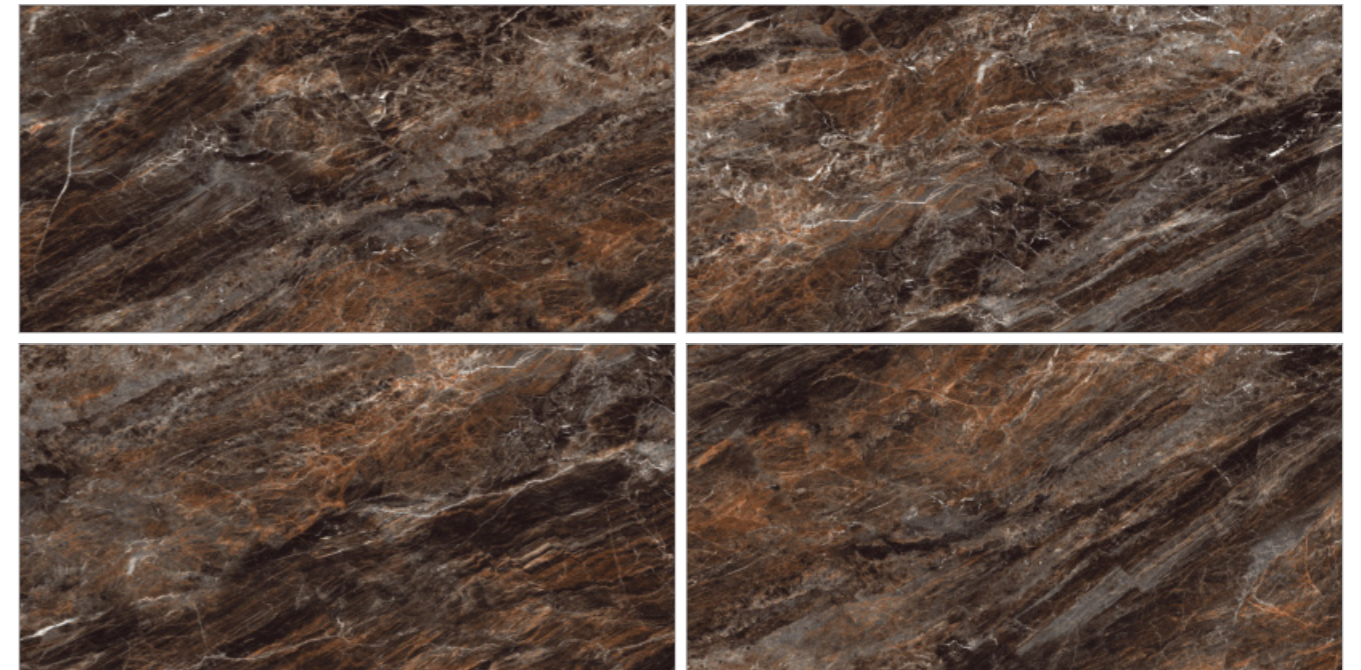

ROMAN VERSAILLES BROWN

SURFACE: HIGH GLOSSY | RANDOM: 08

- Easy To Clean
- Chemical Resistance
- High Strength
- Easy Maintenance
- Stain Resistant