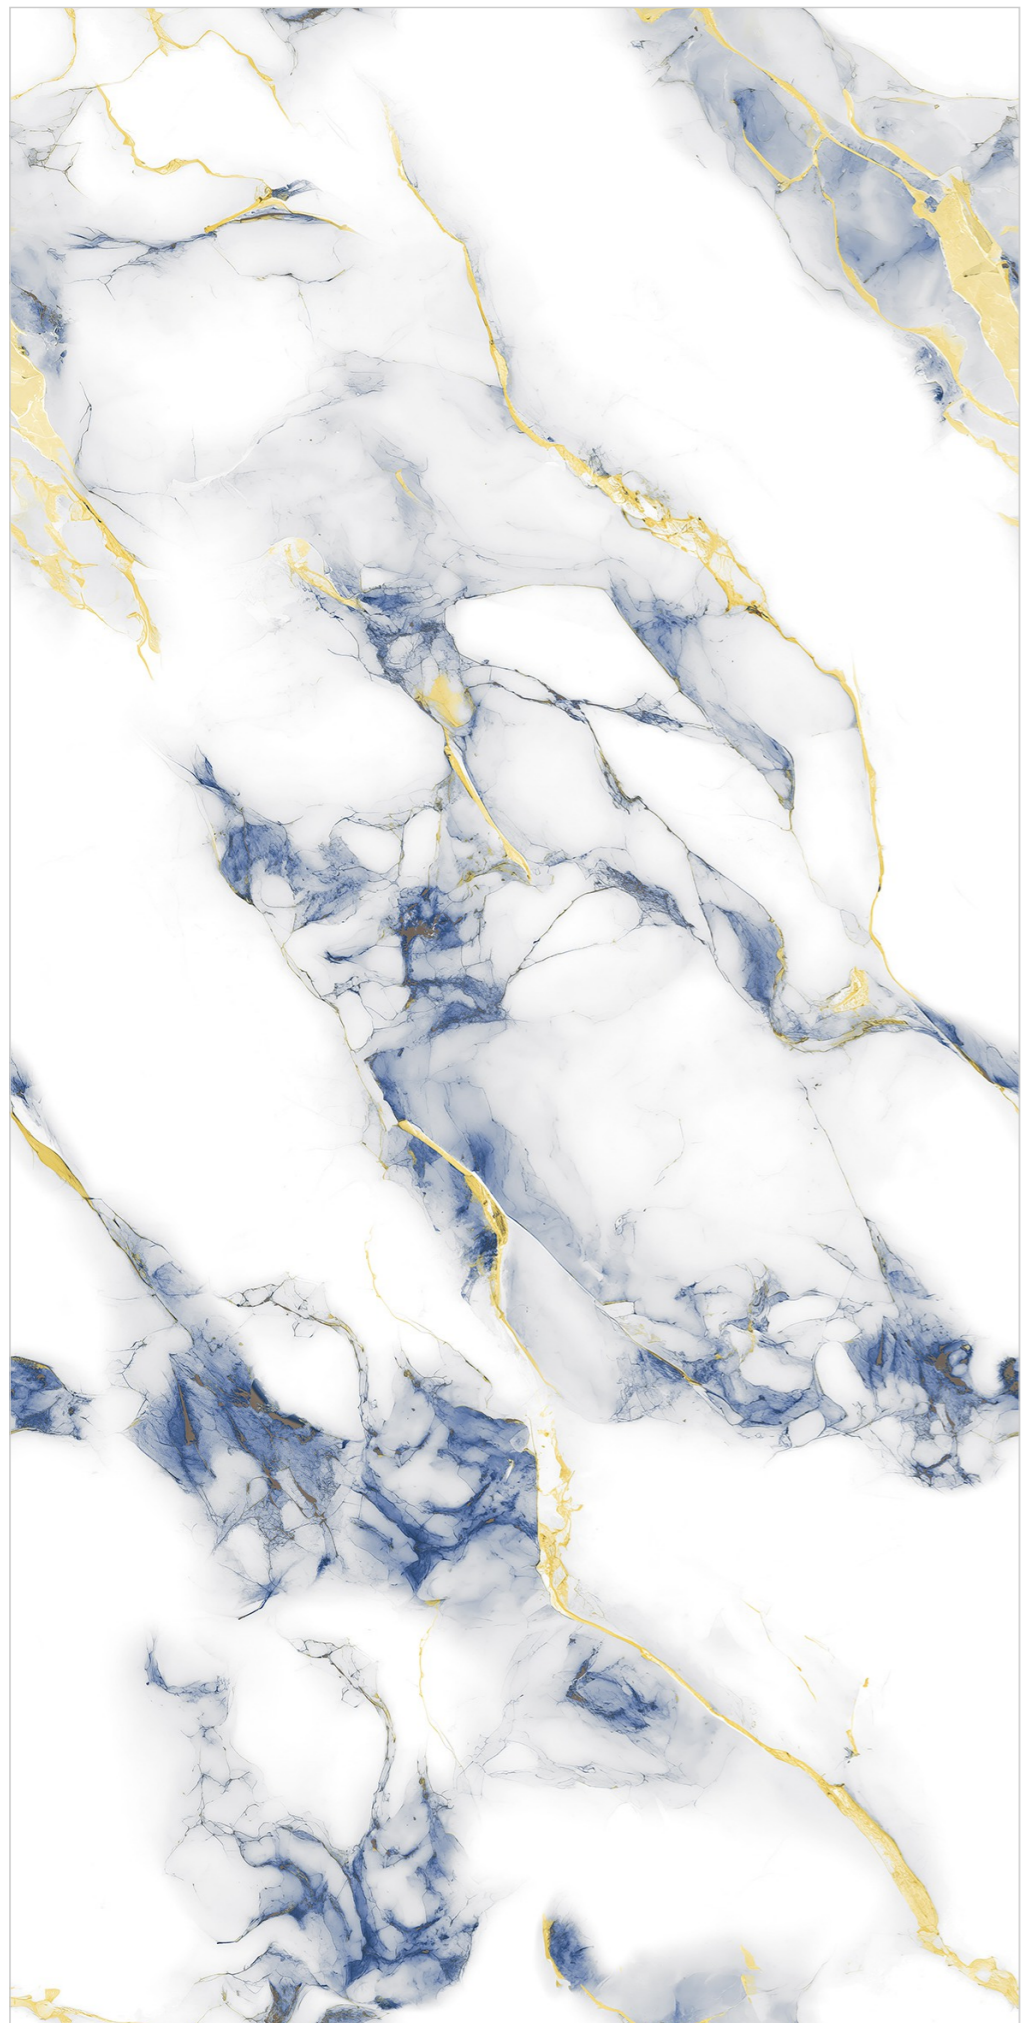

GOLD
142

Size:
60x120CM

Thickness:
8.5MM

Finish:
GLOSSY

GOLDEN SERIES

GOLD
143

Size:
60x120CM

Thickness:
8.5MM