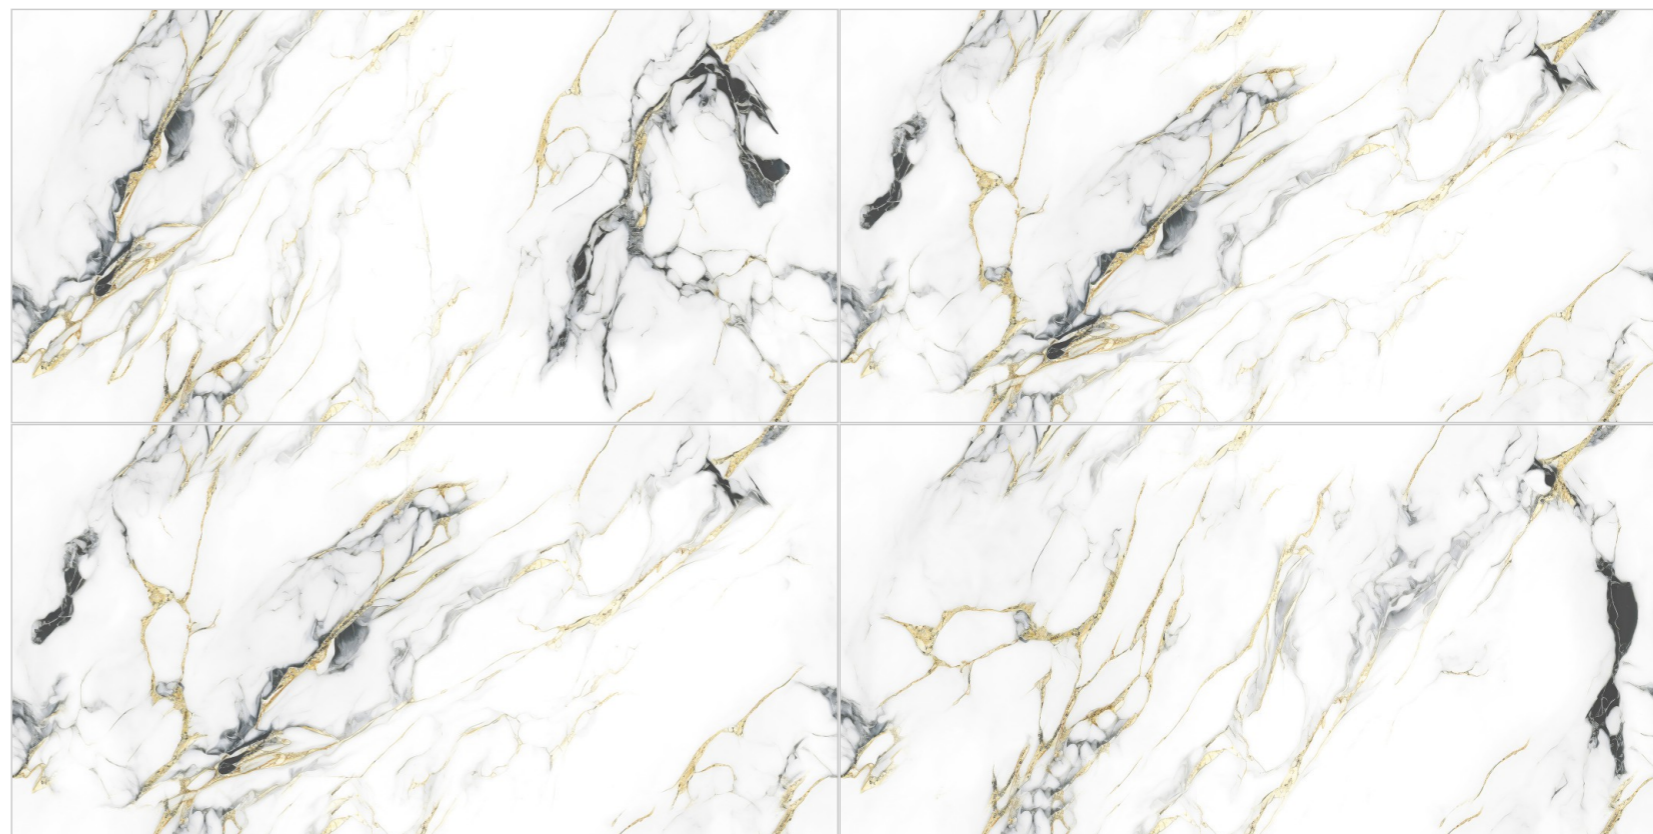

GOLDEN SERIES

GOLD
139

Size:
60x120CM

Thickness:
8.5MM

Finish:
GLOSSY

GOLDEN
SERIES

GOLD
140

Size:
60x120CM