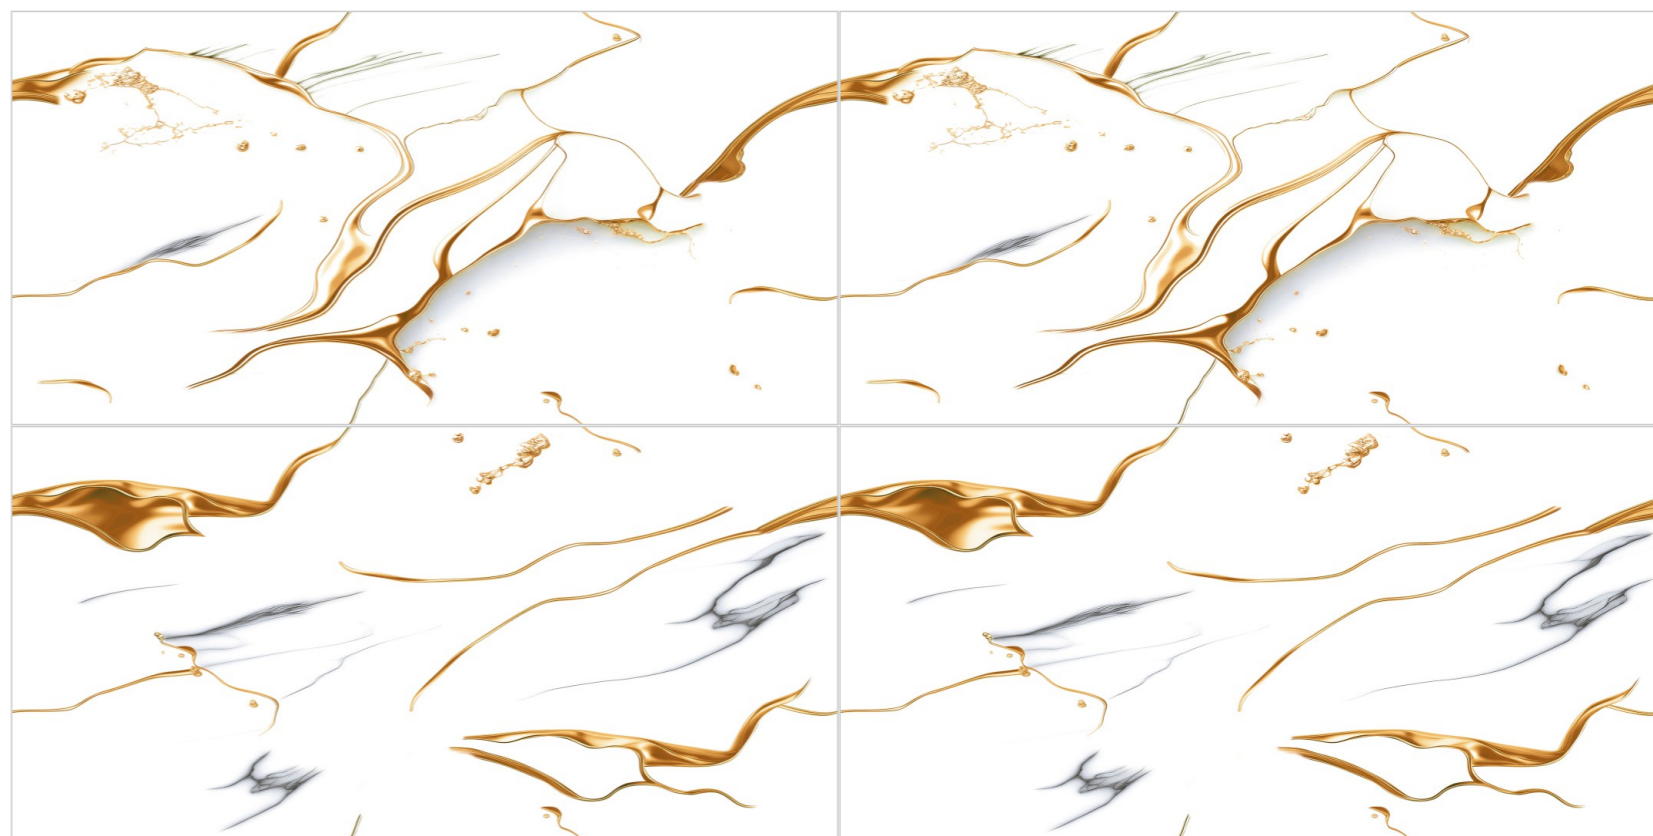

Size:
60x120CM

Thickness:
8.5MM

Finish:
GLOSSY

GOLDEN SERIES

GOLD
130

Size:
60x120CM

Thickness:
8.5MM

Finish:
GLOSSY