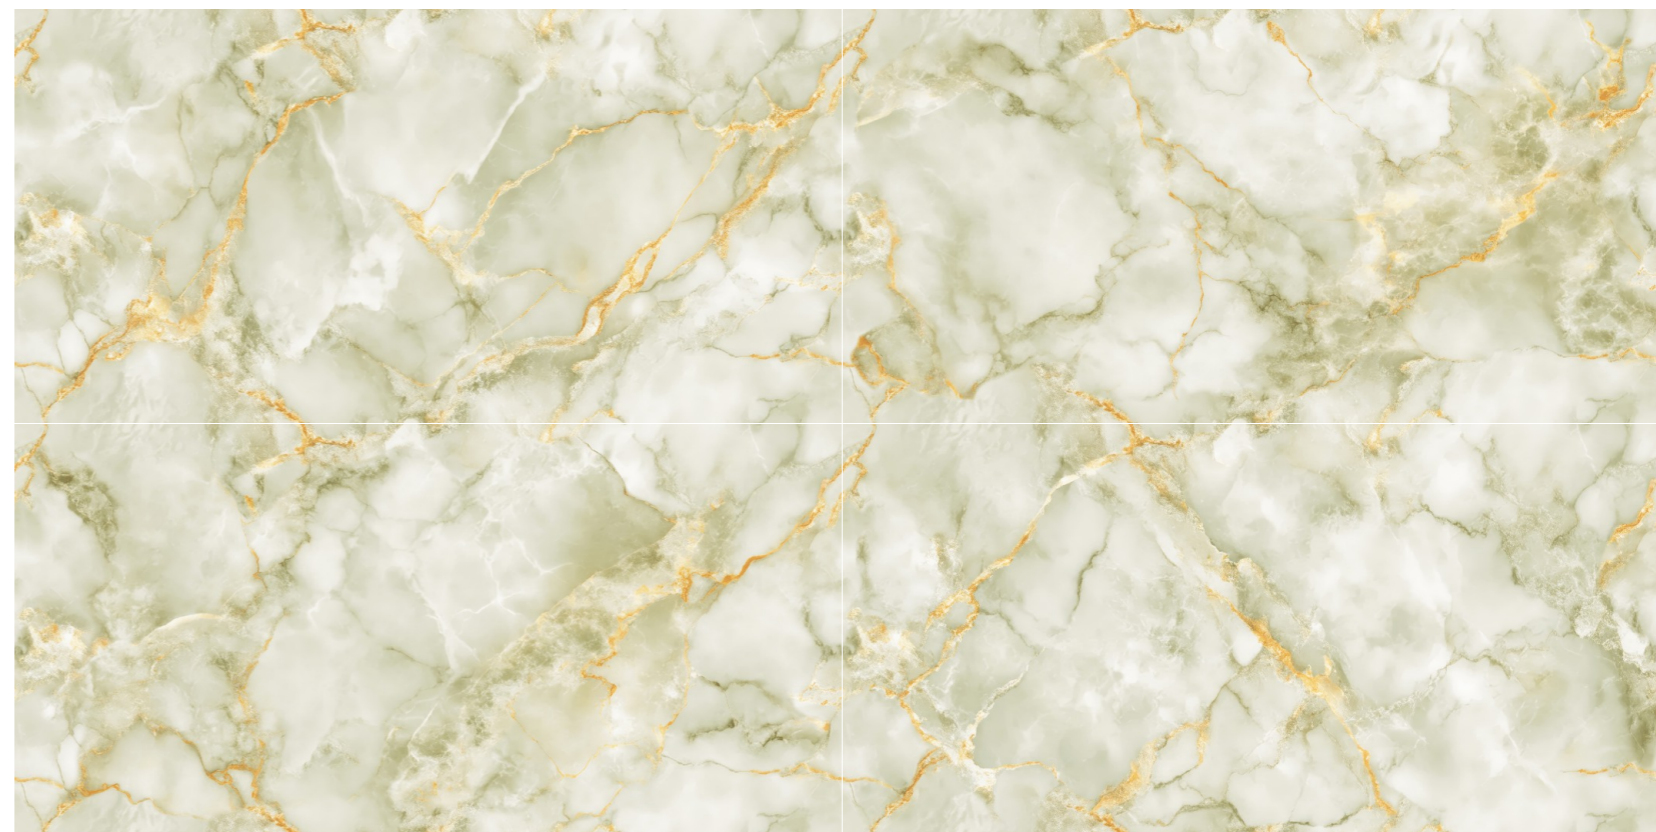

GOLD
134

Size:
60x120CM

Thickness:
8.5MM

Finish:
GLOSSY

GOLDEN
SERIES

GOLD
135

Size:
60x120CM

Thickness:
8.5MM