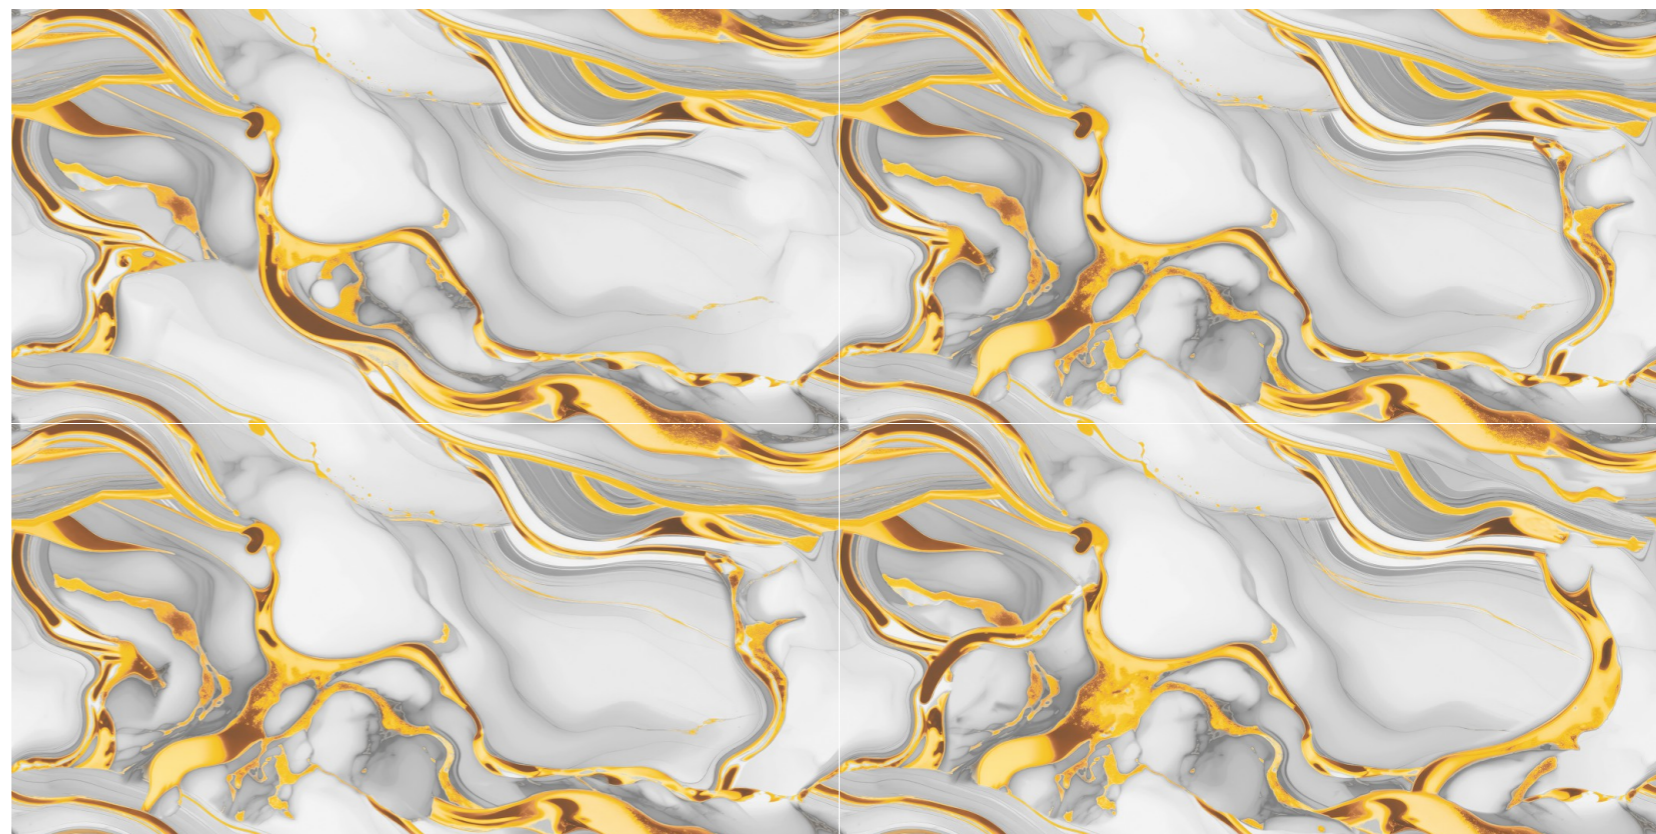

Thickness:
8.5MM

Finish:
GLOSSY

GOLDEN
SERIES

GOLD
106

Size:
60x120CM

Thickness:
8.5MM

Finish:
GLOSSY

GOLDEN SERIES