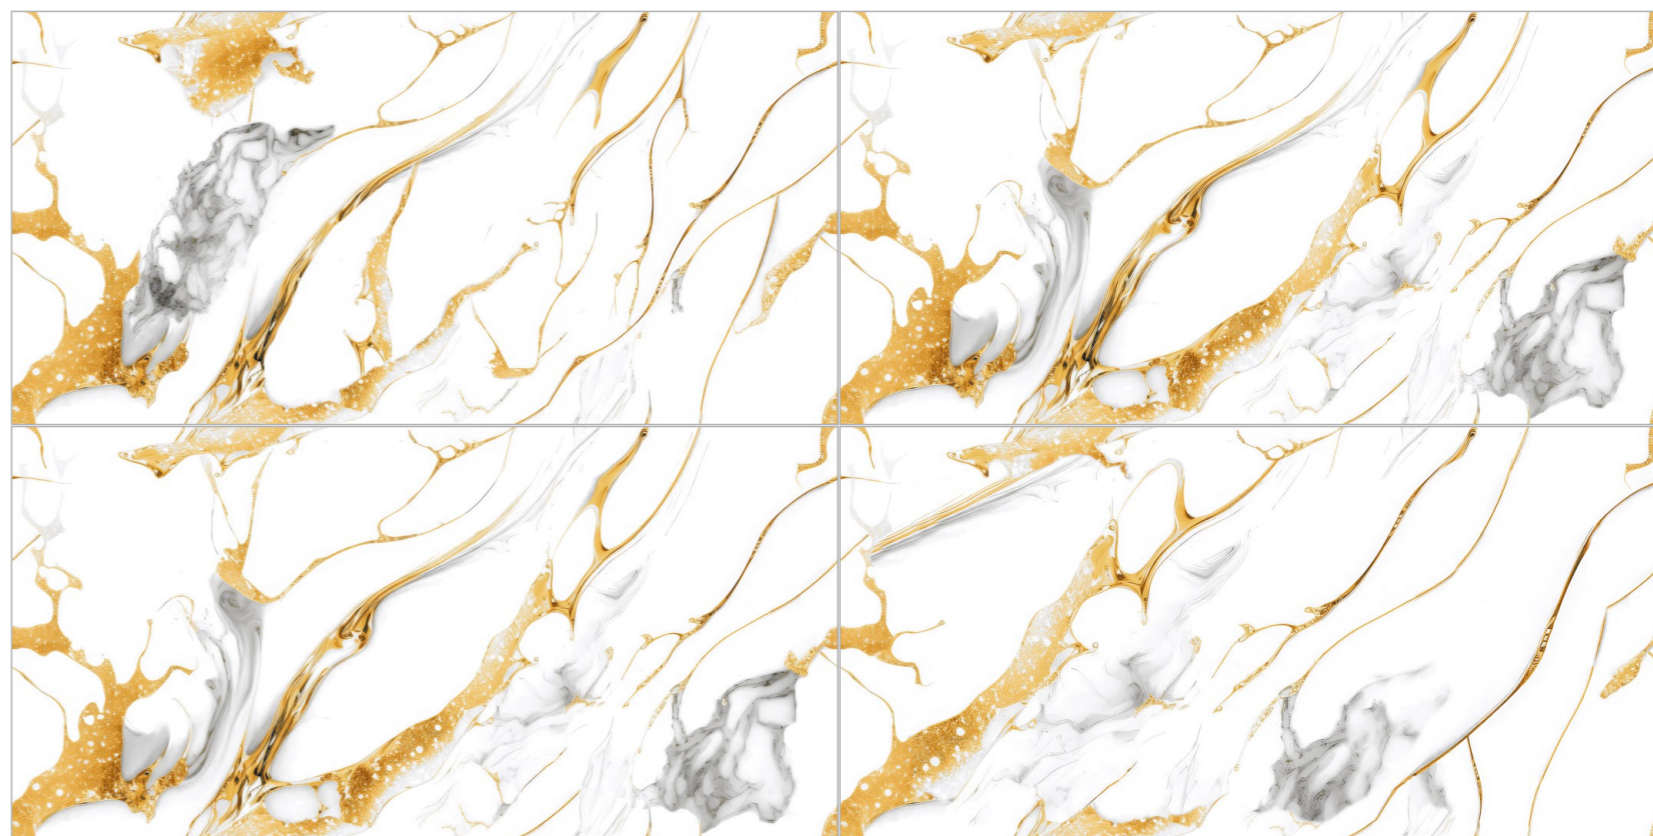

GOLDEN
SERIES

GOLD
104

Size:
60x120CM

Thickness:
8.5MM

Finish:
GLOSSY

GOLDEN SERIES

GOLD
105

Size:
60x120CM