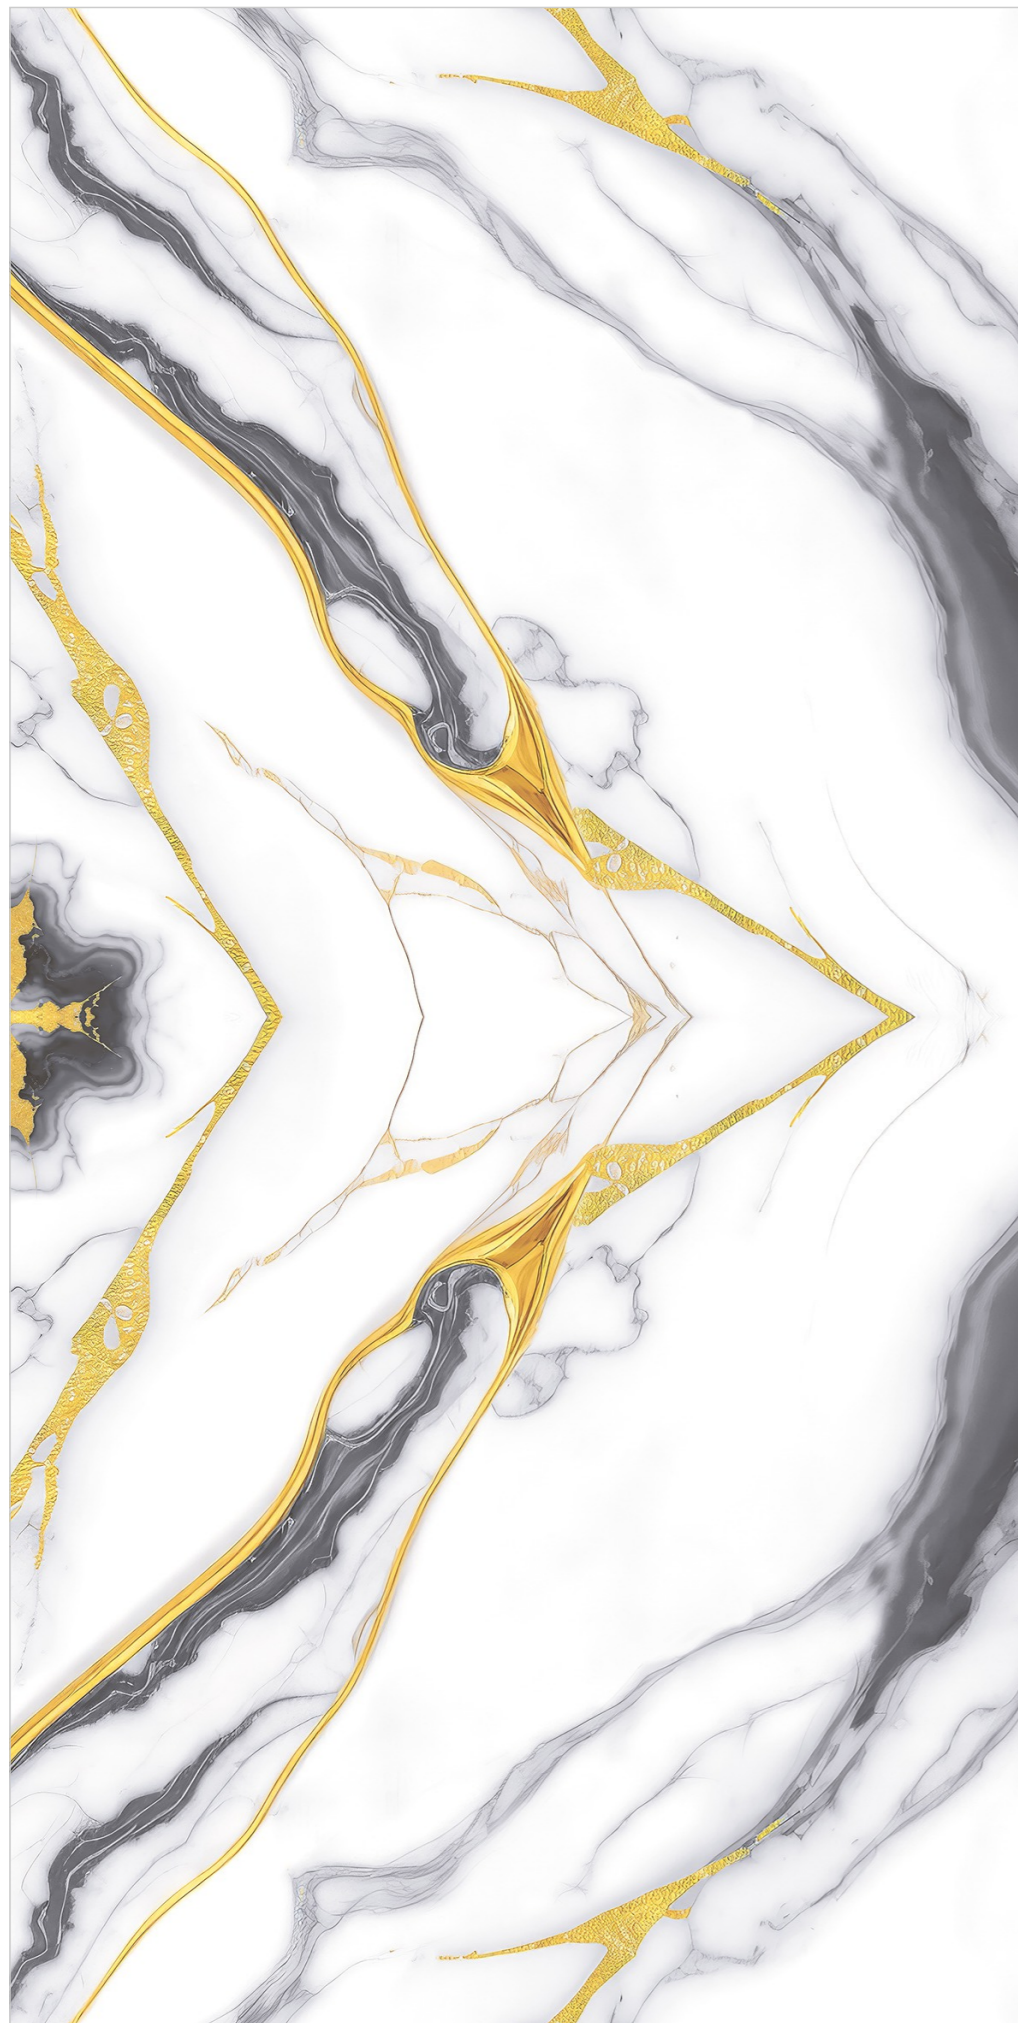

Size:
60x120CM

Thickness:
8.5MM

Finish:
GLOSSY

GOLDEN
SERIES

GOLD
154

Size:
60x120CM

Thickness:
8.5MM

Finish:
GLOSSY