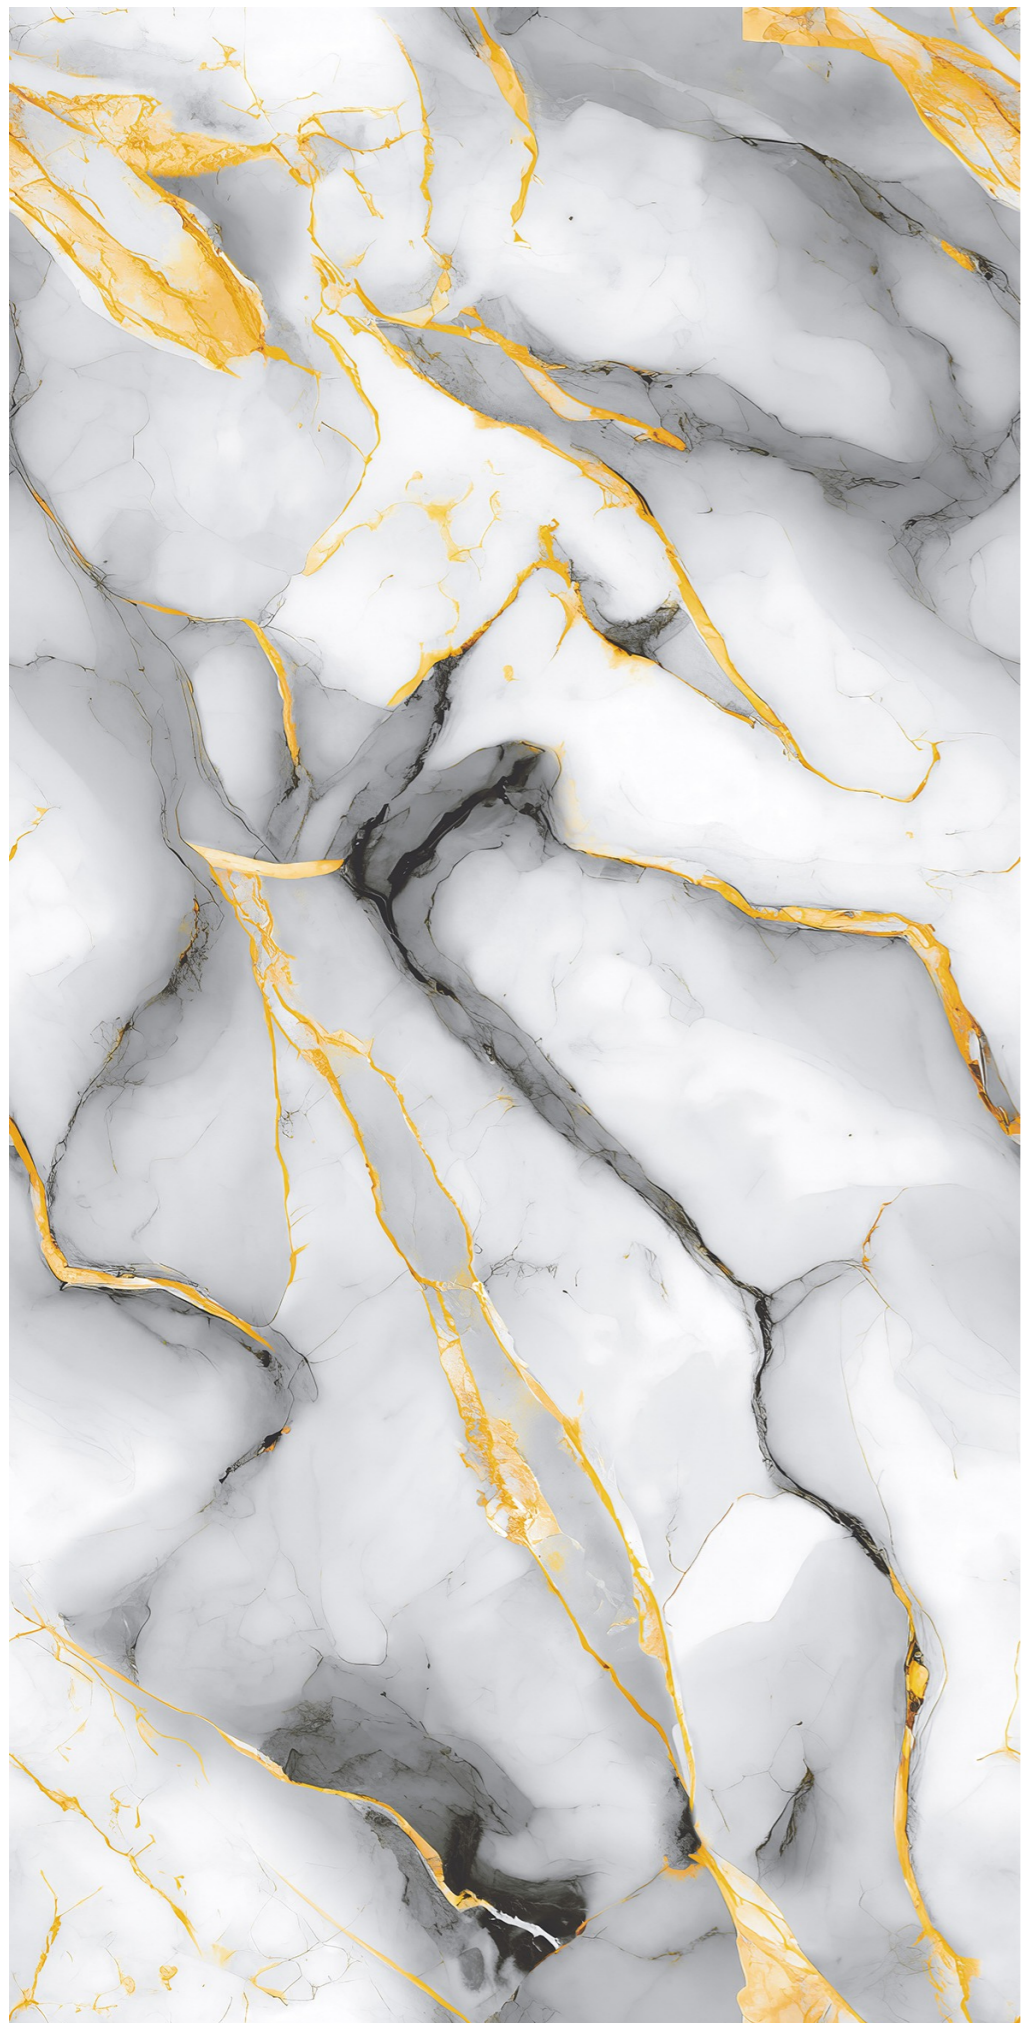

Size:
60x120CM

Thickness:
8.5MM

Finish:
GLOSSY

GOLDEN SERIES

GOLD
103

Size:
60x120CM

Thickness:
8.5MM

Finish:
GLOSSY