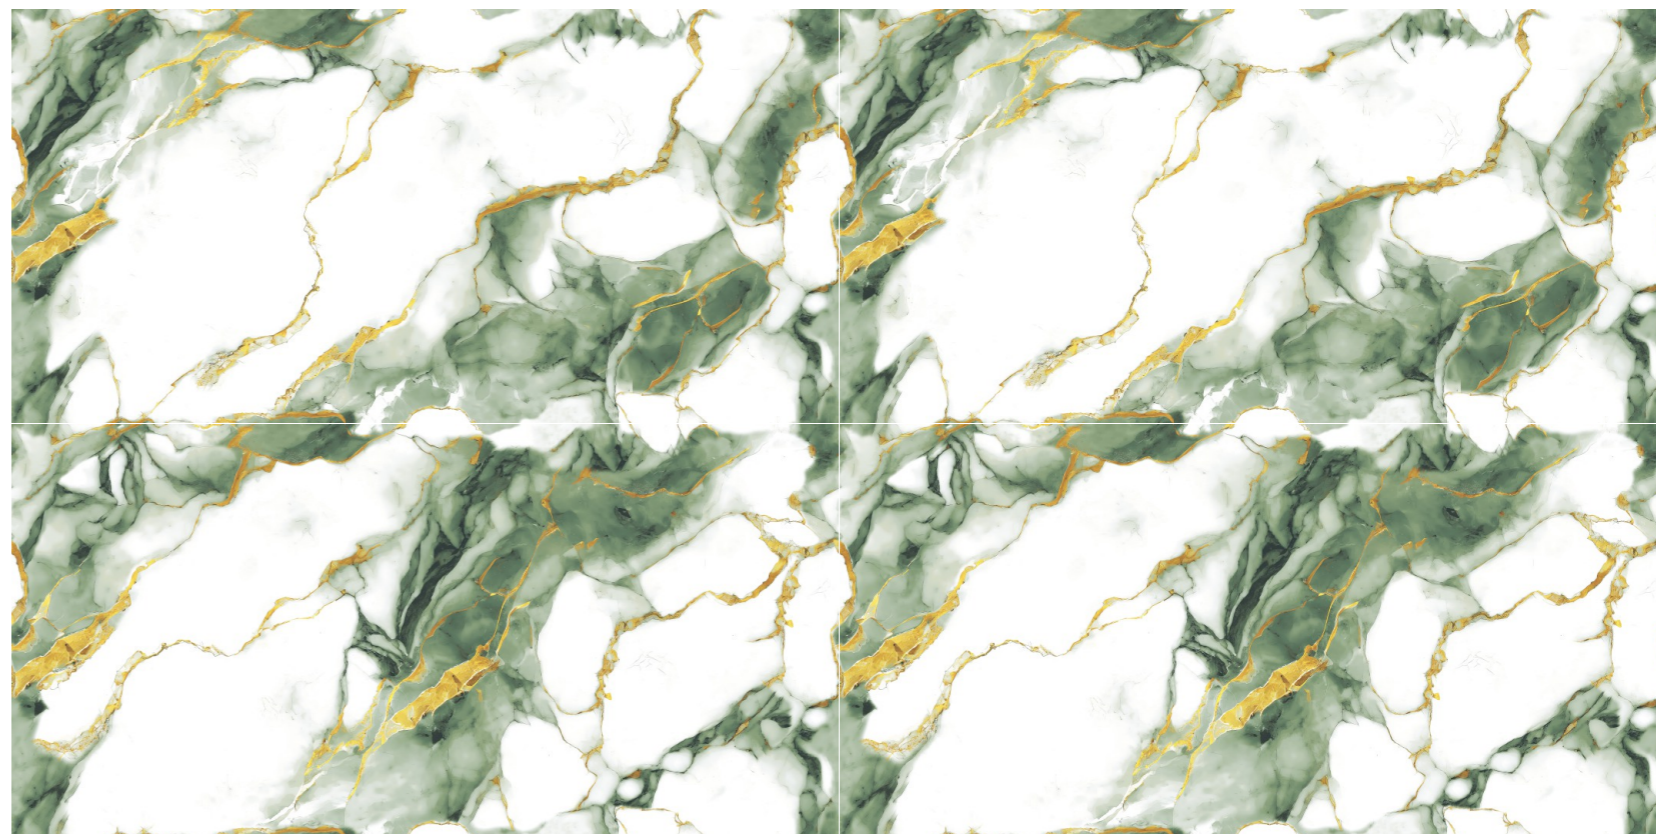

Finish:
GLOSSY

GOLDEN
SERIES

GOLD
109

Size:
60x120CM

Thickness:
8.5MM

Finish:
GLOSSY

GOLDEN
S E R I E S

GOLD
110