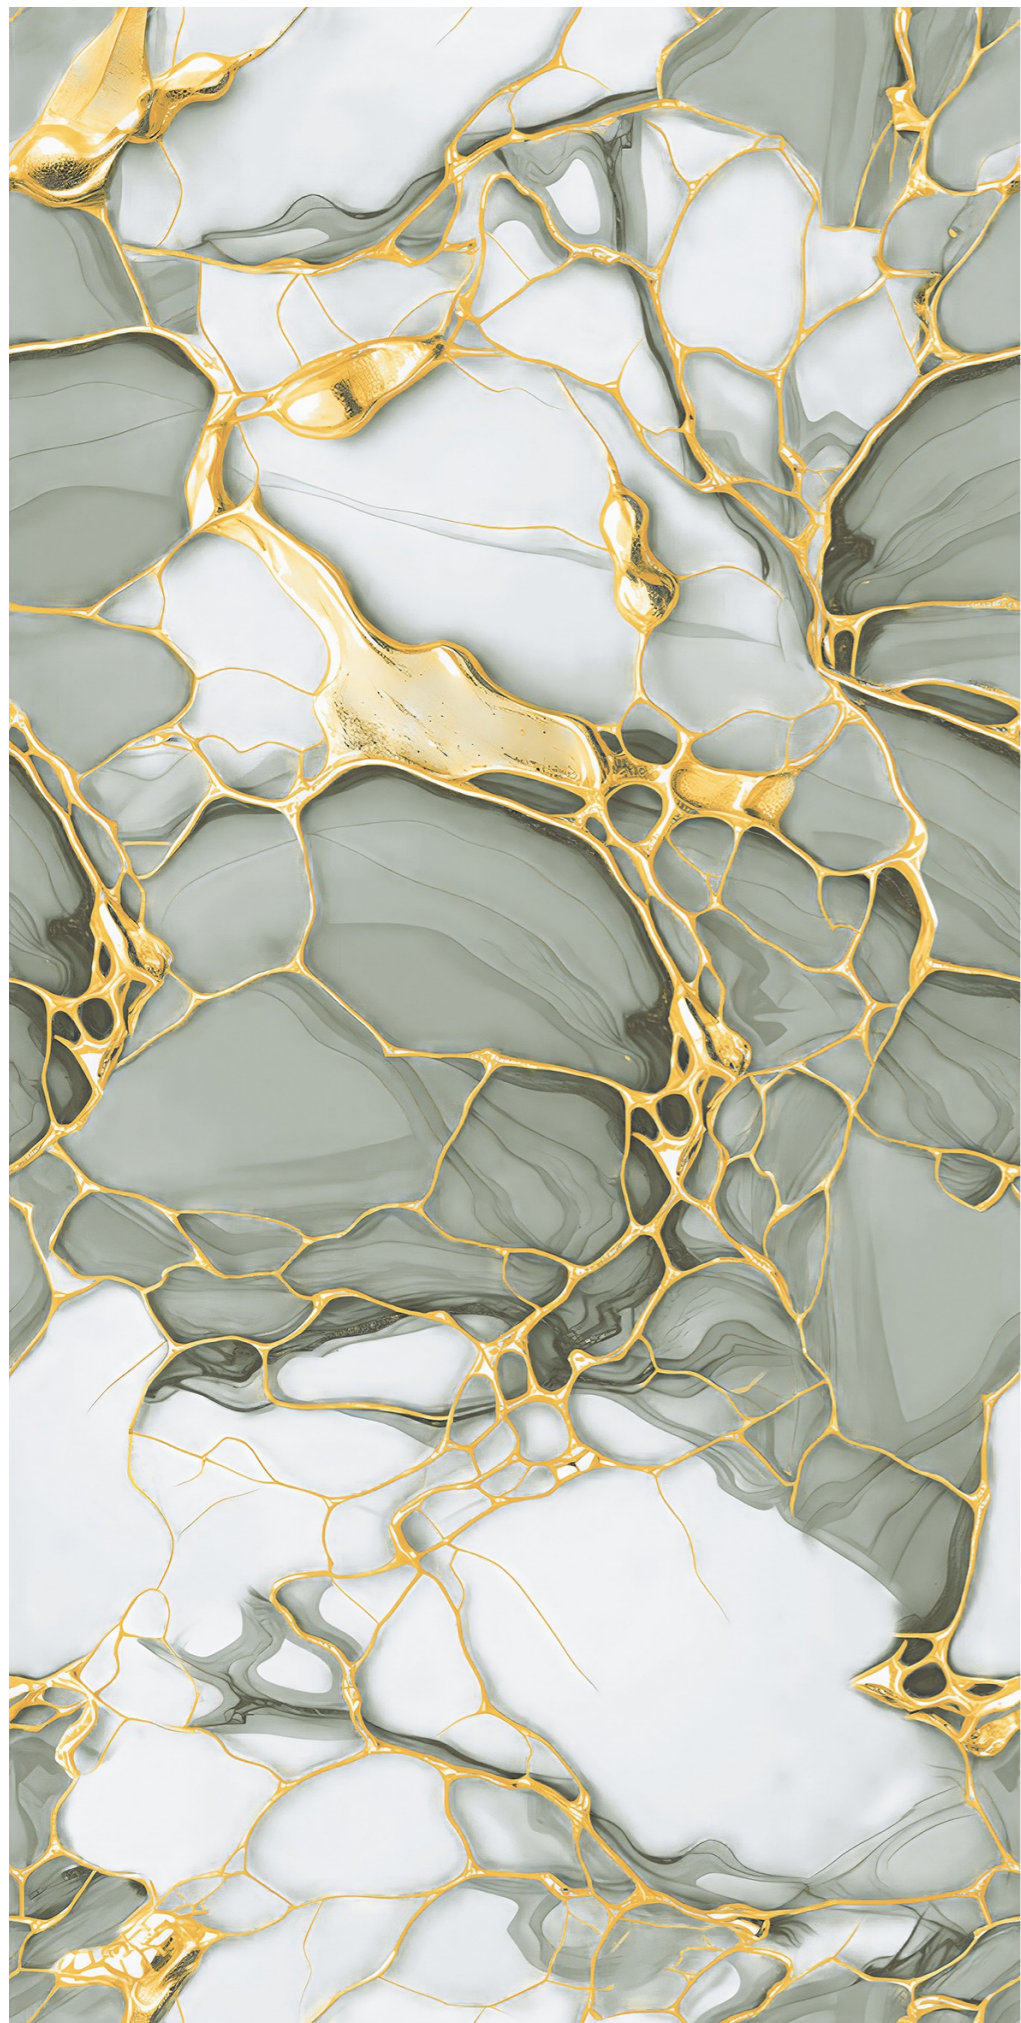

GOLDEN SERIES

GOLD
136

Size:
60x120CM

Thickness:
8.5MM

Finish:
GLOSSY