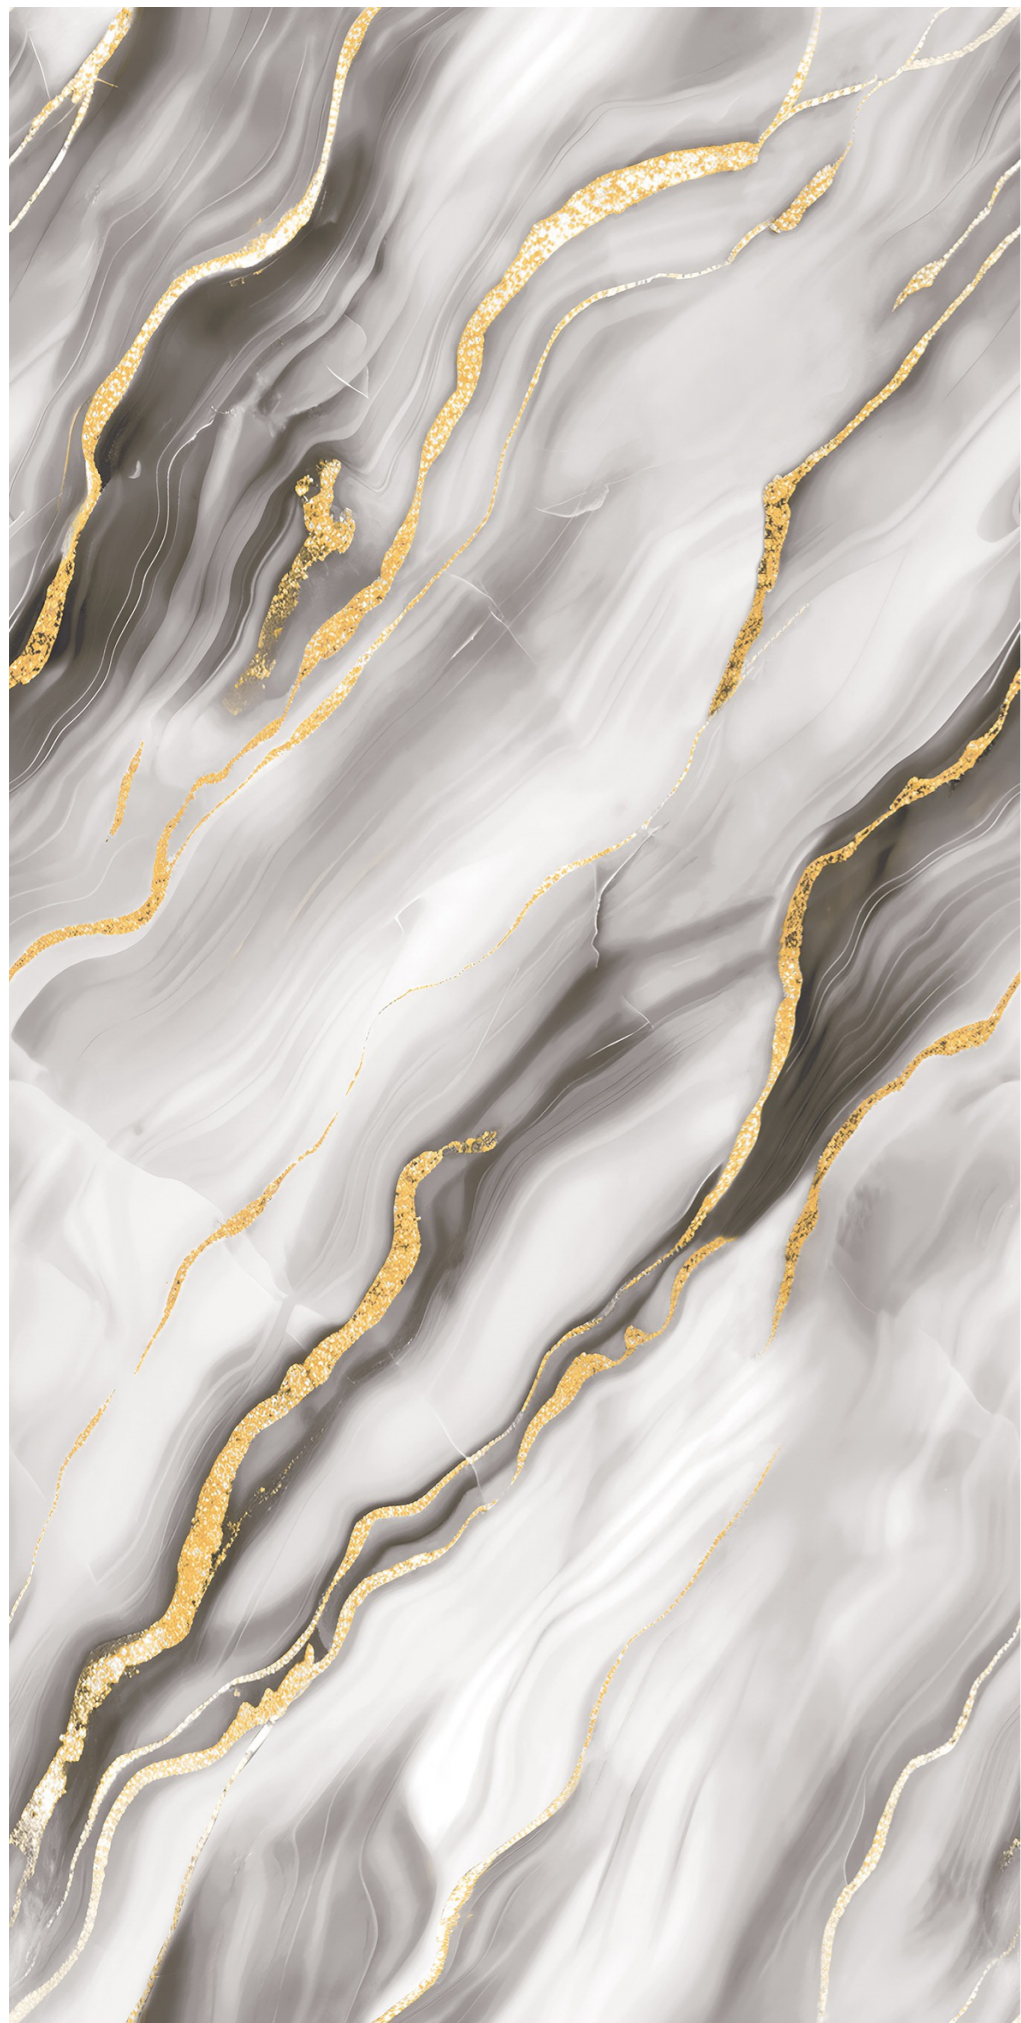

GOLDEN
SERIES

GOLD
152

Size:
60x120CM

Thickness:
8.5MM

Finish:
GLOSSY