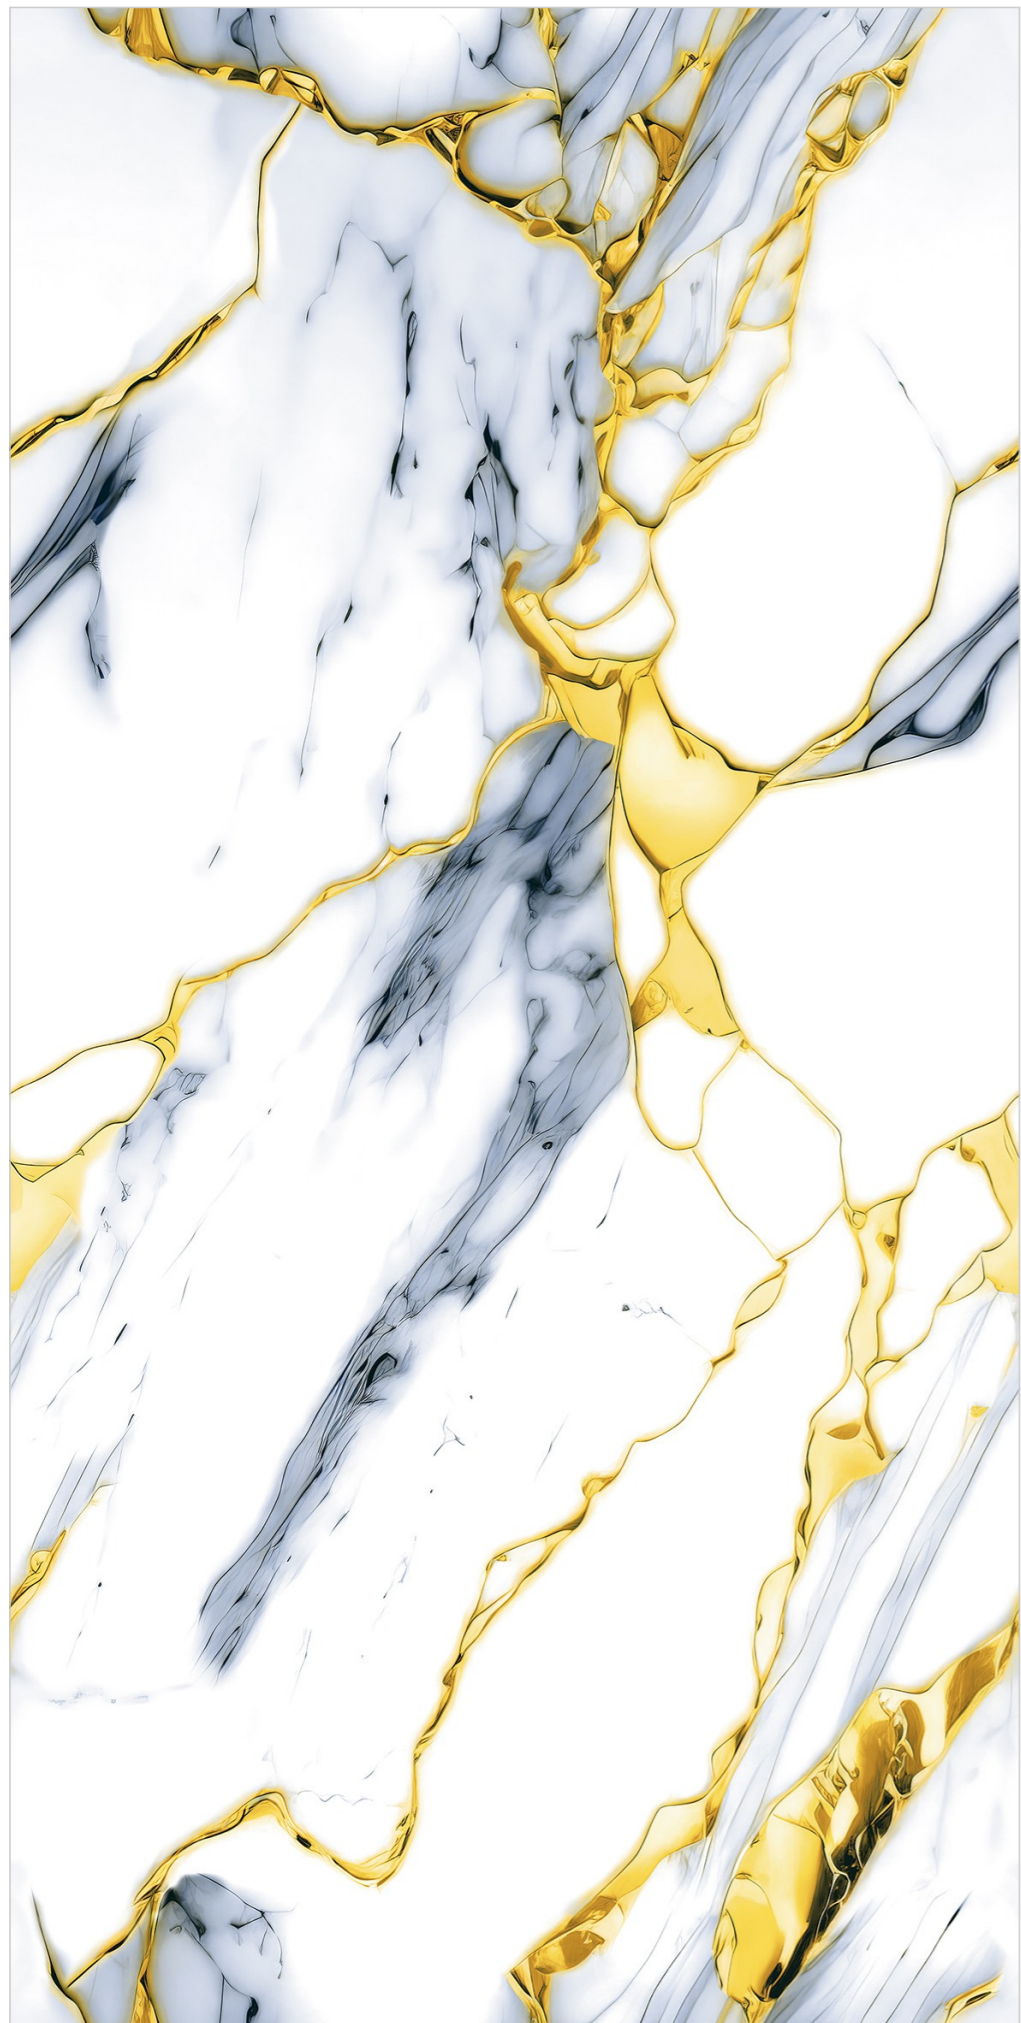

Size:
60x120CM

Thickness:
8.5MM

Finish:
GLOSSY

GOLDEN SERIES

GOLD
130

Size:
60x120CM

Thickness:
8.5MM

Finish:
GLOSSY