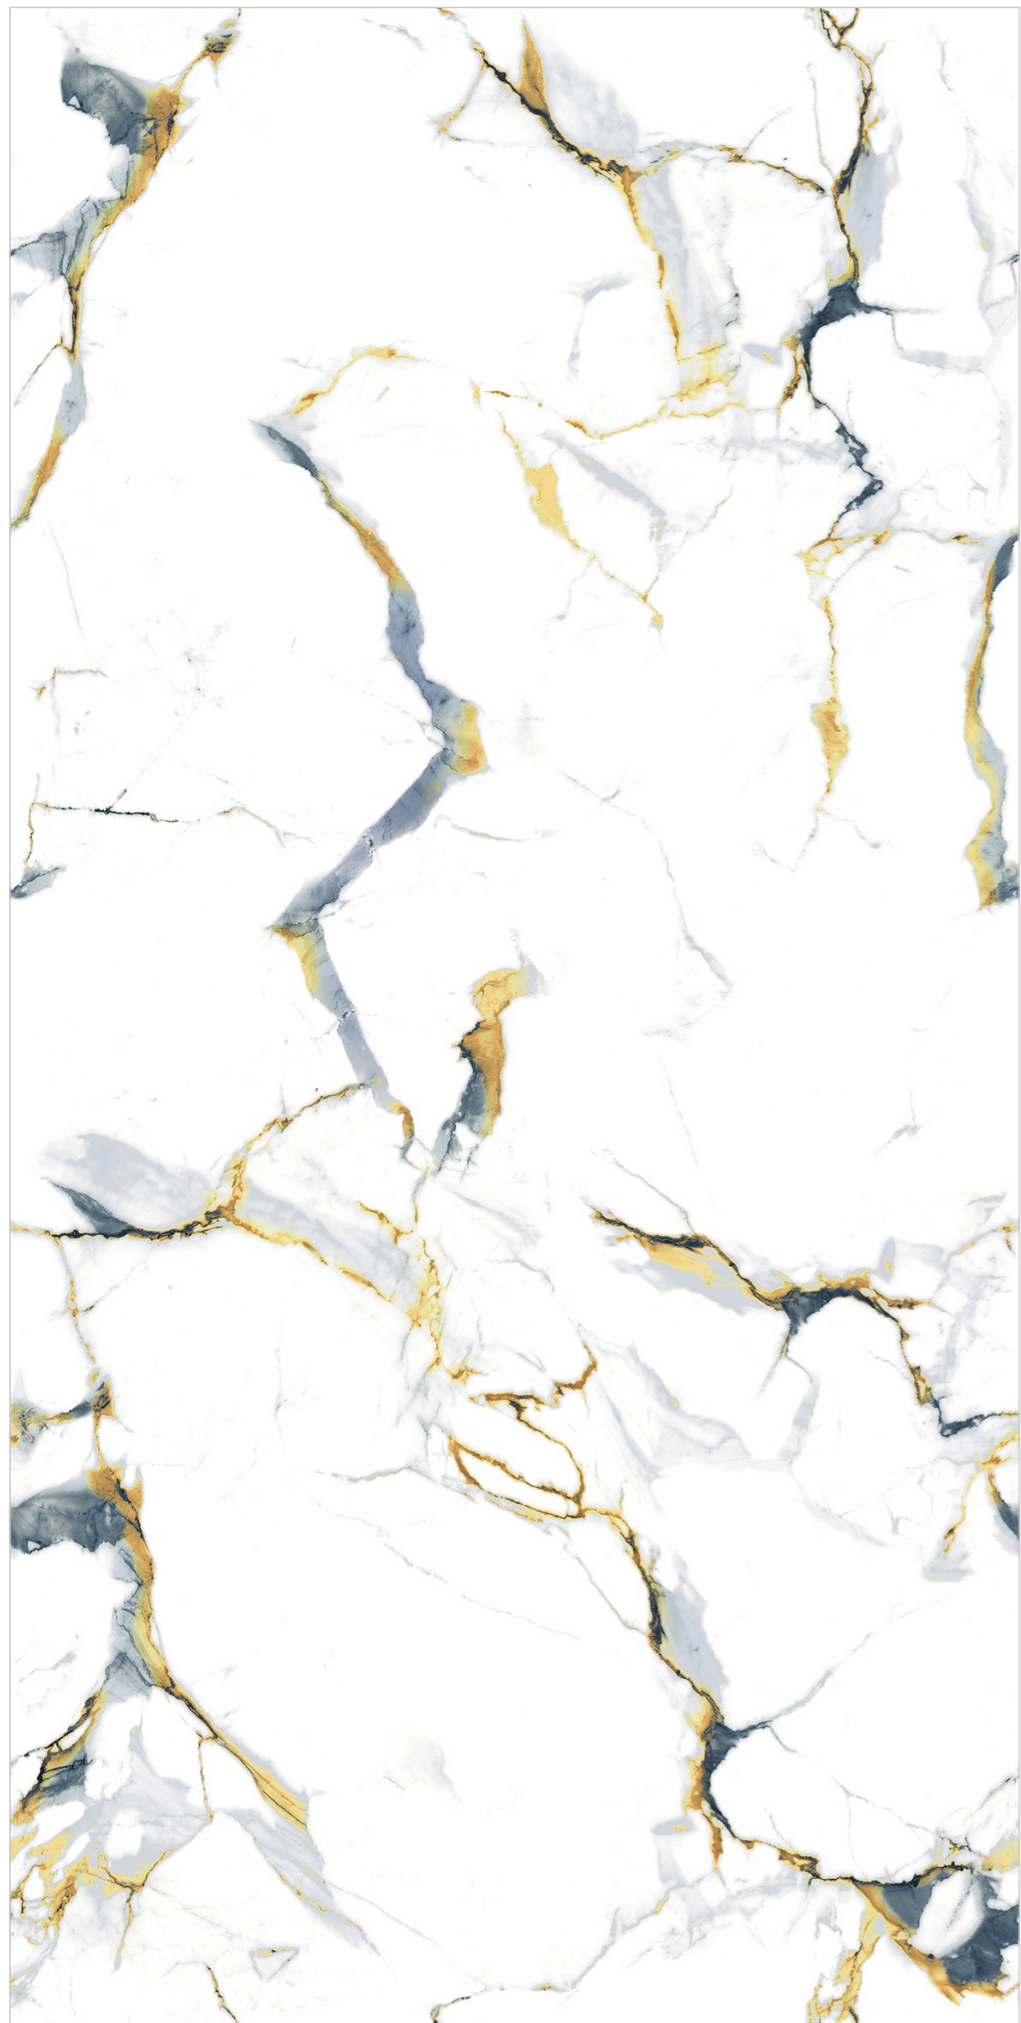

Finish:
GLOSSY

GOLDEN SERIES

GOLD
128

Size:
60x120CM

Thickness:
8.5MM

Finish:
GLOSSY

GOLDEN SERIES

GOLD
129