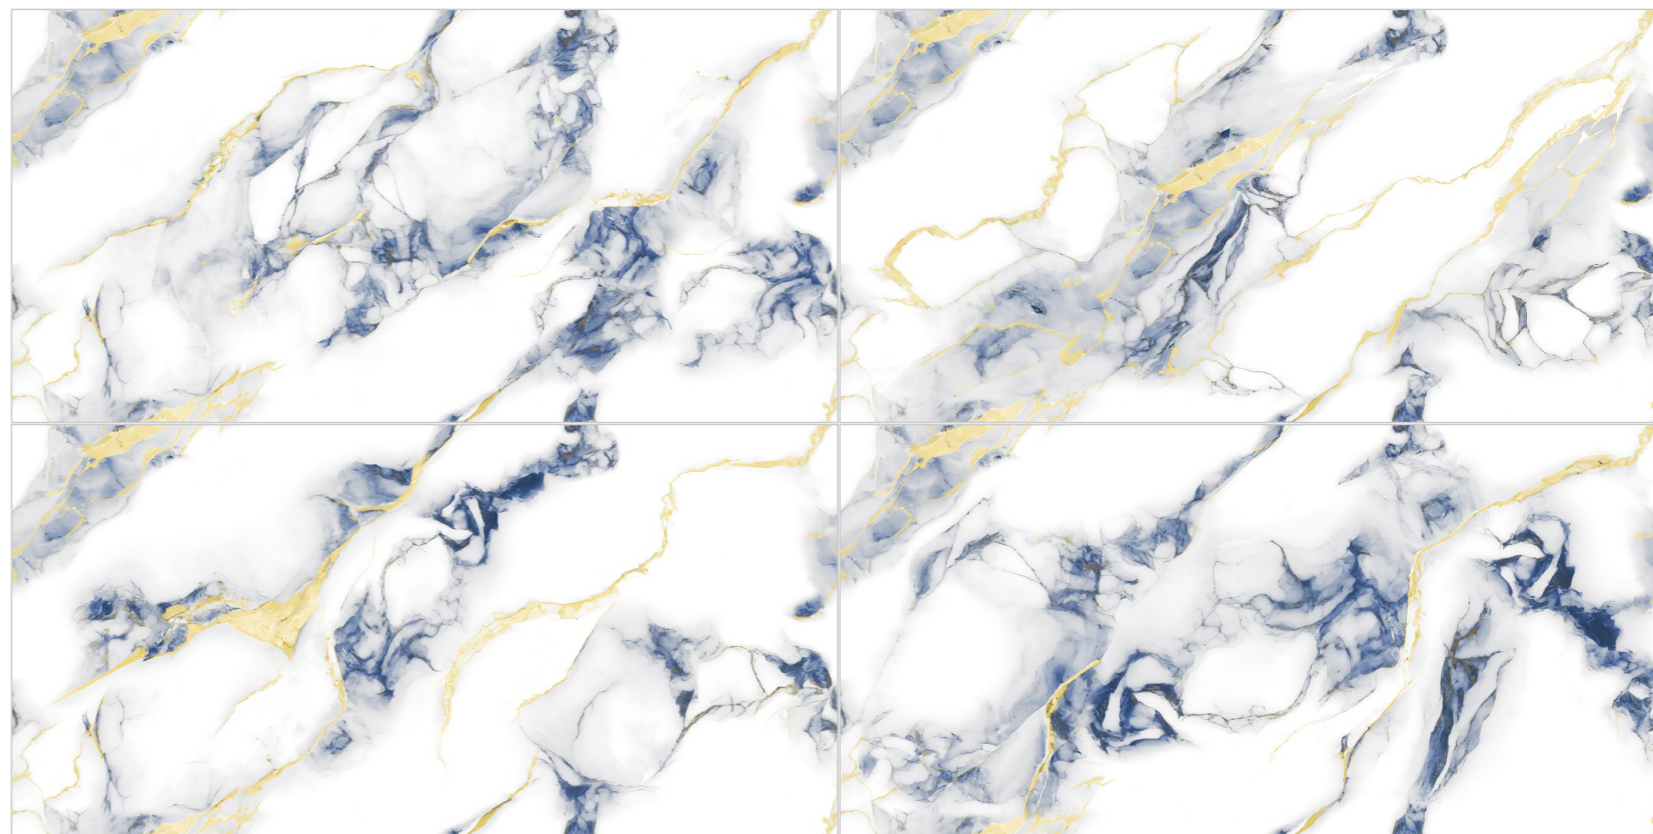

GOLD
142

Size:
60x120CM

Thickness:
8.5MM

Finish:
GLOSSY

GOLDEN SERIES

GOLD
143

Size:
60x120CM

Thickness:
8.5MM