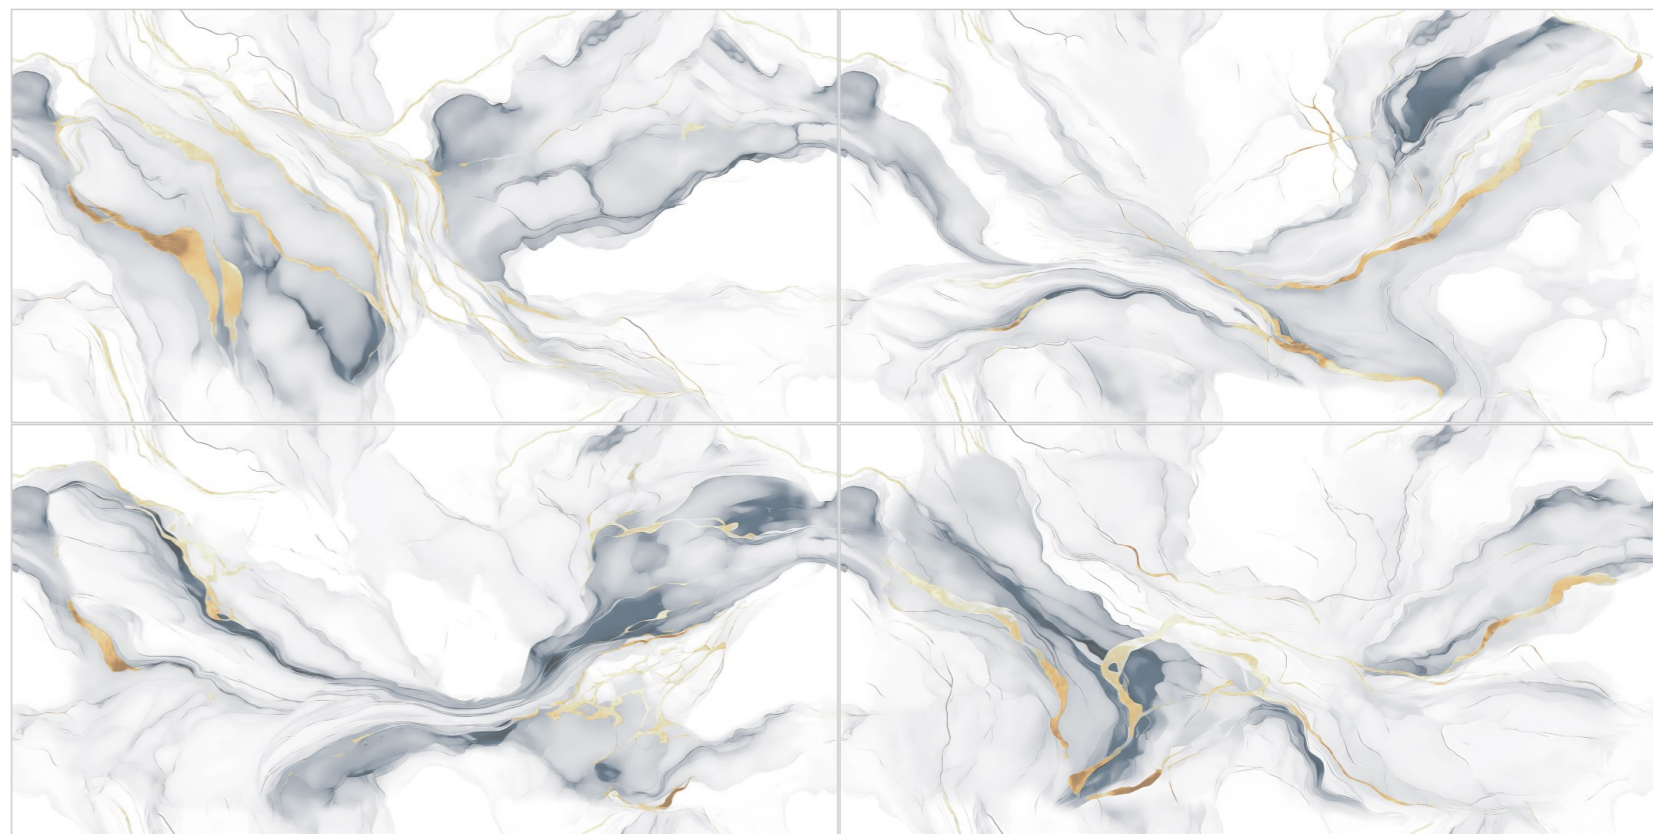

Size:
60x120CM

Thickness:
8.5MM

Finish:
GLOSSY

GOLDEN SERIES

GOLD
119

Size:
60x120CM

Thickness:
8.5MM

Finish:
GLOSSY