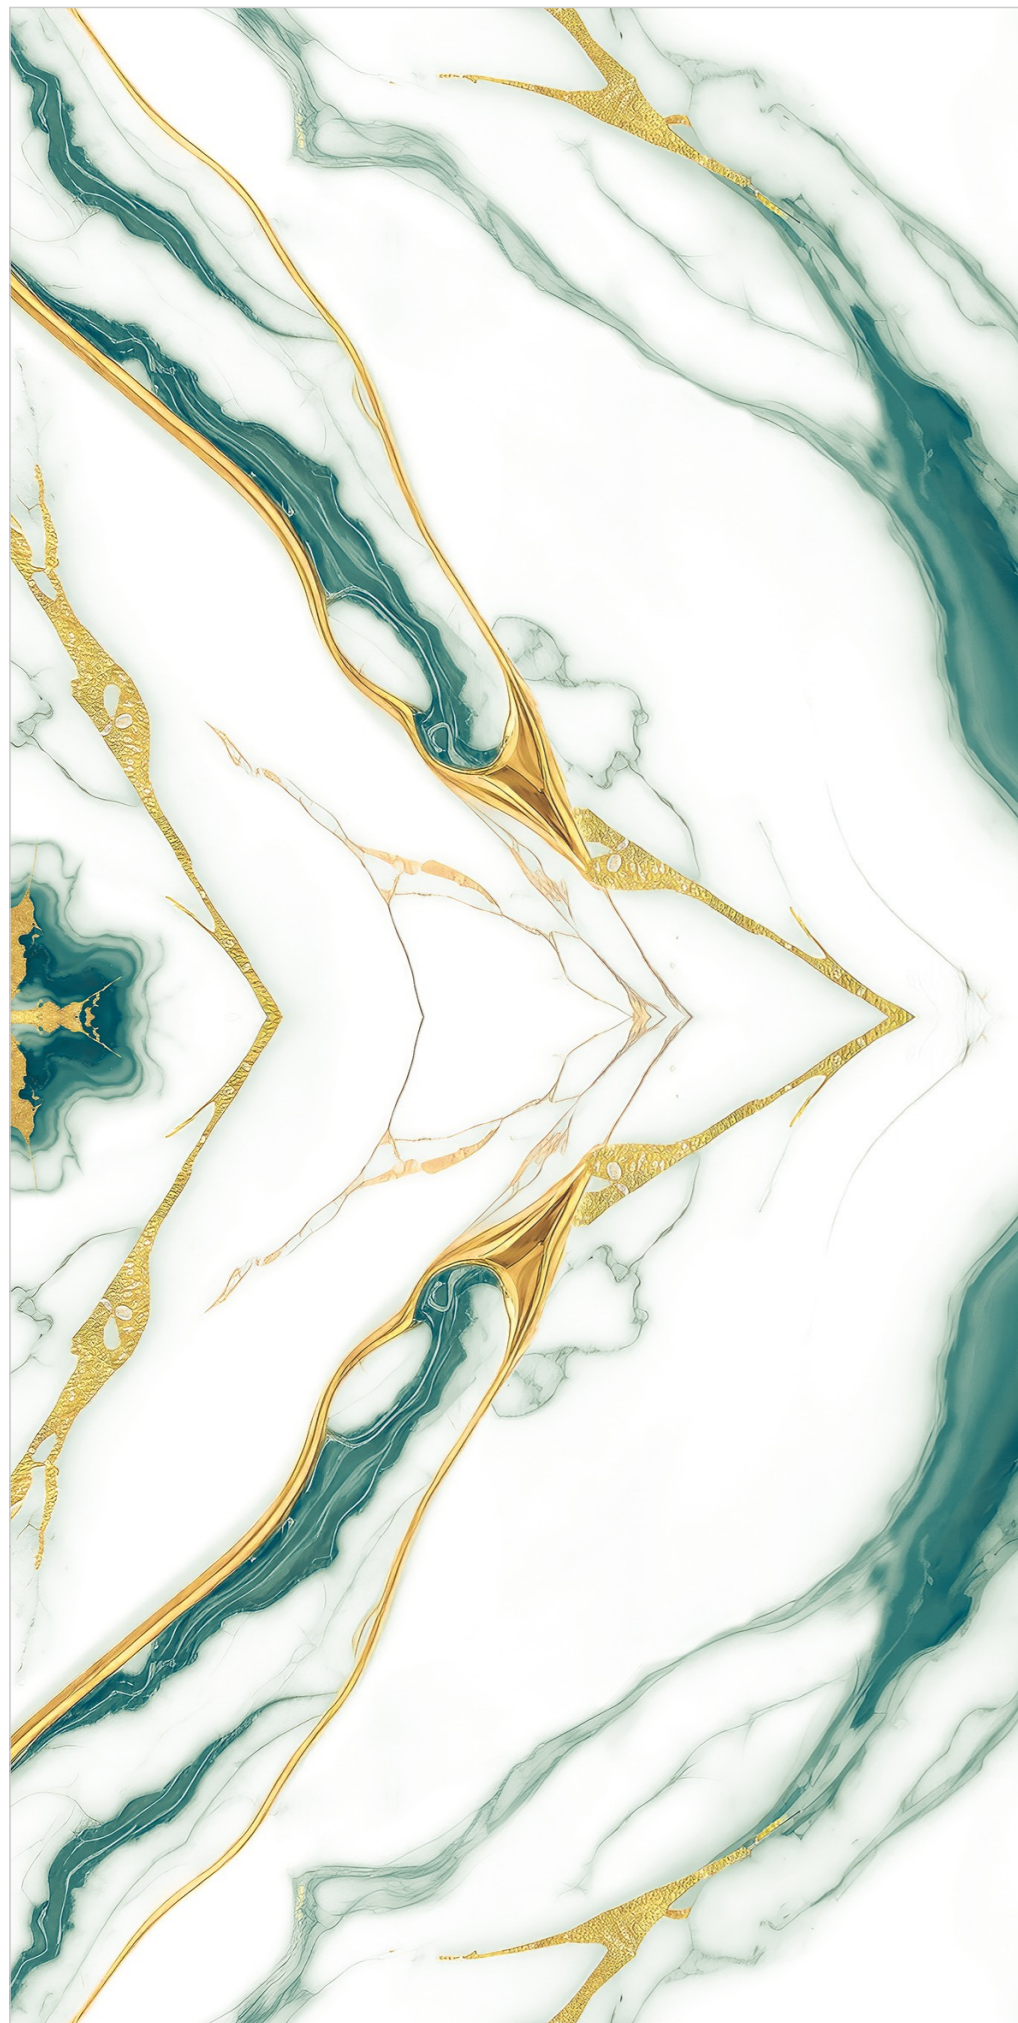

GOLDEN
SERIES

GOLD
155

Size:
60x120CM

Thickness:
8.5MM

Finish:
GLOSSY

GOLDEN SERIES

GOLD
156

Size:
60x120CM