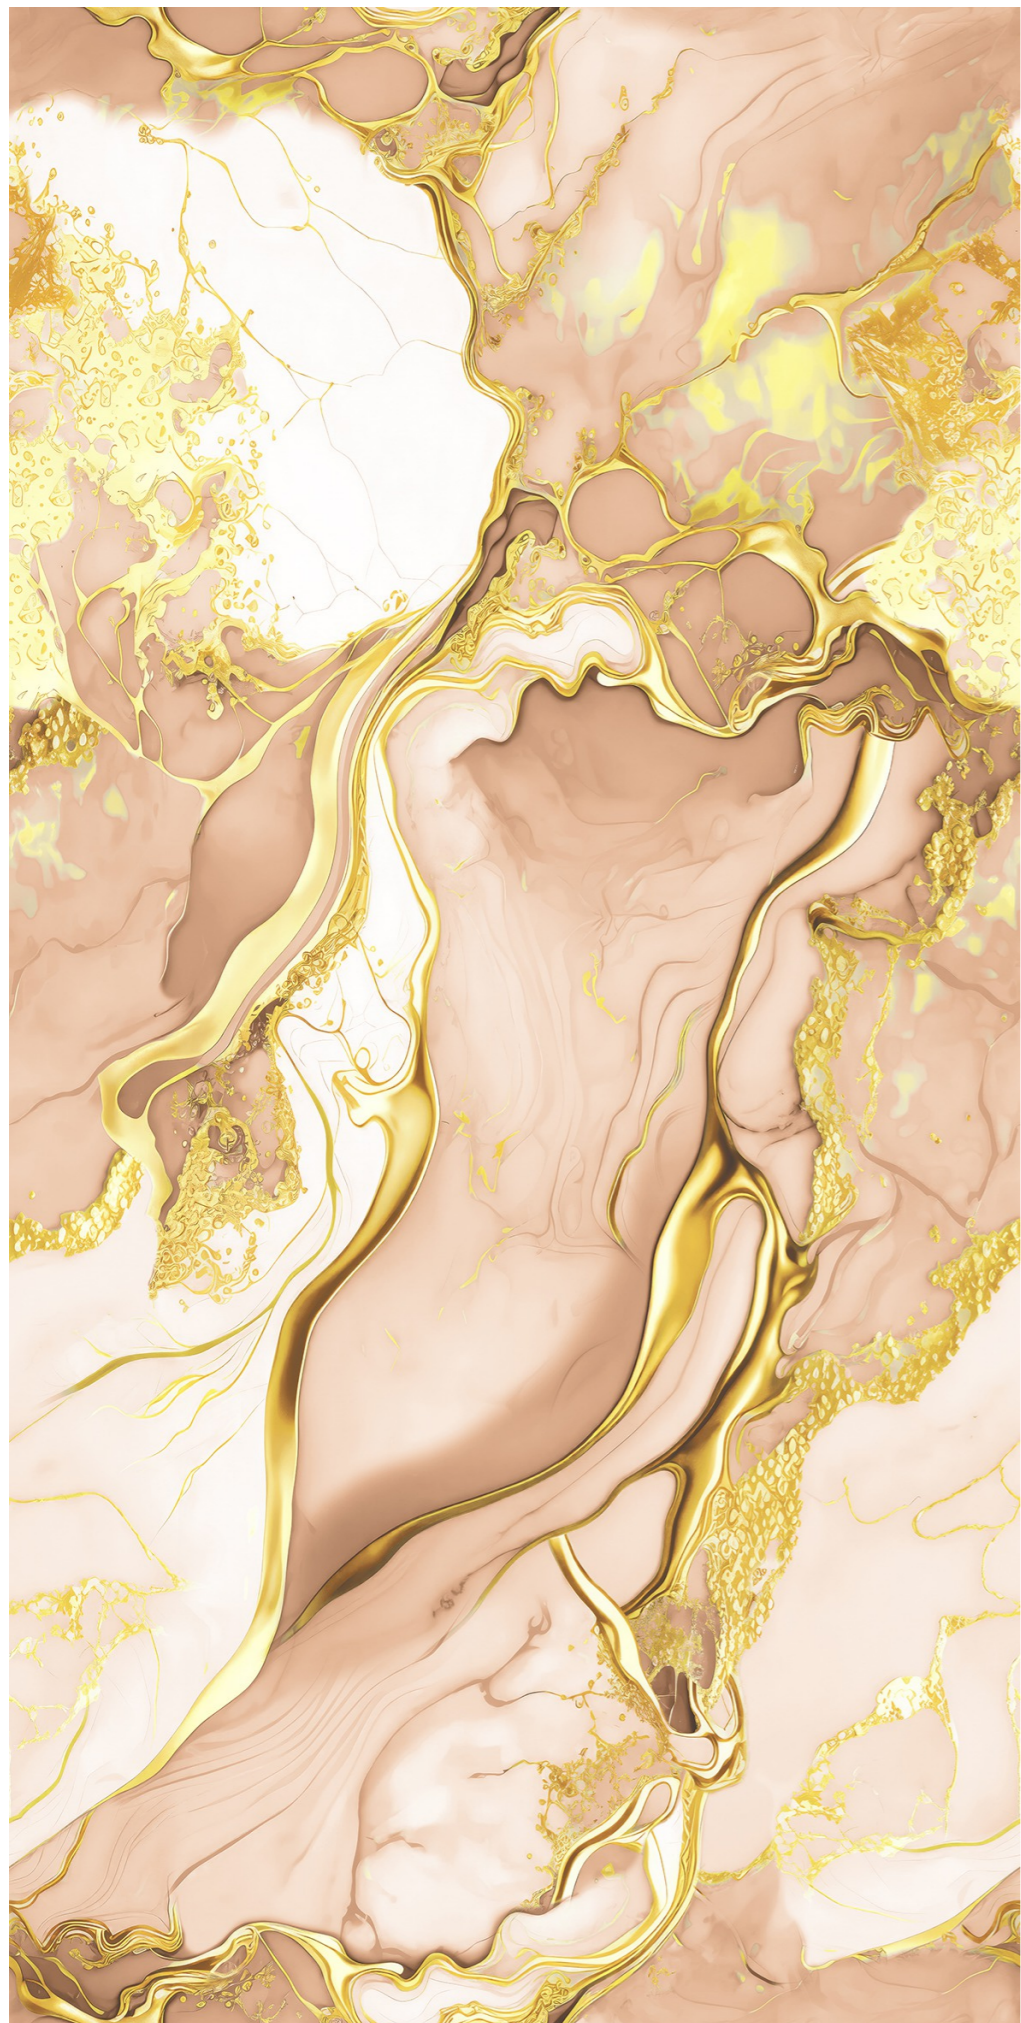

GOLD
123

Size:
60x120CM

Thickness:
8.5MM

Finish:
GLOSSY

GOLDEN SERIES

GOLD
124

Size:
60x120CM

Thickness:
8.5MM