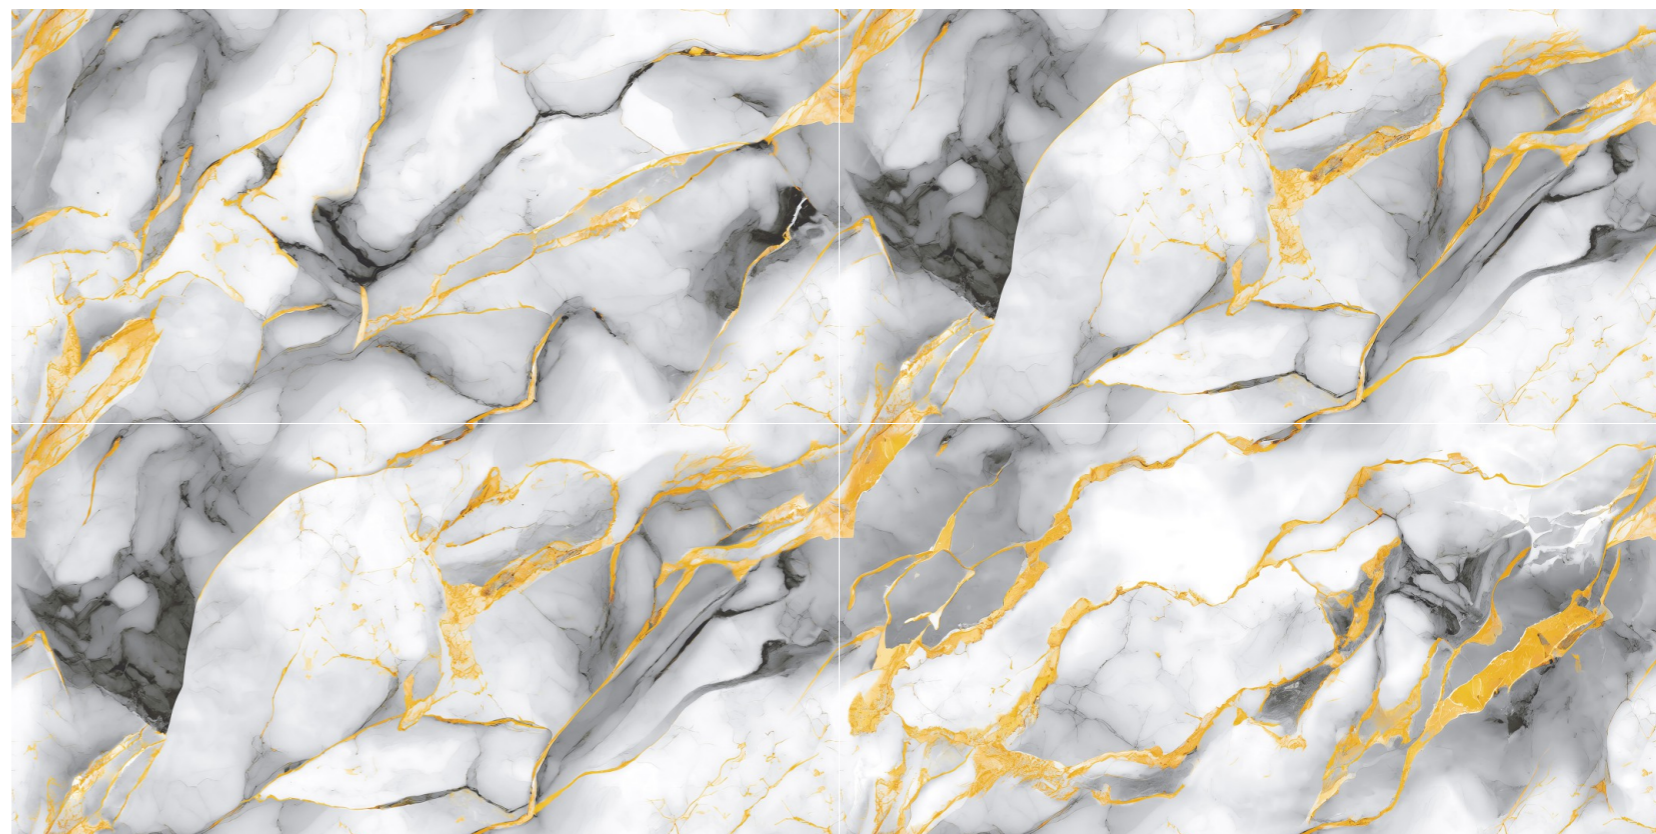

GOLDEN
SERIES

GOLD
104

Size:
60x120CM

Thickness:
8.5MM

Finish:
GLOSSY