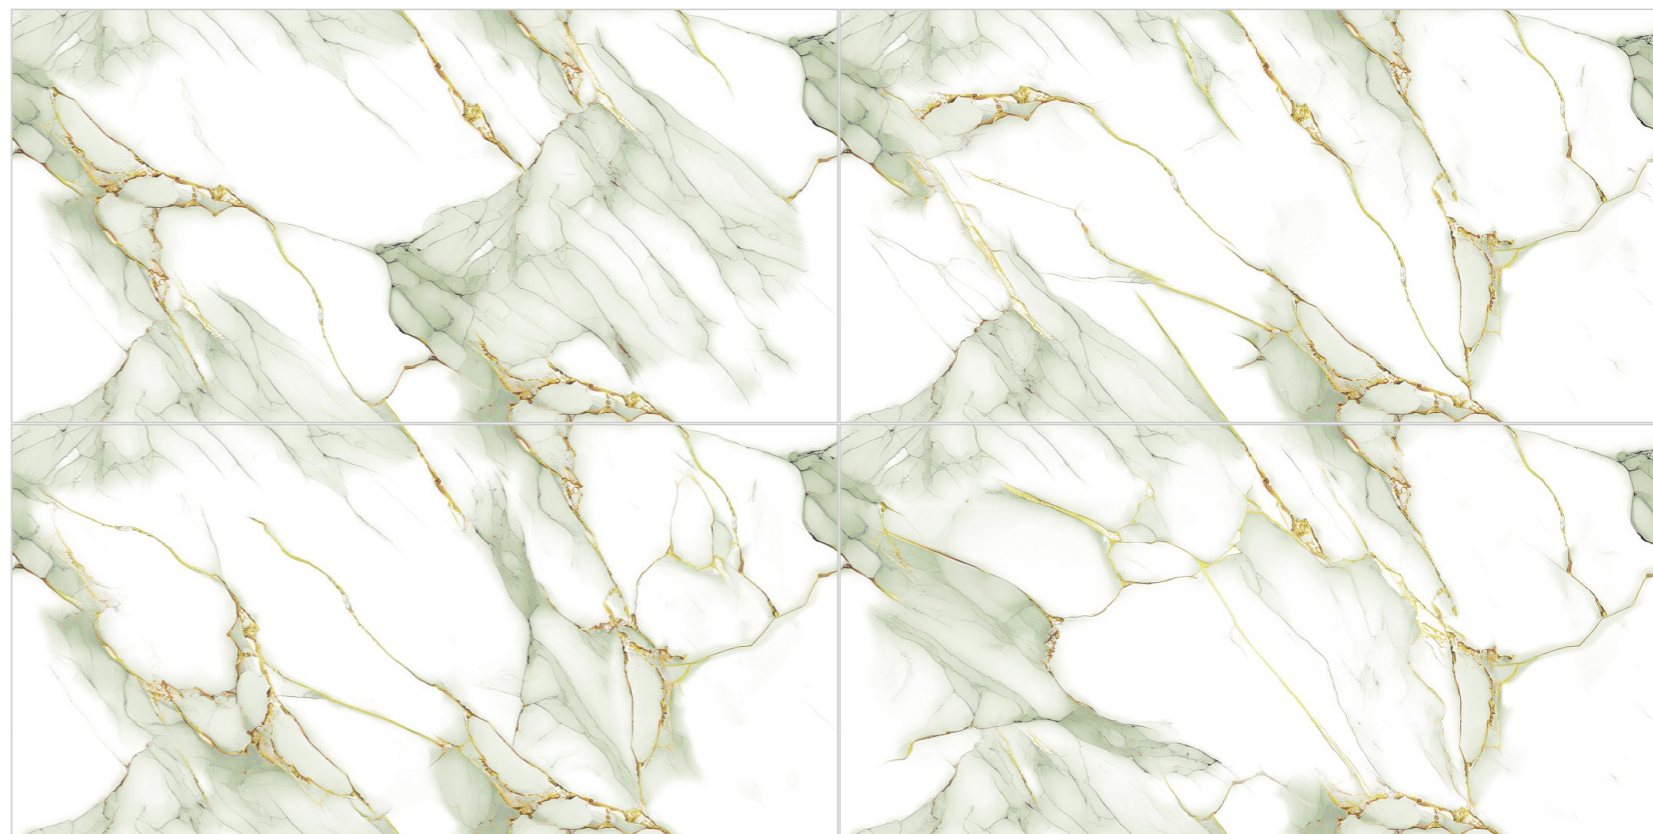

GOLD
126

Size:
60x120CM

Thickness:
8.5MM

Finish:
GLOSSY

GOLDEN
SERIES

GOLD
127

Size:
60x120CM

Thickness:
8.5MM