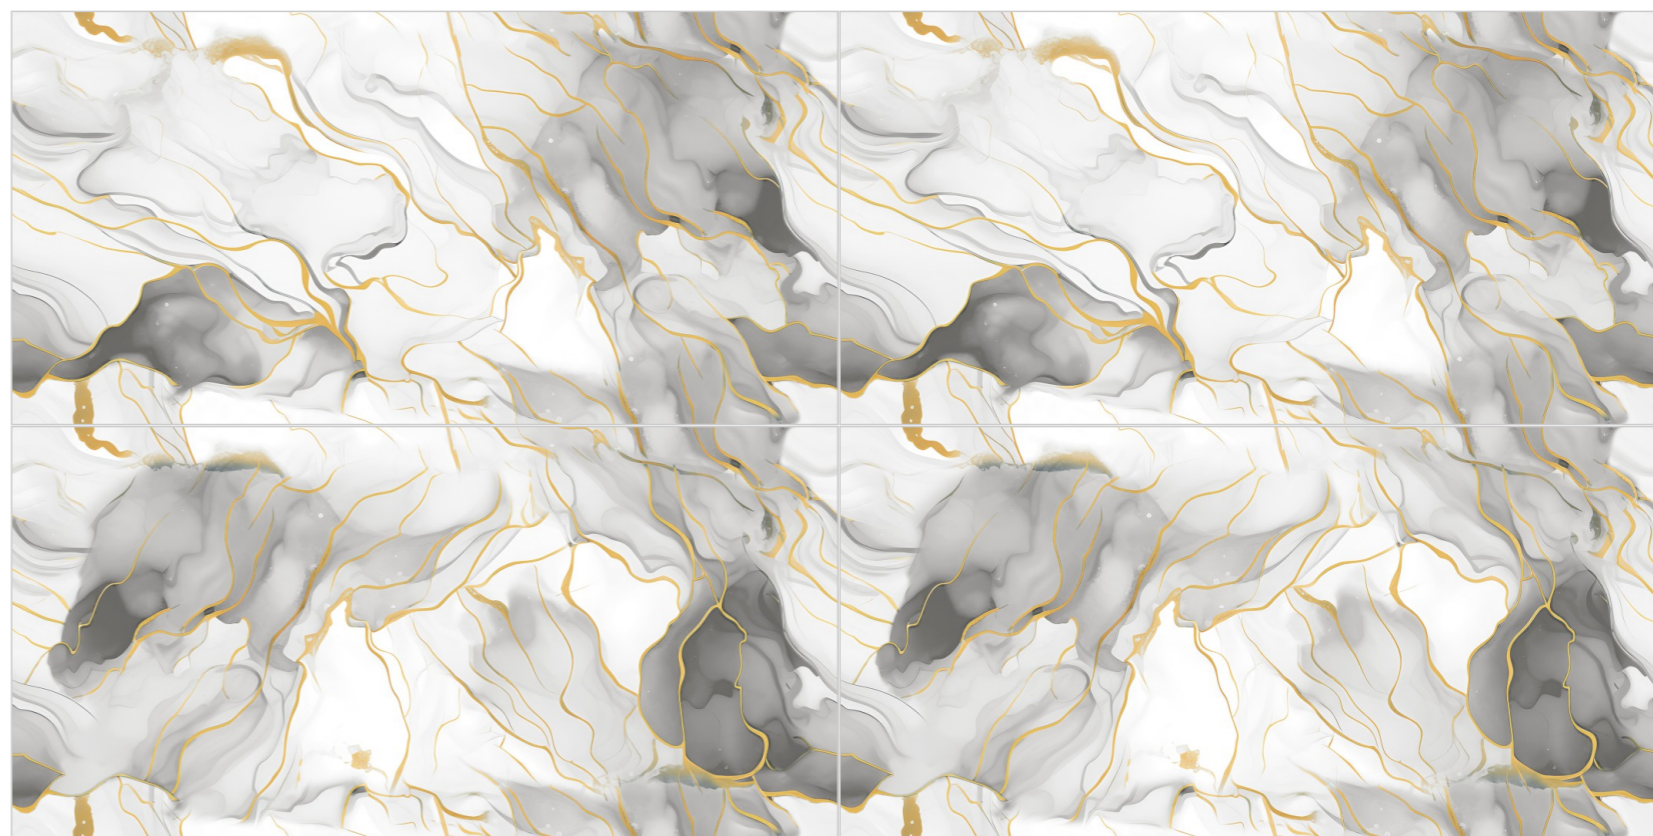

Thickness:
8.5MM

Finish:
GLOSSY

GOLDEN
SERIES

GOLD
149

Size:
60x120CM

Thickness:
8.5MM

Finish:
GLOSSY

GOLDEN
SERIES