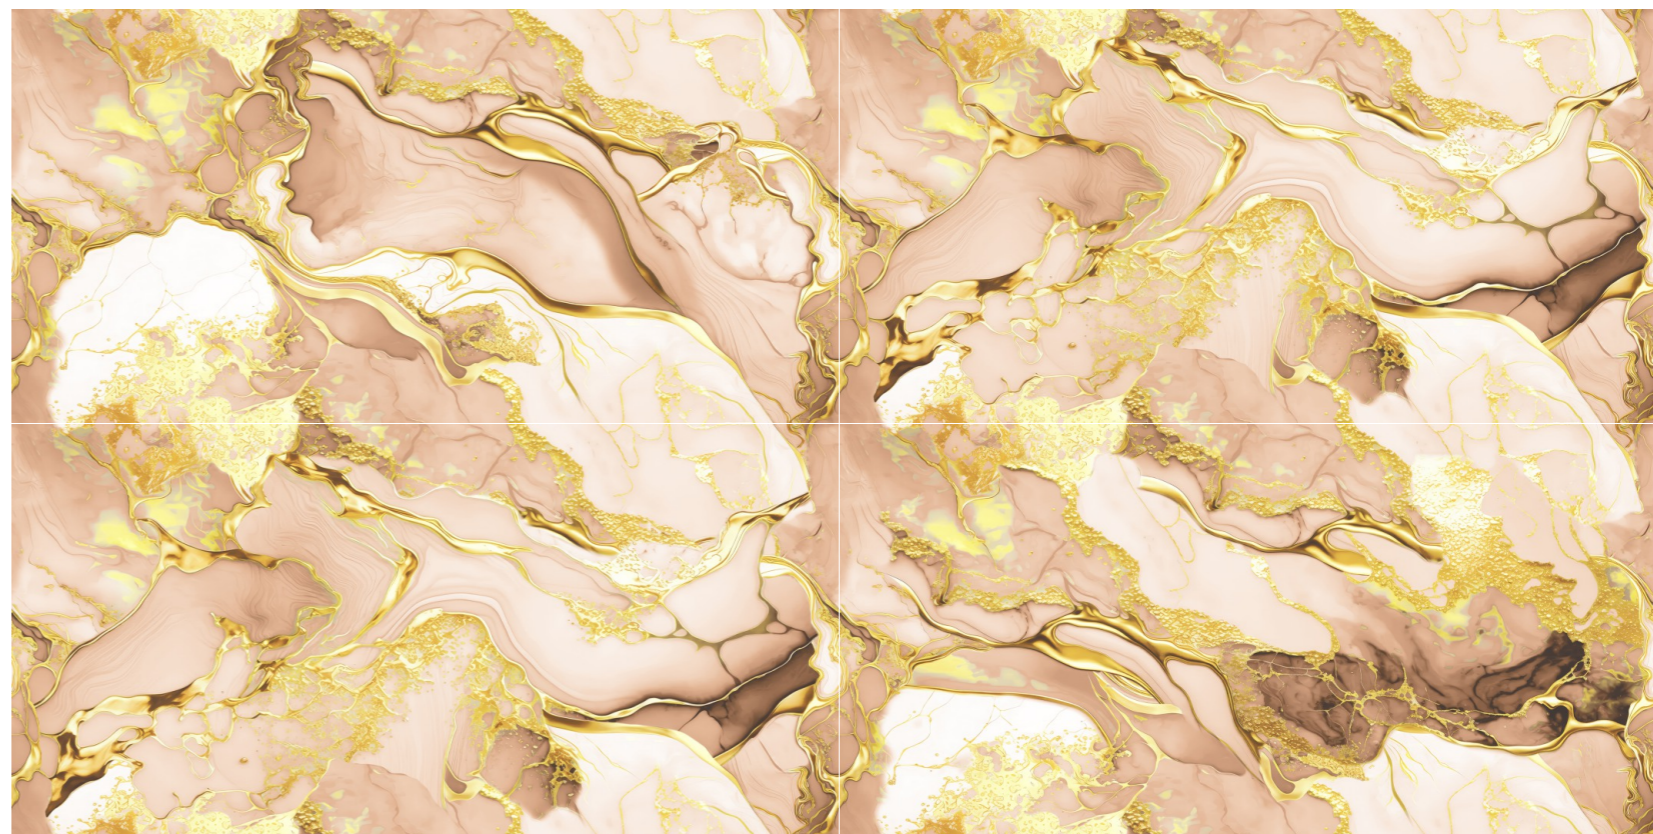

GOLD
123

Size:
60x120CM

Thickness:
8.5MM

Finish:
GLOSSY

GOLDEN SERIES

GOLD
124

Size:
60x120CM

Thickness:
8.5MM