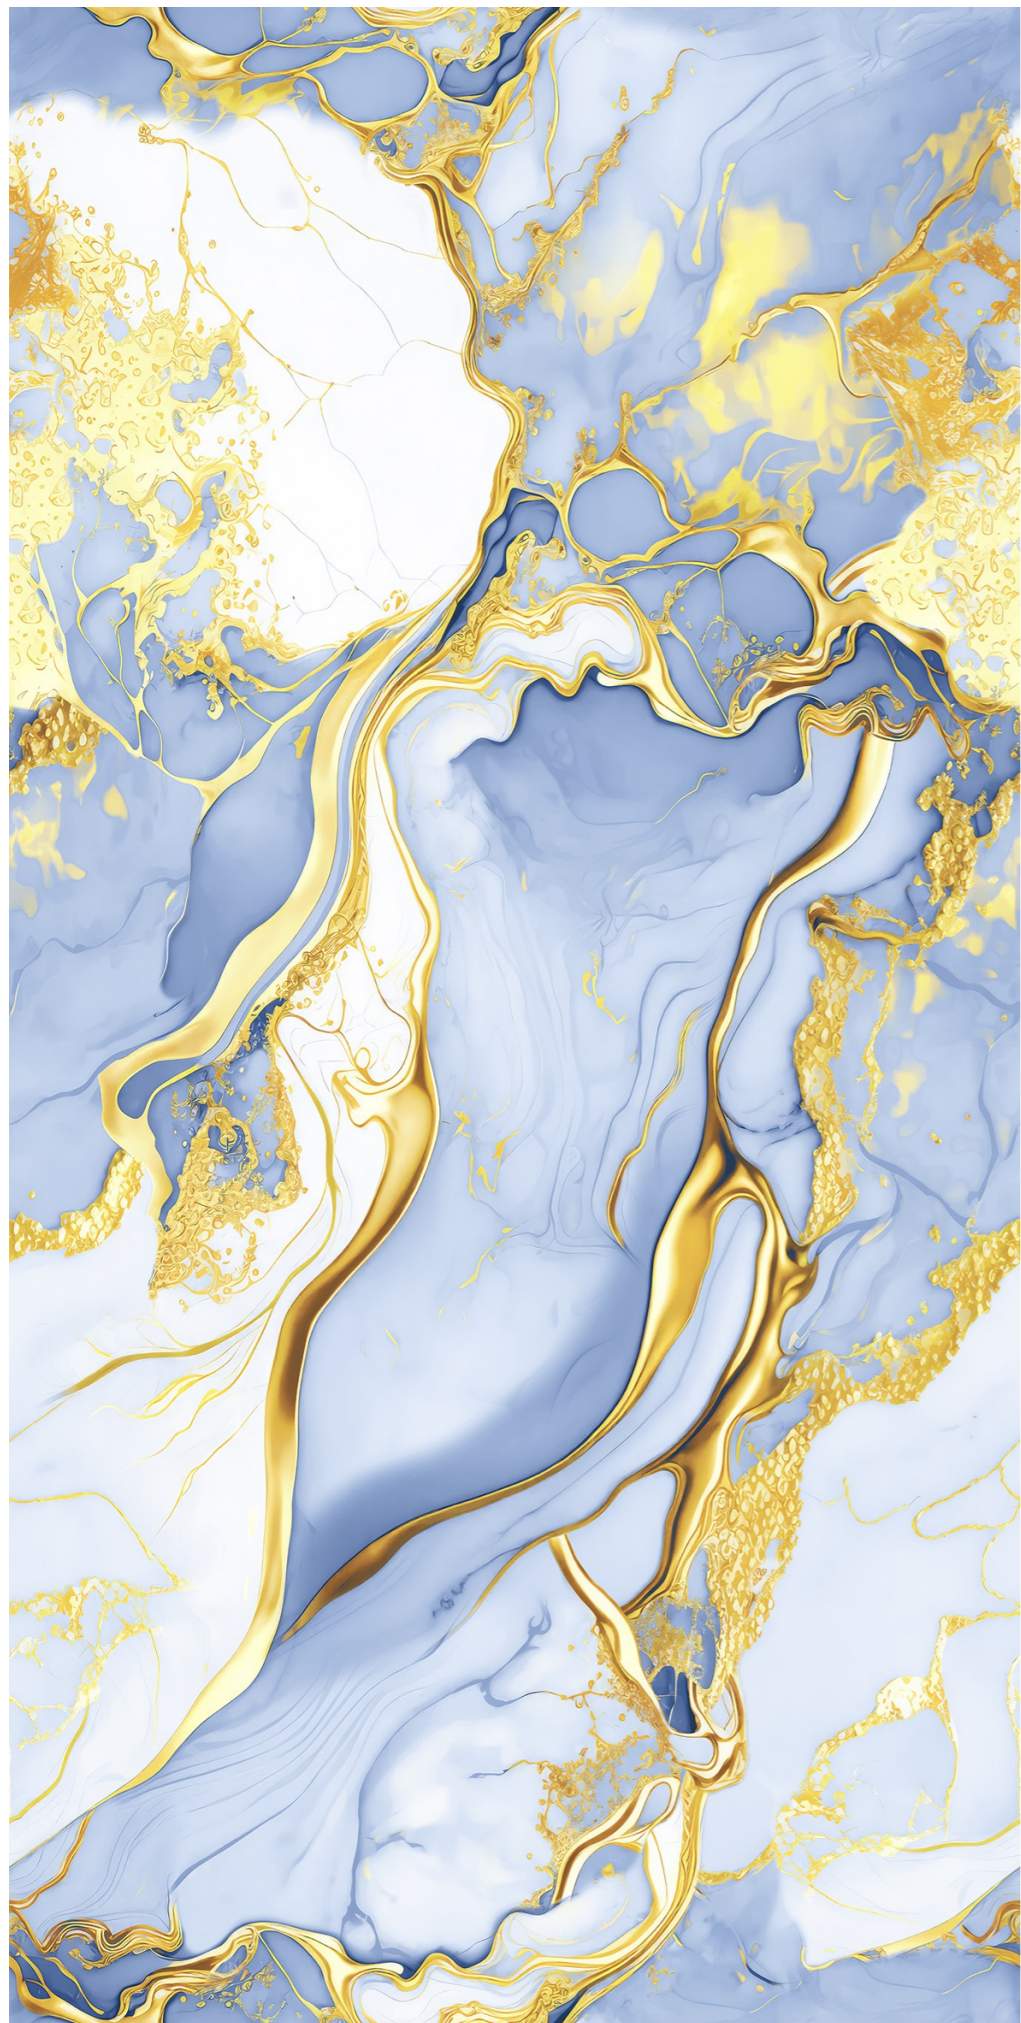

Thickness:
8.5MM

Finish:
GLOSSY

GOLDEN
SERIES

GOLD
122

Size:
60x120CM

Thickness:
8.5MM

Finish:
GLOSSY

GOLDEN
SERIES