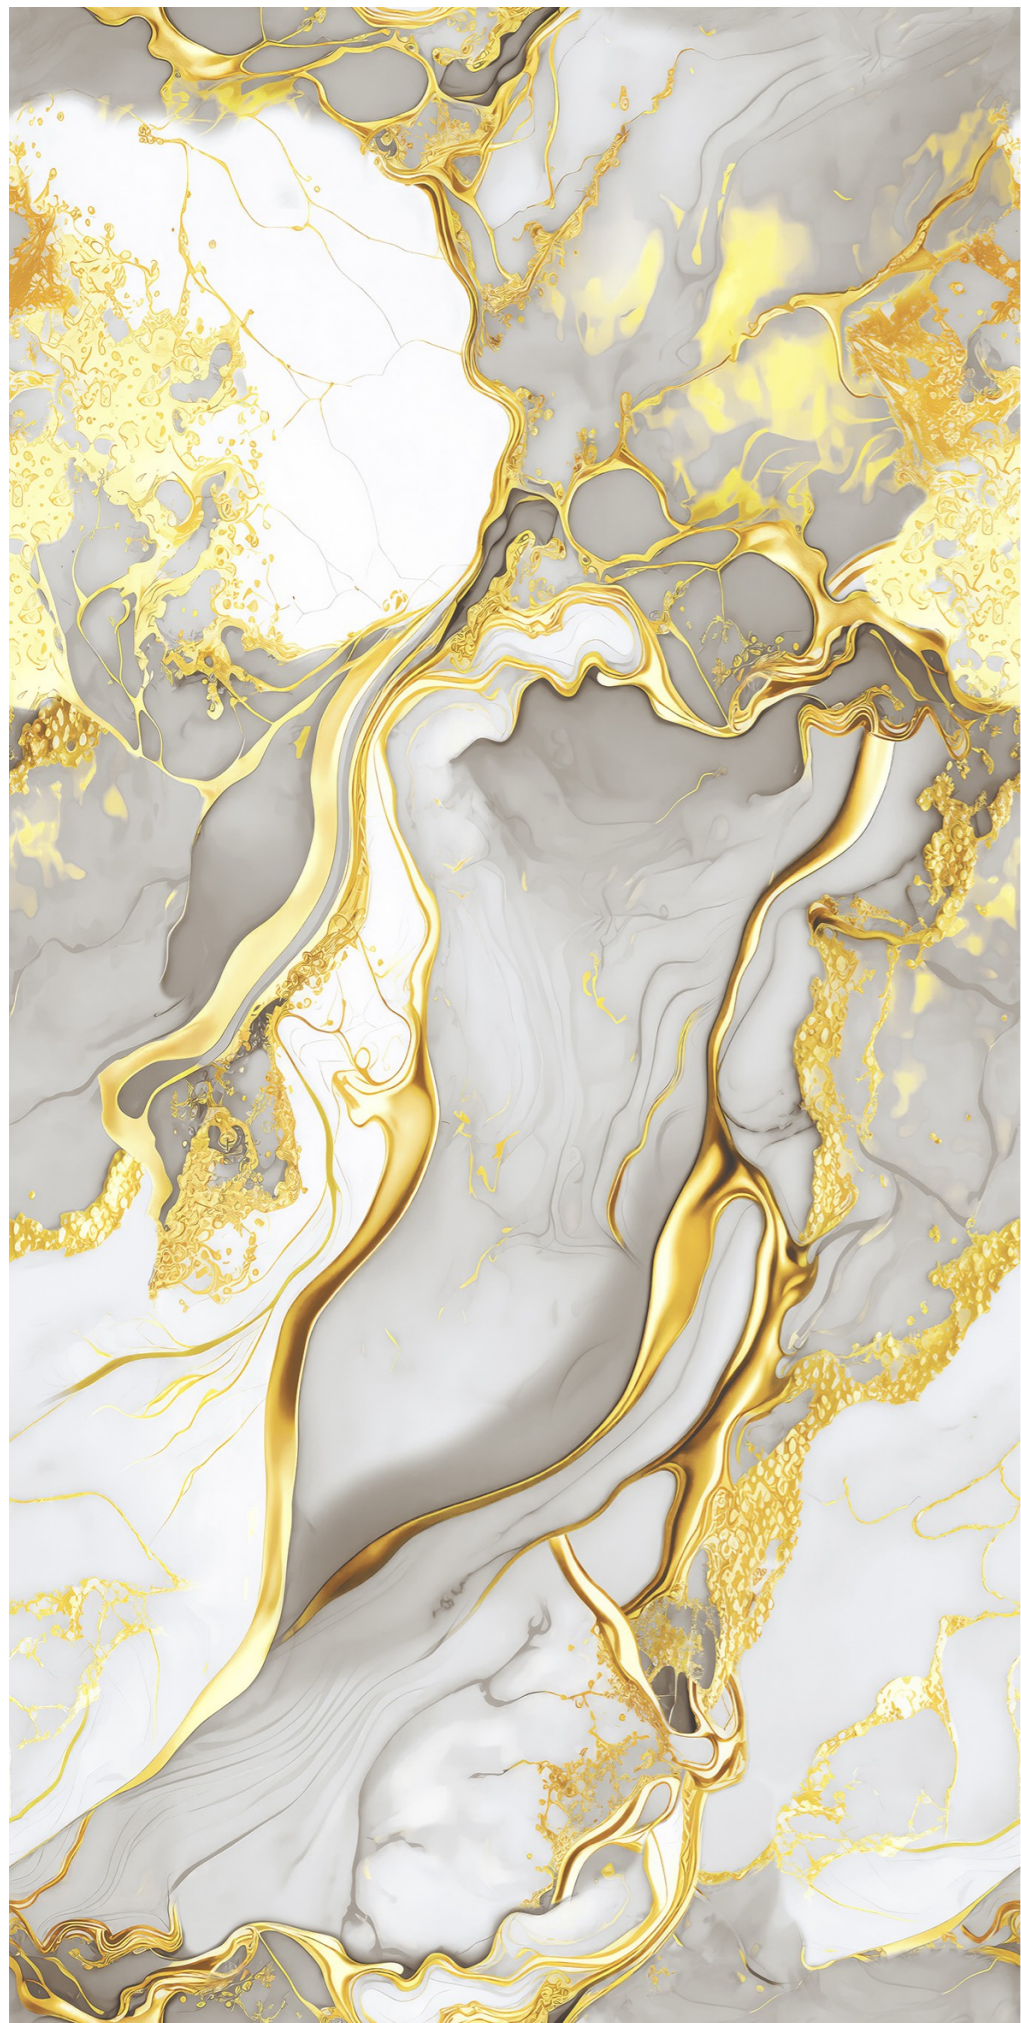

GOLDEN
SERIES

GOLD
122

Size:
60x120CM

Thickness:
8.5MM

Finish:
GLOSSY