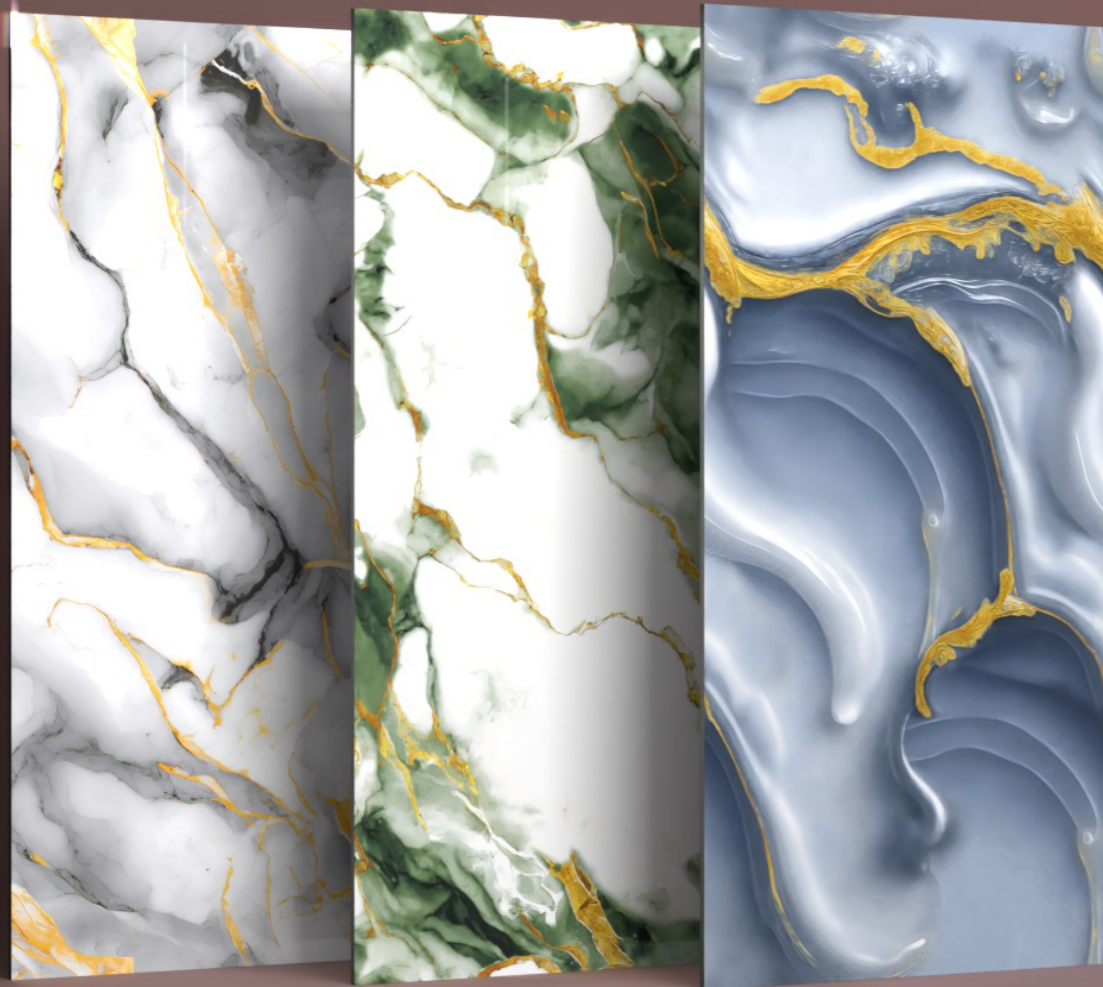

DESIGNED FOR MODERN LIVING

Our 600x1200mm slabs bring surfaces to life with bold patterns, seamless flow and refined aesthetics. Each piece is crafted to elevate modern interiors delivering elegance, durability and a statement of true sophistication.

**60X
120
CM**