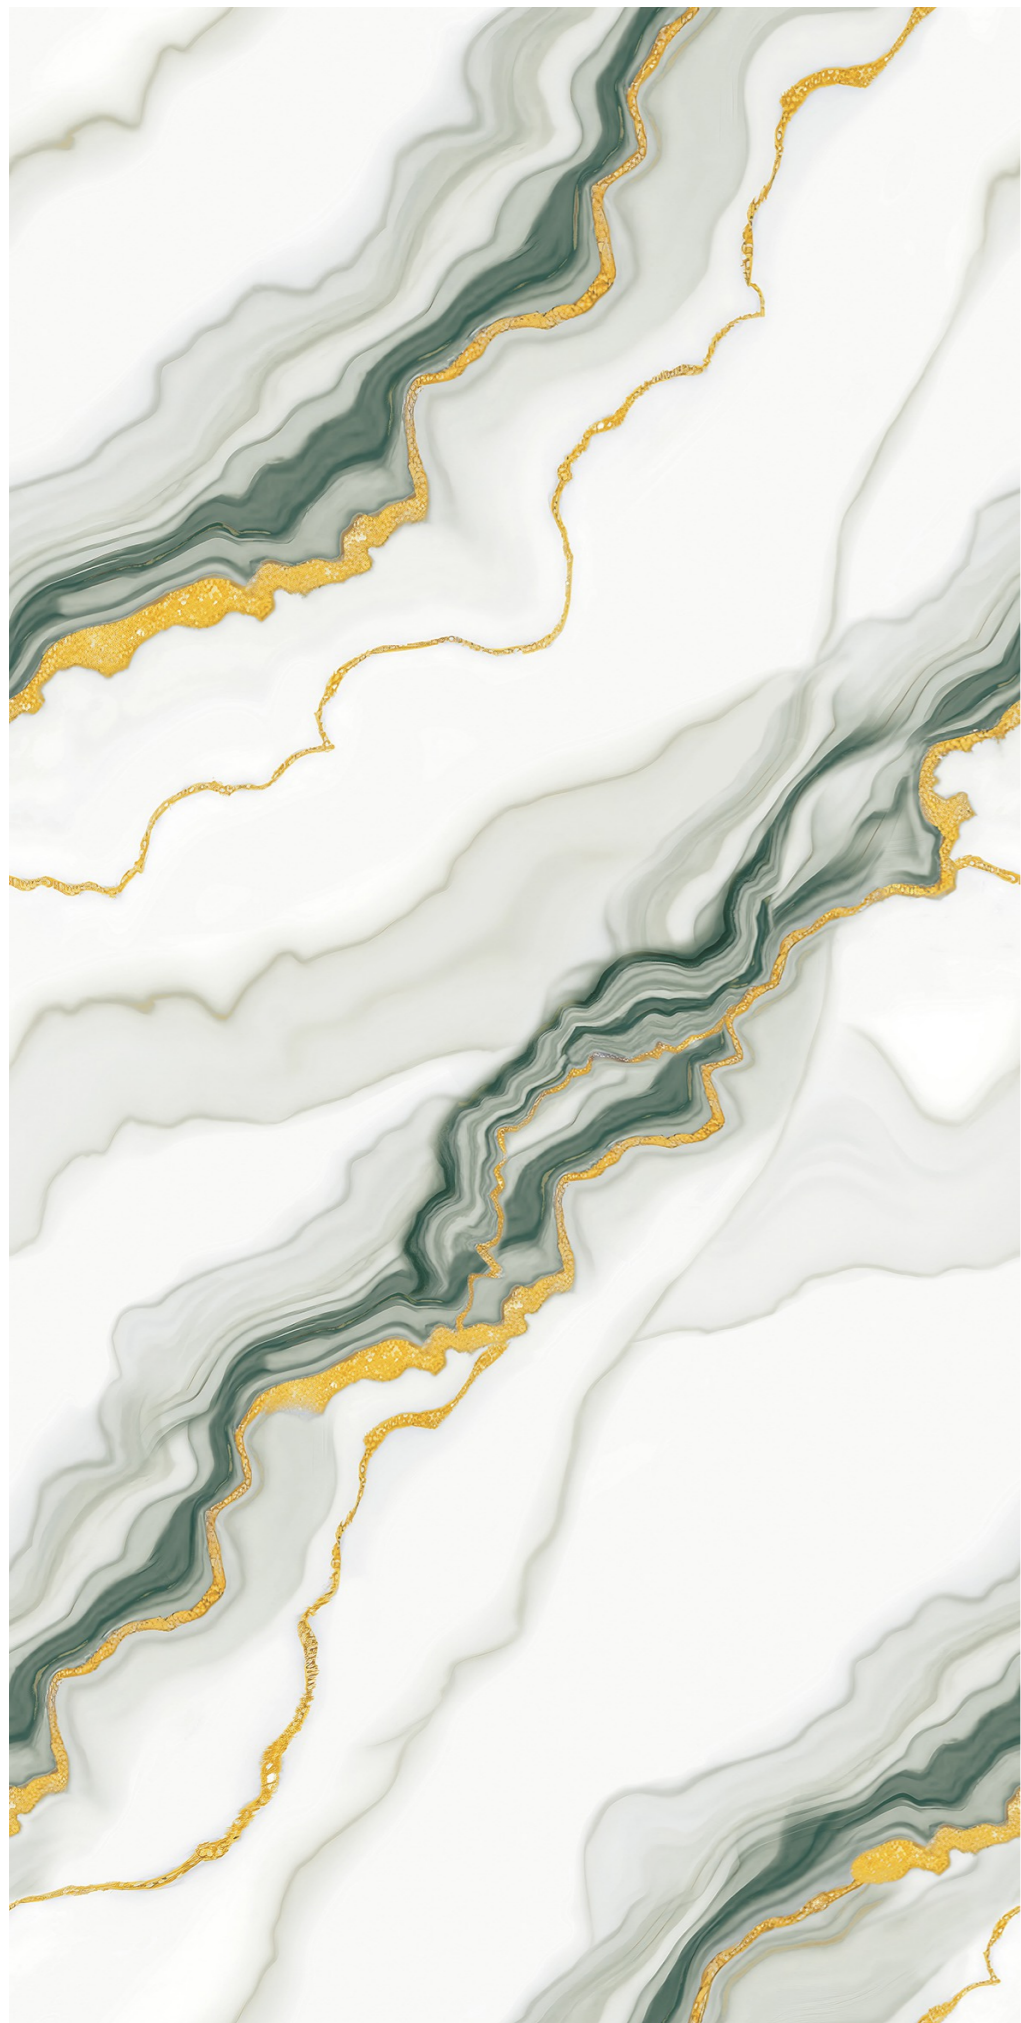

GOLDEN SERIES

GOLD
111

Size:
60x120CM

Thickness:
8.5MM

Finish:
GLOSSY