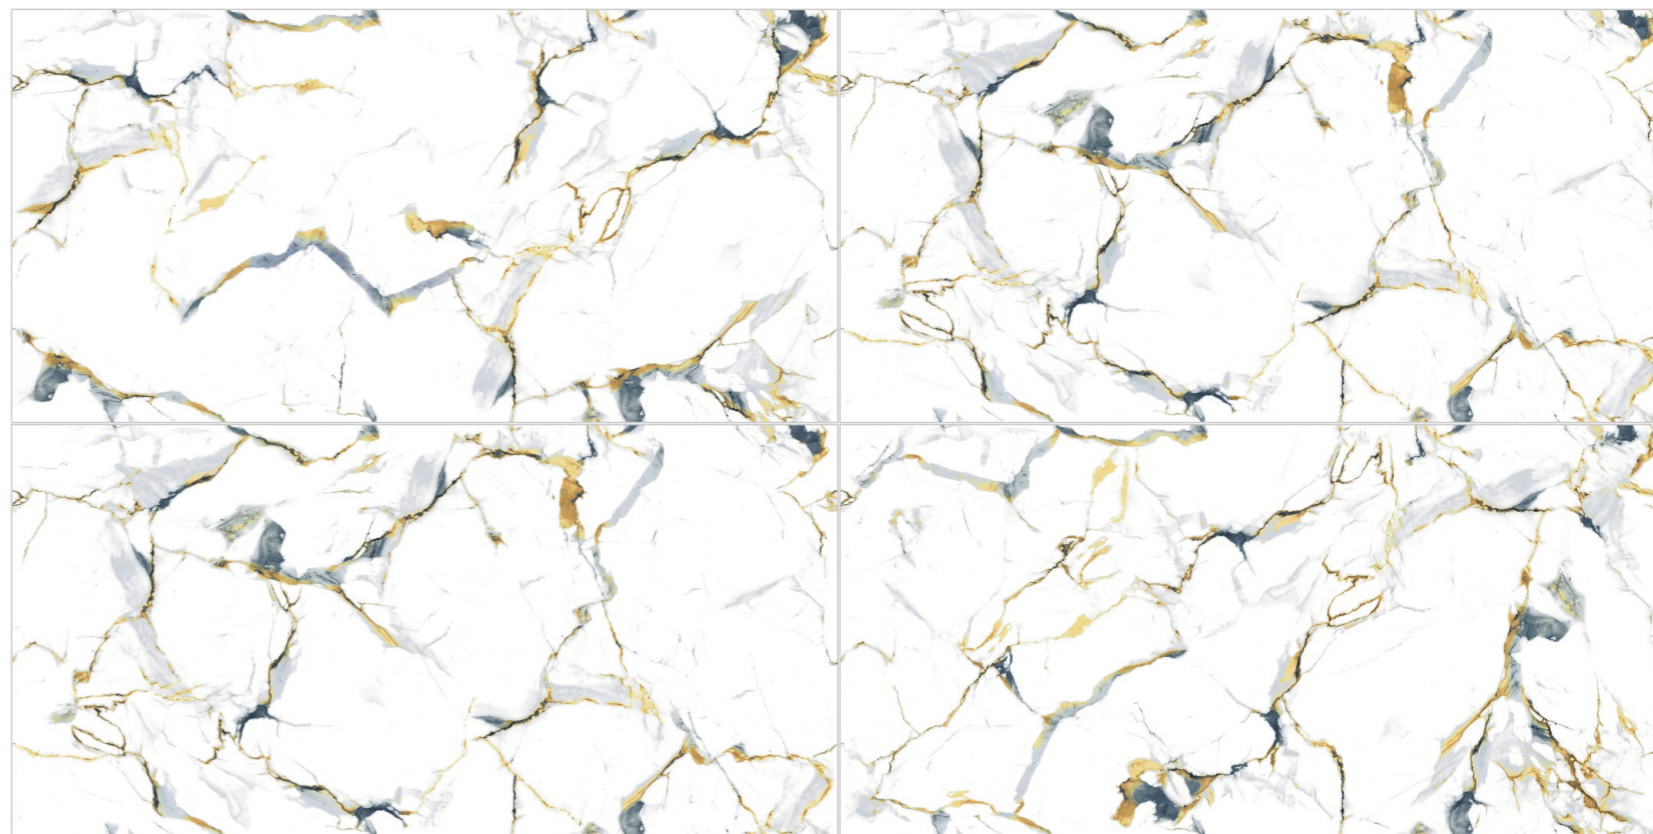

Finish:
GLOSSY

GOLDEN SERIES

GOLD
128

Size:
60x120CM

Thickness:
8.5MM

Finish:
GLOSSY

GOLDEN SERIES

GOLD
129