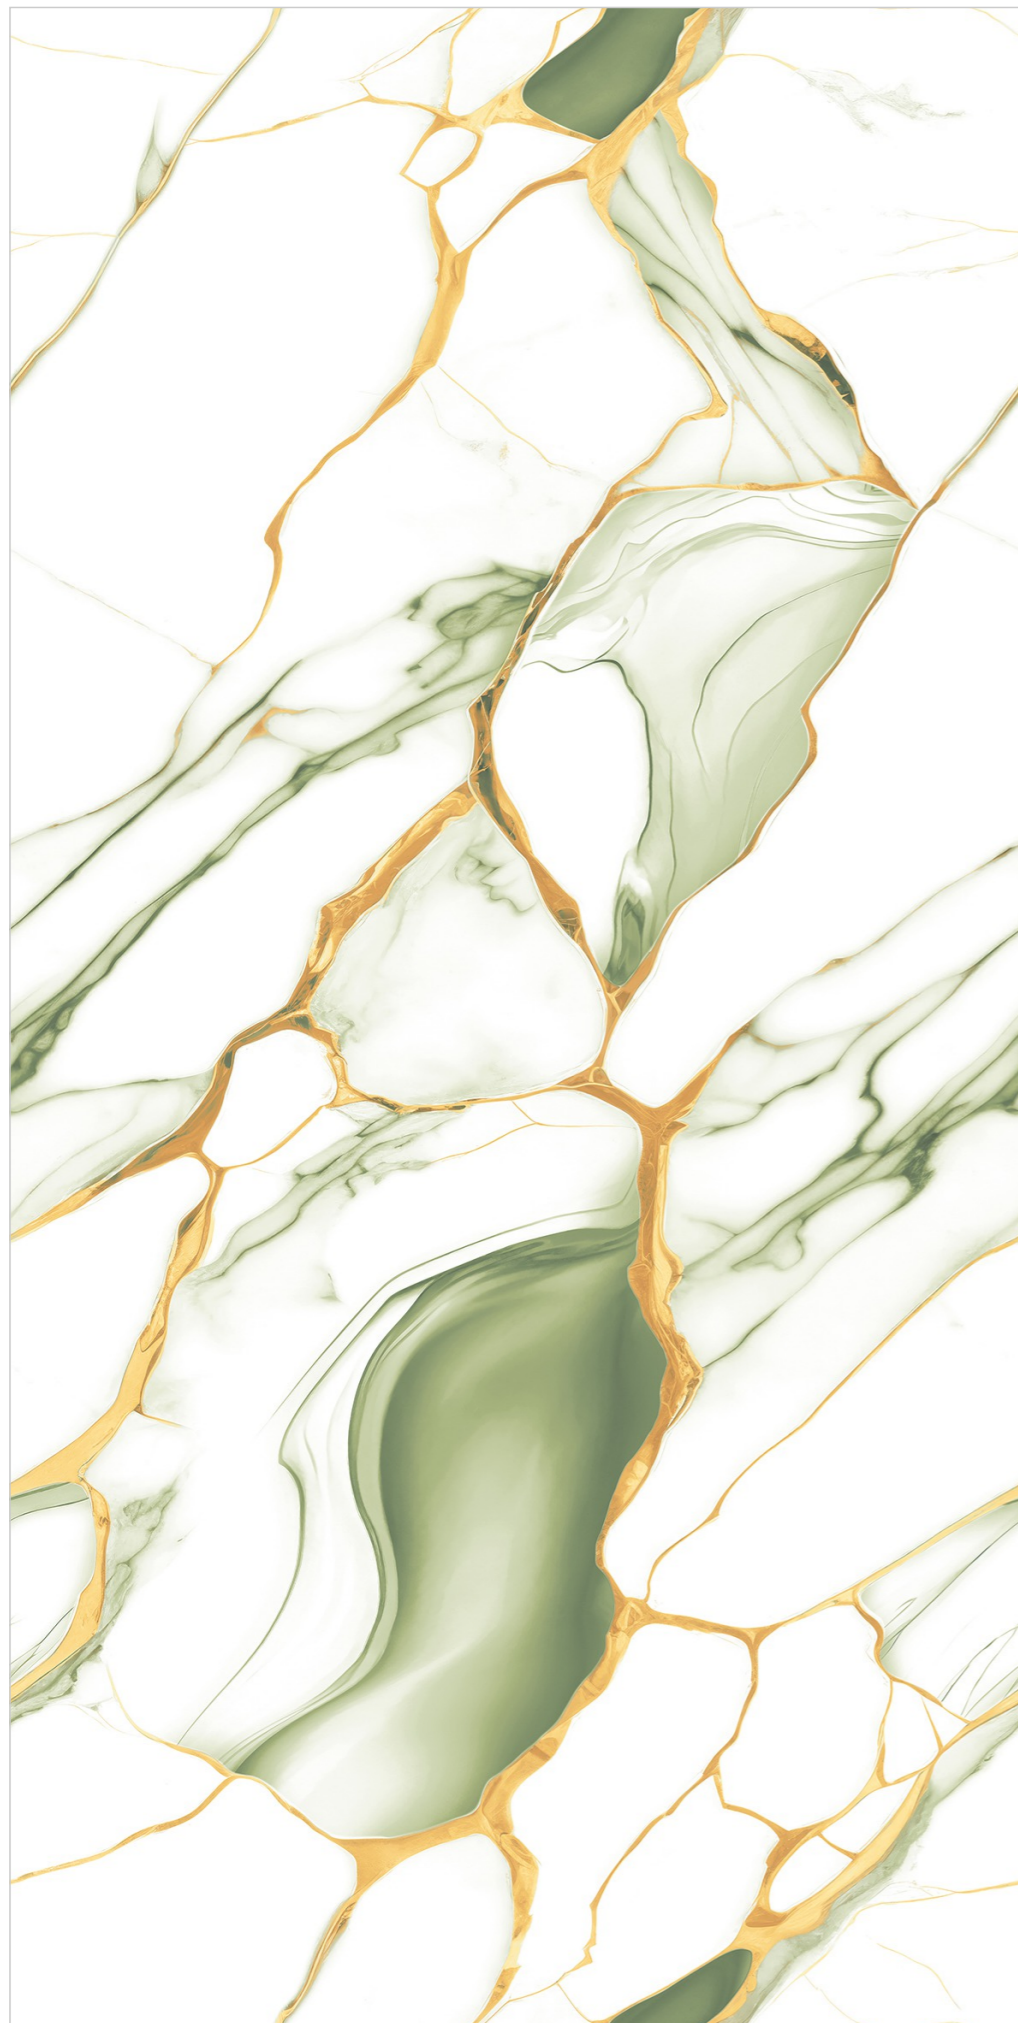

Thickness:
8.5MM

Finish:
GLOSSY

GOLDEN
SERIES

GOLD
149

Size:
60x120CM

Thickness:
8.5MM

Finish:
GLOSSY

GOLDEN
SERIES