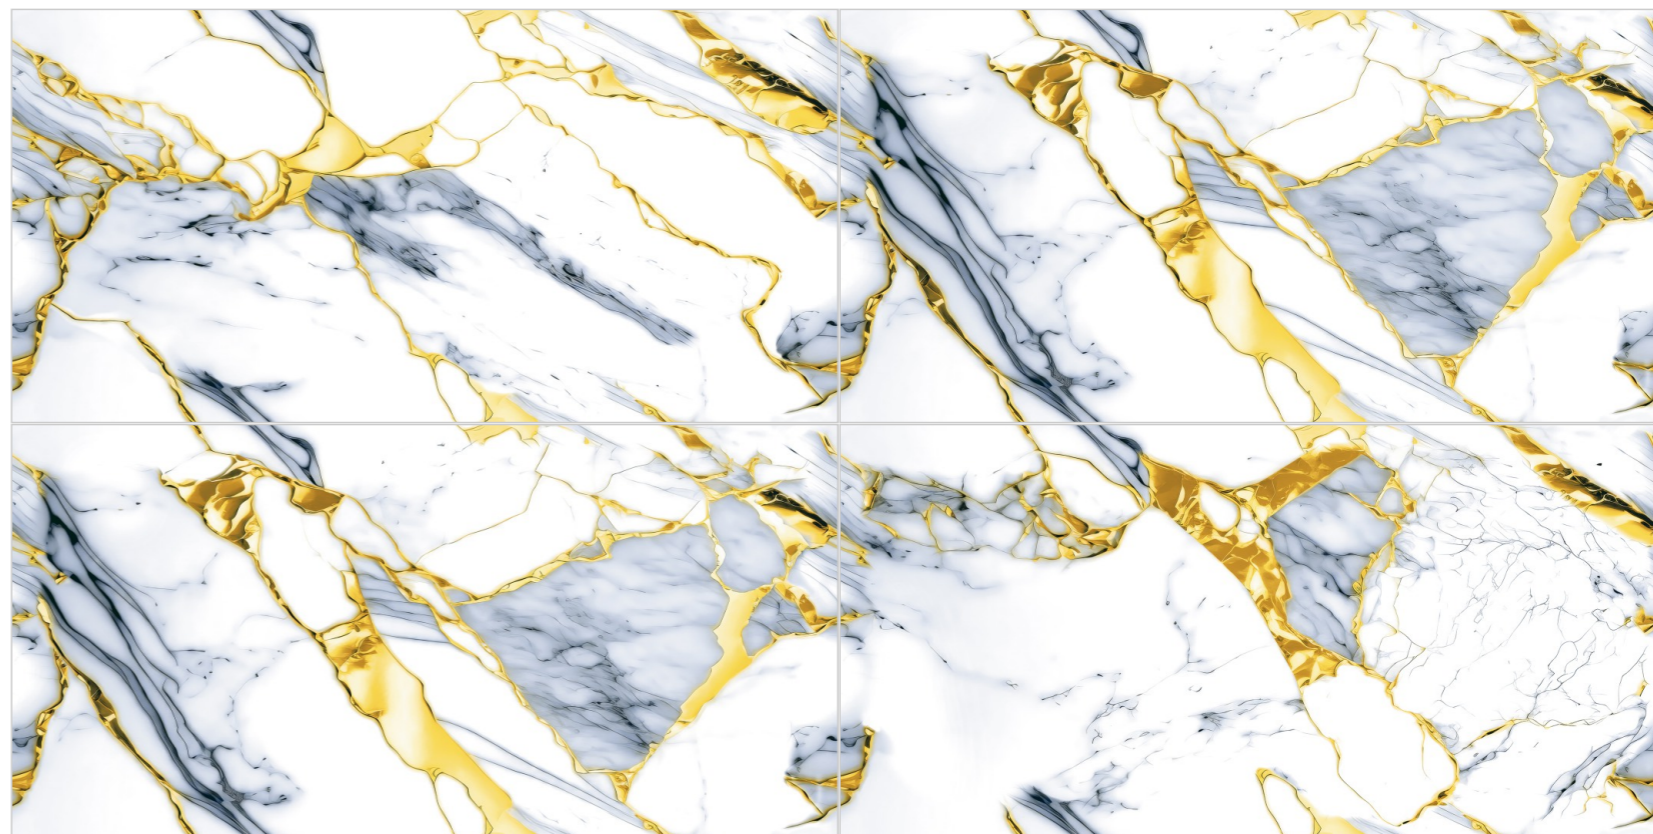

GOLDEN SERIES

GOLD
131

Size:
60x120CM

Thickness:
8.5MM

Finish:
GLOSSY