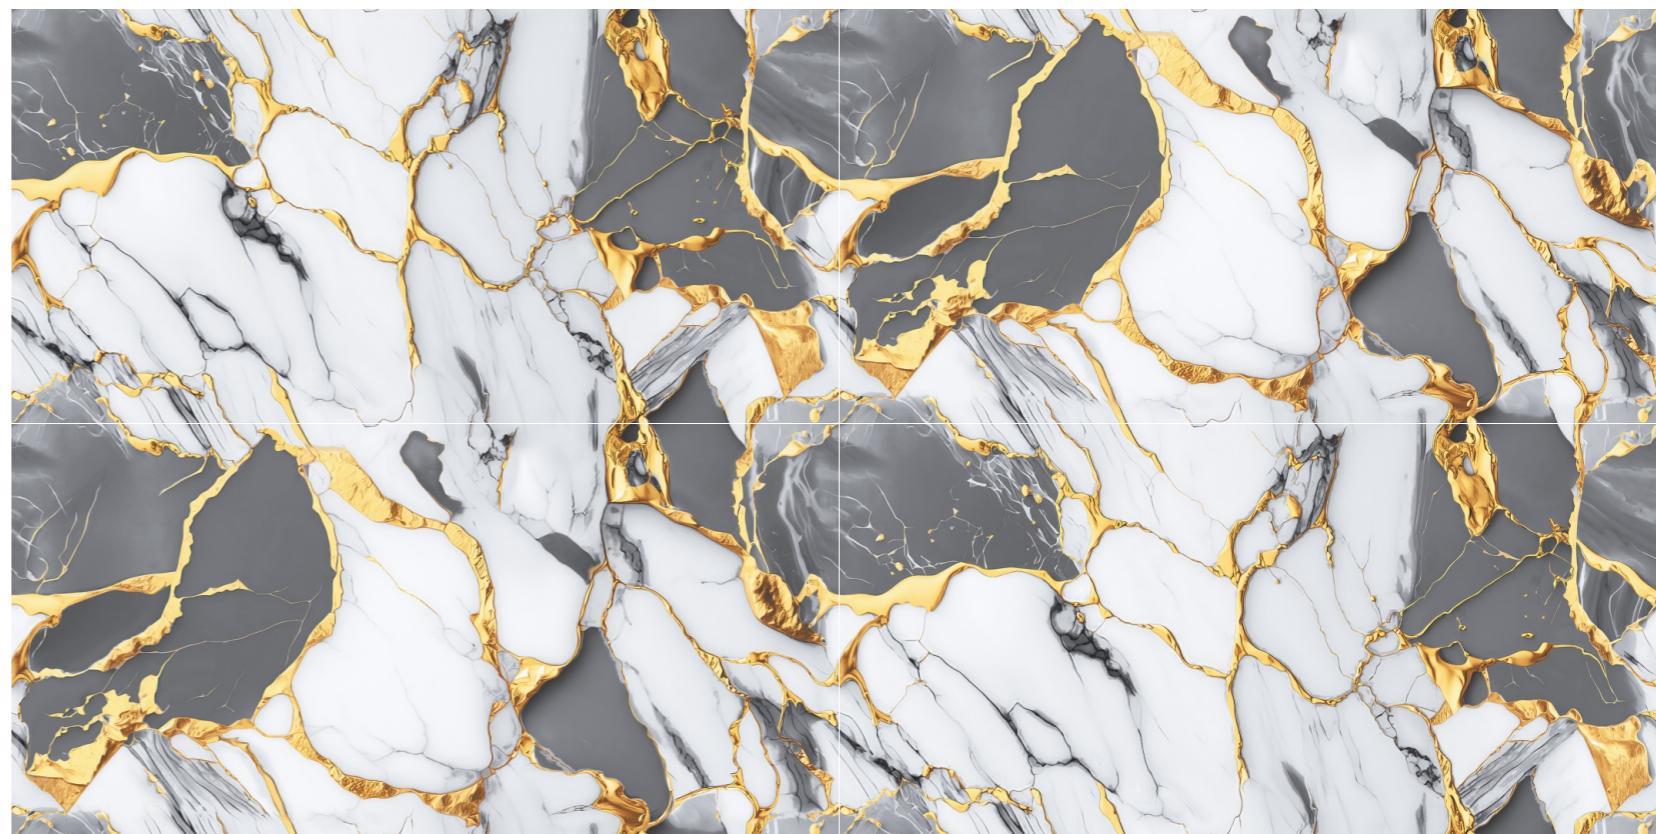

Size:
60x120CM

Thickness:
8.5MM

Finish:
GLOSSY

GOLDEN SERIES

GOLD
103

Size:
60x120CM

Thickness:
8.5MM

Finish:
GLOSSY