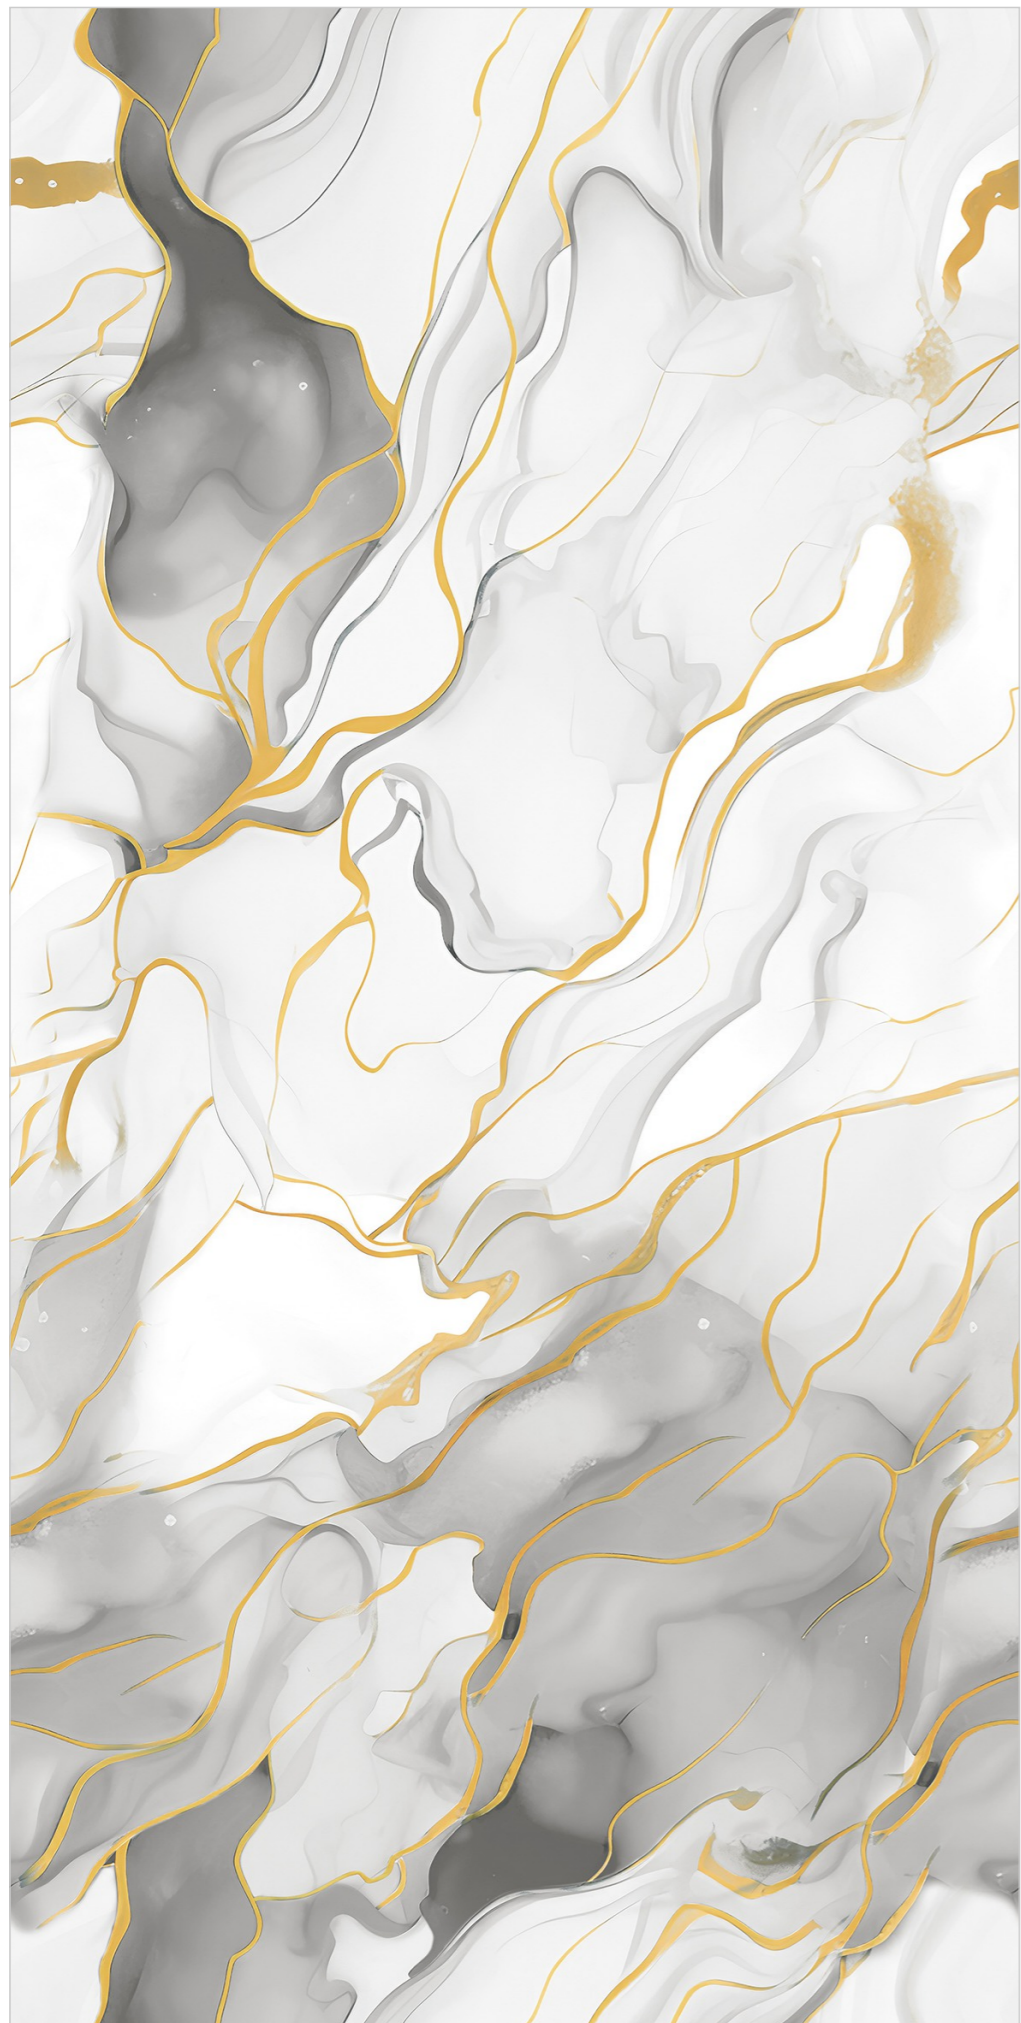

GOLDEN
SERIES

GOLD
149

Size:
60x120CM

Thickness:
8.5MM

Finish:
GLOSSY