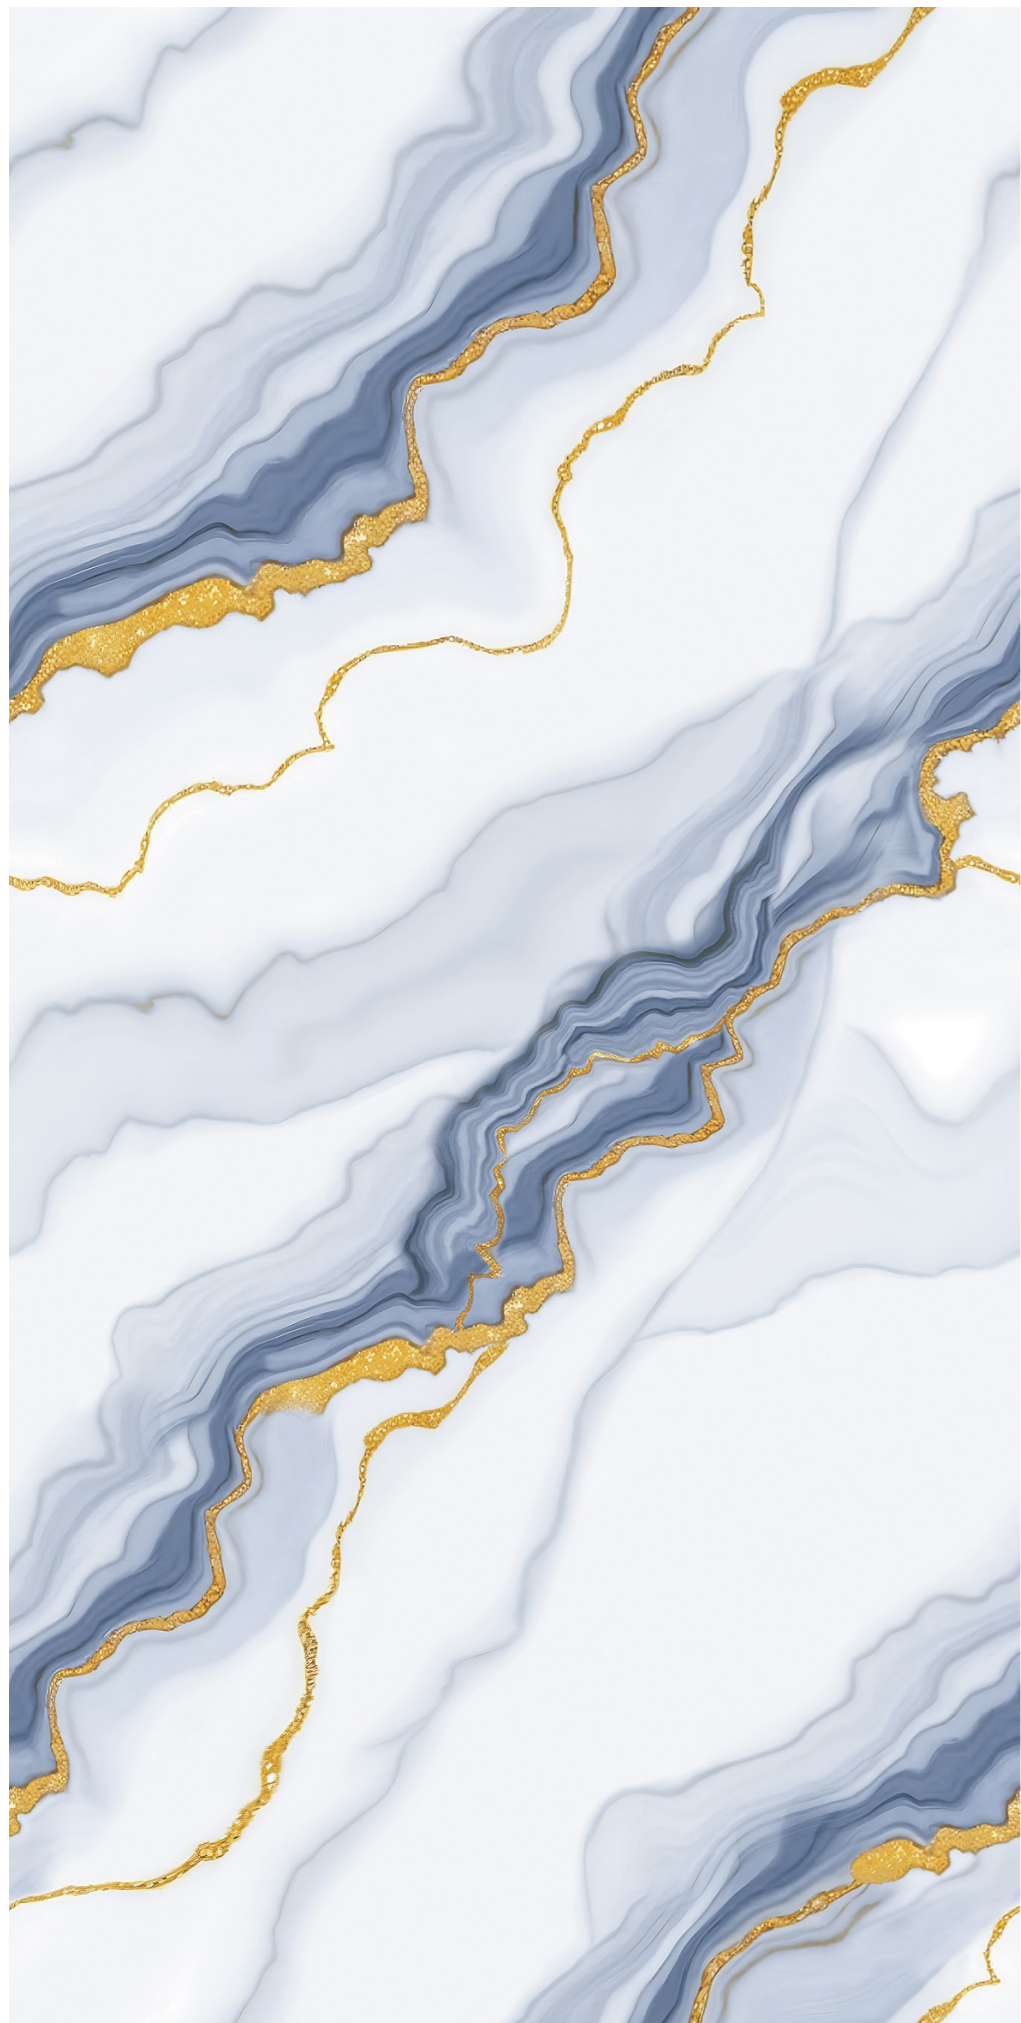

Size:
60x120CM

Thickness:
8.5MM

Finish:
GLOSSY

GOLDEN SERIES

GOLD
111

Size:
60x120CM

Thickness:
8.5MM

Finish:
GLOSSY