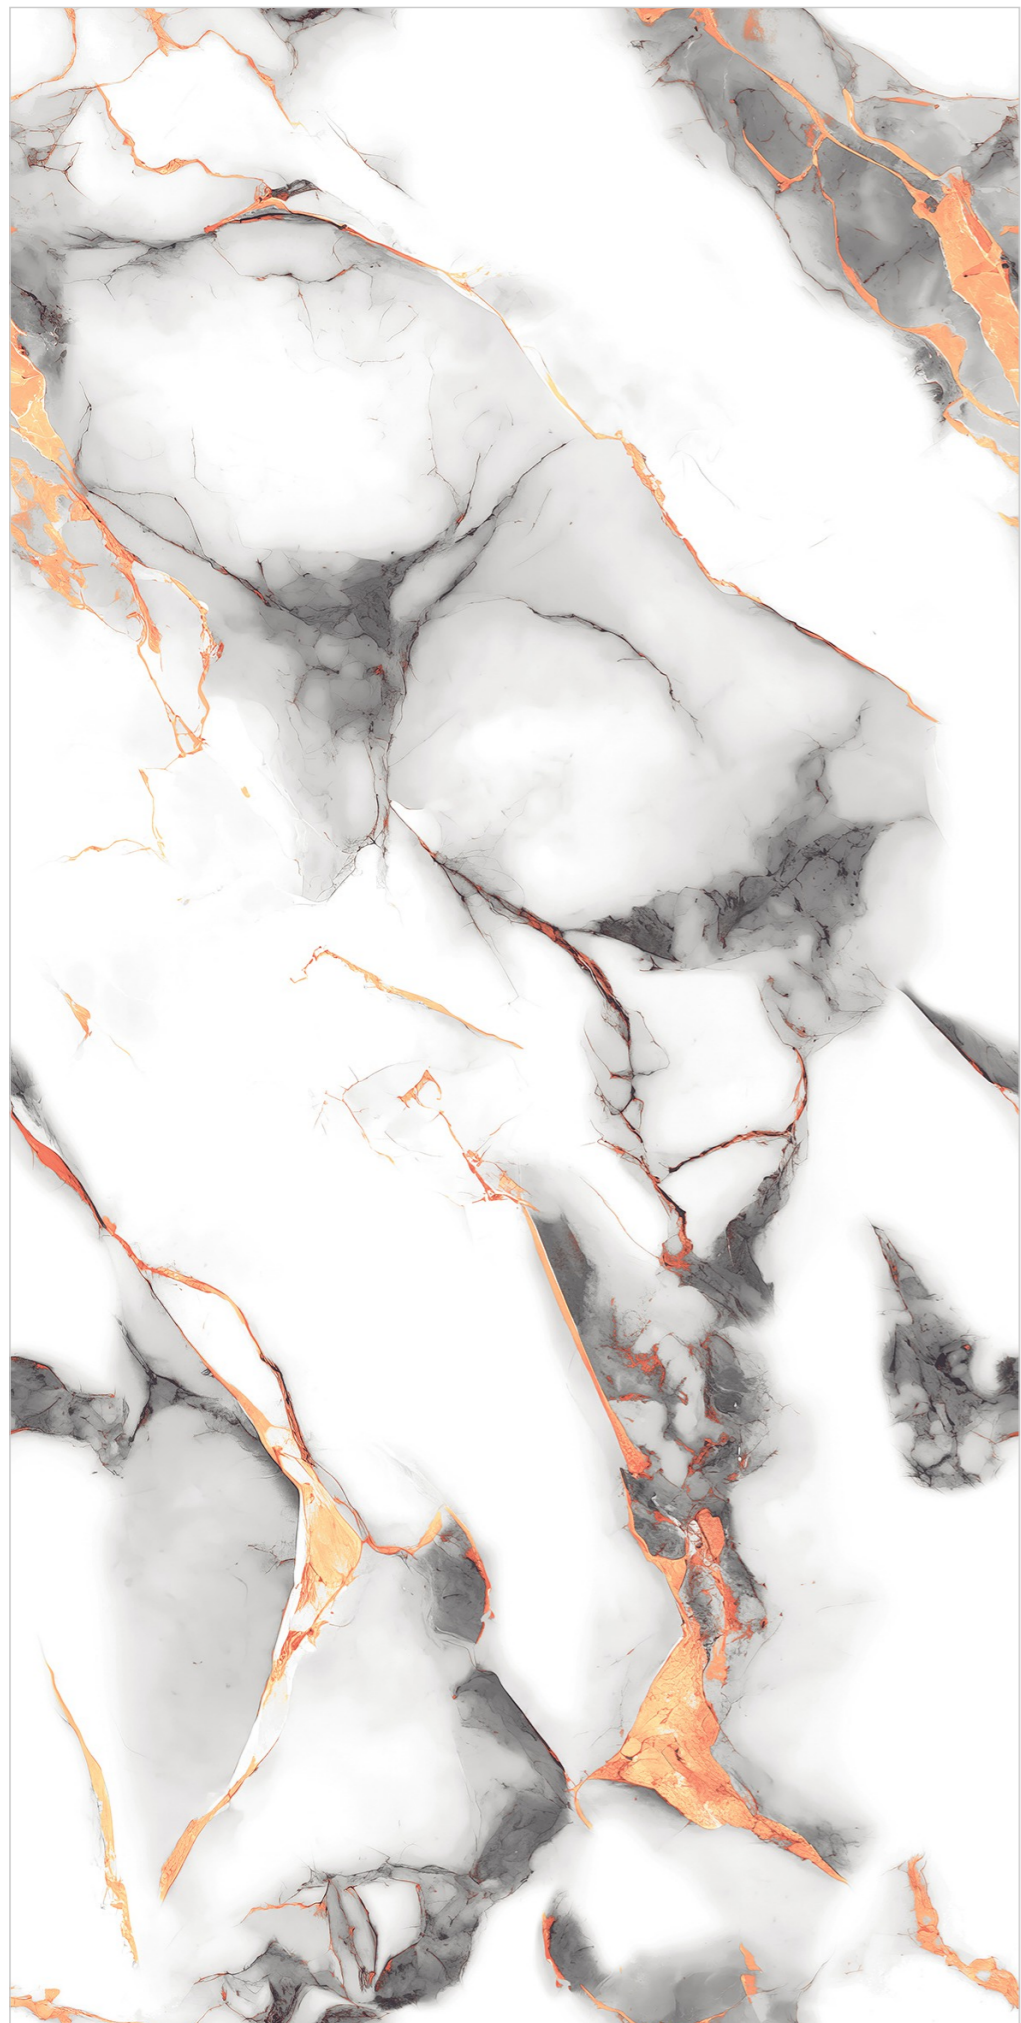

GOLDEN SERIES

GOLD
125

Size:
60x120CM

Thickness:
8.5MM

Finish:
GLOSSY