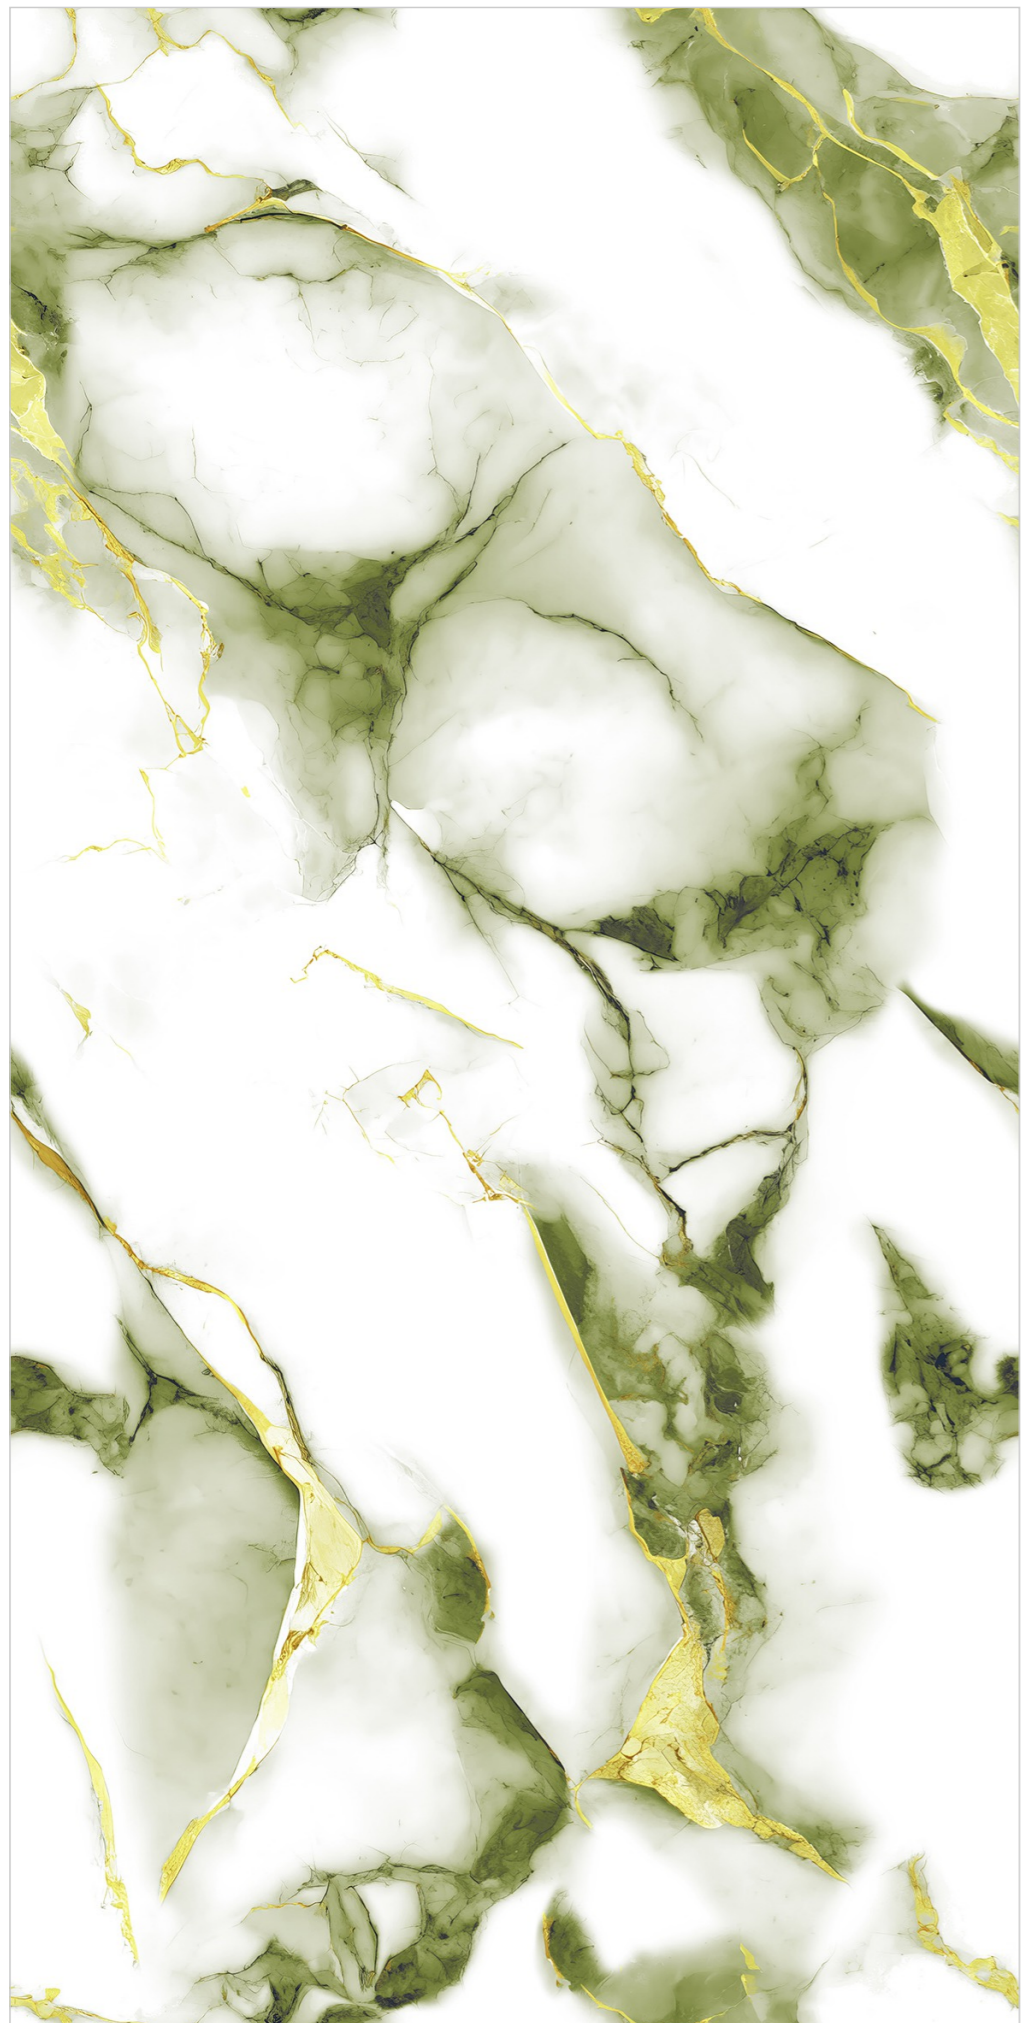

Finish:
GLOSSY

GOLDEN
S E R I E S

GOLD
117

Size:
60x120CM

Thickness:
8.5MM

Finish:
GLOSSY

GOLDEN
SERIES

GOLD
118