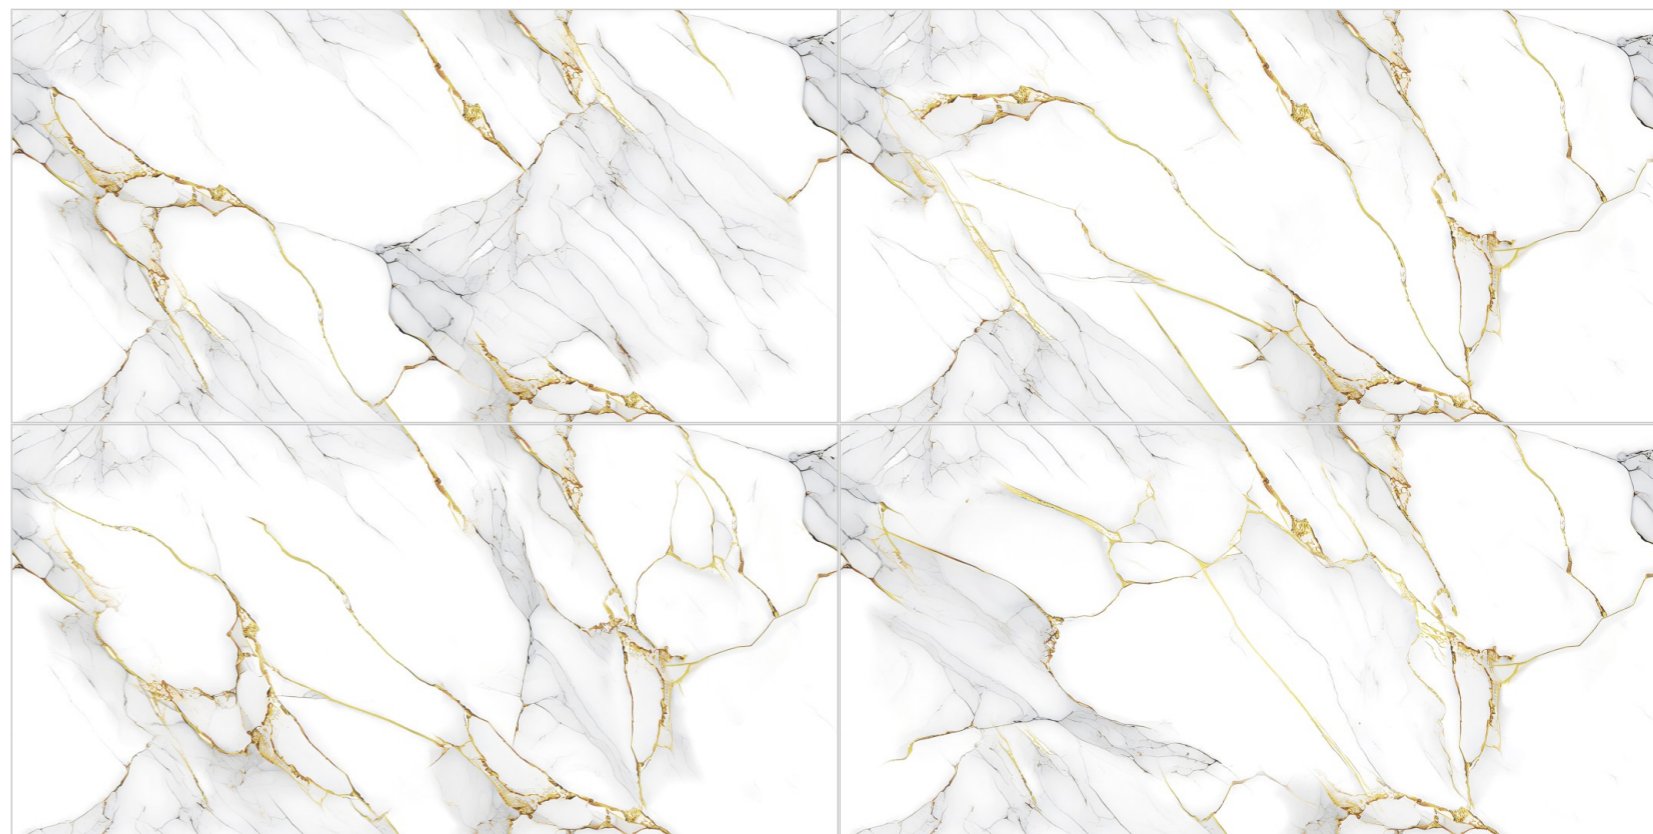

GOLDEN
SERIES

GOLD
147

Size:
60x120CM

Thickness:
8.5MM

Finish:
GLOSSY