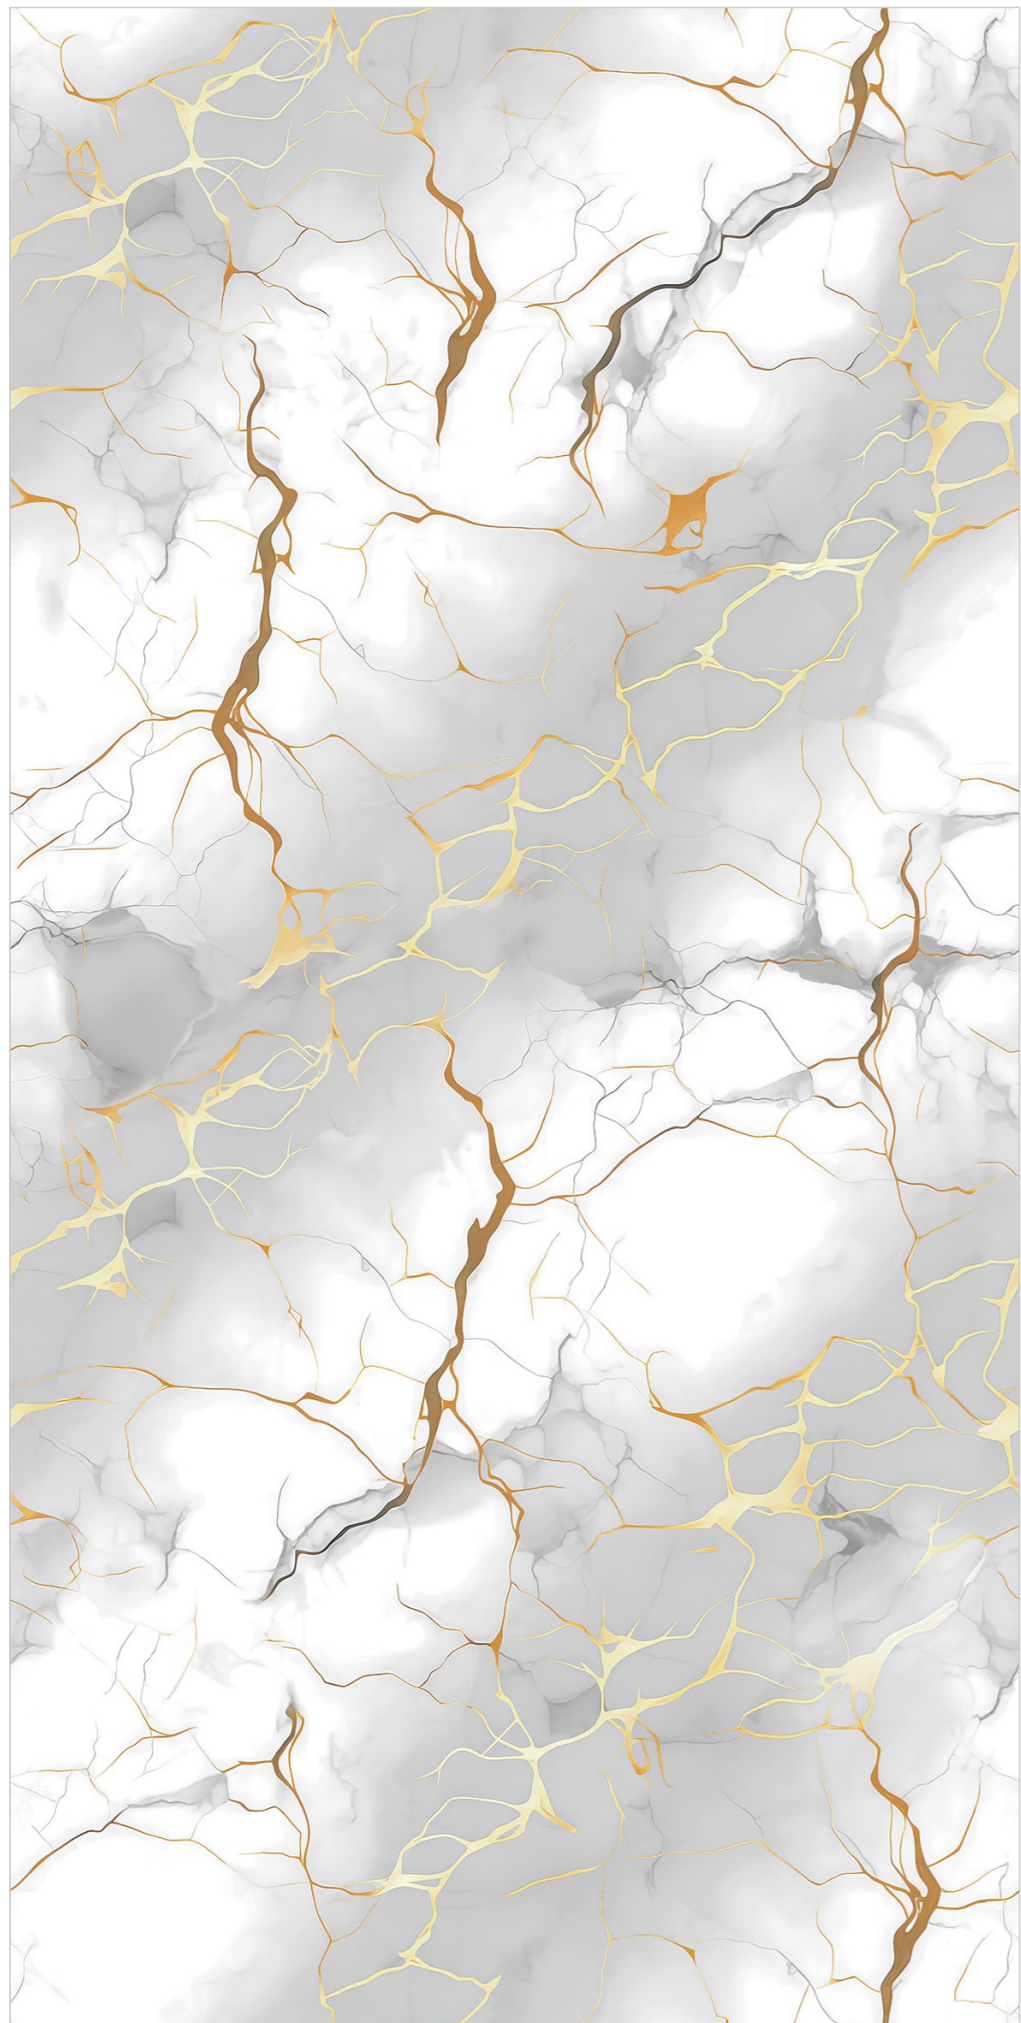

GOLDEN
S E R I E S

GOLD
117

Size:
60x120CM

Thickness:
8.5MM

Finish:
GLOSSY