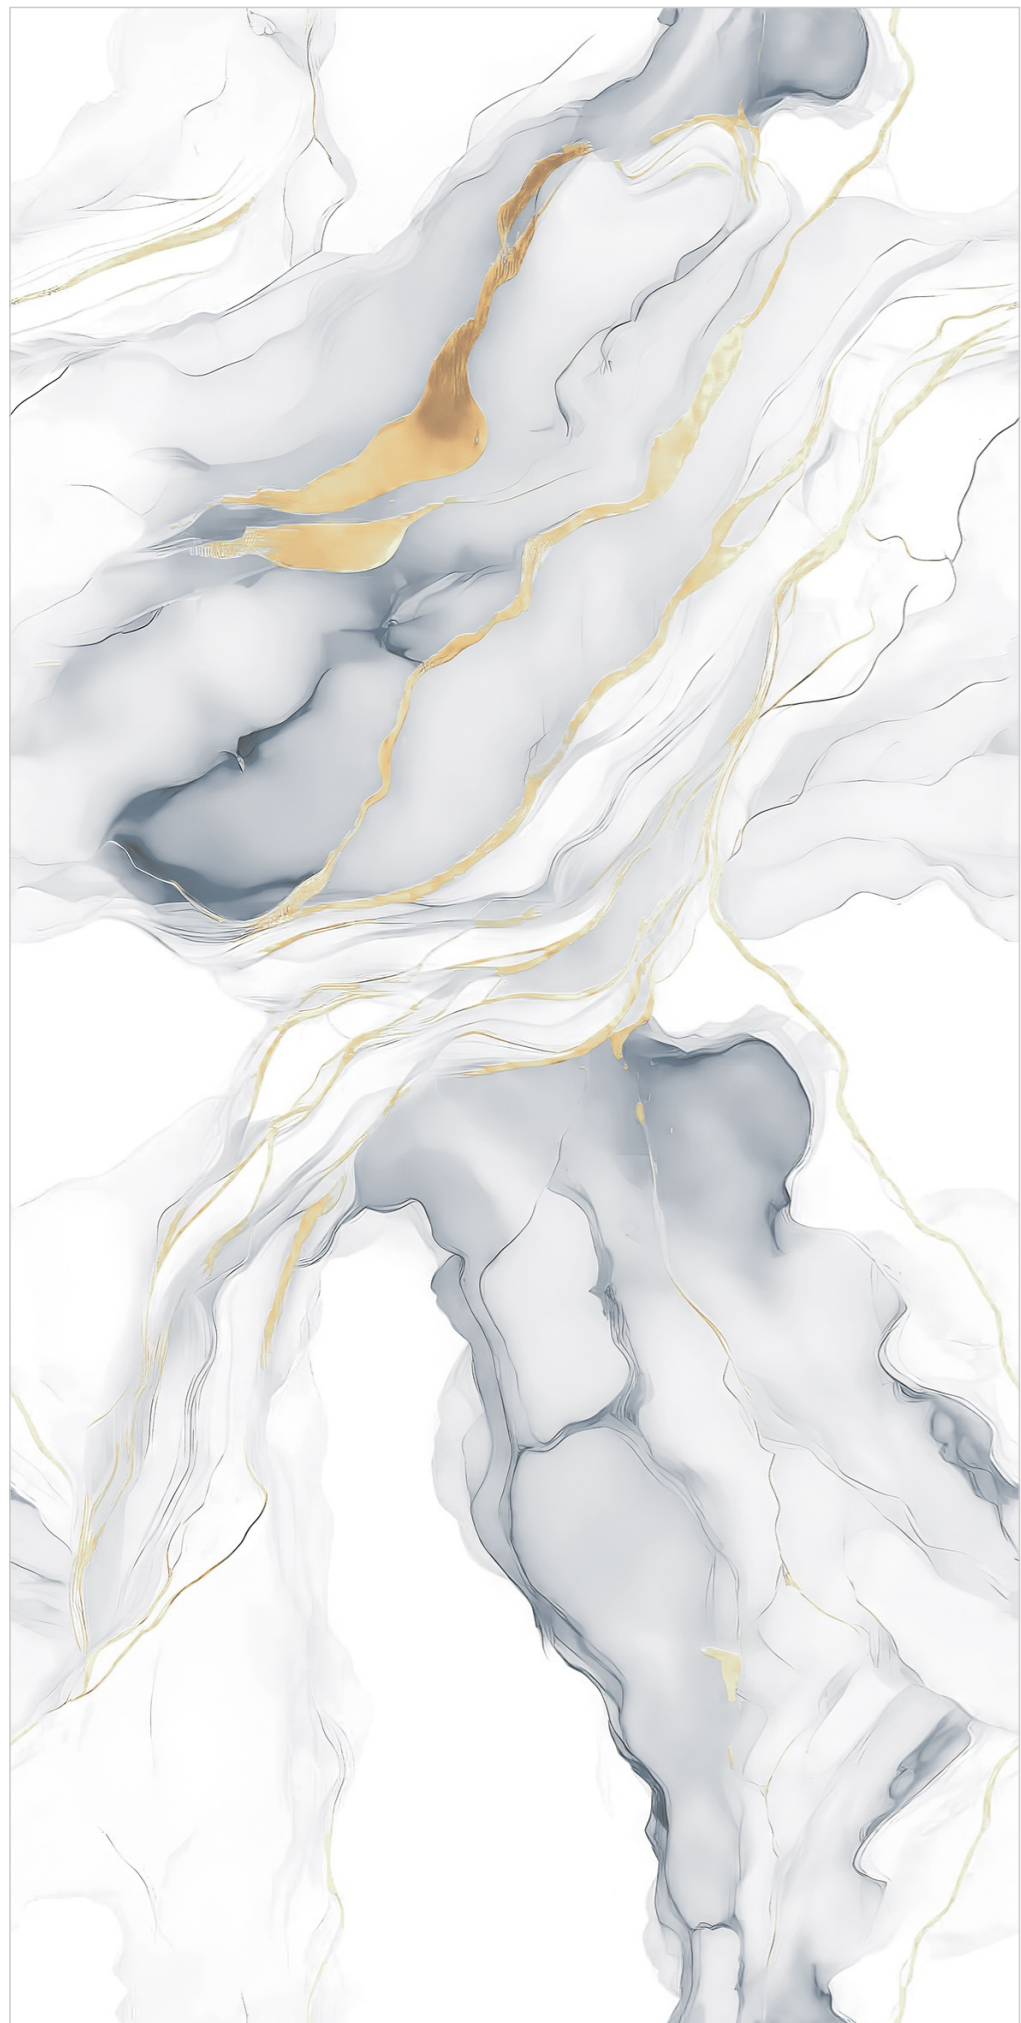

GOLDEN SERIES

GOLD
119

Size:
60x120CM

Thickness:
8.5MM

Finish:
GLOSSY