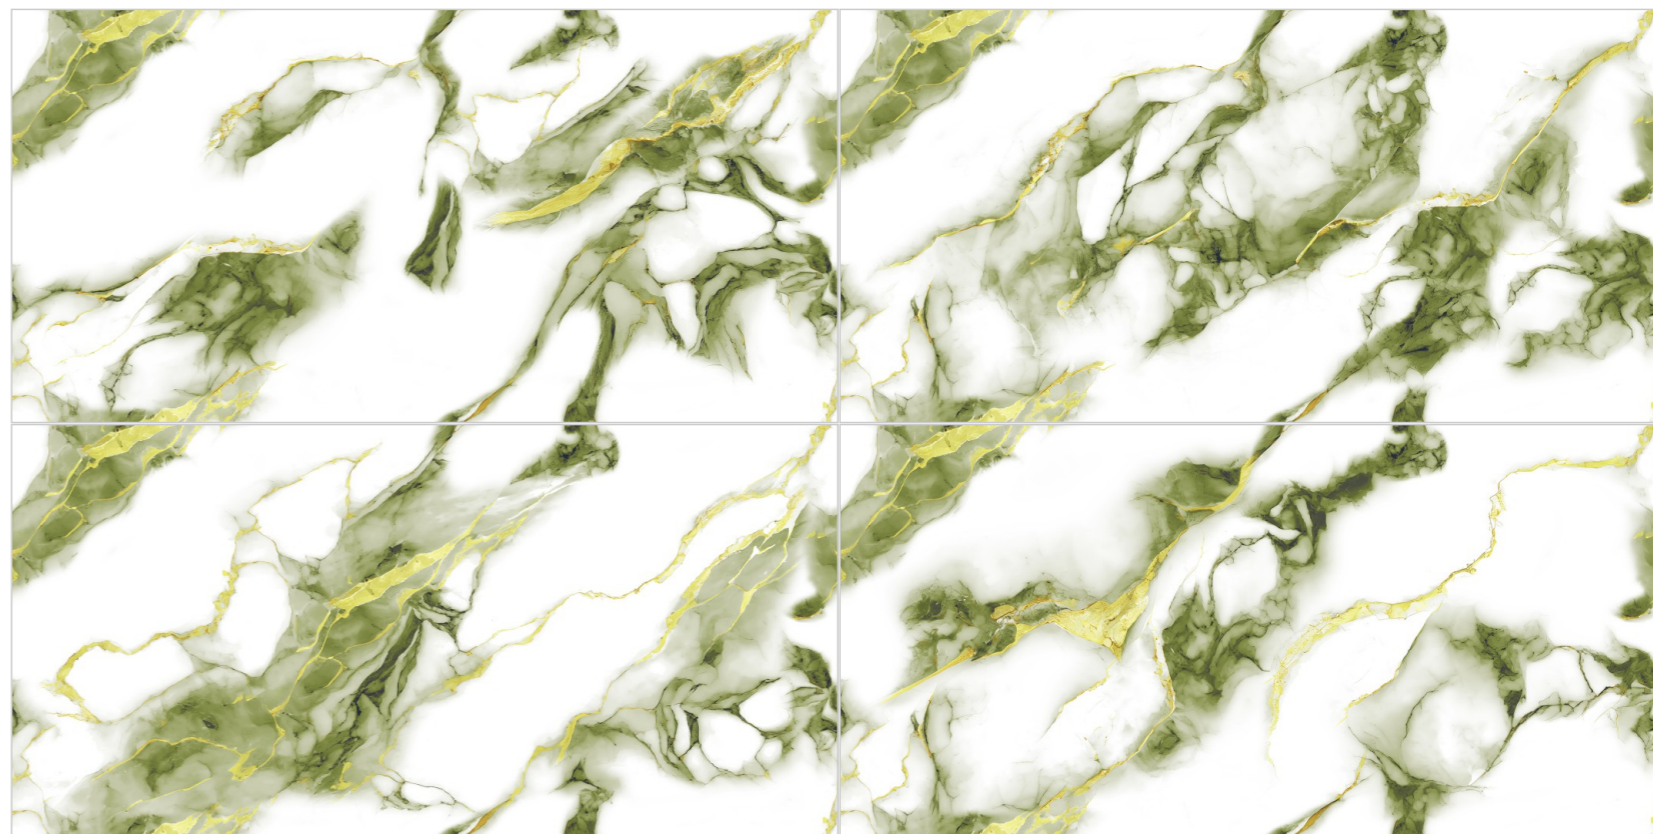

Finish:
GLOSSY

GOLDEN
S E R I E S

GOLD
117

Size:
60x120CM

Thickness:
8.5MM

Finish:
GLOSSY

GOLDEN
SERIES

GOLD
118