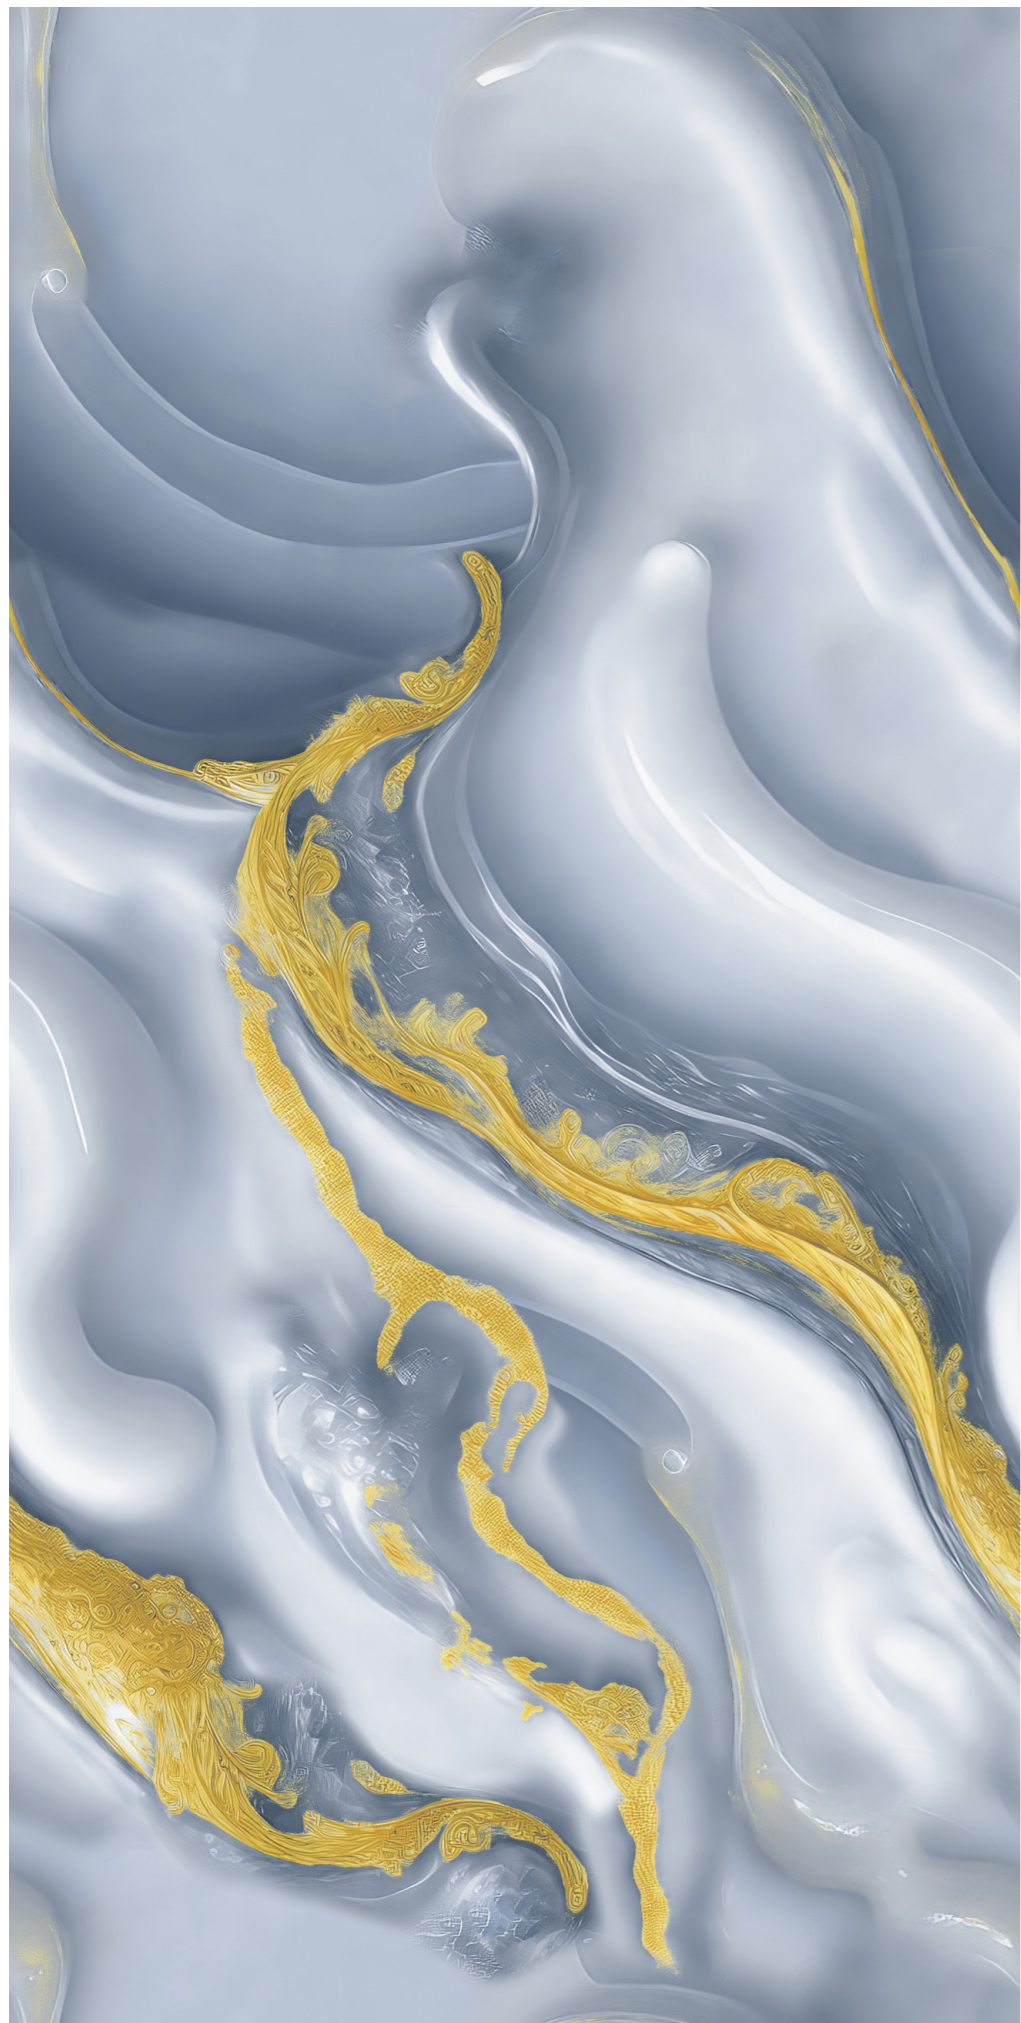

GOLDEN SERIES

GOLD
120

Size:
60x120CM

Thickness:
8.5MM

Finish:
GLOSSY

GOLDEN SERIES

GOLD
121

Size:
60x120CM