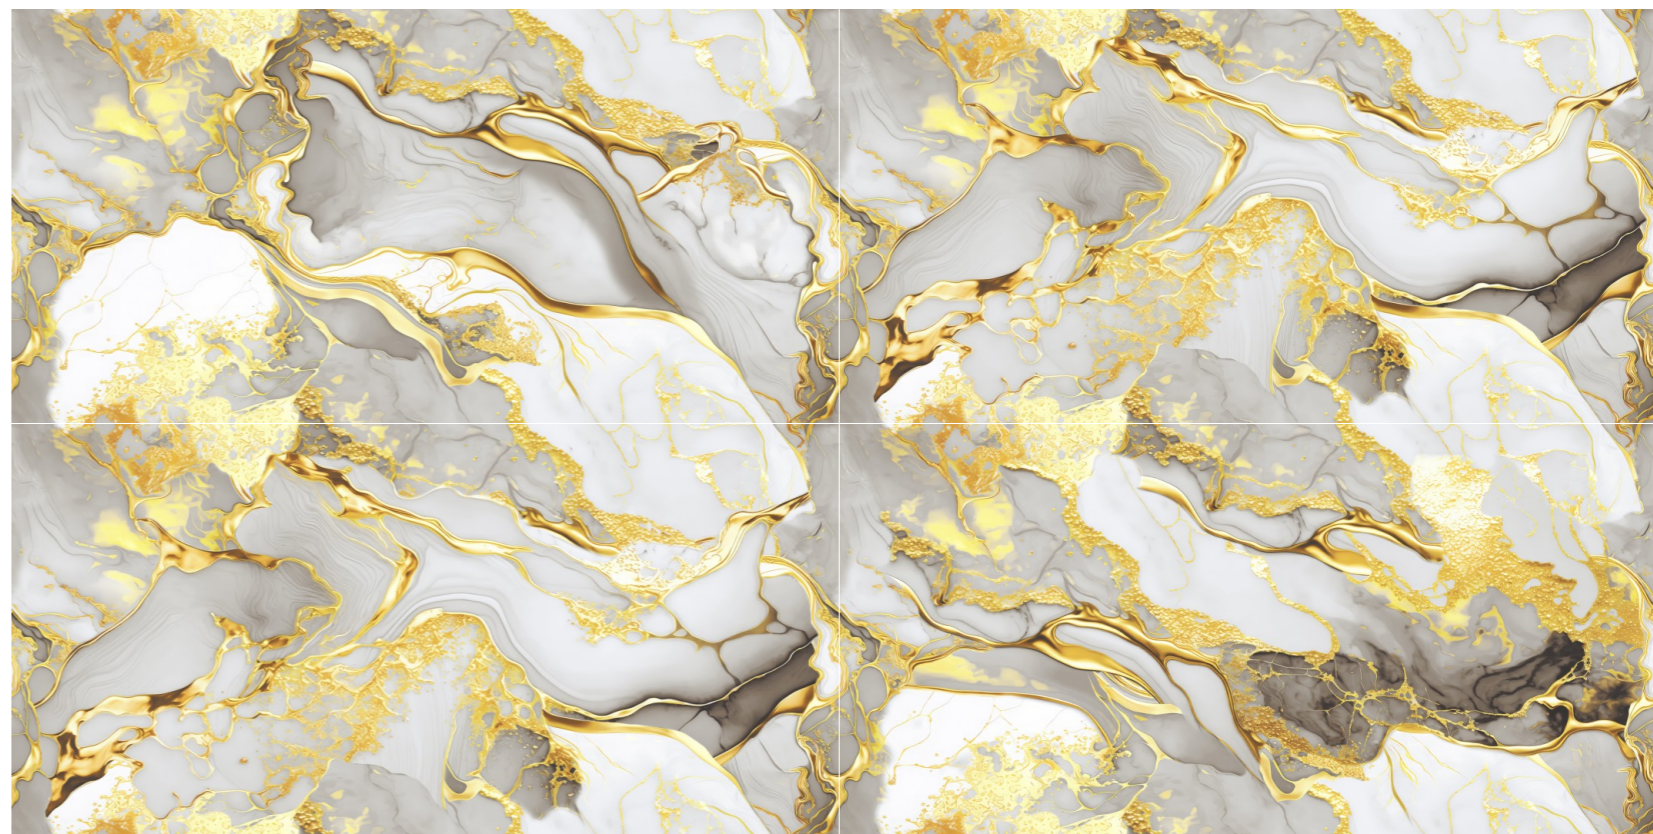

Thickness:
8.5MM

Finish:
GLOSSY

GOLDEN
SERIES

GOLD
122

Size:
60x120CM

Thickness:
8.5MM

Finish:
GLOSSY

GOLDEN
SERIES