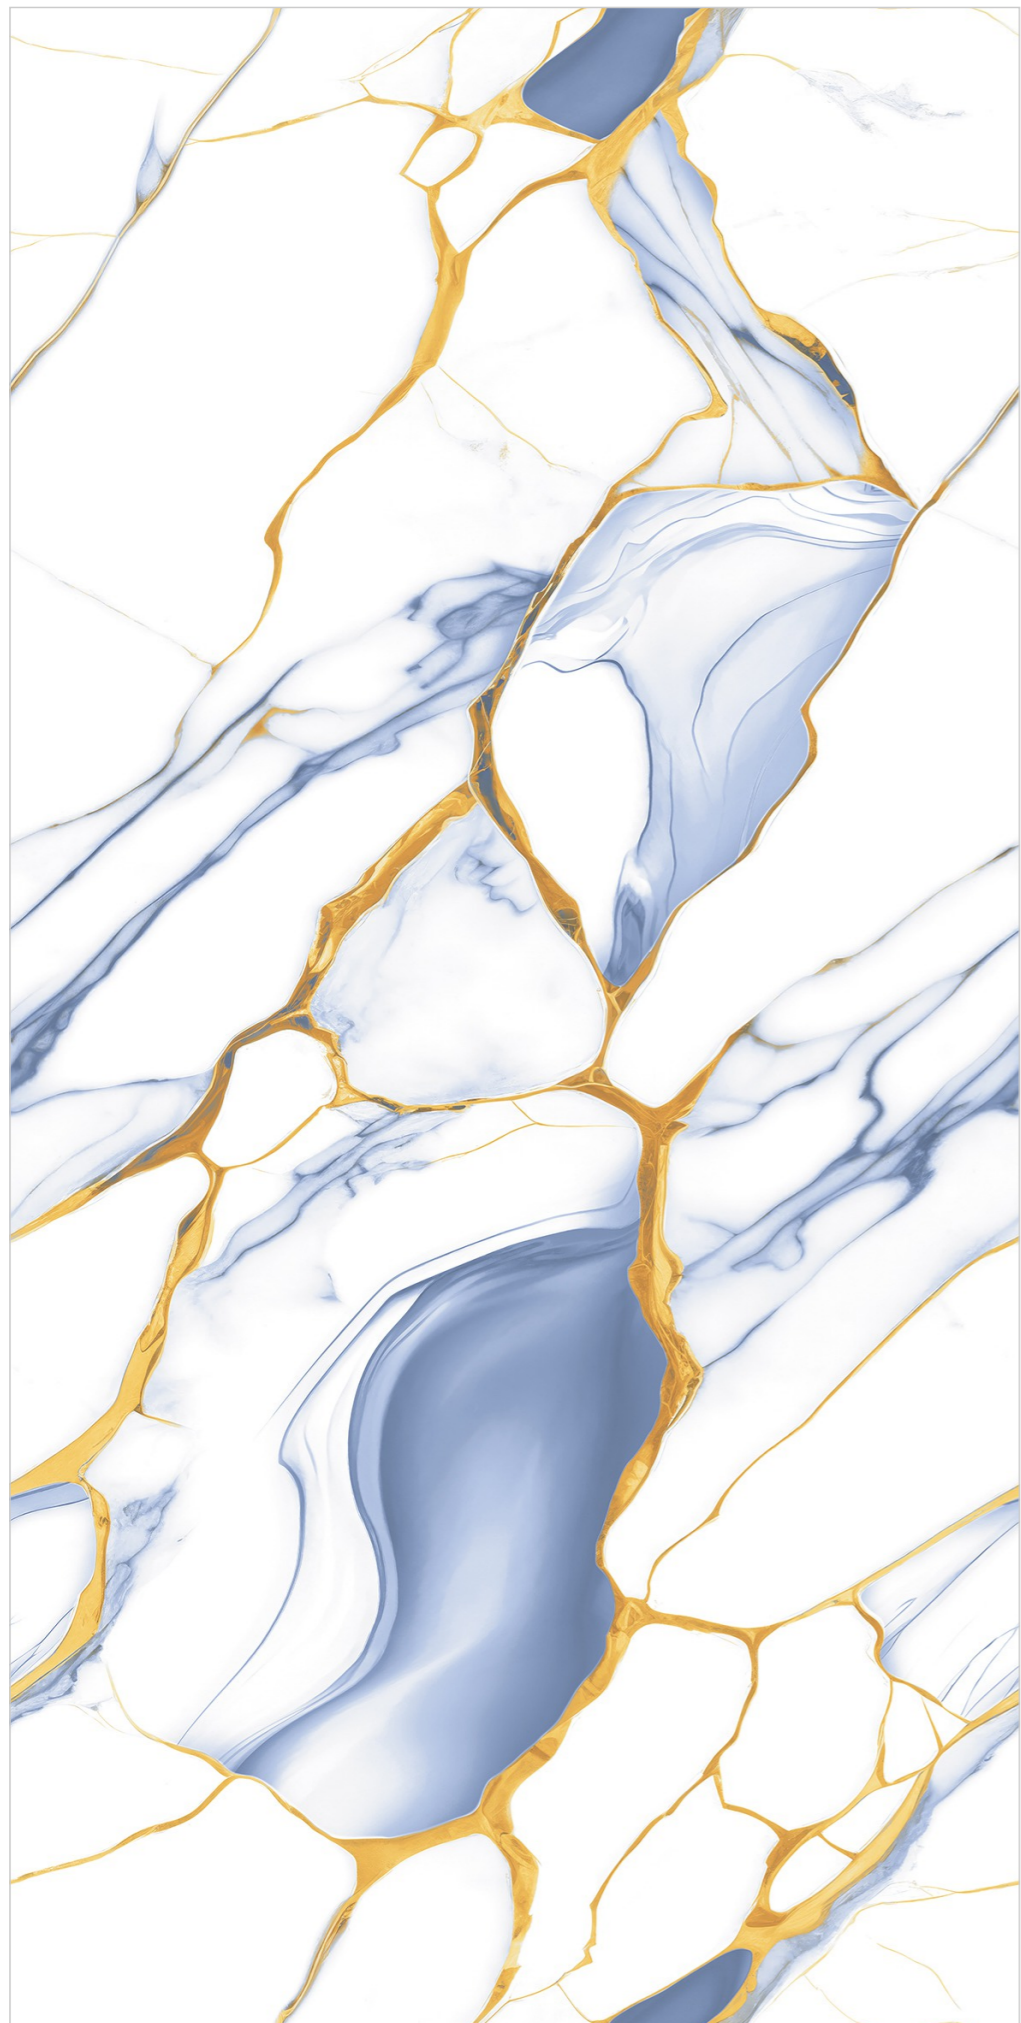

GOLD
150

Size:
60x120CM

Thickness:
8.5MM

Finish:
GLOSSY

GOLDEN SERIES

GOLD
151

Size:
60x120CM

Thickness:
8.5MM