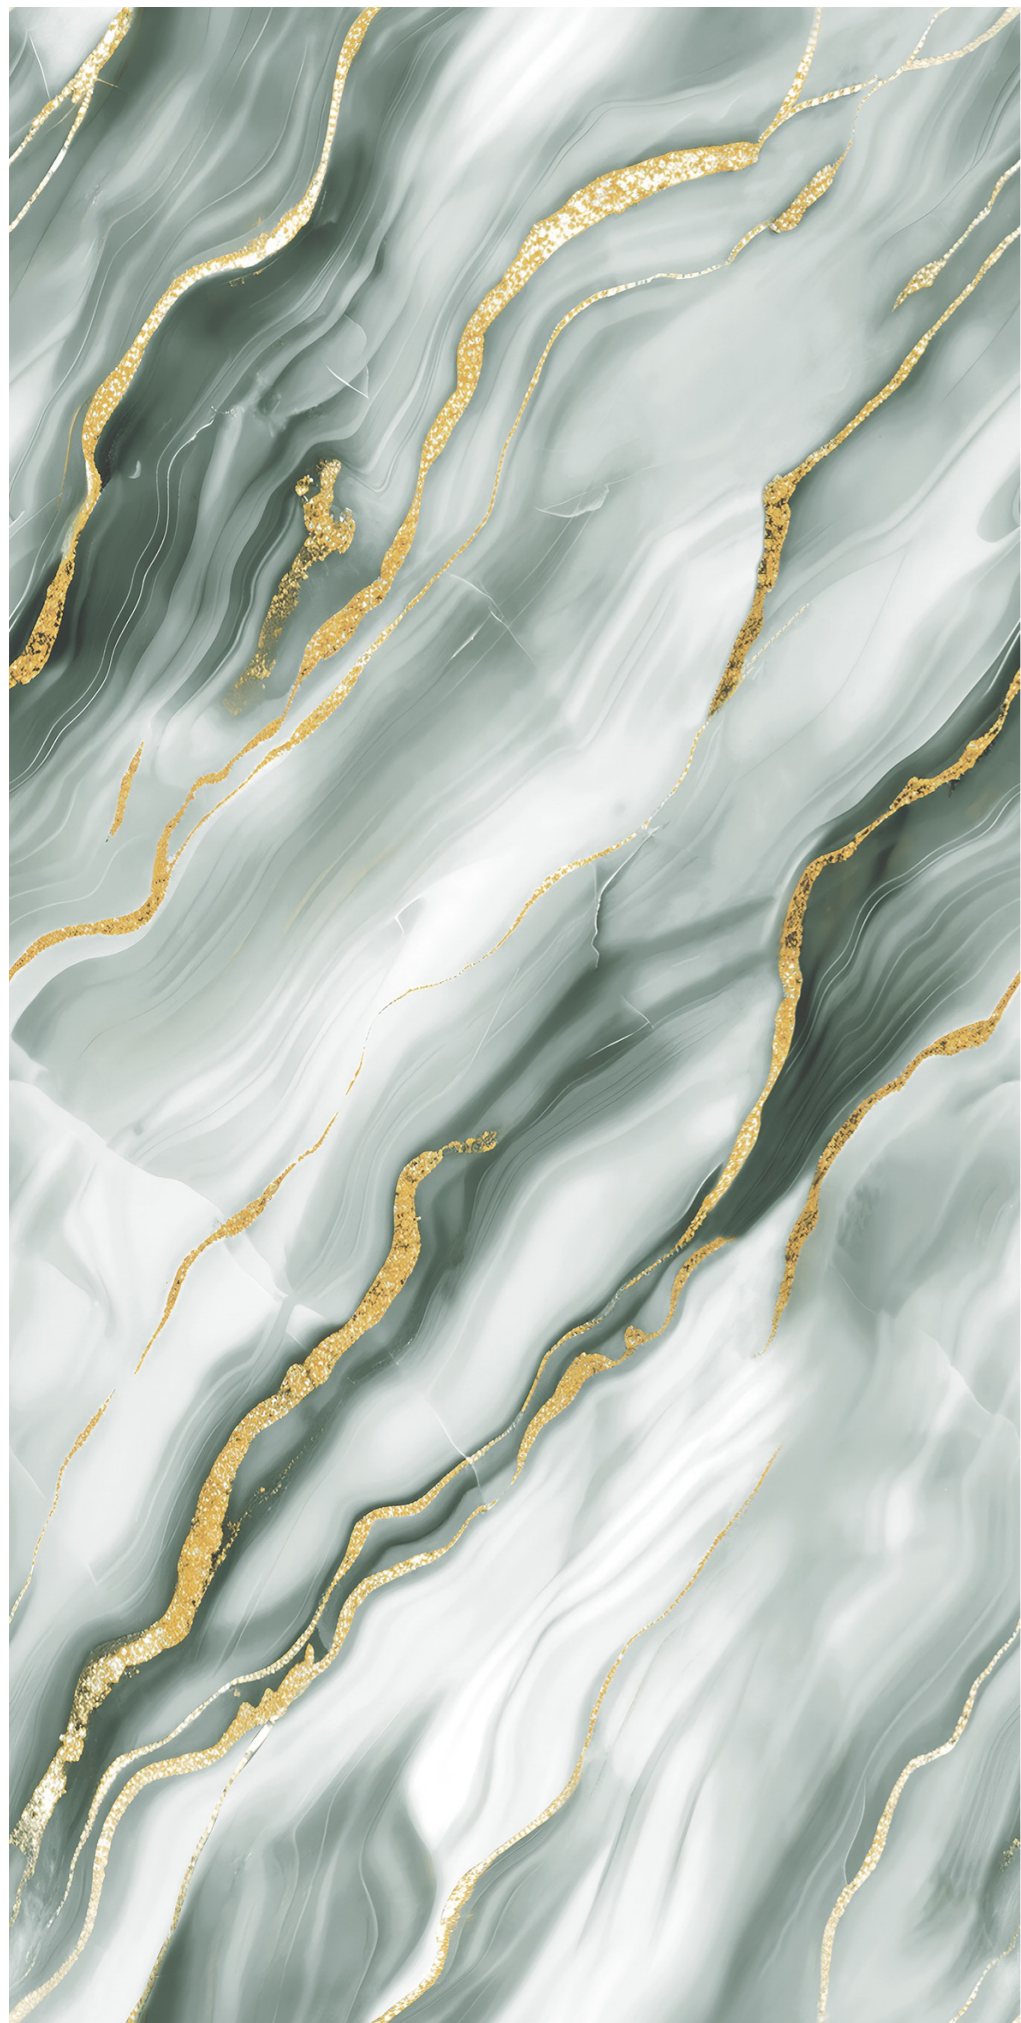

GOLDEN
SERIES

GOLD
154

Size:
60x120CM

Thickness:
8.5MM

Finish:
GLOSSY