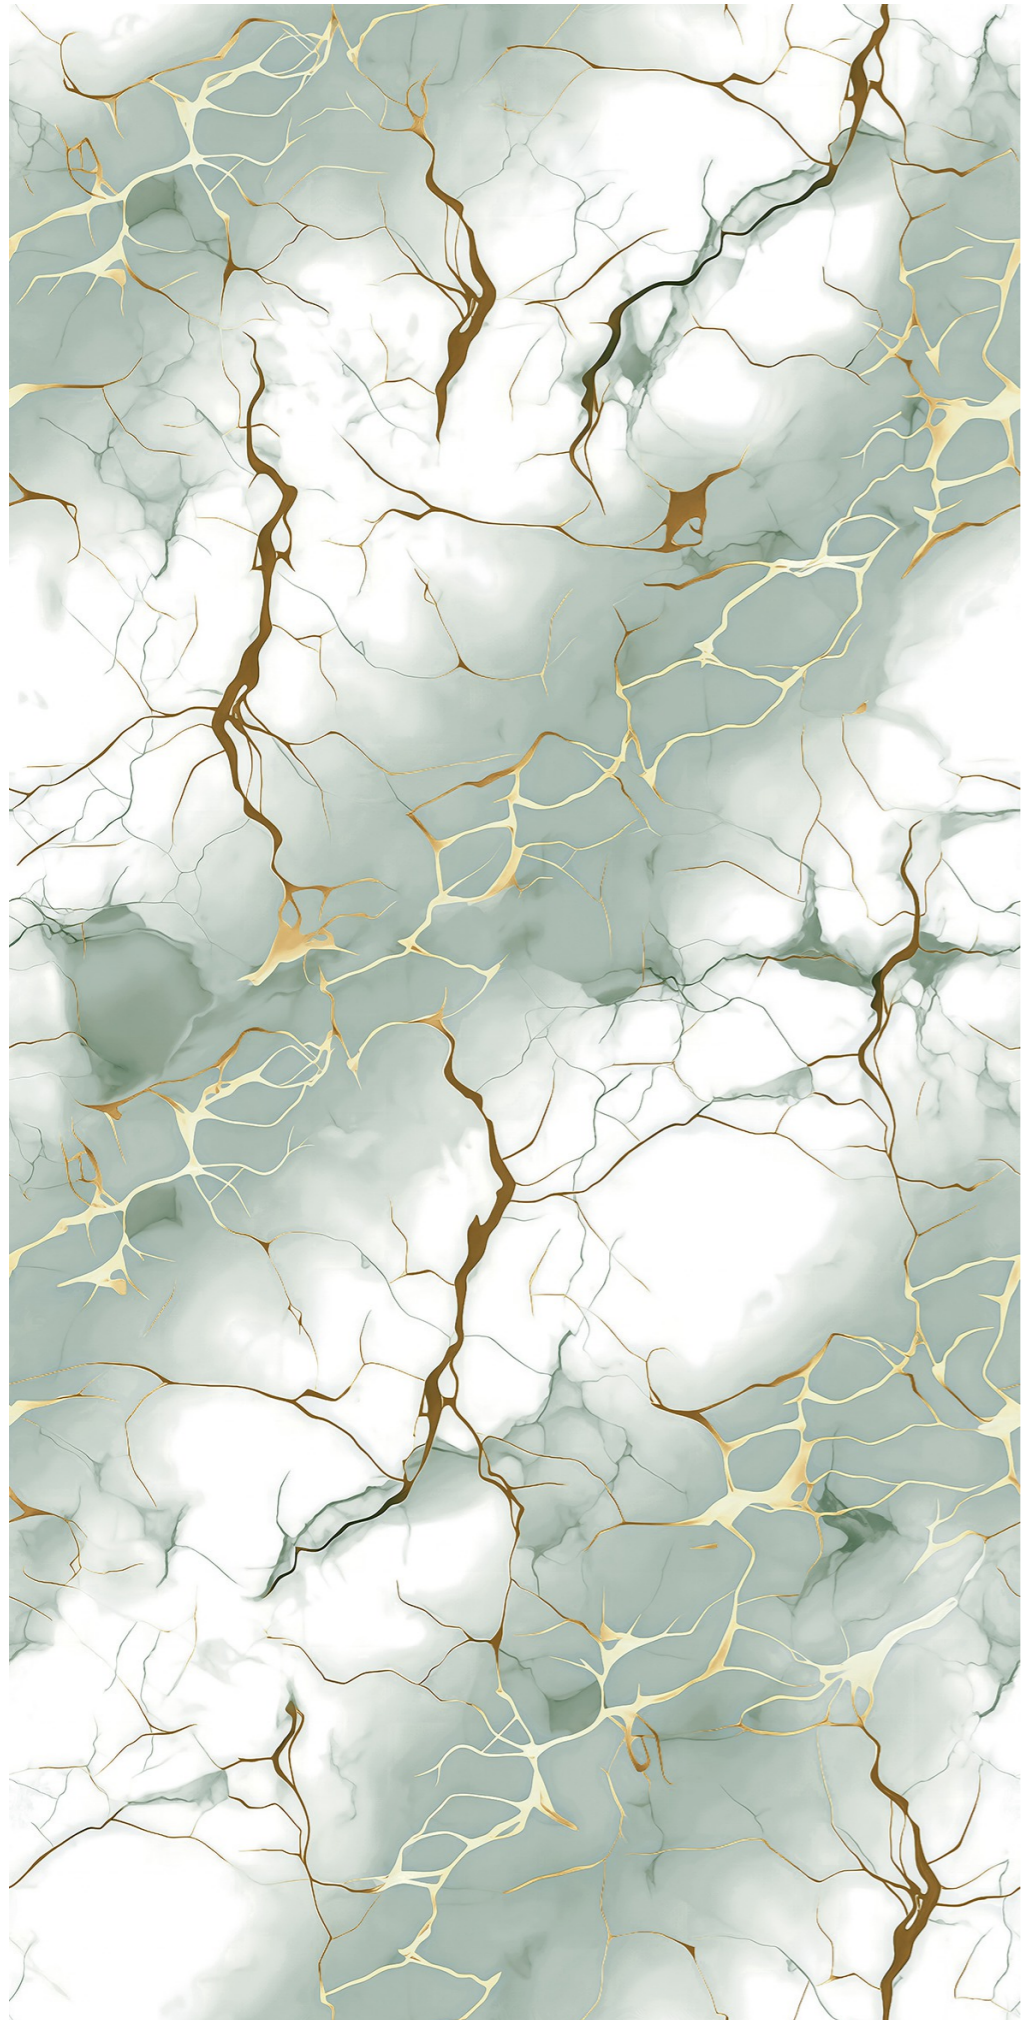

GOLDEN
S E R I E S

GOLD
114

Size:
60x120CM

Thickness:
8.5MM

Finish:
GLOSSY