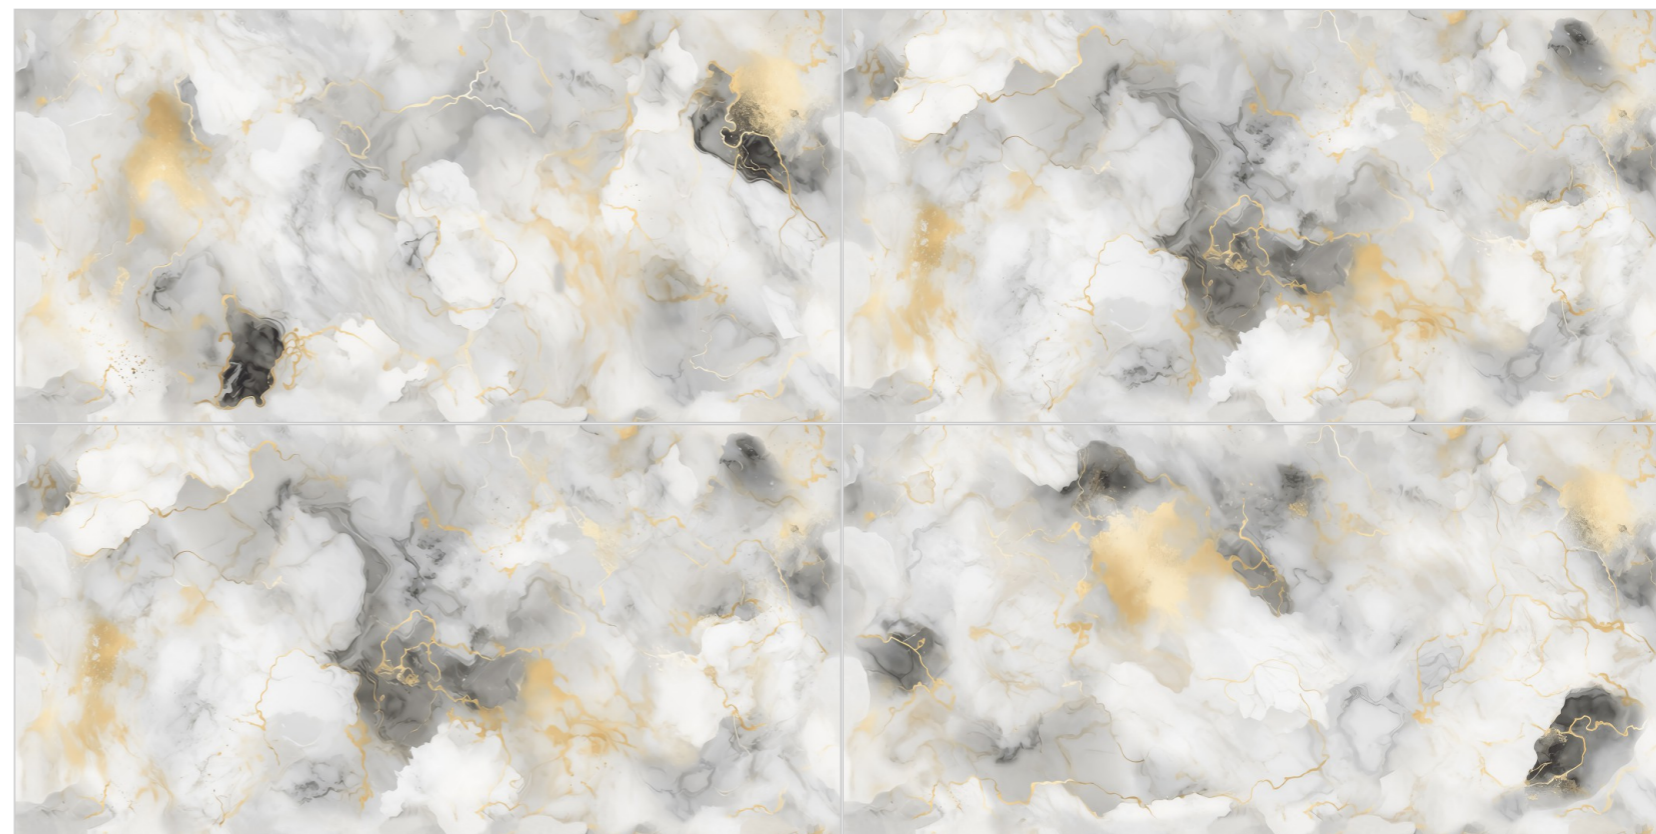

GOLDEN SERIES

GOLD
128

Size:
60x120CM

Thickness:
8.5MM

Finish:
GLOSSY