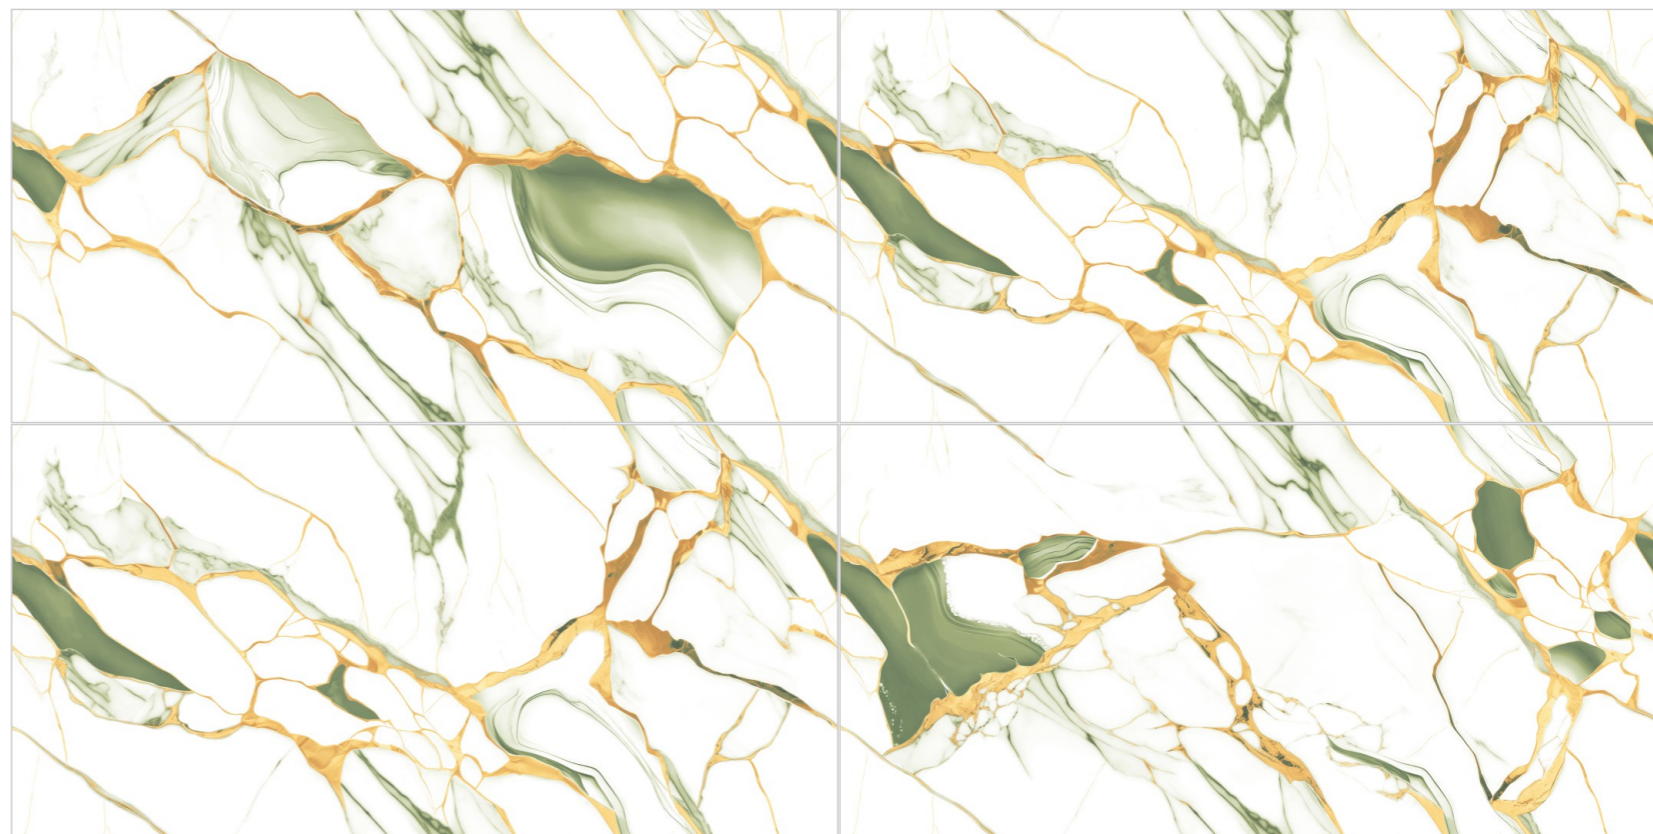

GOLDEN
SERIES

GOLD
150

Size:
60x120CM

Thickness:
8.5MM

Finish:
GLOSSY