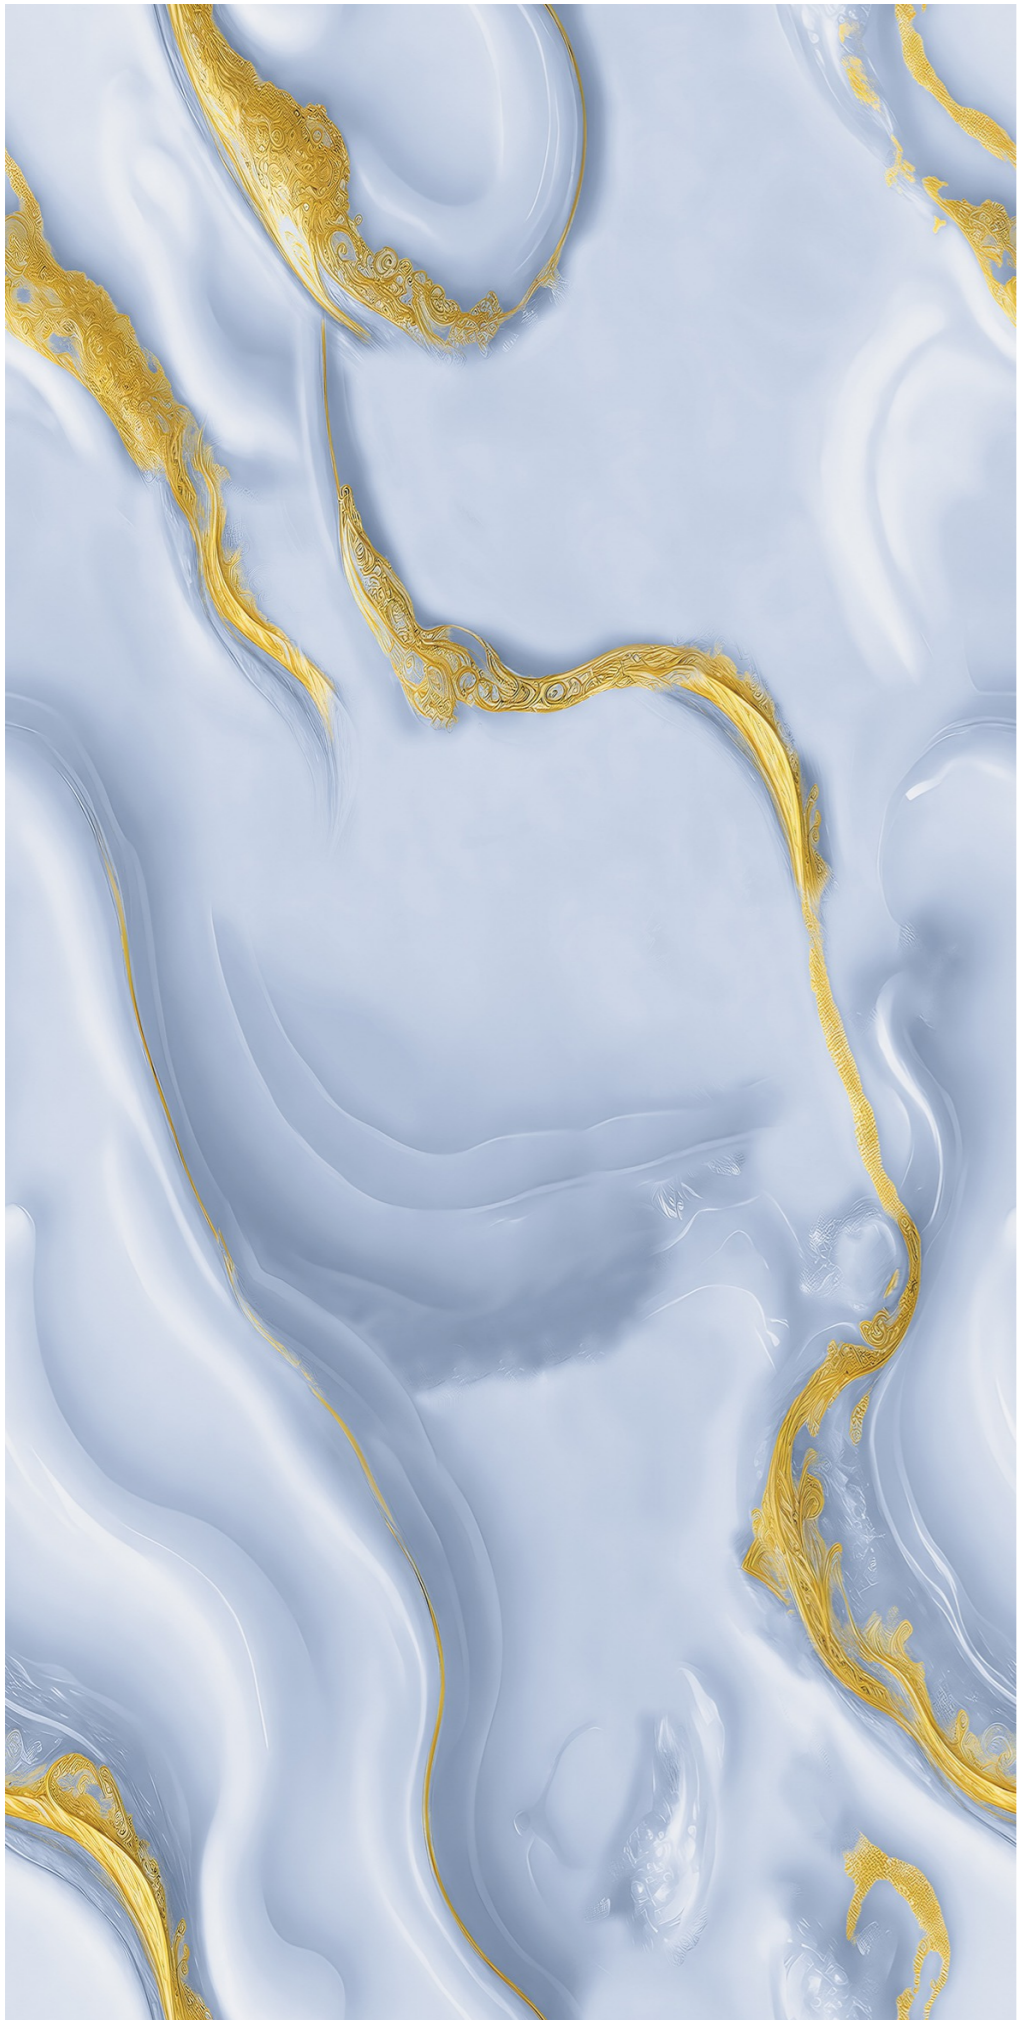

Thickness:
8.5MM

Finish:
GLOSSY

GOLDEN SERIES

GOLD
133

Size:
60x120CM

Thickness:
8.5MM

Finish:
GLOSSY

GOLDEN
SERIES