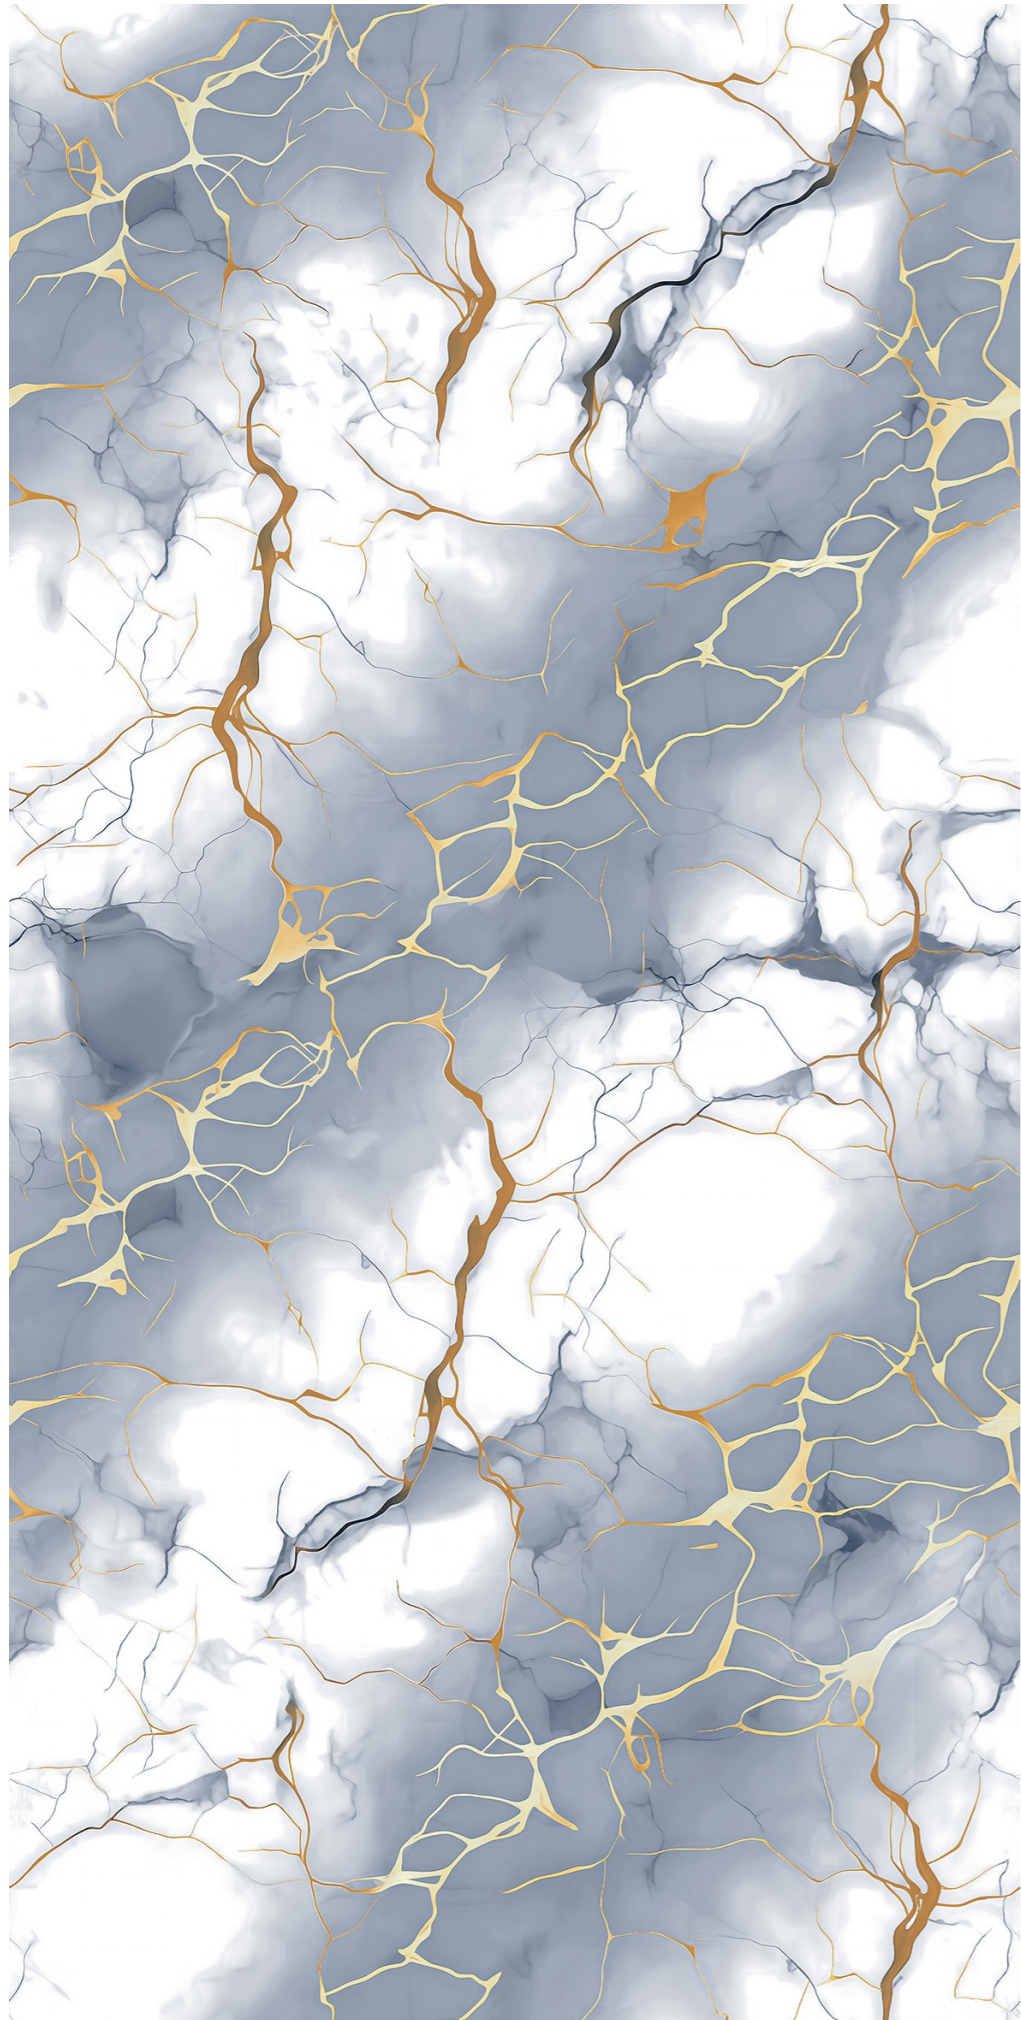

Thickness:
8.5MM

Finish:
GLOSSY

GOLDEN
S E R I E S

GOLD
114

Size:
60x120CM

Thickness:
8.5MM

Finish:
GLOSSY

GOLDEN
SERIES