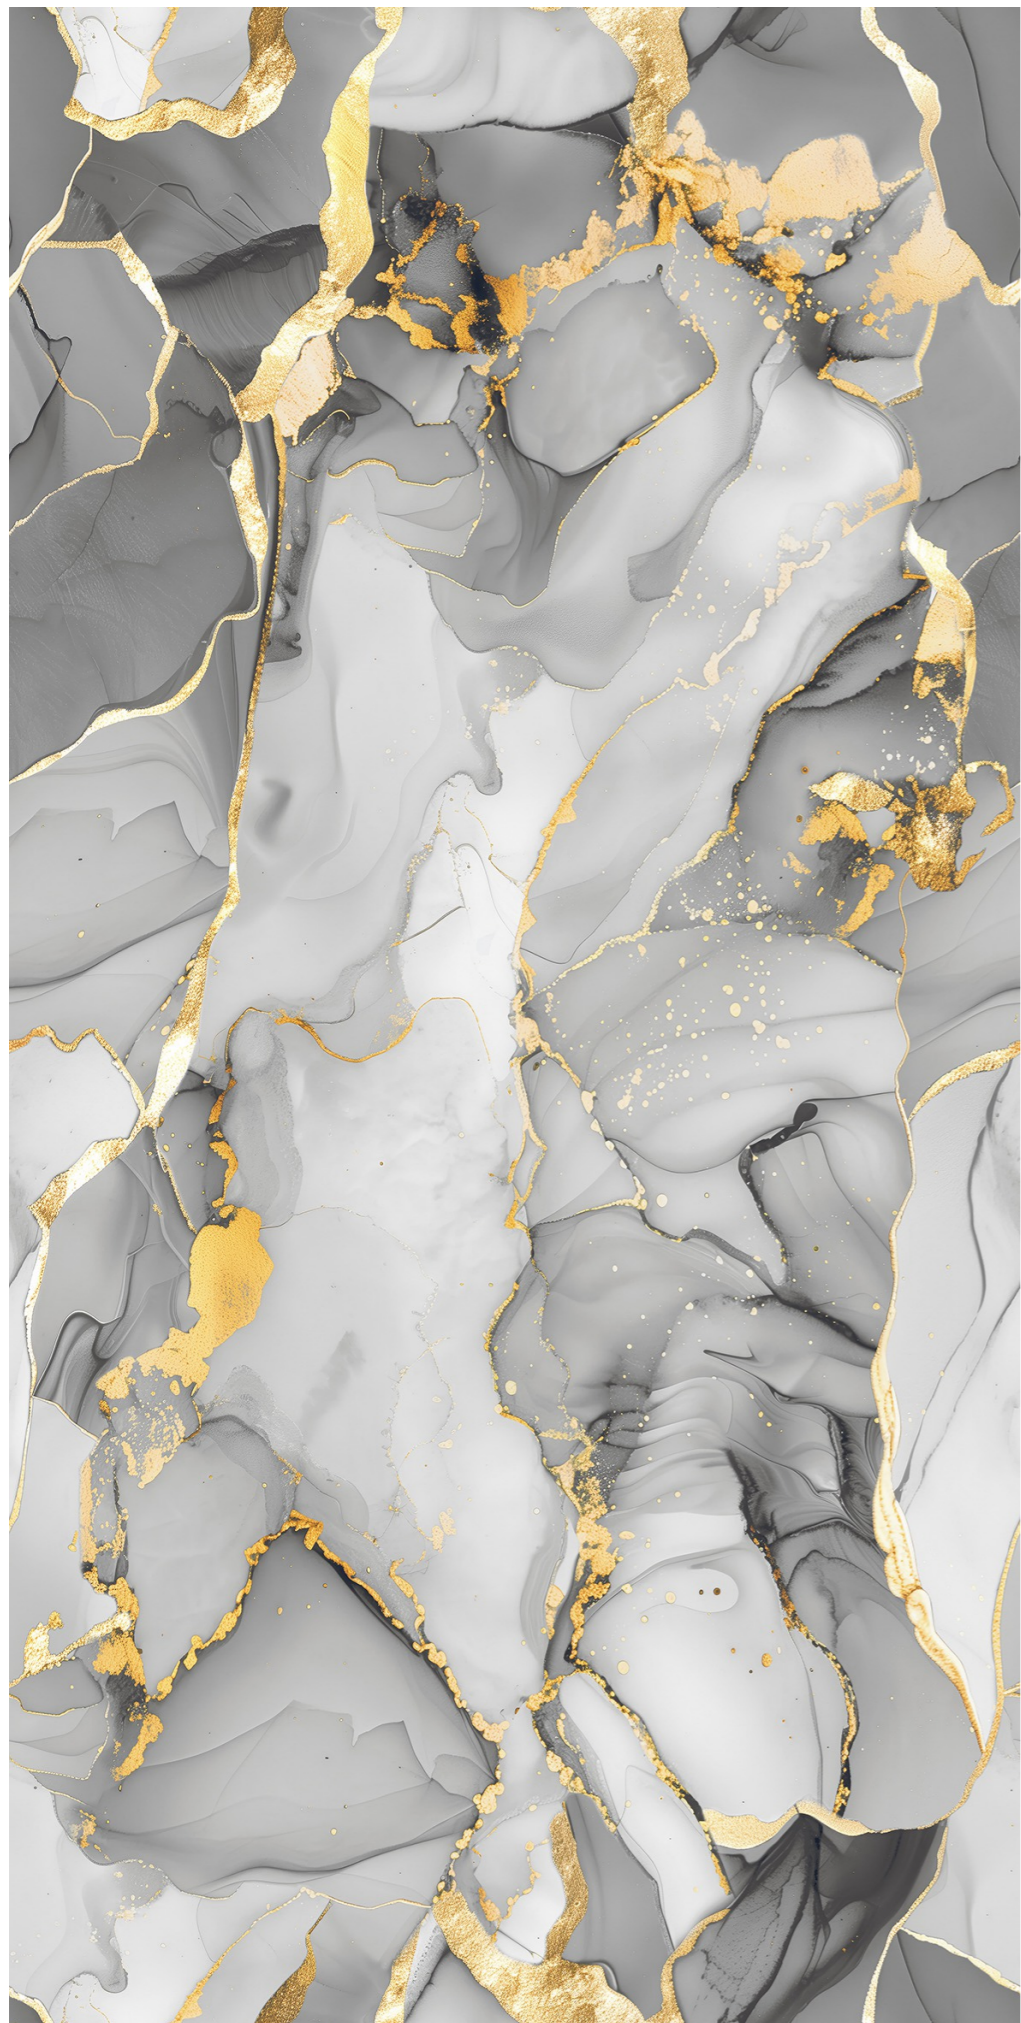

Finish:
GLOSSY

GOLDEN SERIES

GOLD
144

Size:
60x120CM

Thickness:
8.5MM

Finish:
GLOSSY

GOLDEN
SERIES

GOLD
145