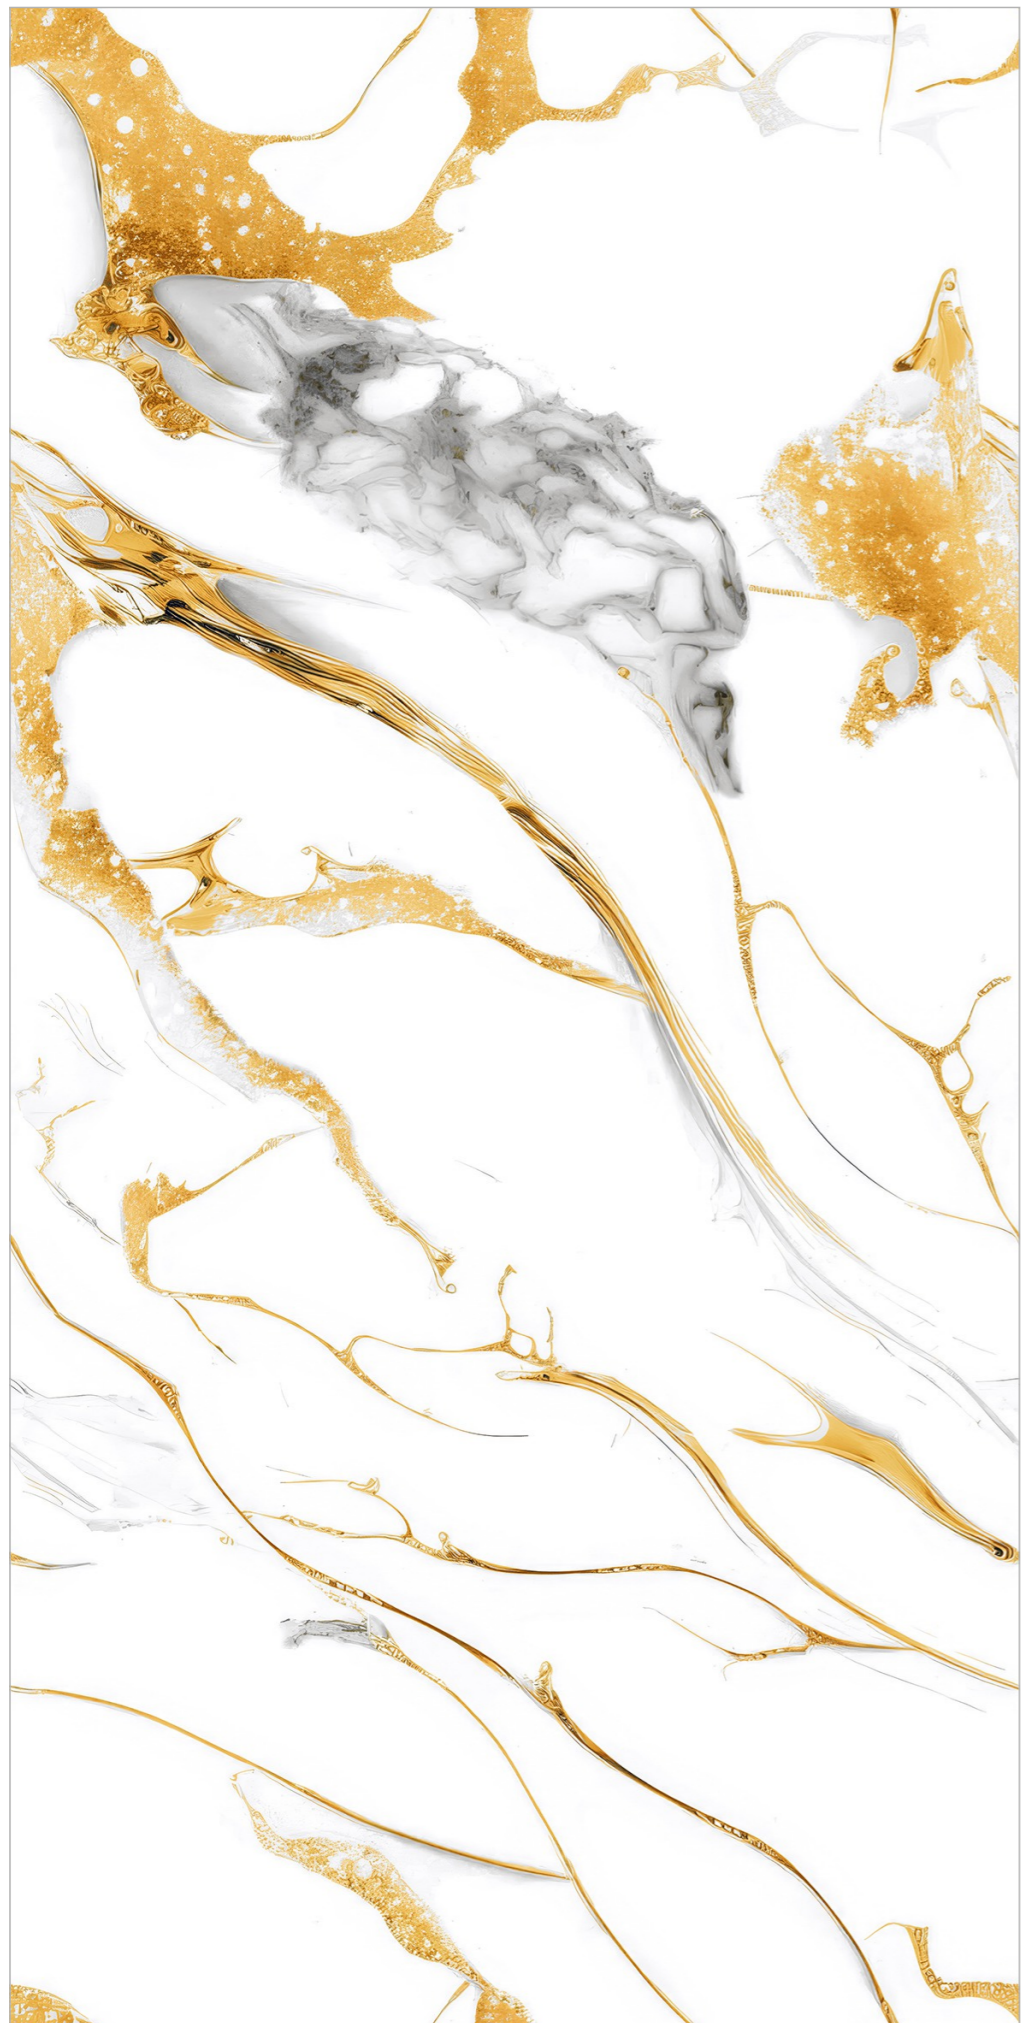

GOLDEN
SERIES

GOLD
104

Size:
60x120CM

Thickness:
8.5MM

Finish:
GLOSSY

GOLDEN SERIES

GOLD
105

Size:
60x120CM