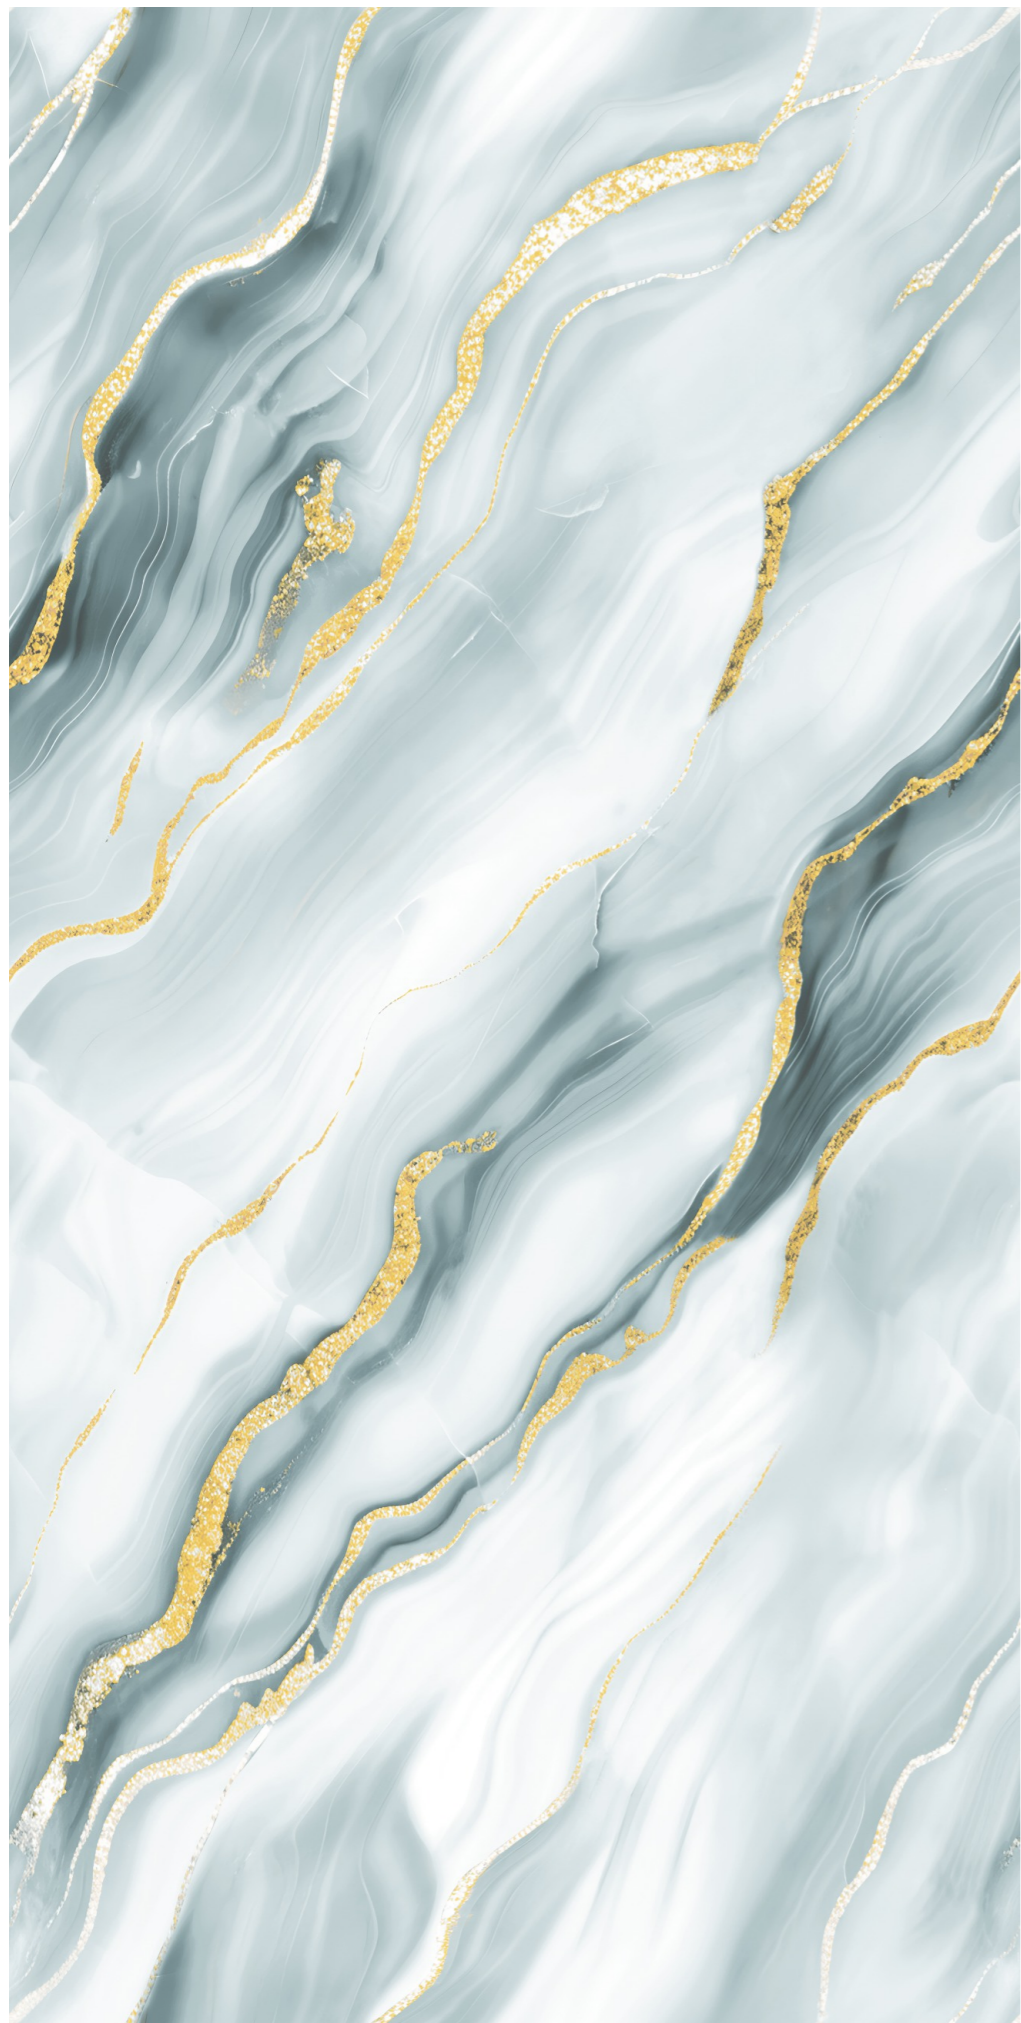

Finish:
GLOSSY

GOLDEN
SERIES

GOLD
152

Size:
60x120CM

Thickness:
8.5MM

Finish:
GLOSSY

GOLDEN
SERIES

GOLD
153