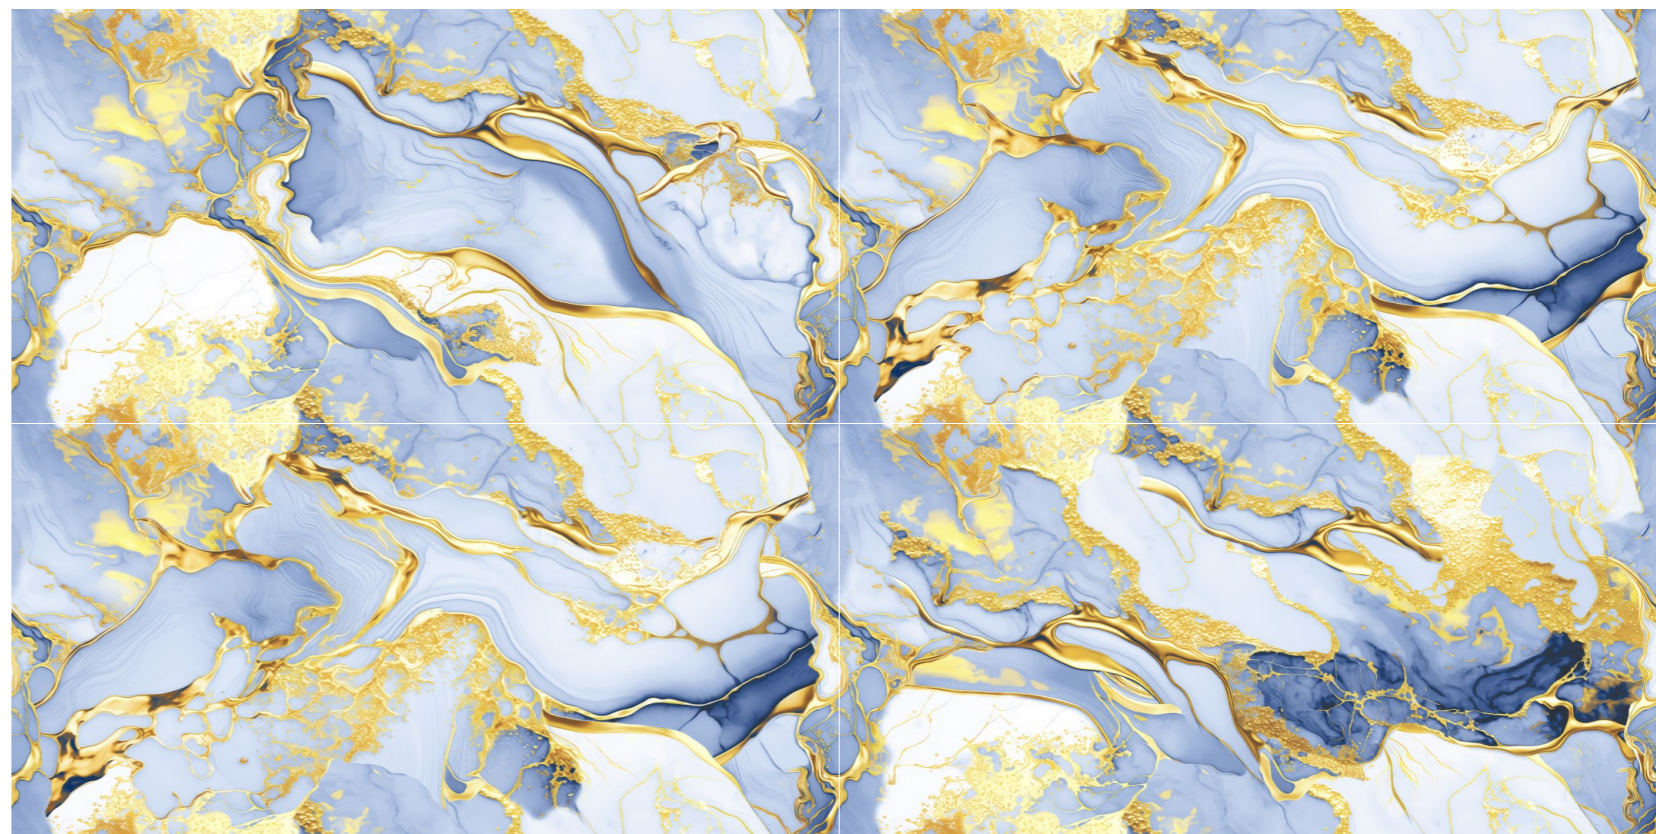

GOLDEN
SERIES

GOLD
123

Size:
60x120CM

Thickness:
8.5MM

Finish:
GLOSSY