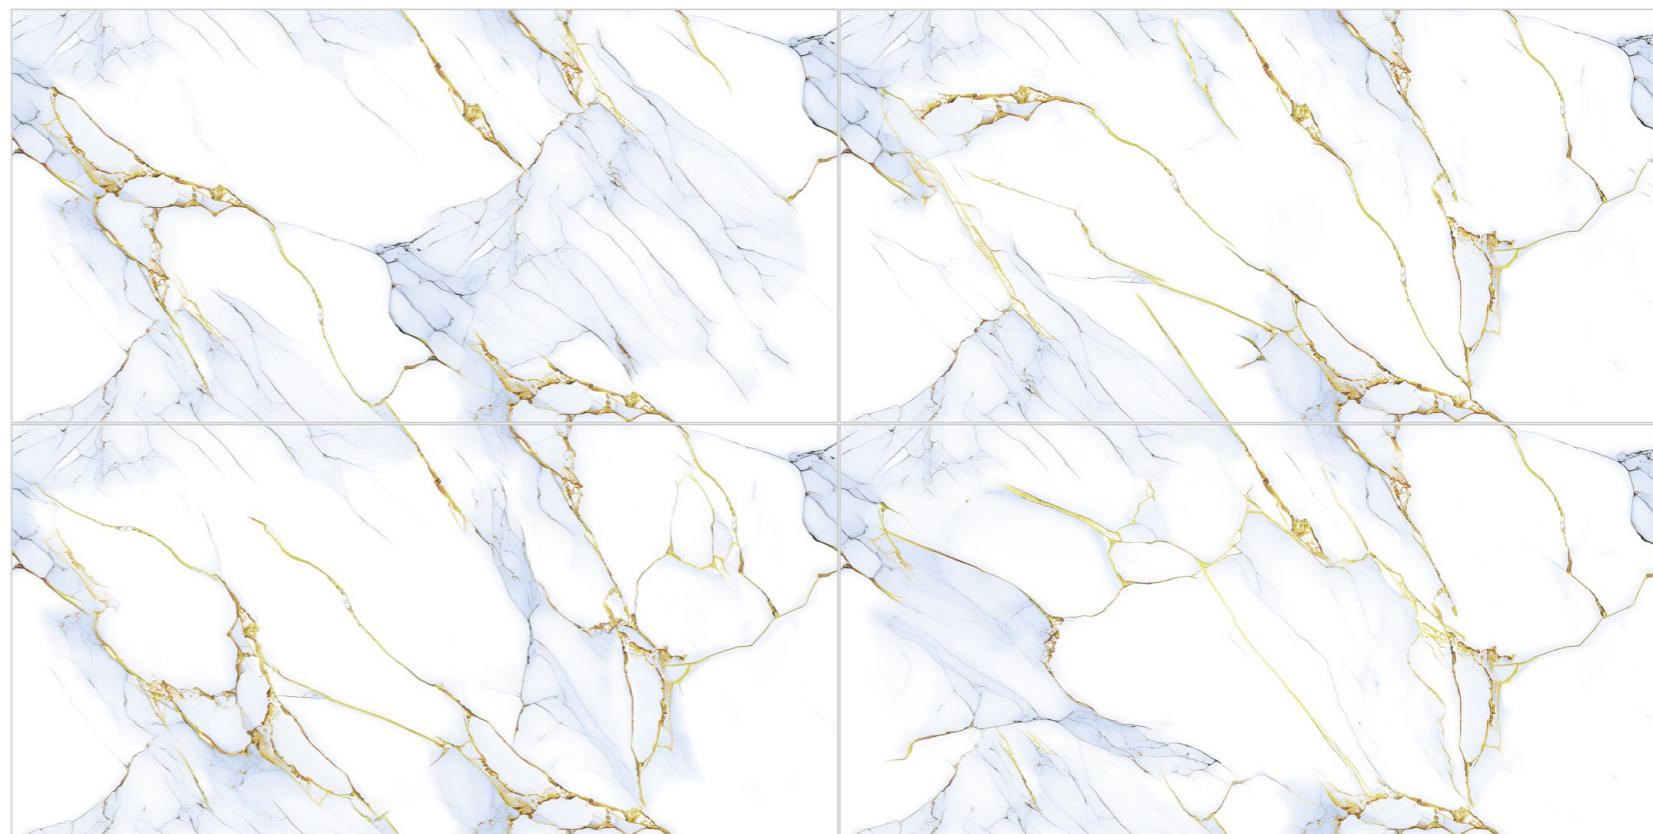

GOLDEN SERIES

GOLD
126

Size:
60x120CM

Thickness:
8.5MM

Finish:
GLOSSY