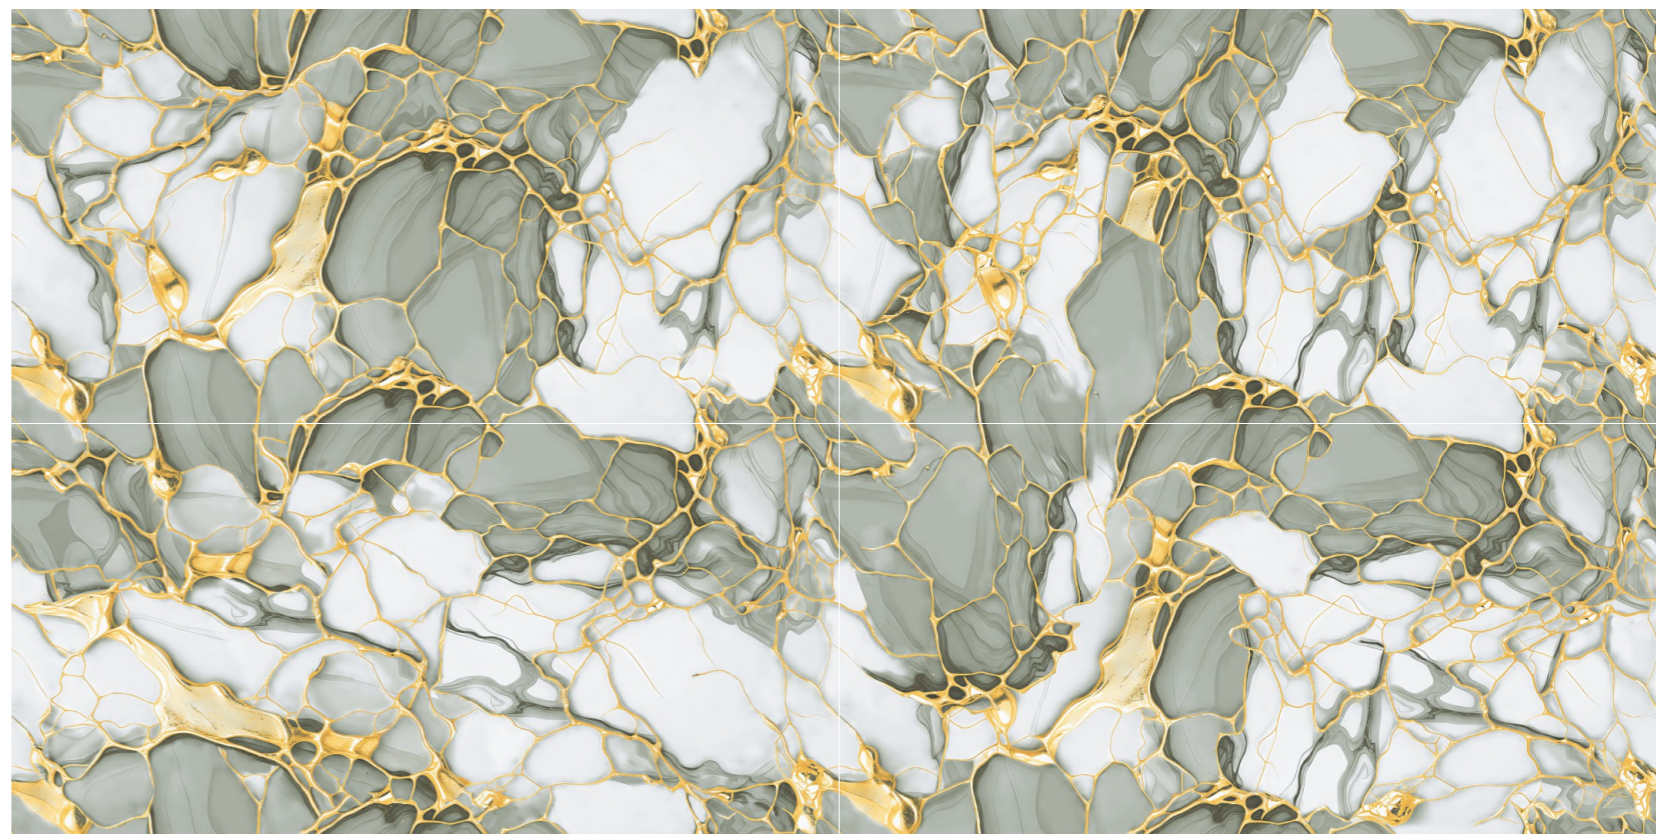

GOLDEN SERIES

GOLD
136

Size:
60x120CM

Thickness:
8.5MM

Finish:
GLOSSY