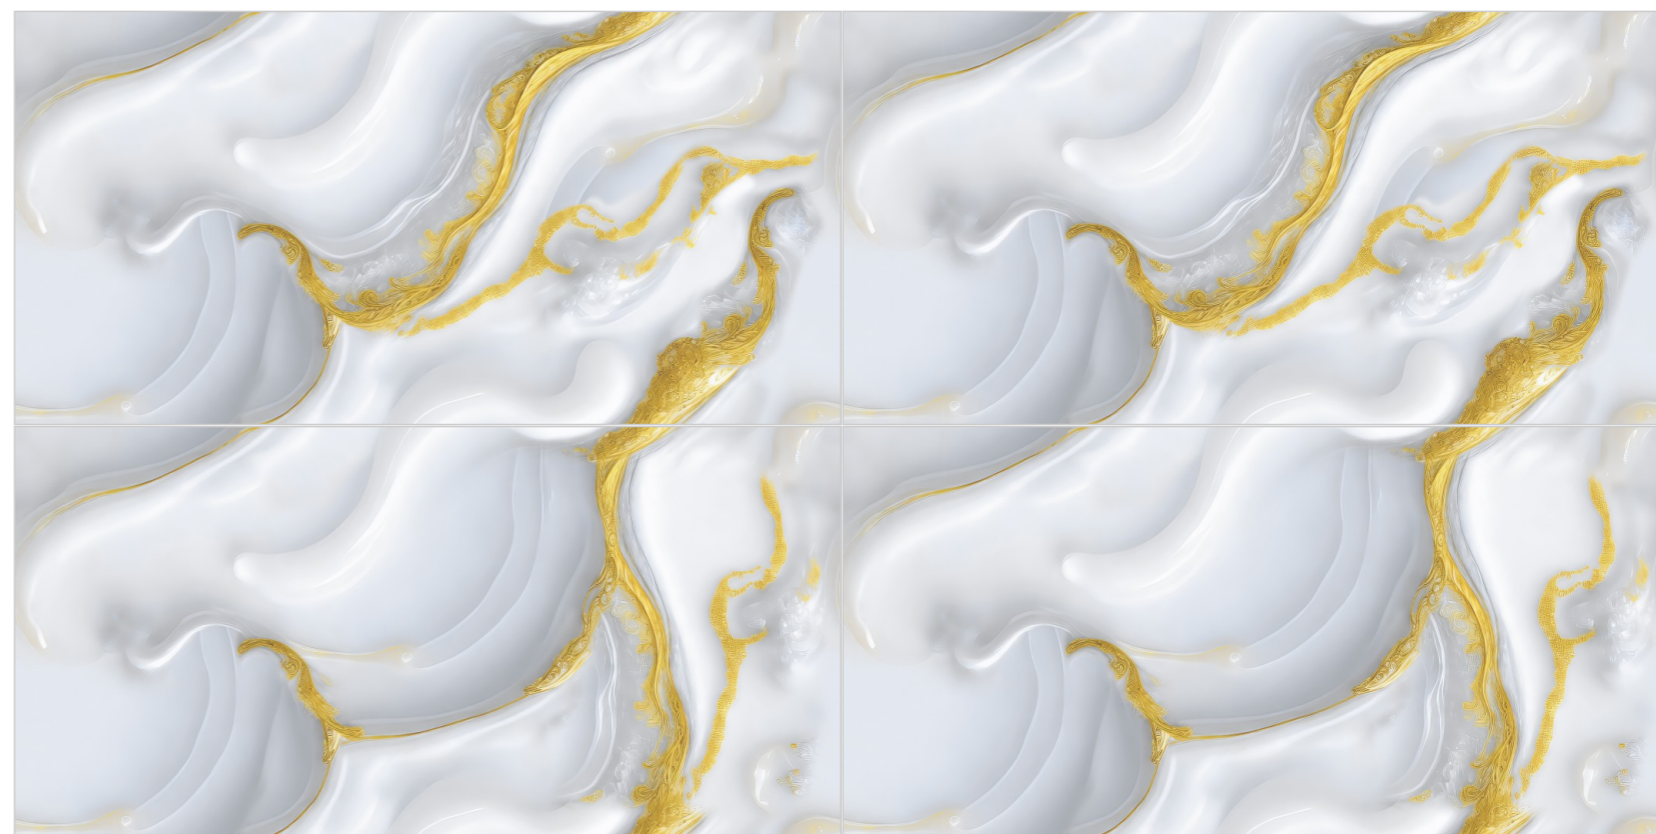

GOLDEN SERIES

GOLD
120

Size:
60x120CM

Thickness:
8.5MM

Finish:
GLOSSY