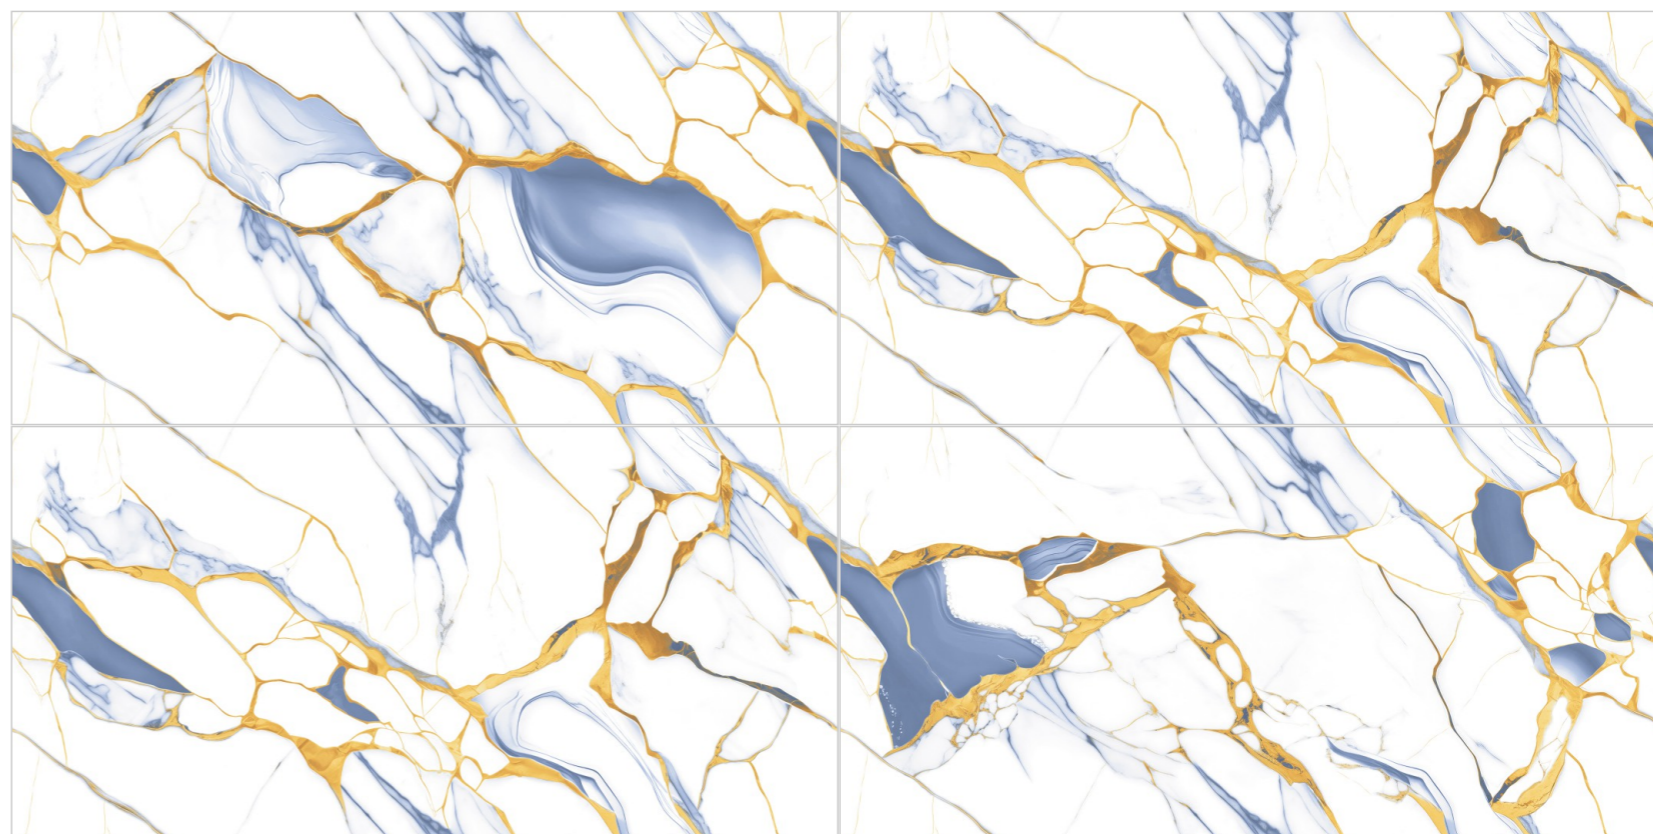

GOLD
150

Size:
60x120CM

Thickness:
8.5MM

Finish:
GLOSSY

GOLDEN SERIES

GOLD
151

Size:
60x120CM

Thickness:
8.5MM