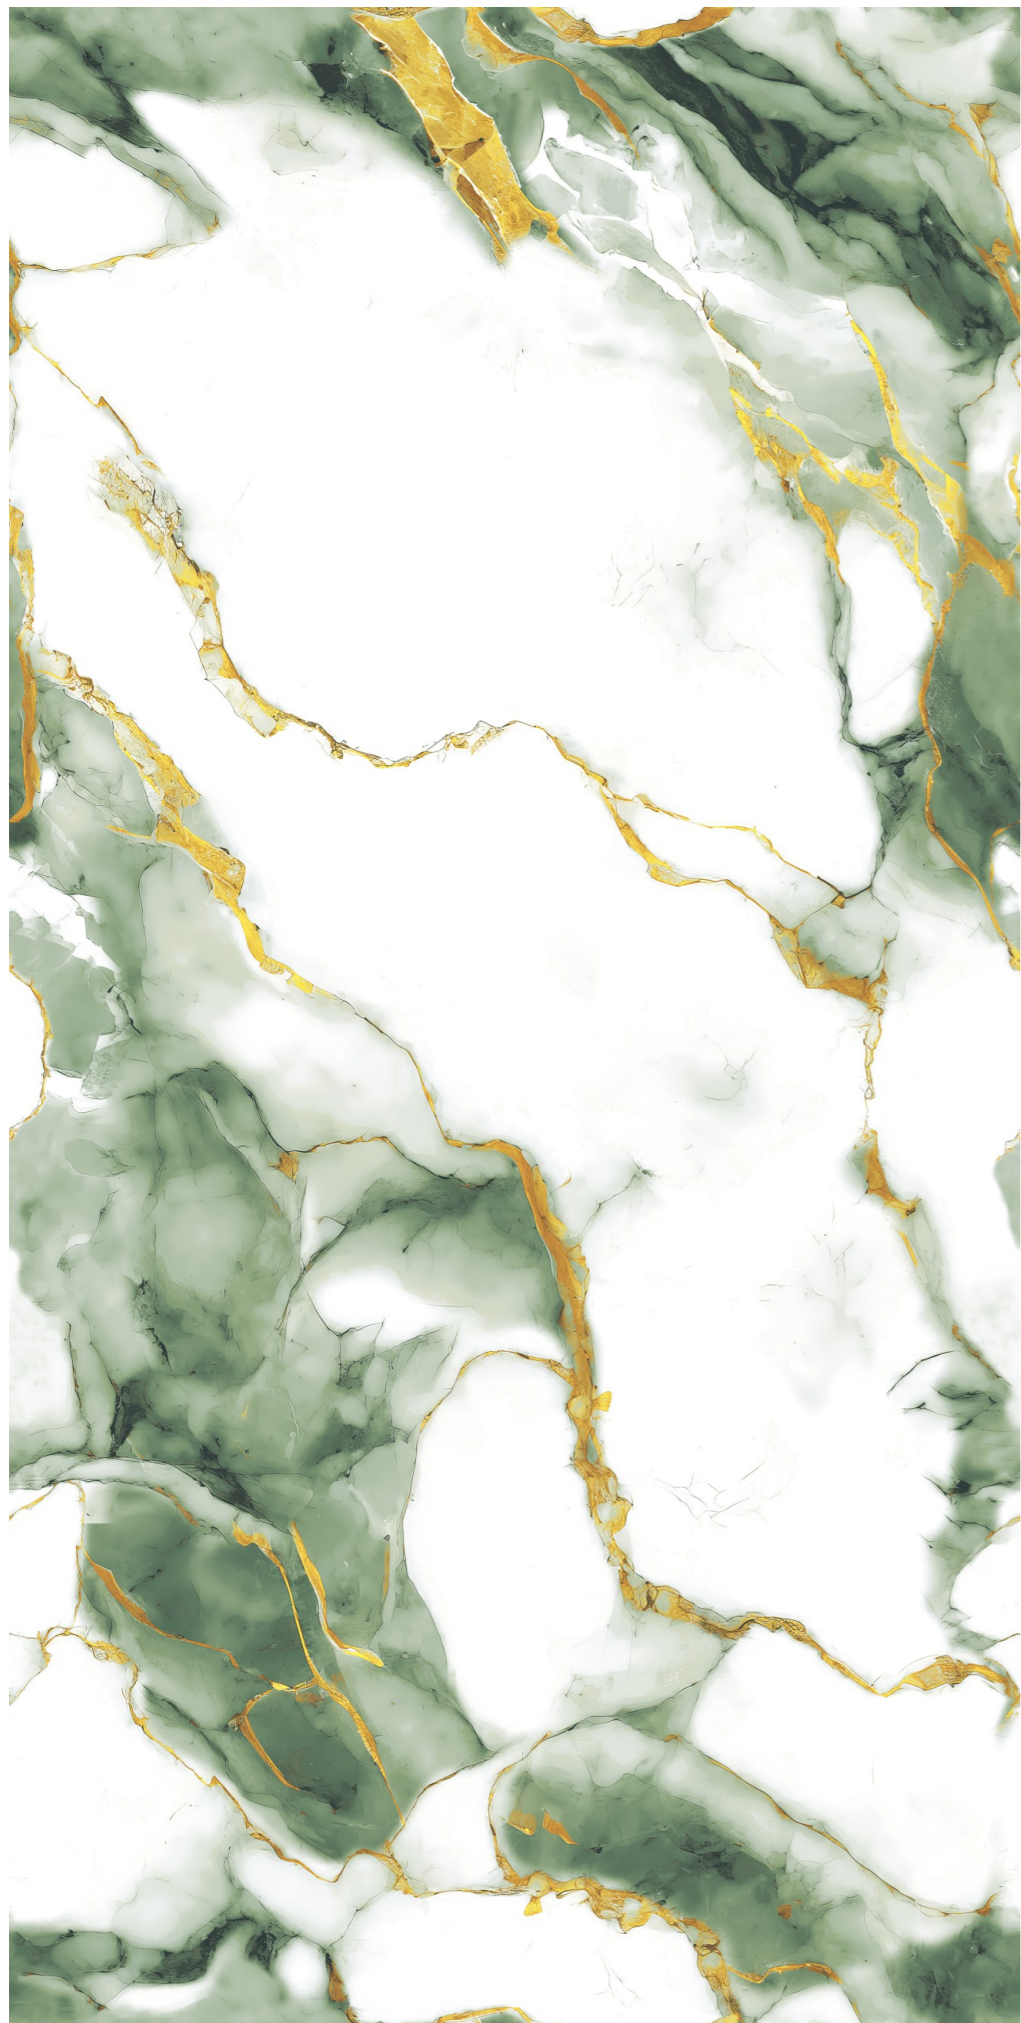

Finish:
GLOSSY

GOLDEN
SERIES

GOLD
109

Size:
60x120CM

Thickness:
8.5MM

Finish:
GLOSSY

GOLDEN
S E R I E S

GOLD
110