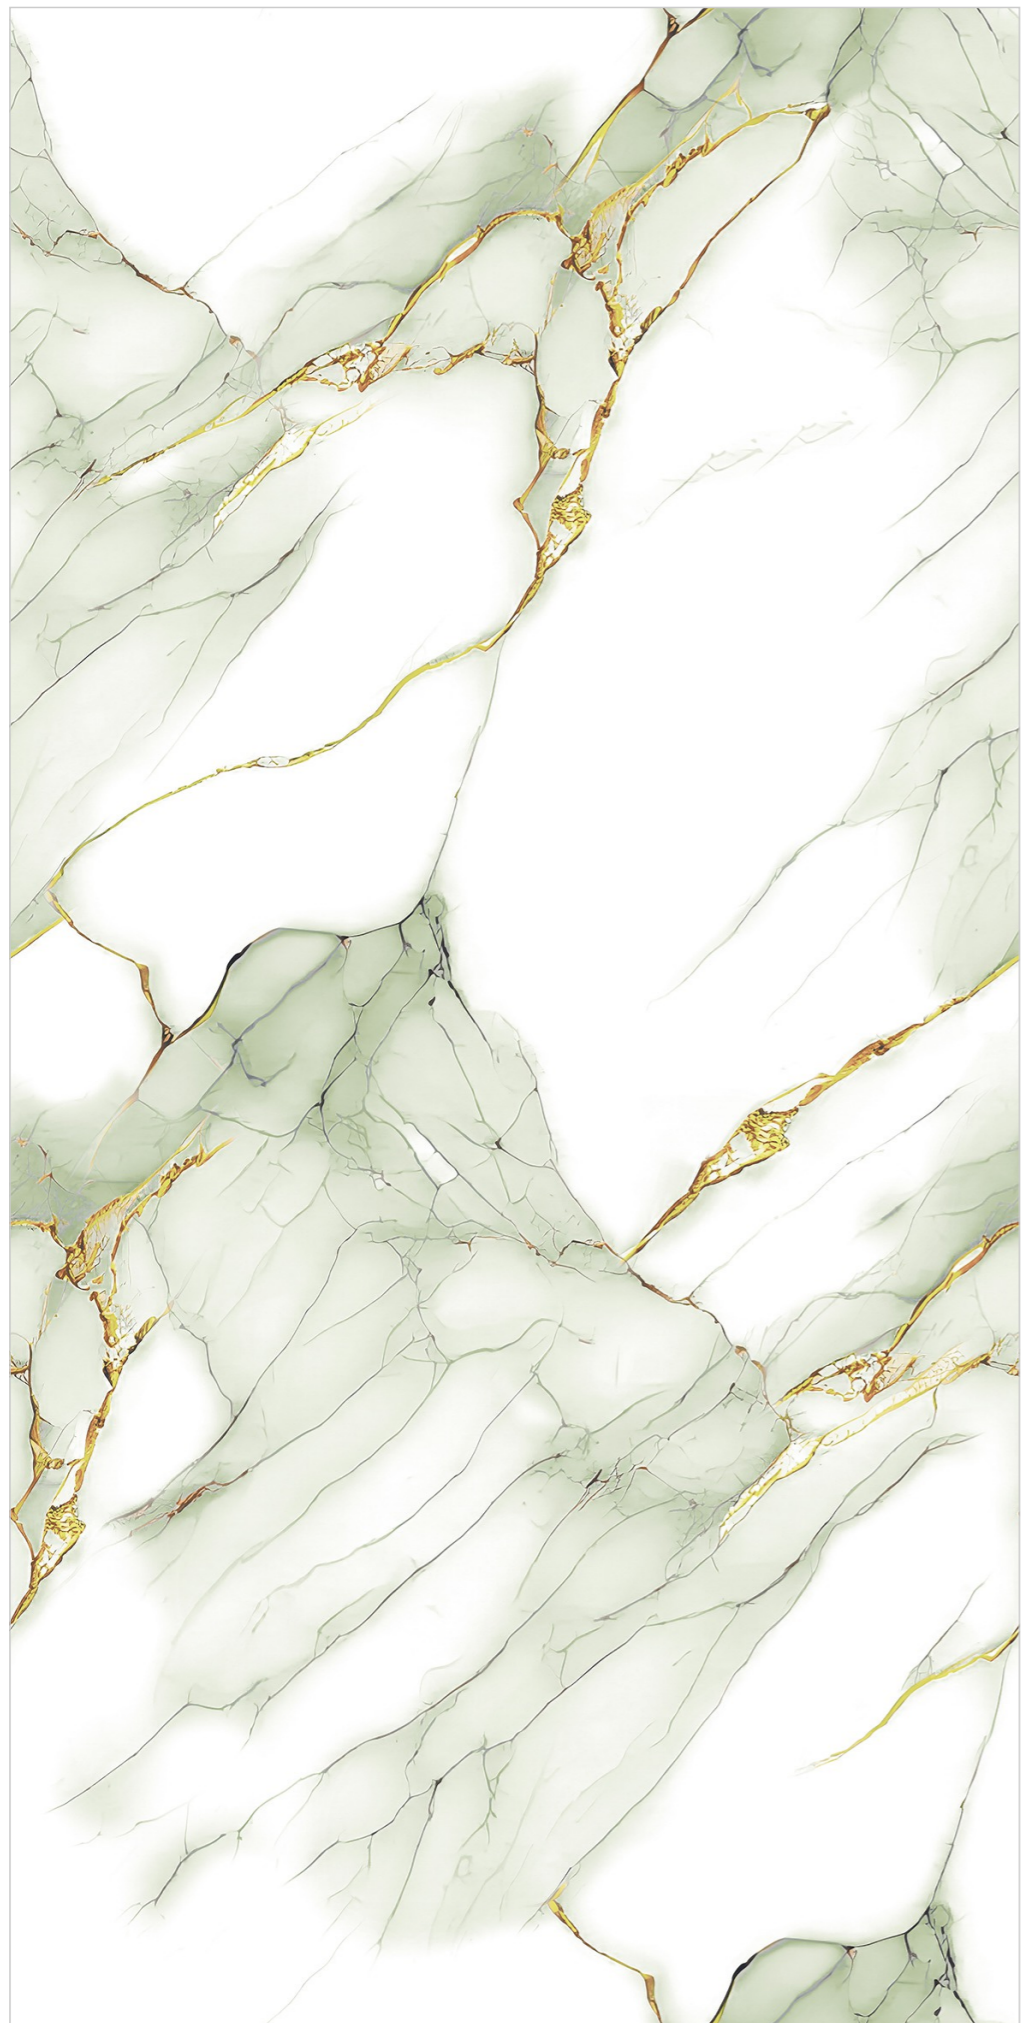

GOLD
126

Size:
60x120CM

Thickness:
8.5MM

Finish:
GLOSSY

GOLDEN
SERIES

GOLD
127

Size:
60x120CM

Thickness:
8.5MM