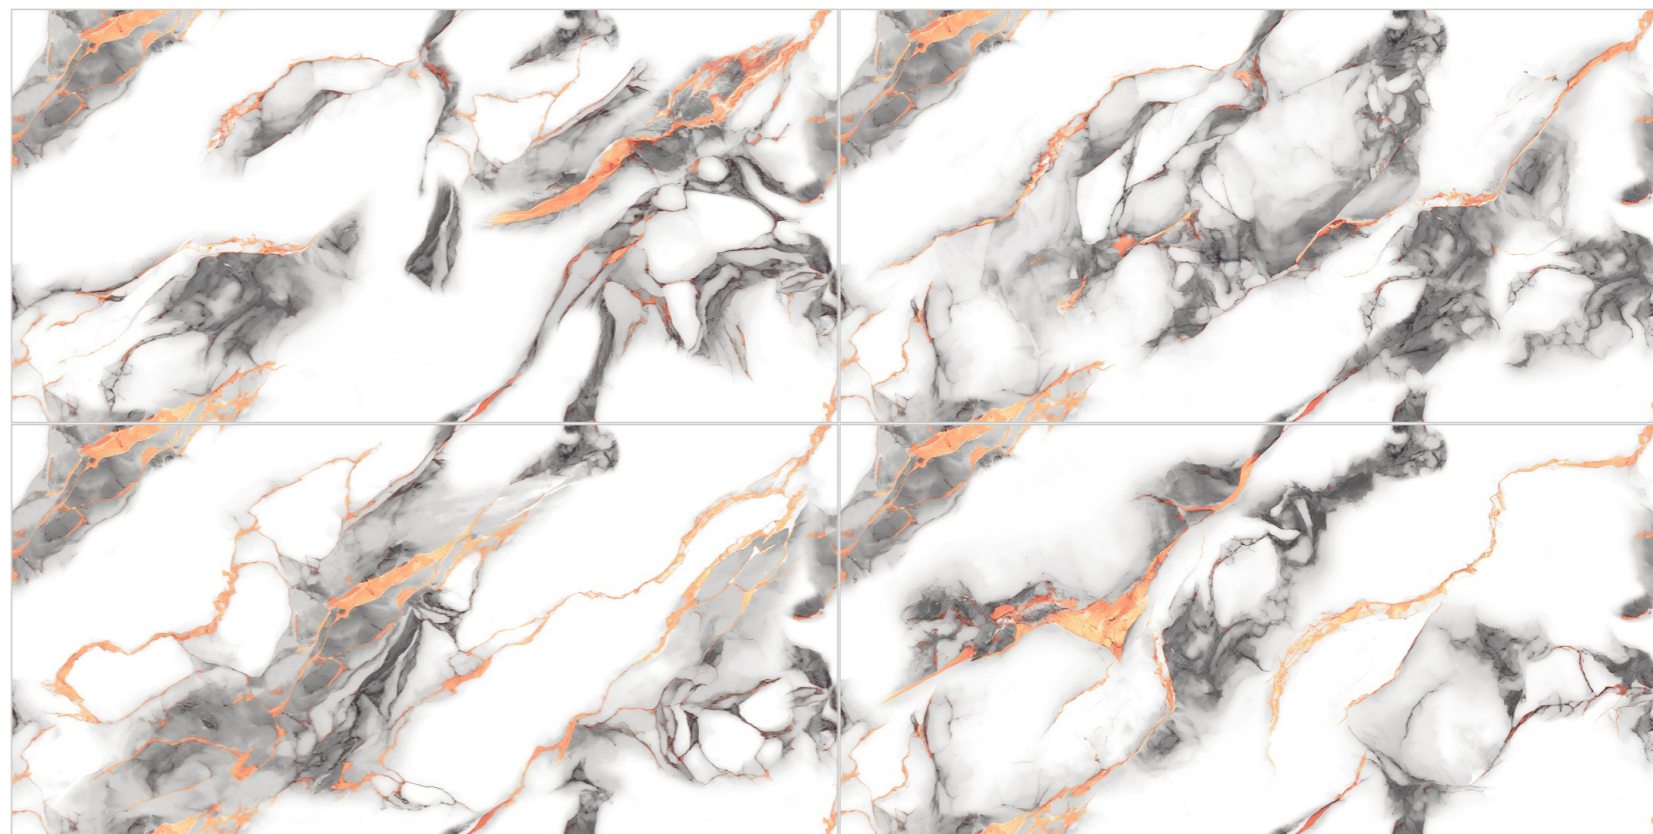

Finish:
GLOSSY

BALLET LORRAINE
DANA
RUN FOR YOUR LIFE
KEEP YOUR HEAD UP

GOLDEN SERIES

GOLD
125

Size:
60x120CM

Thickness:
8.5MM

Finish:
GLOSSY

GOLDEN SERIES