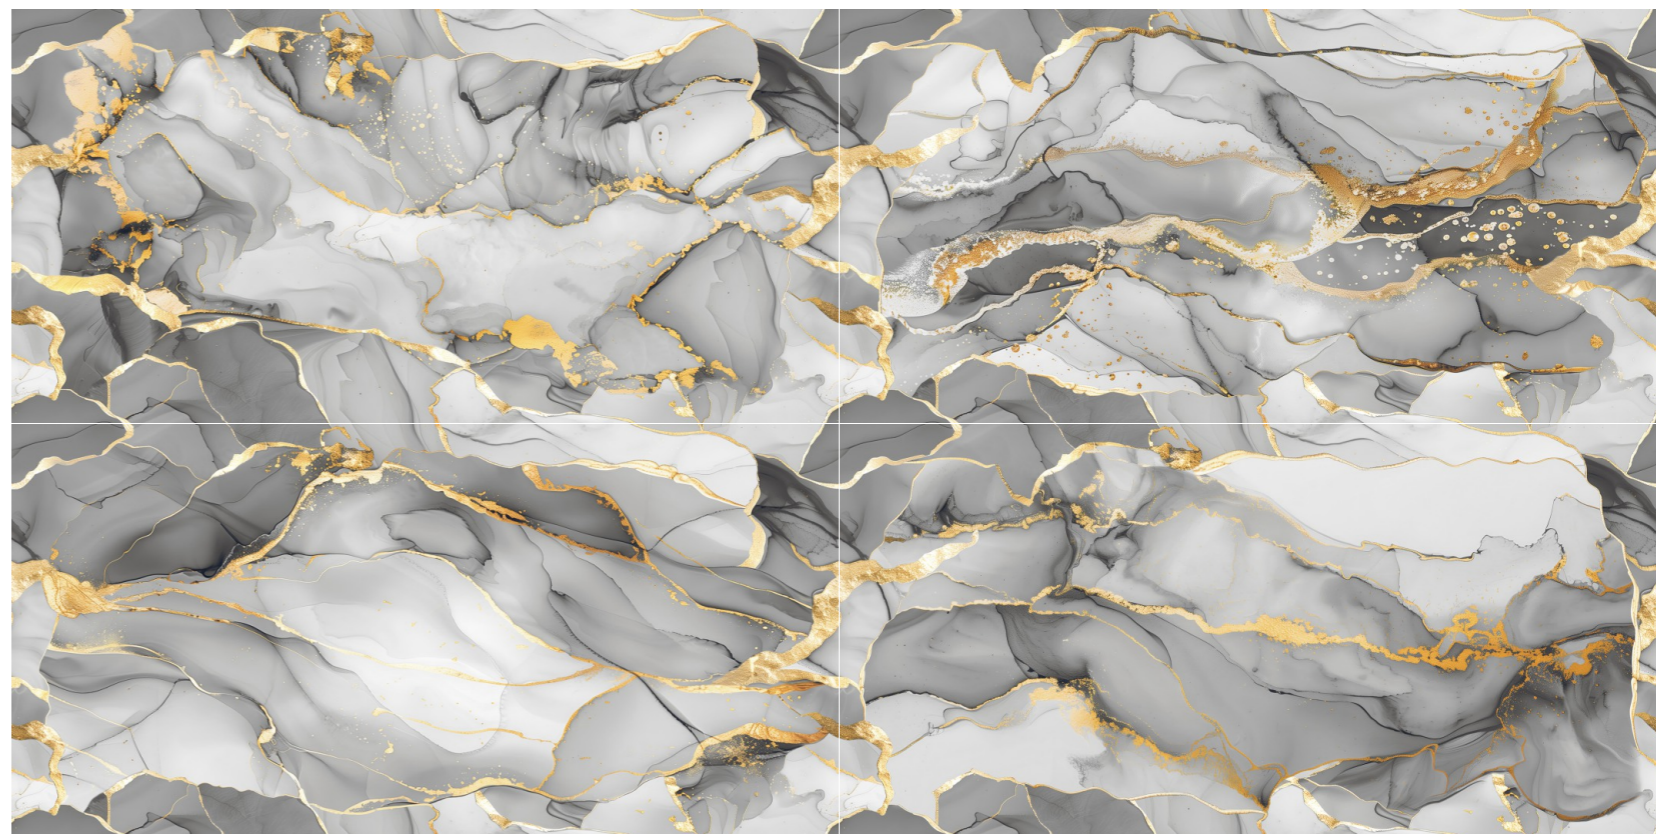

Finish:
GLOSSY

GOLDEN SERIES

GOLD
144

Size:
60x120CM

Thickness:
8.5MM

Finish:
GLOSSY

GOLDEN
SERIES

GOLD
145