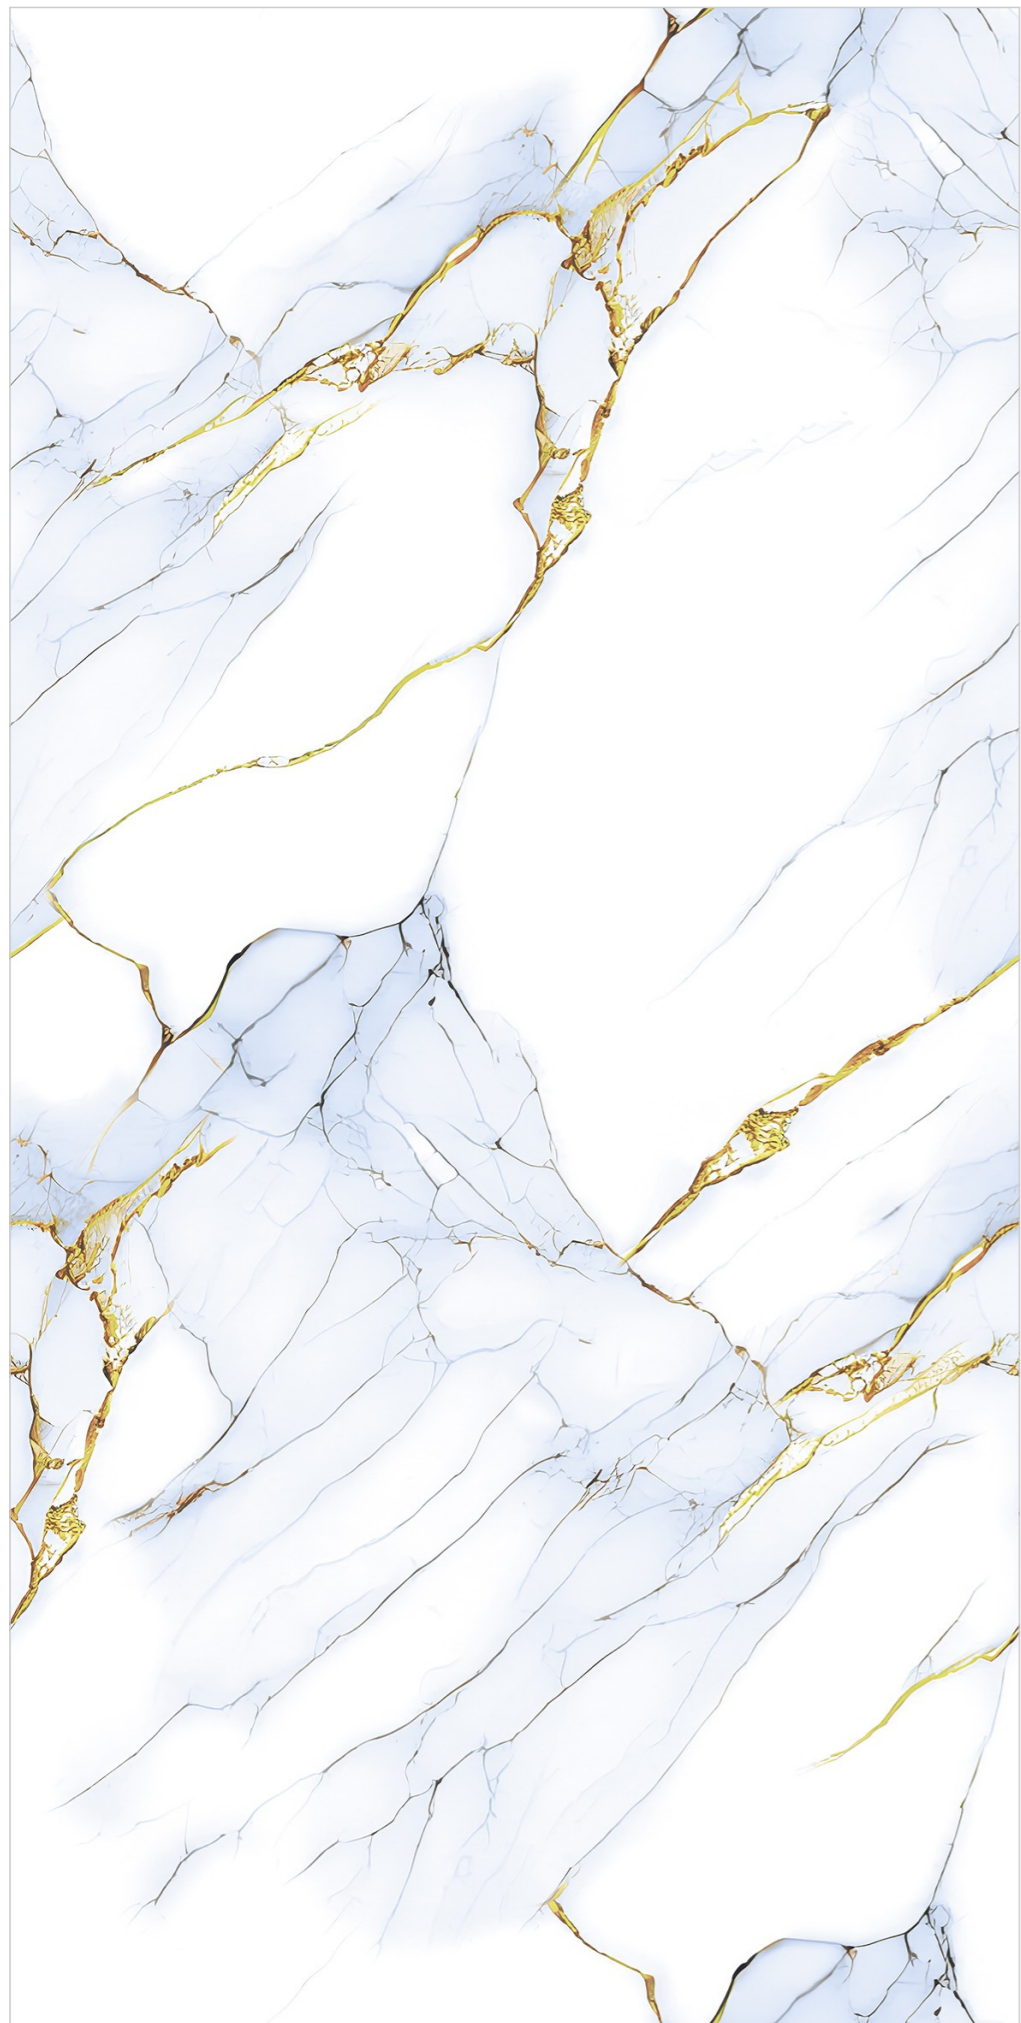

Finish:
GLOSSY

BALLET LORRAINE
DANA
RUN FOR YOUR LIFE
KEEP YOUR HEAD UP

GOLDEN SERIES

GOLD
125

Size:
60x120CM

Thickness:
8.5MM

Finish:
GLOSSY

GOLDEN SERIES