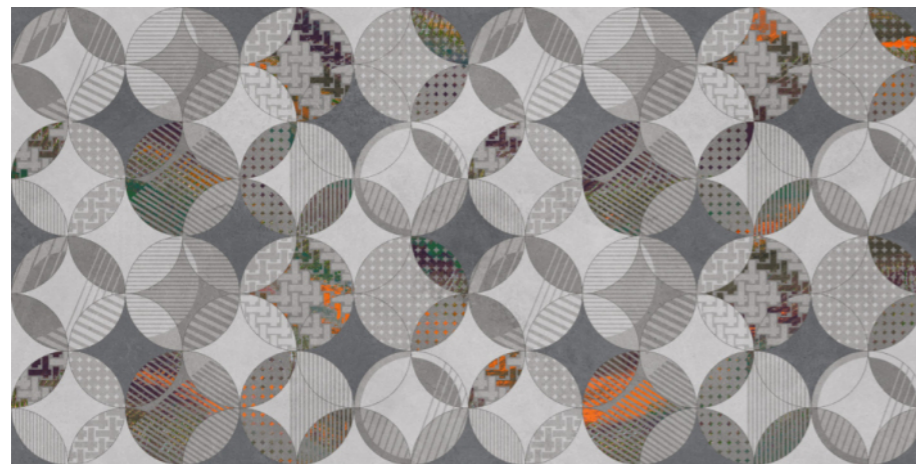

COSTA GRAPHITE DECOR 1