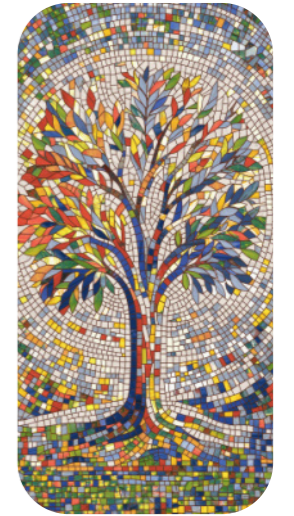

# PRODUCT RANGE

ABSTRACT BUTTERFLY  
WOMAN

BRAHAM UNICORN

CHHATRAPATI SHIVAJI  
MAHARAJ

CLAY FLORAL

FAUX MASAIC

GLAMOROUS WHITE  
PEACOCK

IMMORTAL TREE

LORD BUDDHA

MADAGASCAR  
FORREST

PINECONE BIRD

SAYONARA

SHEPHERD AVERY

VENETIAN LADY

VENICE CITY

TAP ON ICON  
TO EXPLORE TILE