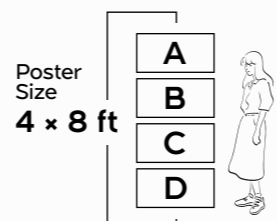

Glossy Sinker
Finish