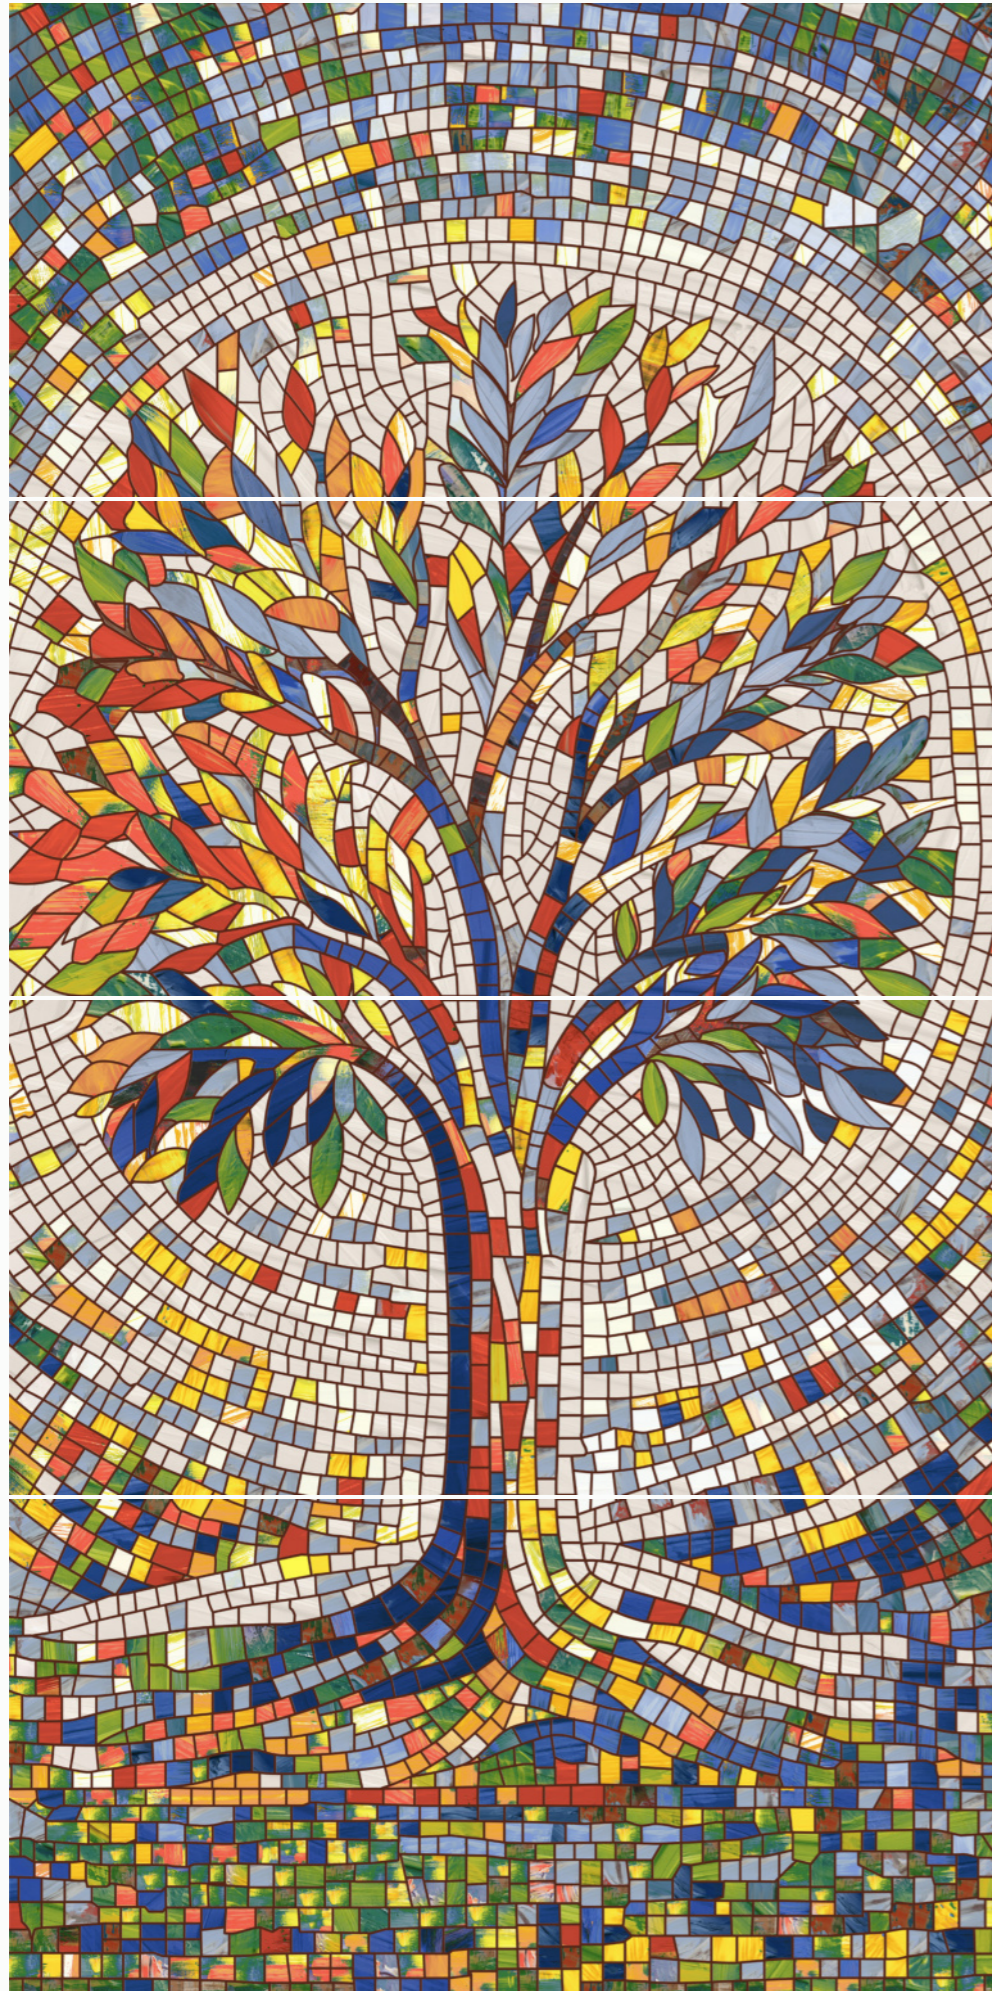

# GLAMOROUS WHITE PEACOCK

A surface designed  
to feel serene,  
modern, and  
endlessly refined.

Glossy Sinker  
Finish

← PRODUCT  
RANGE

Design