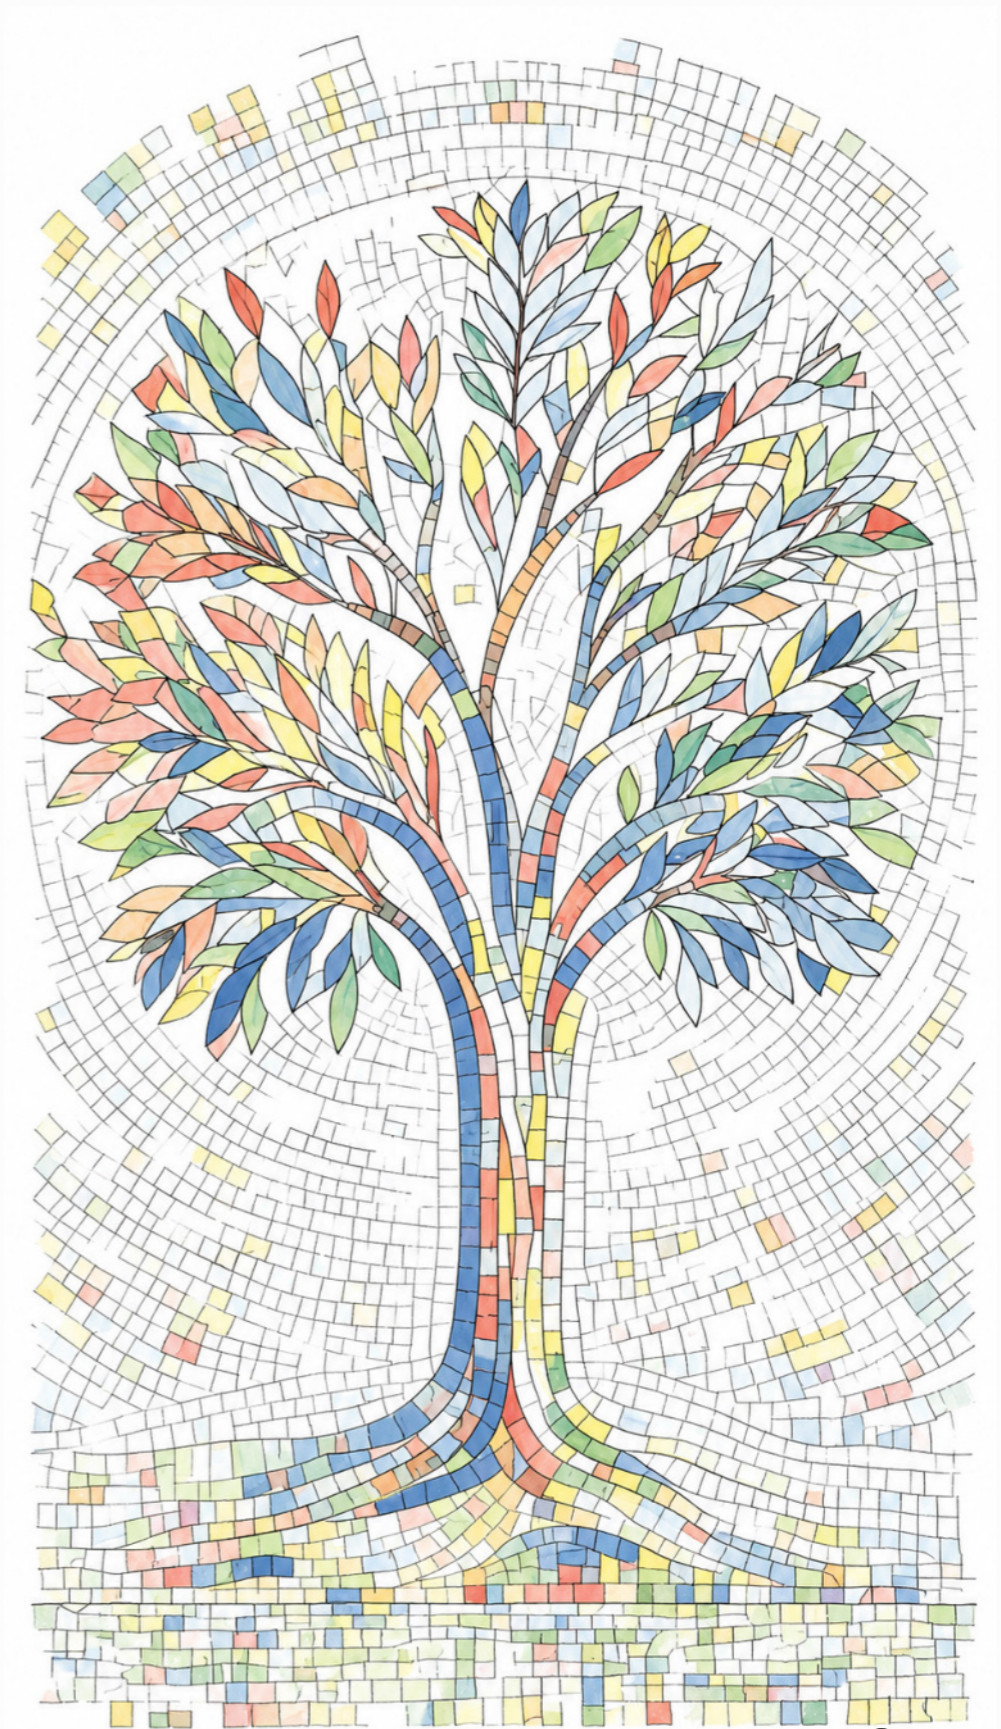

# IMMORTAL TREE

Elegant layers that create depth without overwhelming the space.

Poster Size  
4 x 8 ft

Glossy Sinker Finish

Design

# LORD BUDDHA

Refined design language for spaces that value calm aesthetics.

Poster Size  
4 x 8 ft

Glossy Sinker Finish

Design