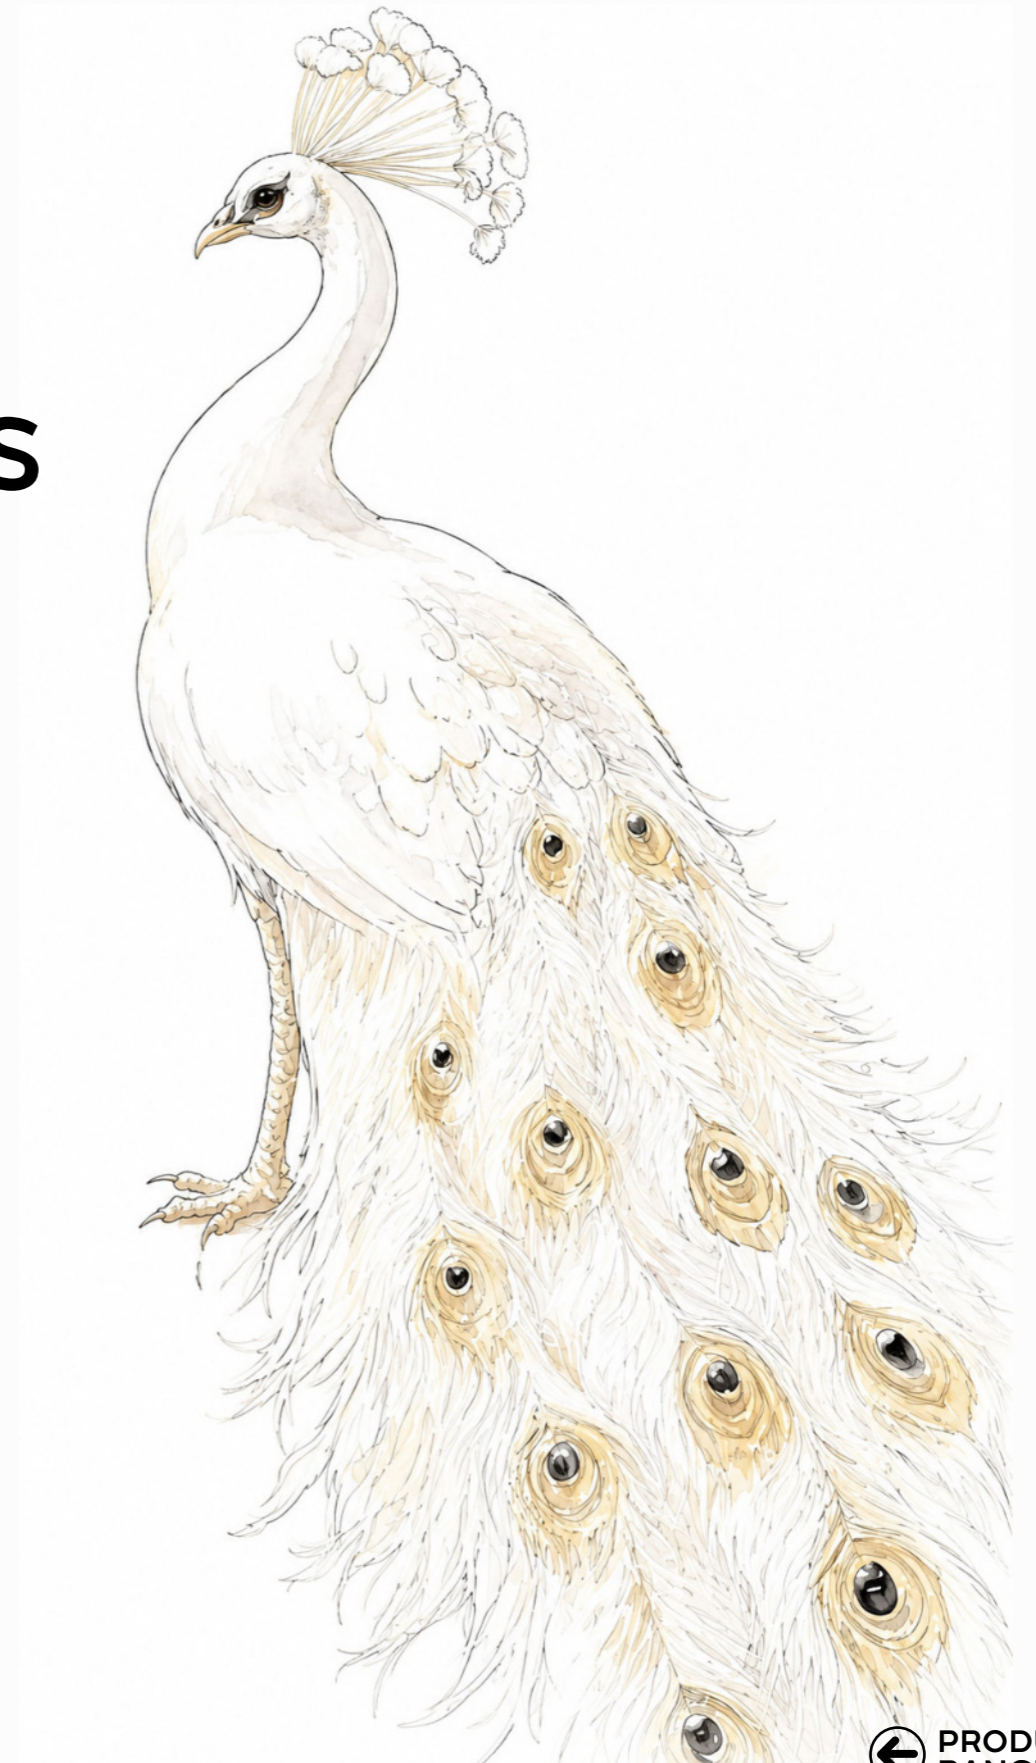

GLAMOROUS WHITE PEACOCK

A surface designed
to feel serene,
modern, and
endlessly refined.

Glossy Sinker
Finish