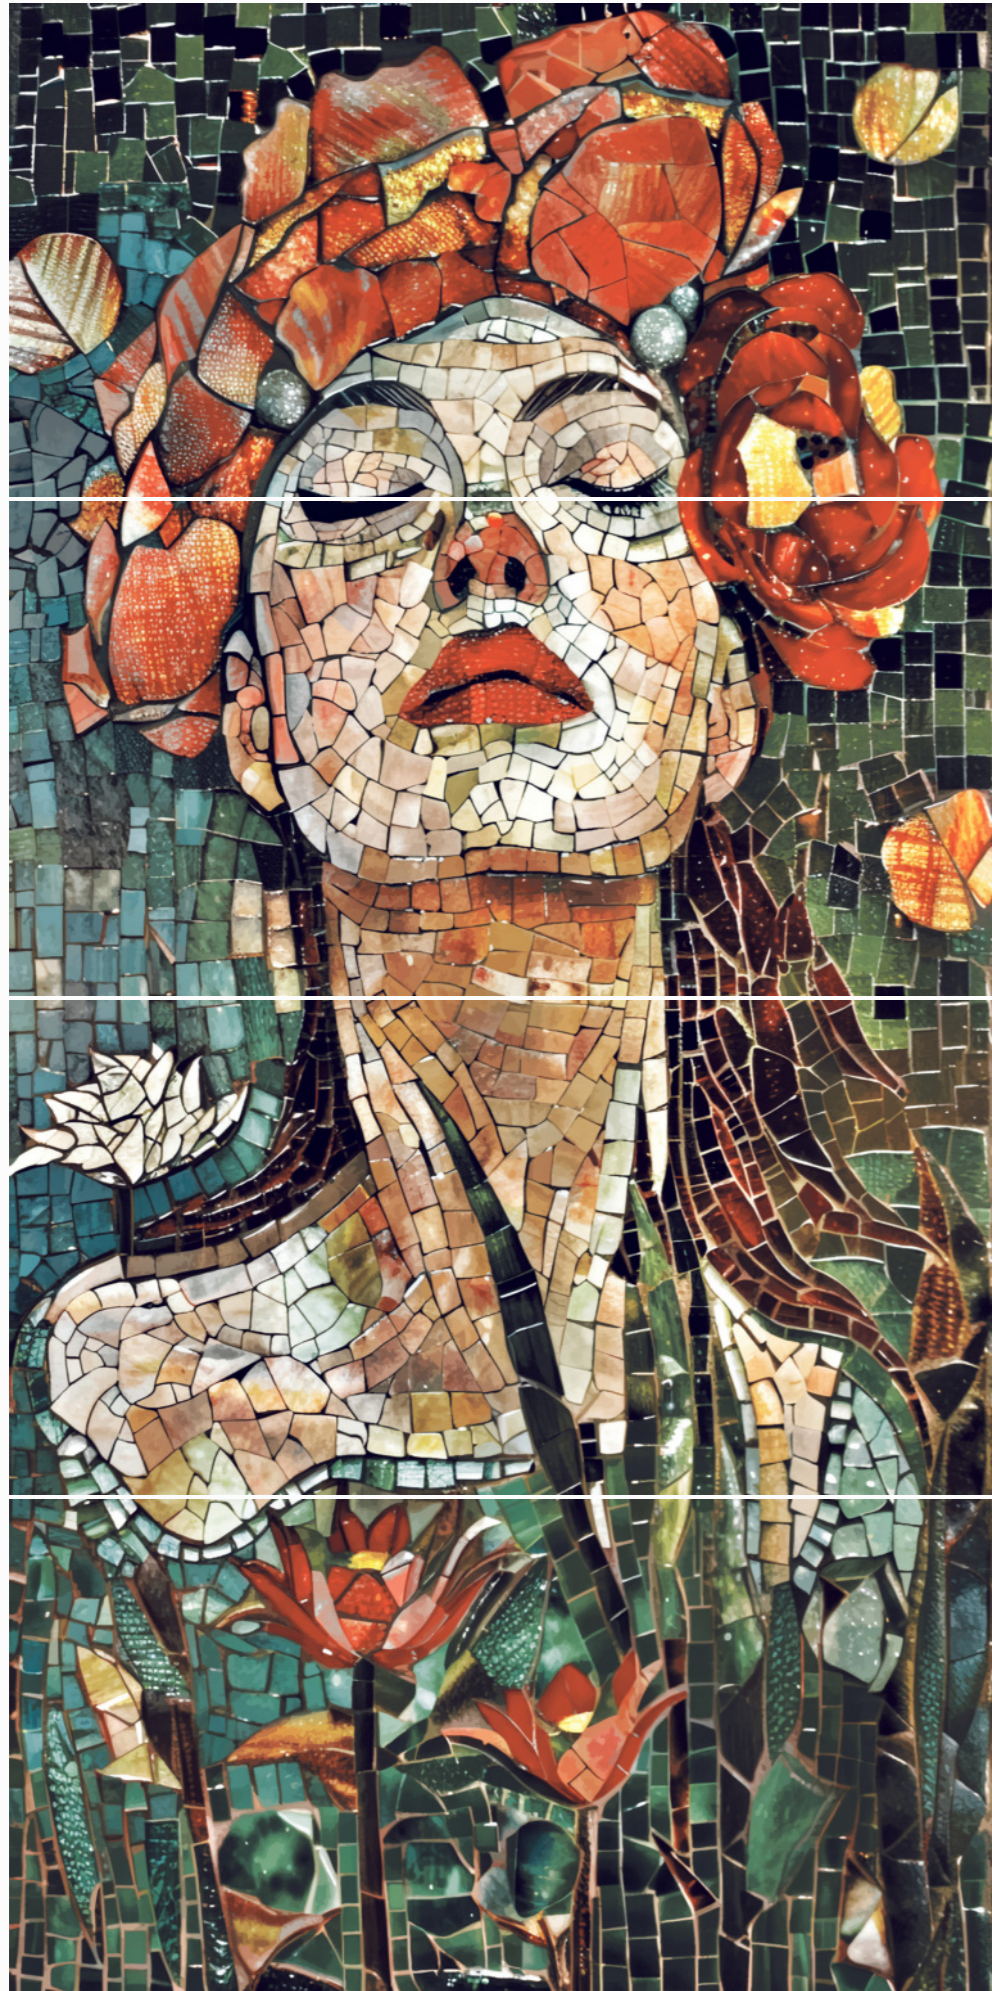

# CLAY FLORAL

Where subtle  
artistry meets  
contemporary living.

Poster  
Size  
4 x 8 ft

Glossy Sinker  
Finish

Design