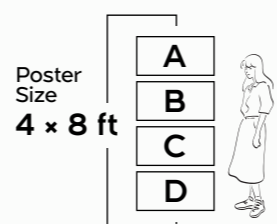

Glossy Sinker Finish