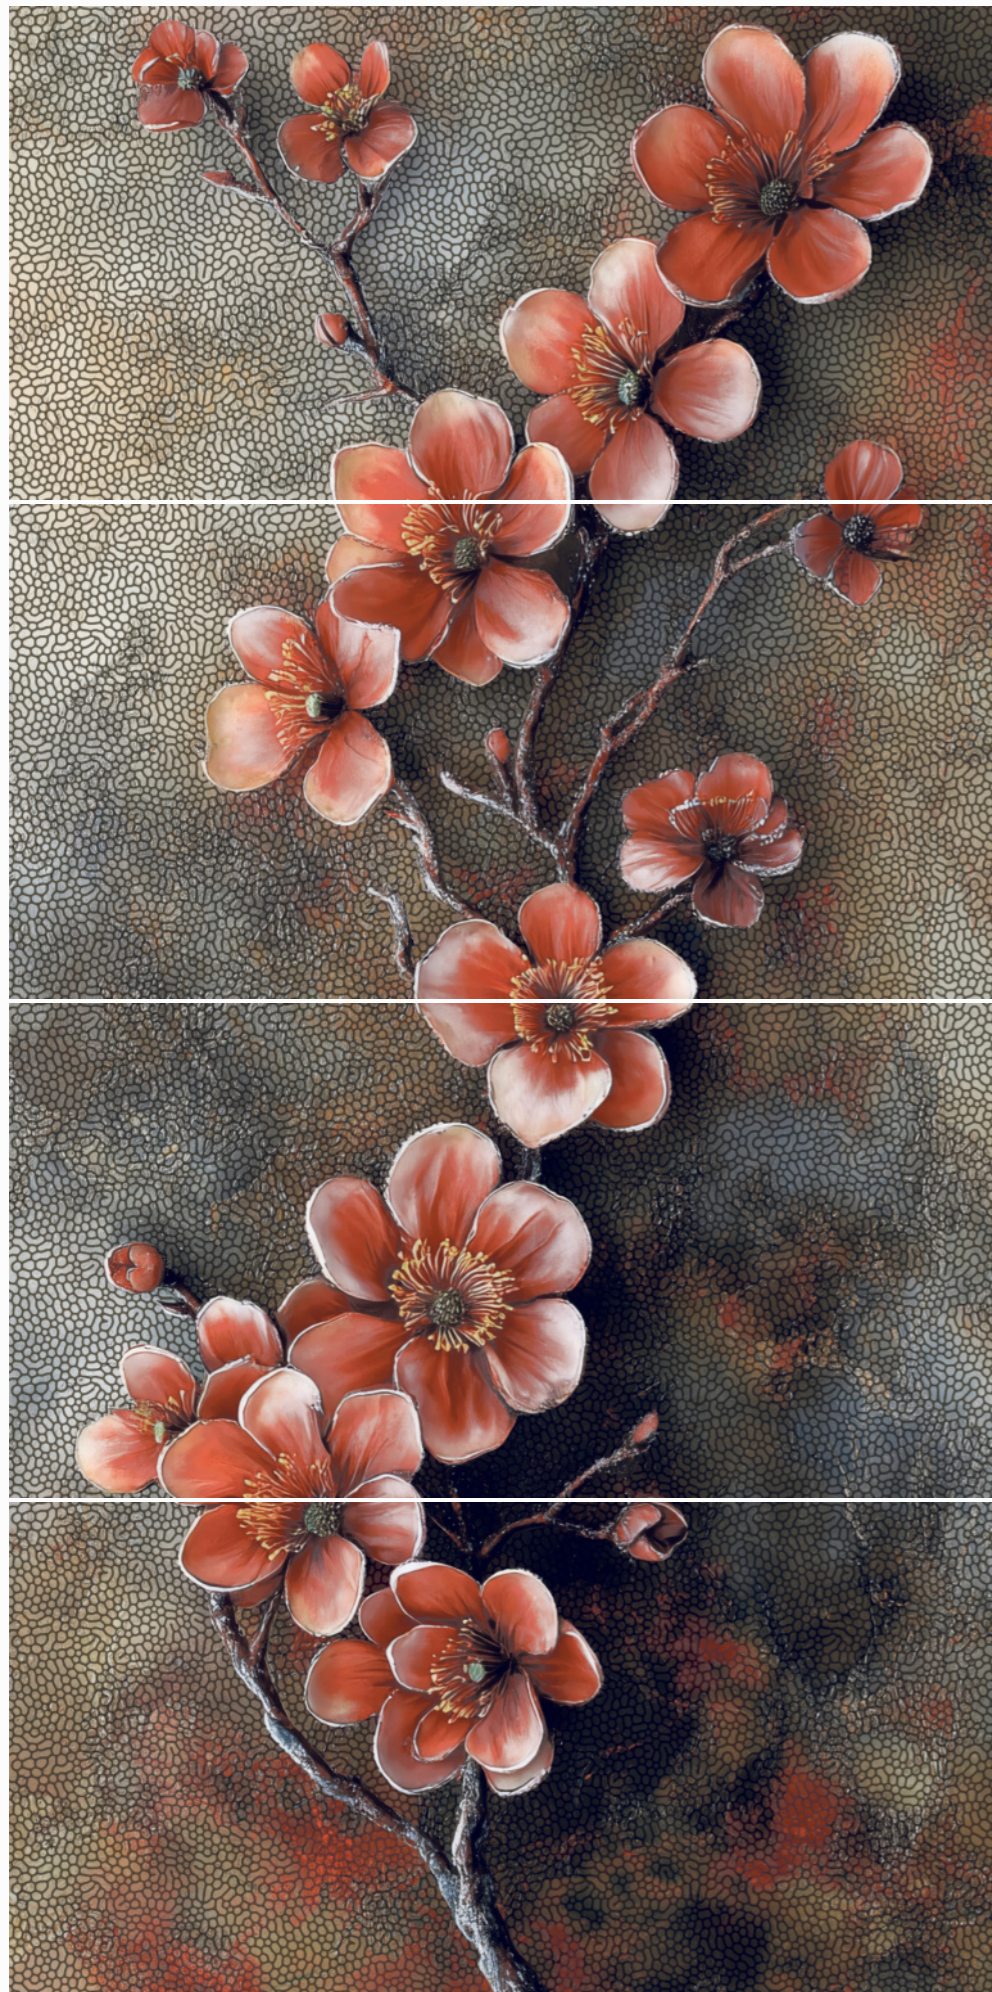

# CHHATRAPATI SHIVAJI MAHARAJ

Crafted with calm tones and refined depth for effortlessly elegant interiors.

Poster Size  
4 x 8 ft

Glossy Sinker Finish

Design