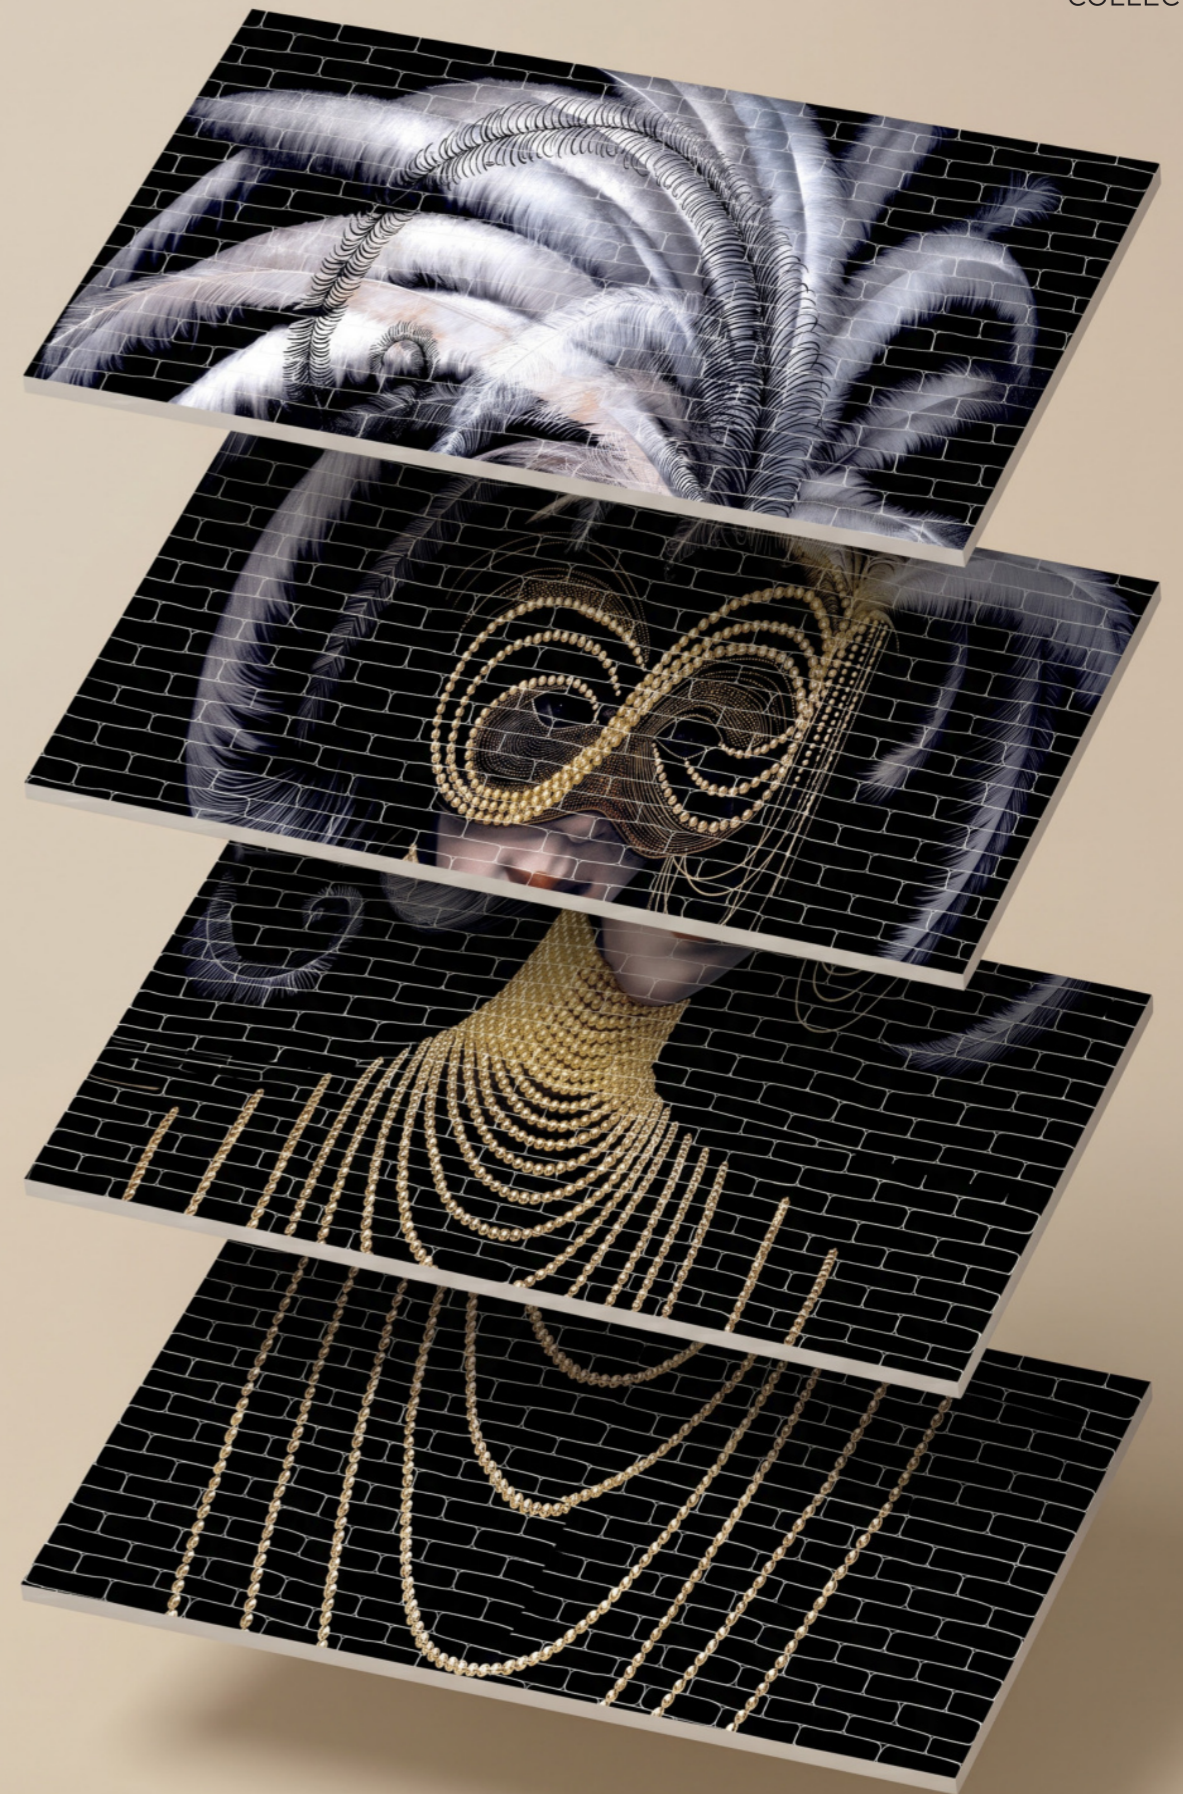

The structured textures introduce rhythm and balance, enhancing both small corners and expansive volumes with equal impact. Structura is not just visually striking it is emotionally engaging.

POSTER
COLLECTION