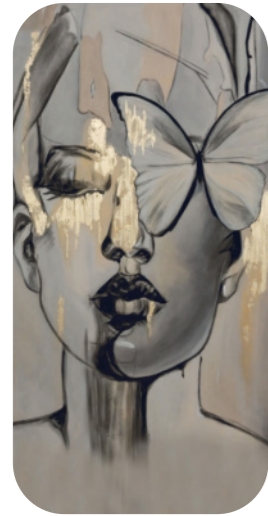

PRODUCT RANGE

ABSTRACT BUTTERFLY
WOMAN