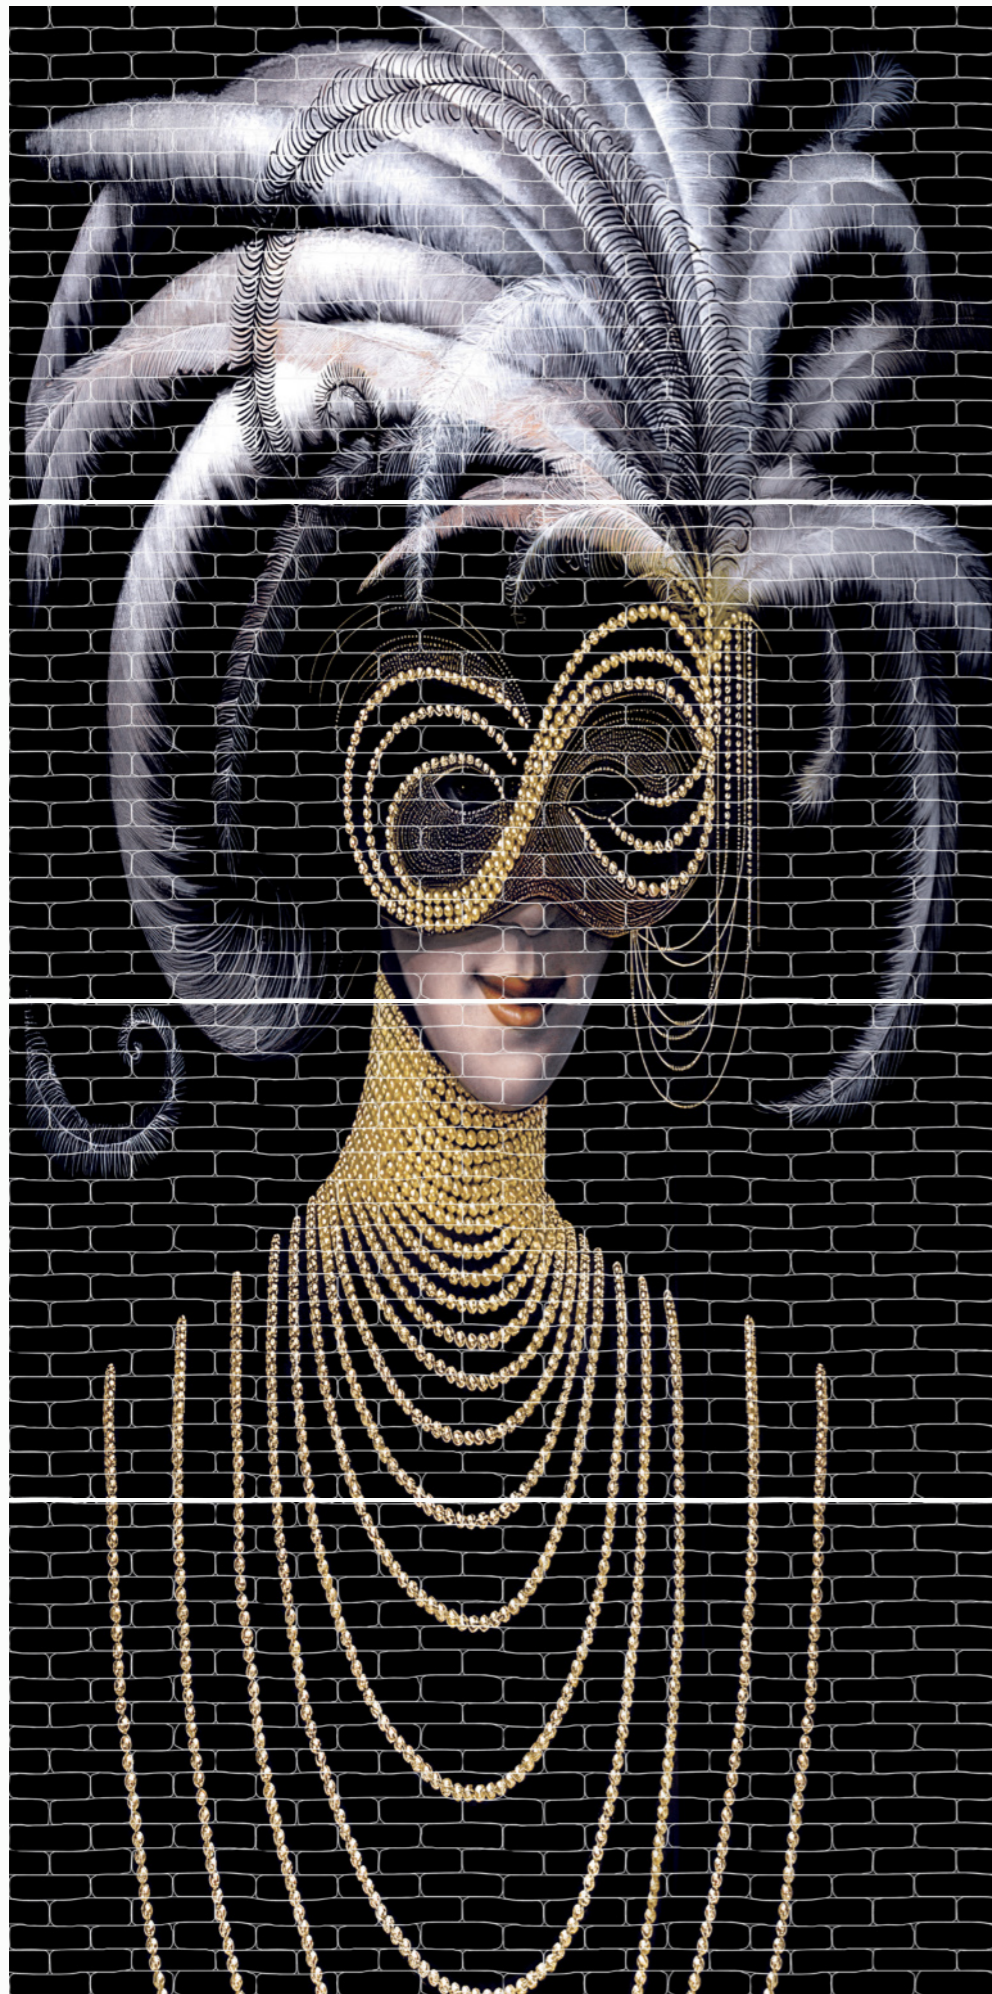

# SHEPHERD AVERY

A refined statement for  
interiors that  
appreciate subtle  
luxury.

Poster  
Size  
4 x 8 ft

Glossy Sinker  
Finish

← PRODUCT  
RANGE

Design

# VENETIAN LADY

Designed to elevate spaces through simplicity and texture.

Poster Size  
4 x 8 ft

Glossy Sinker Finish

Design