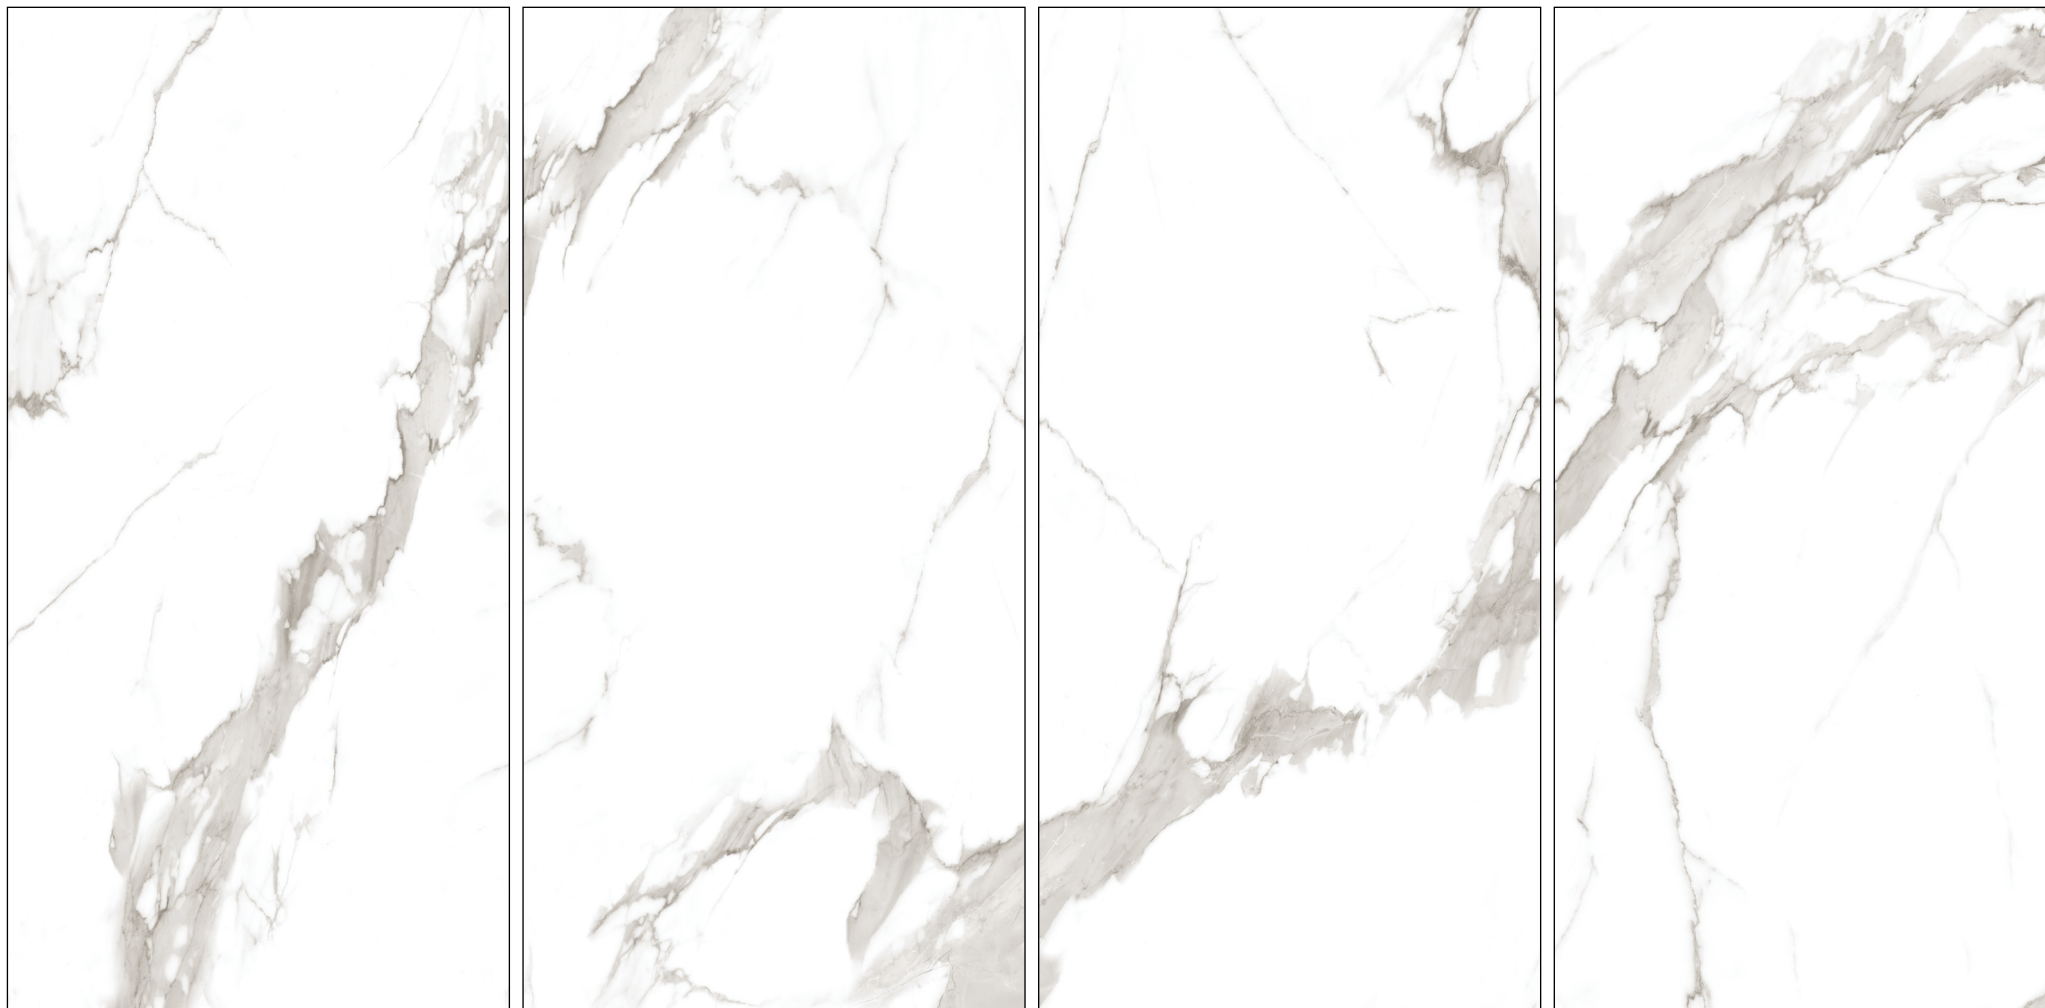

White
series

NIVIA STATUARIO > 600x1200mm > GLOSSY

RANDOM :04

White
series

SEGESTA GREY > 600x1200mm > GLOSSY

RANDOM :06

White
series

SMOKE WHITE > 600x1200mm > GLOSSY