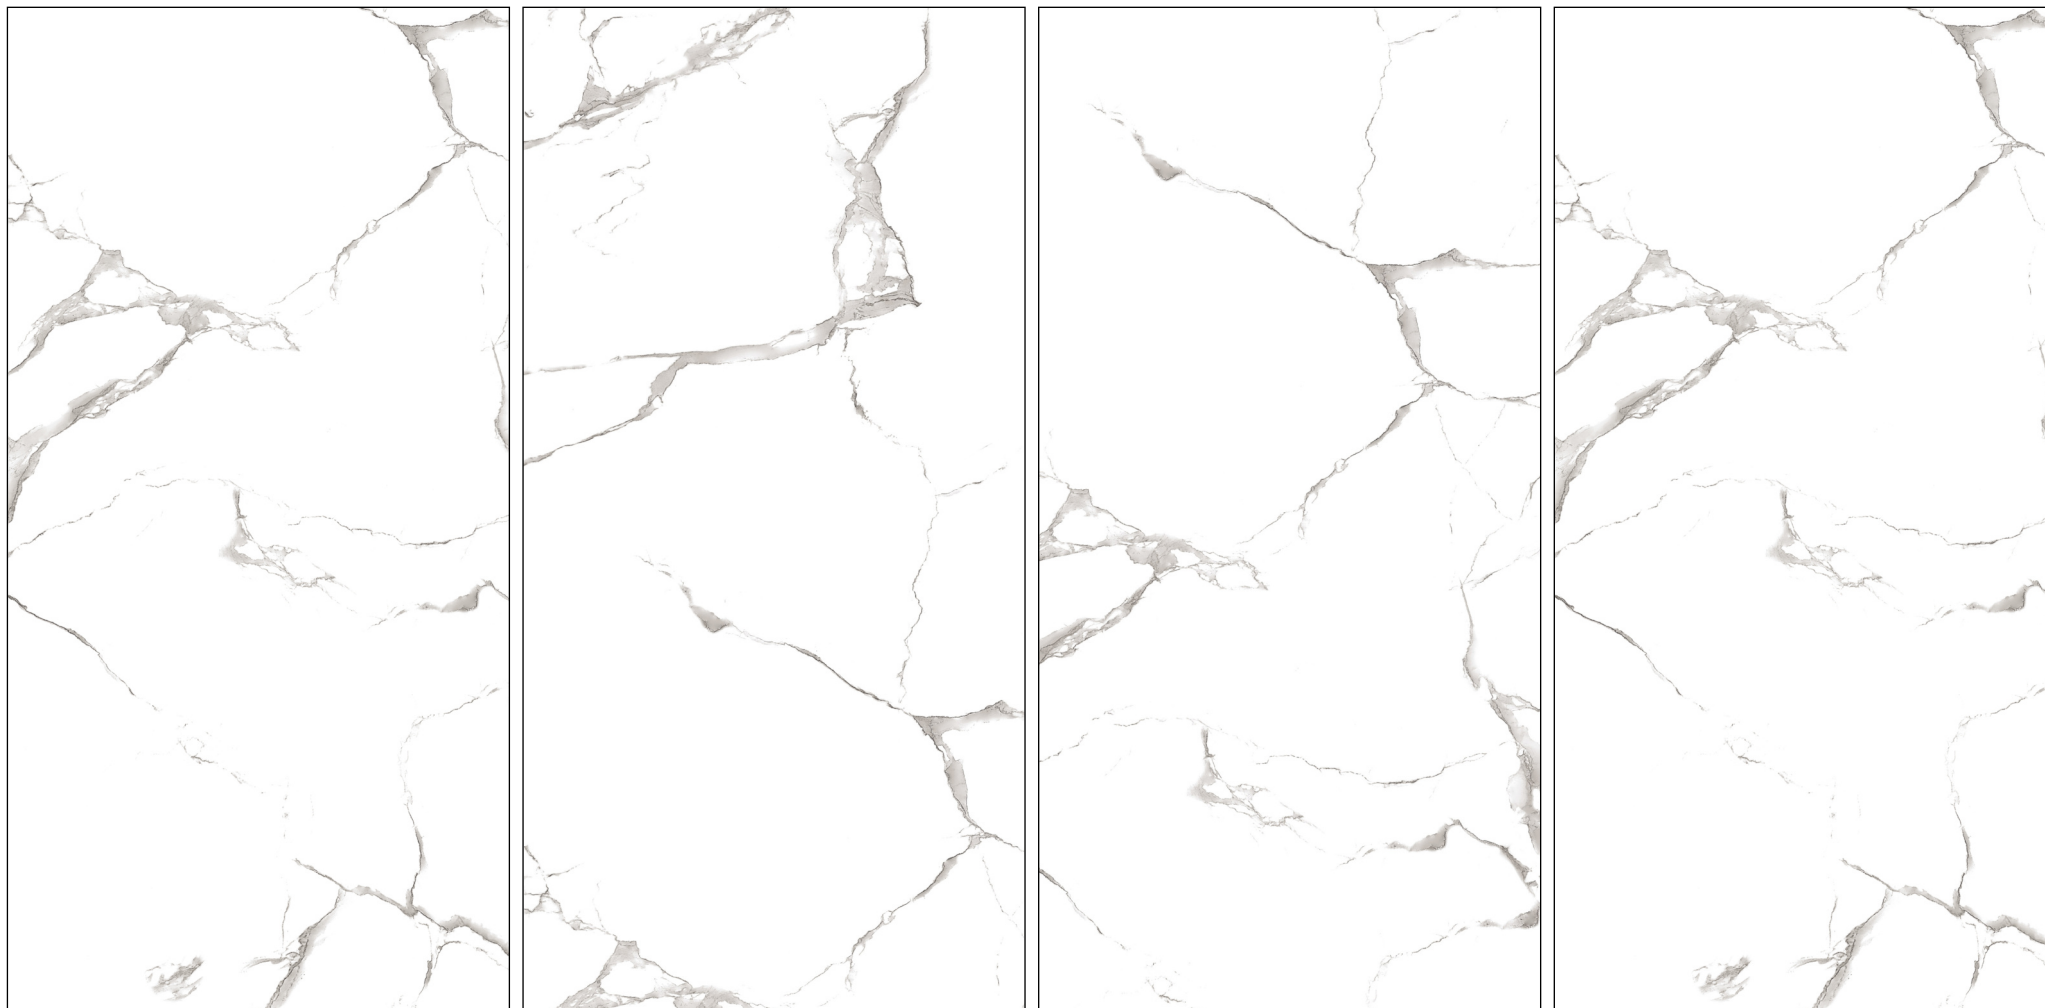

DELUXE GRIS > 600x1200mm > GLOSSY

RANDOM :03

White
series

DESTON GOLD > 600x1200mm > **GLOSSY**

RANDOM :04

EVON STATUARIO

White
series

EVON STATUARIO > 600x1200mm > GLOSSY