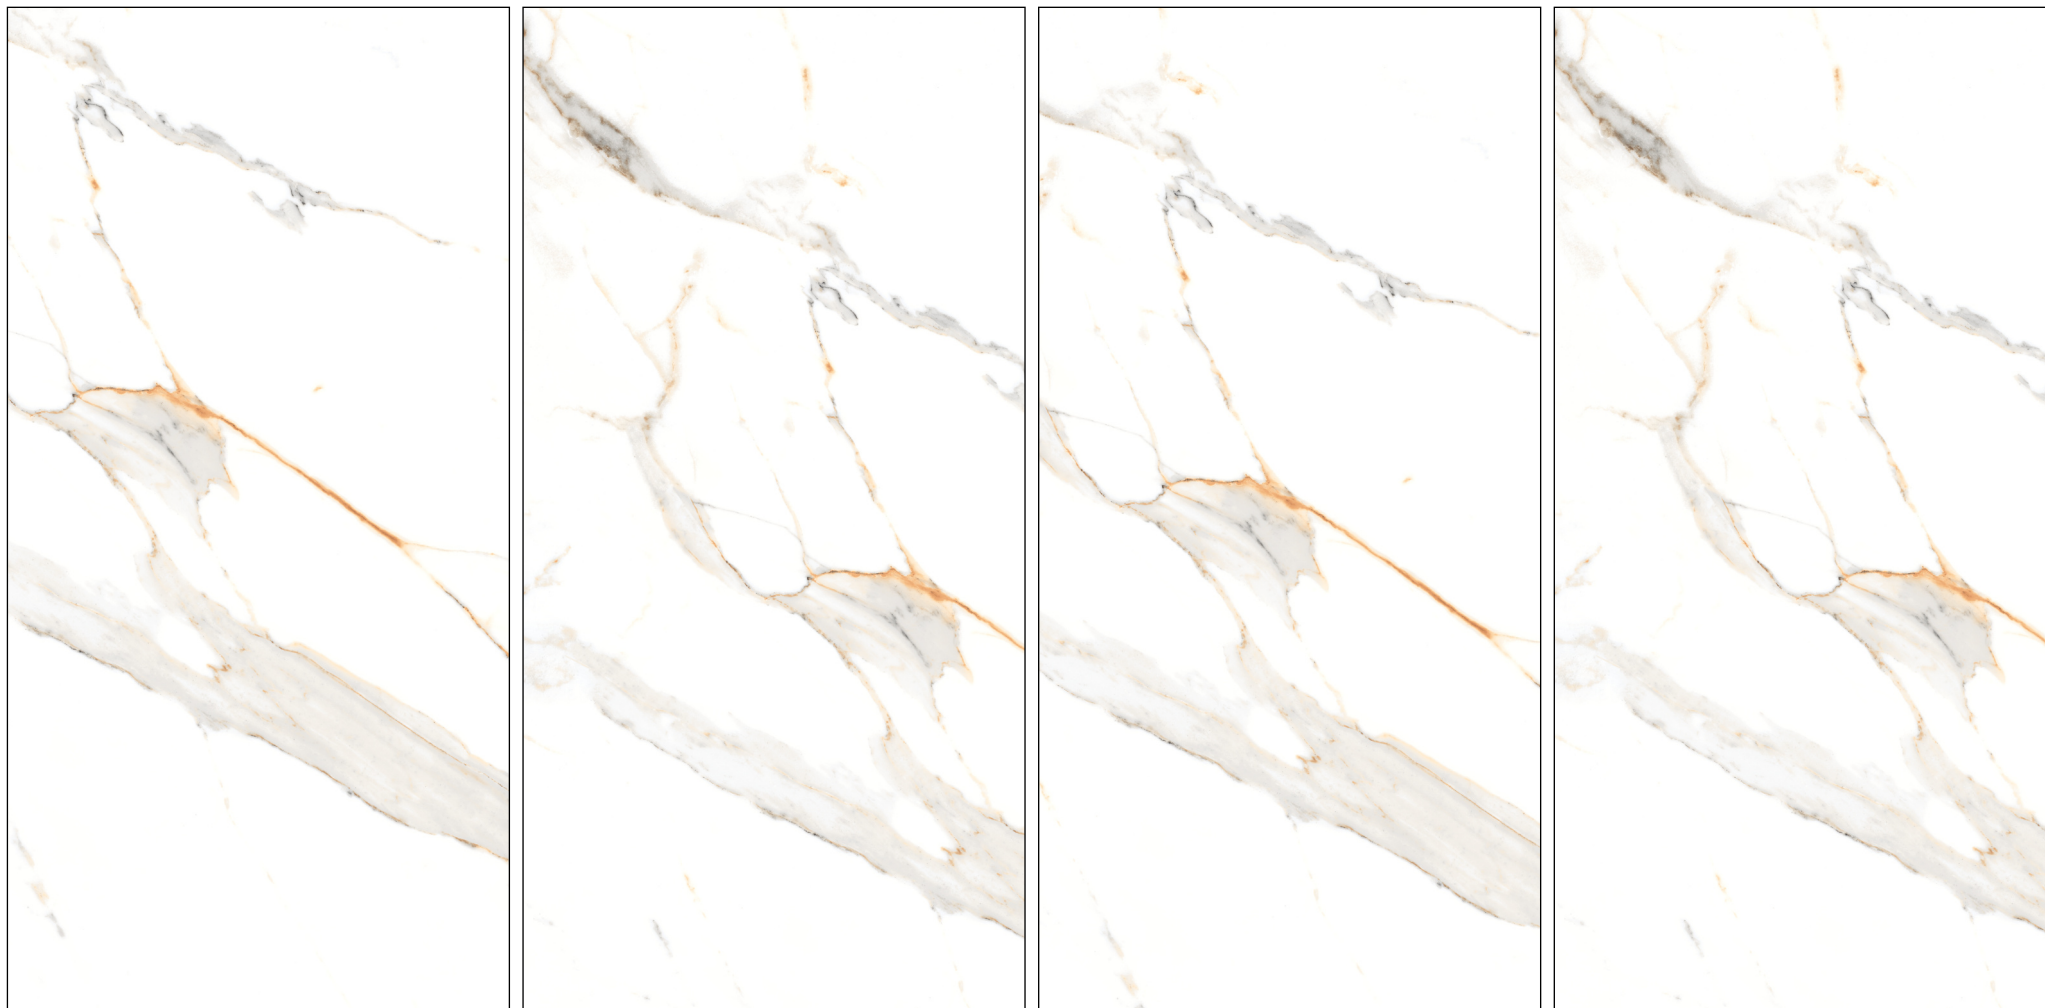

ALFA WHITE > 600x1200mm > GLOSSY

RANDOM :06

White
series

ALPS STATUARIO > 600x1200mm > GLOSSY

RANDOM :04

White
series

ANGEL STATUARIO > 600x1200mm > GLOSSY

RANDOM :03