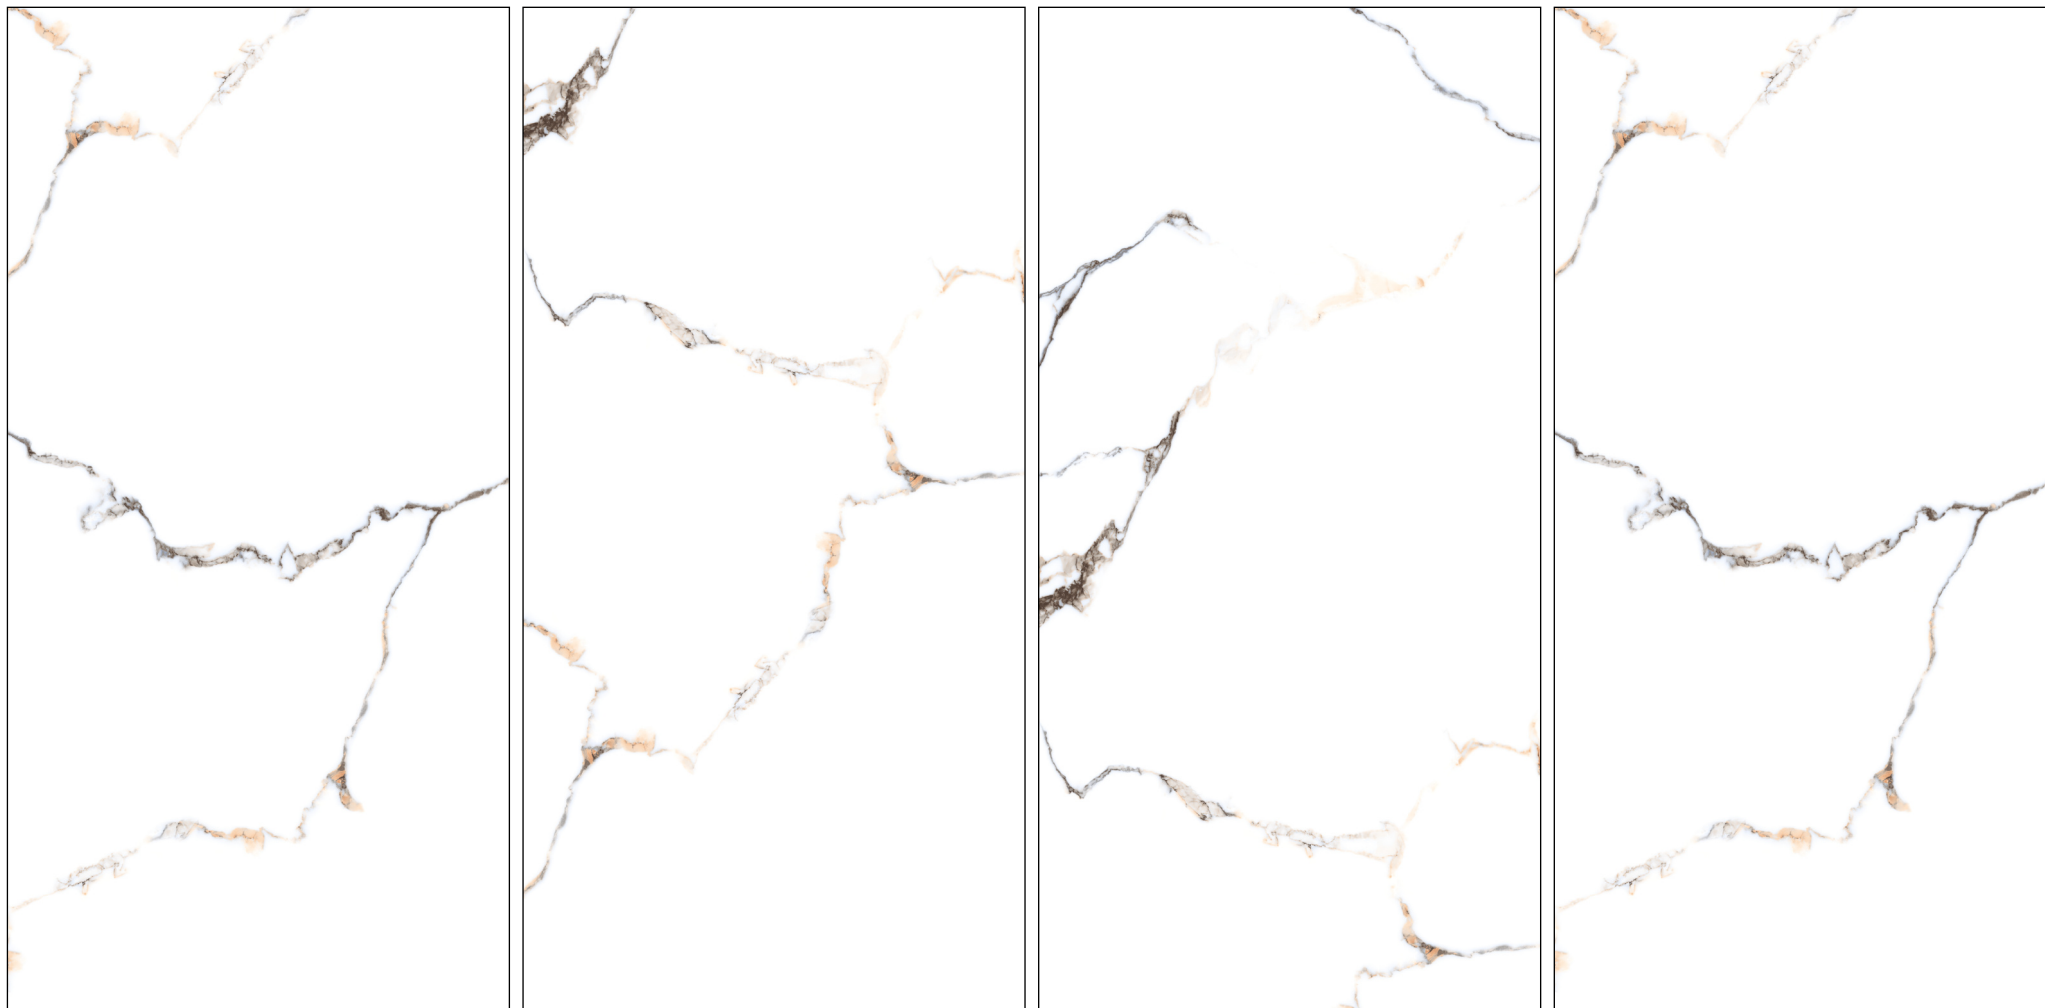

White series

NIL BLUE > 600x1200mm > **GLOSSY**

RANDOM :03