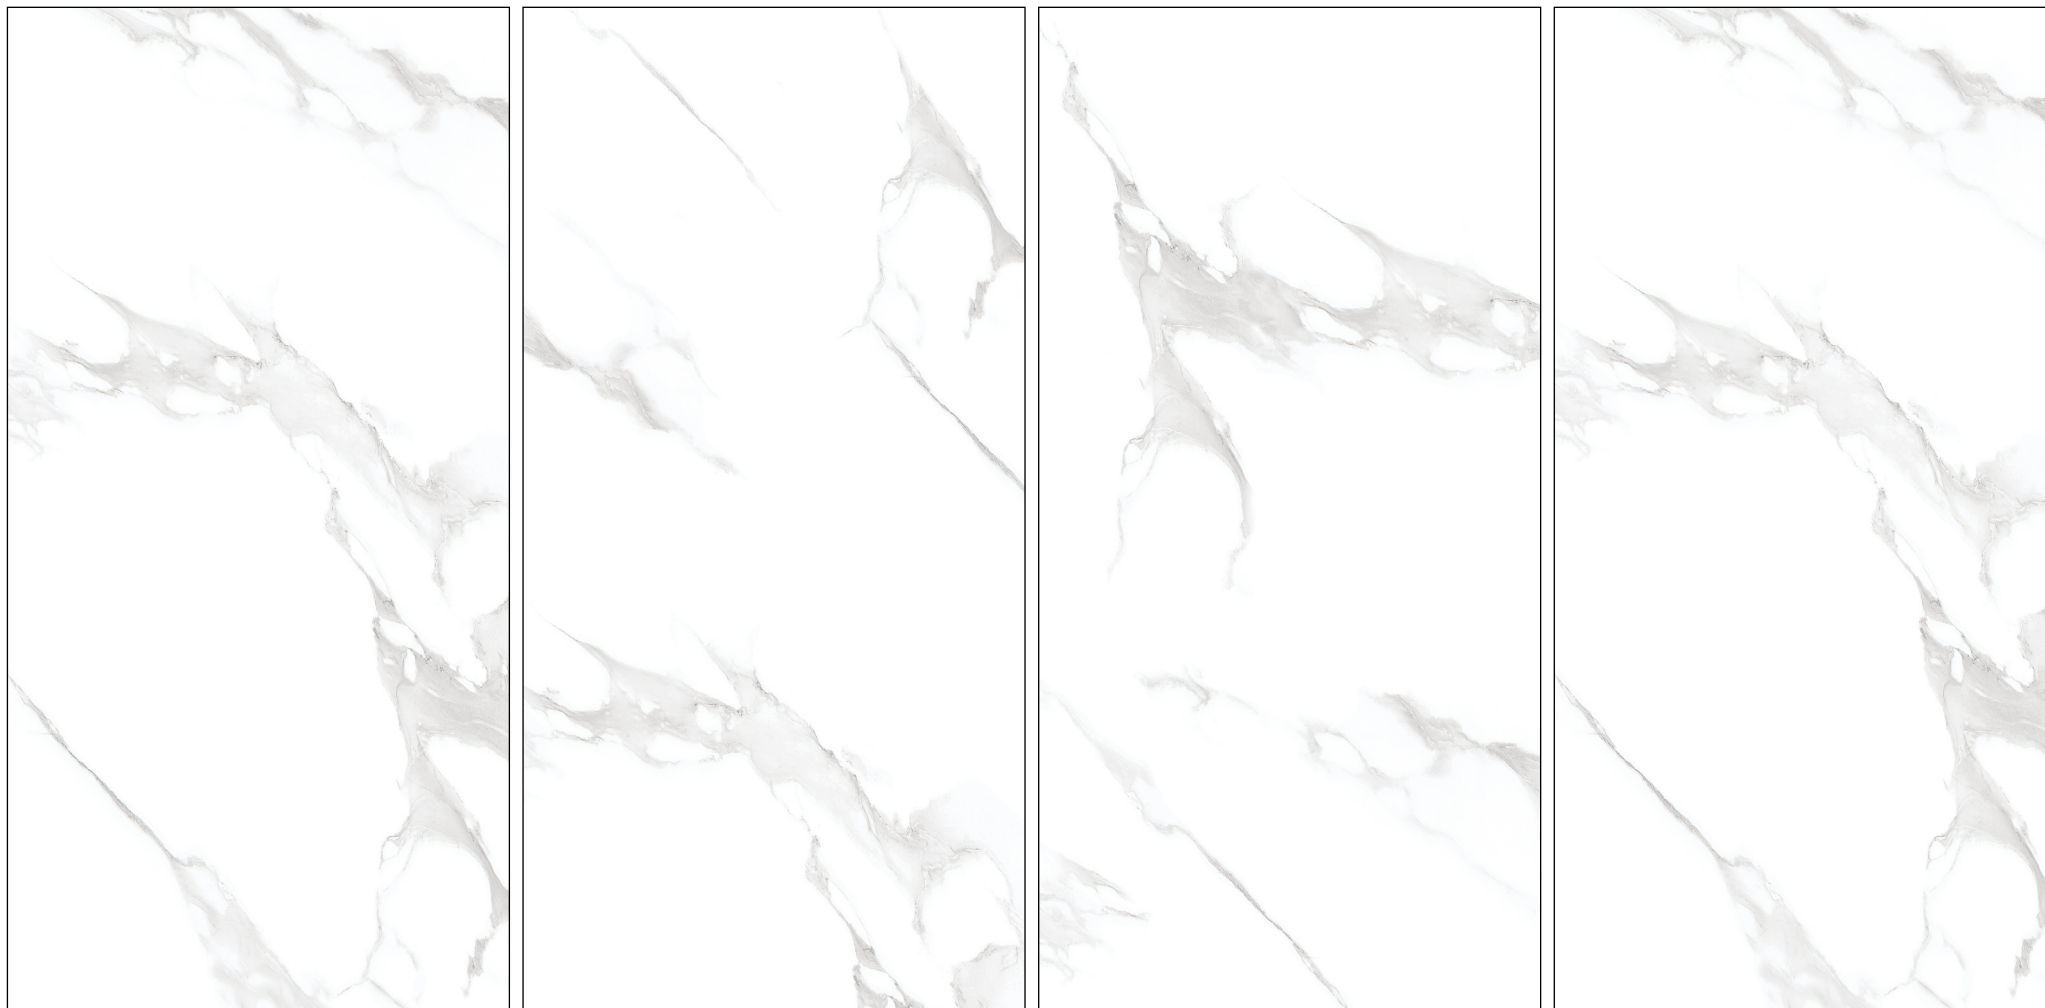

STATUARIO GREY > 600x1200mm > GLOSSY

RANDOM :03

White
series

SUPERB STUARIO > 600x1200mm > GLOSSY

RANDOM :05

White
series

SWIDDEN STATUARIO > 600x1200mm > GLOSSY

RANDOM :03