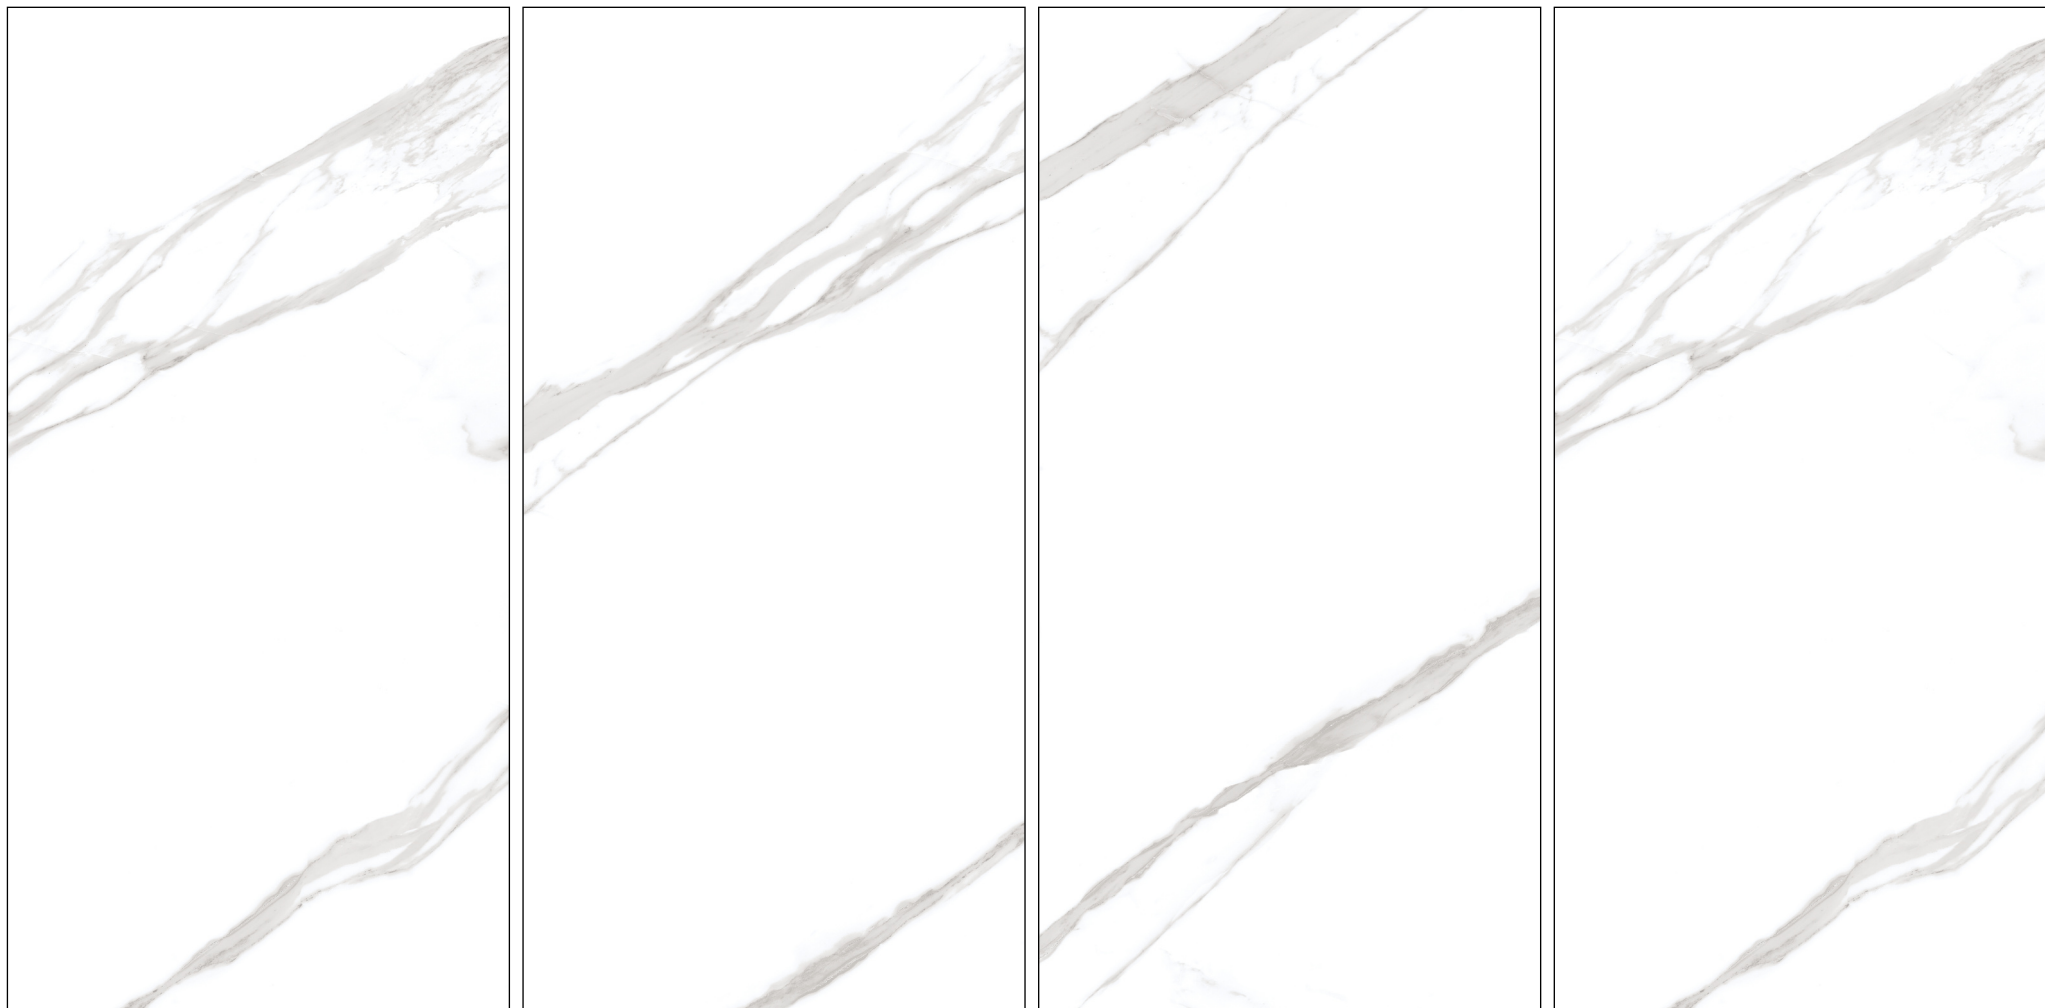

White
series

WAVES STATUARIO > 600x1200mm > GLOSSY

RANDOM :03