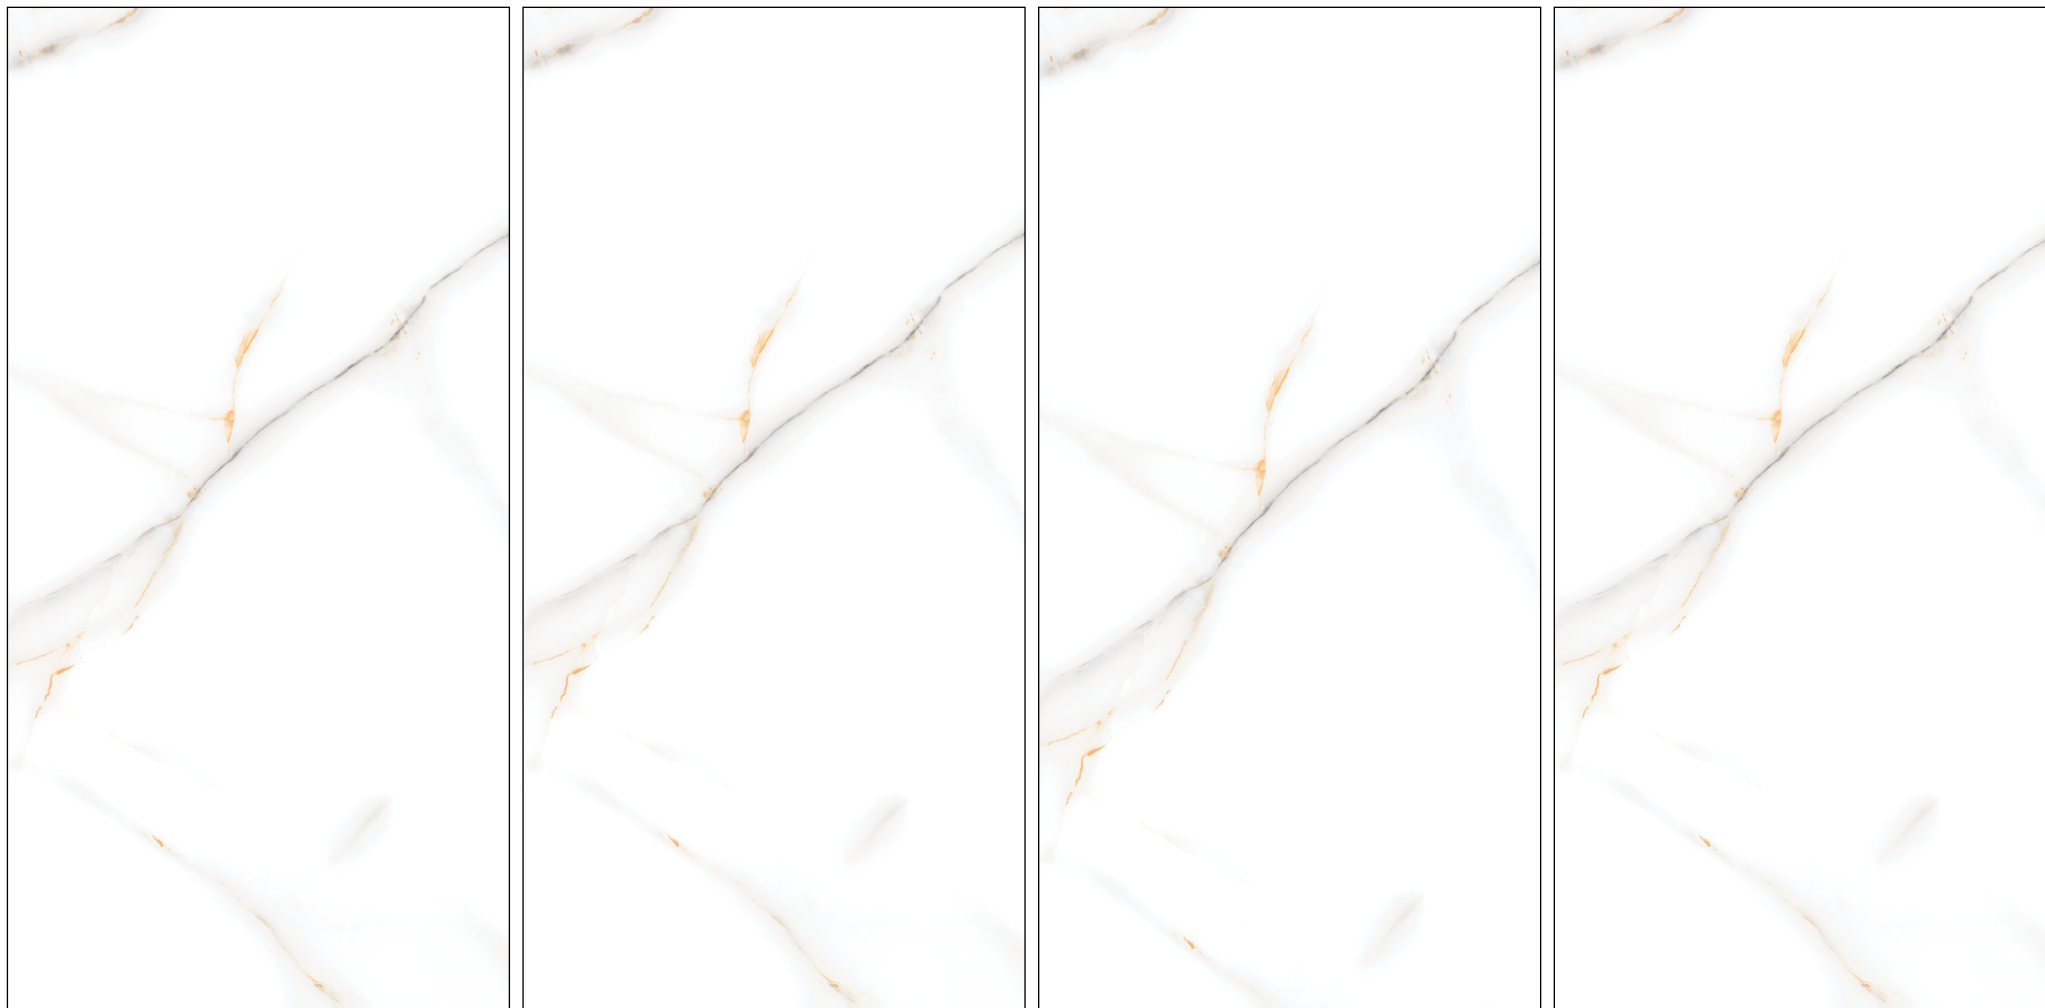

White
series

CASTLE STATUARIO > 600x1200mm > **GLOSSY**

RANDOM :03