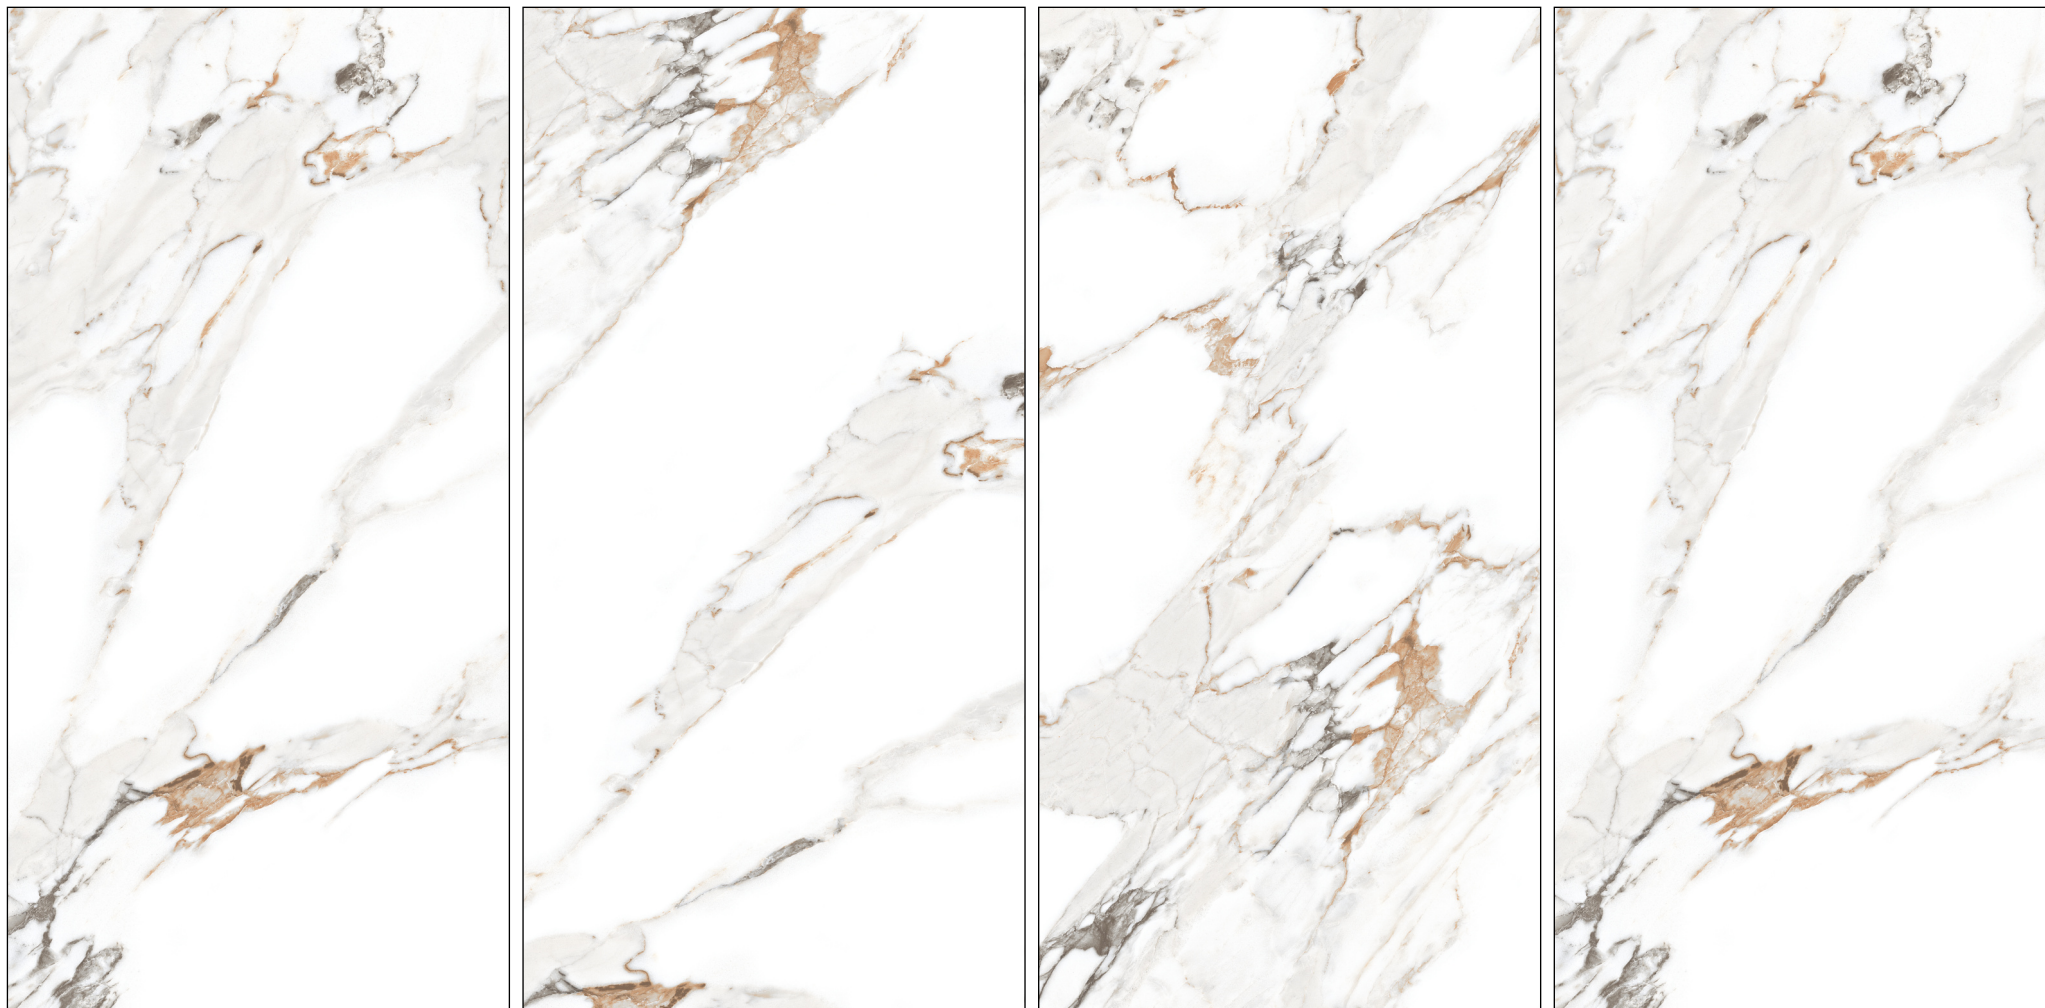

White
series

ASPIRE GOLD > 600x1200mm > GLOSSY

RANDOM :03