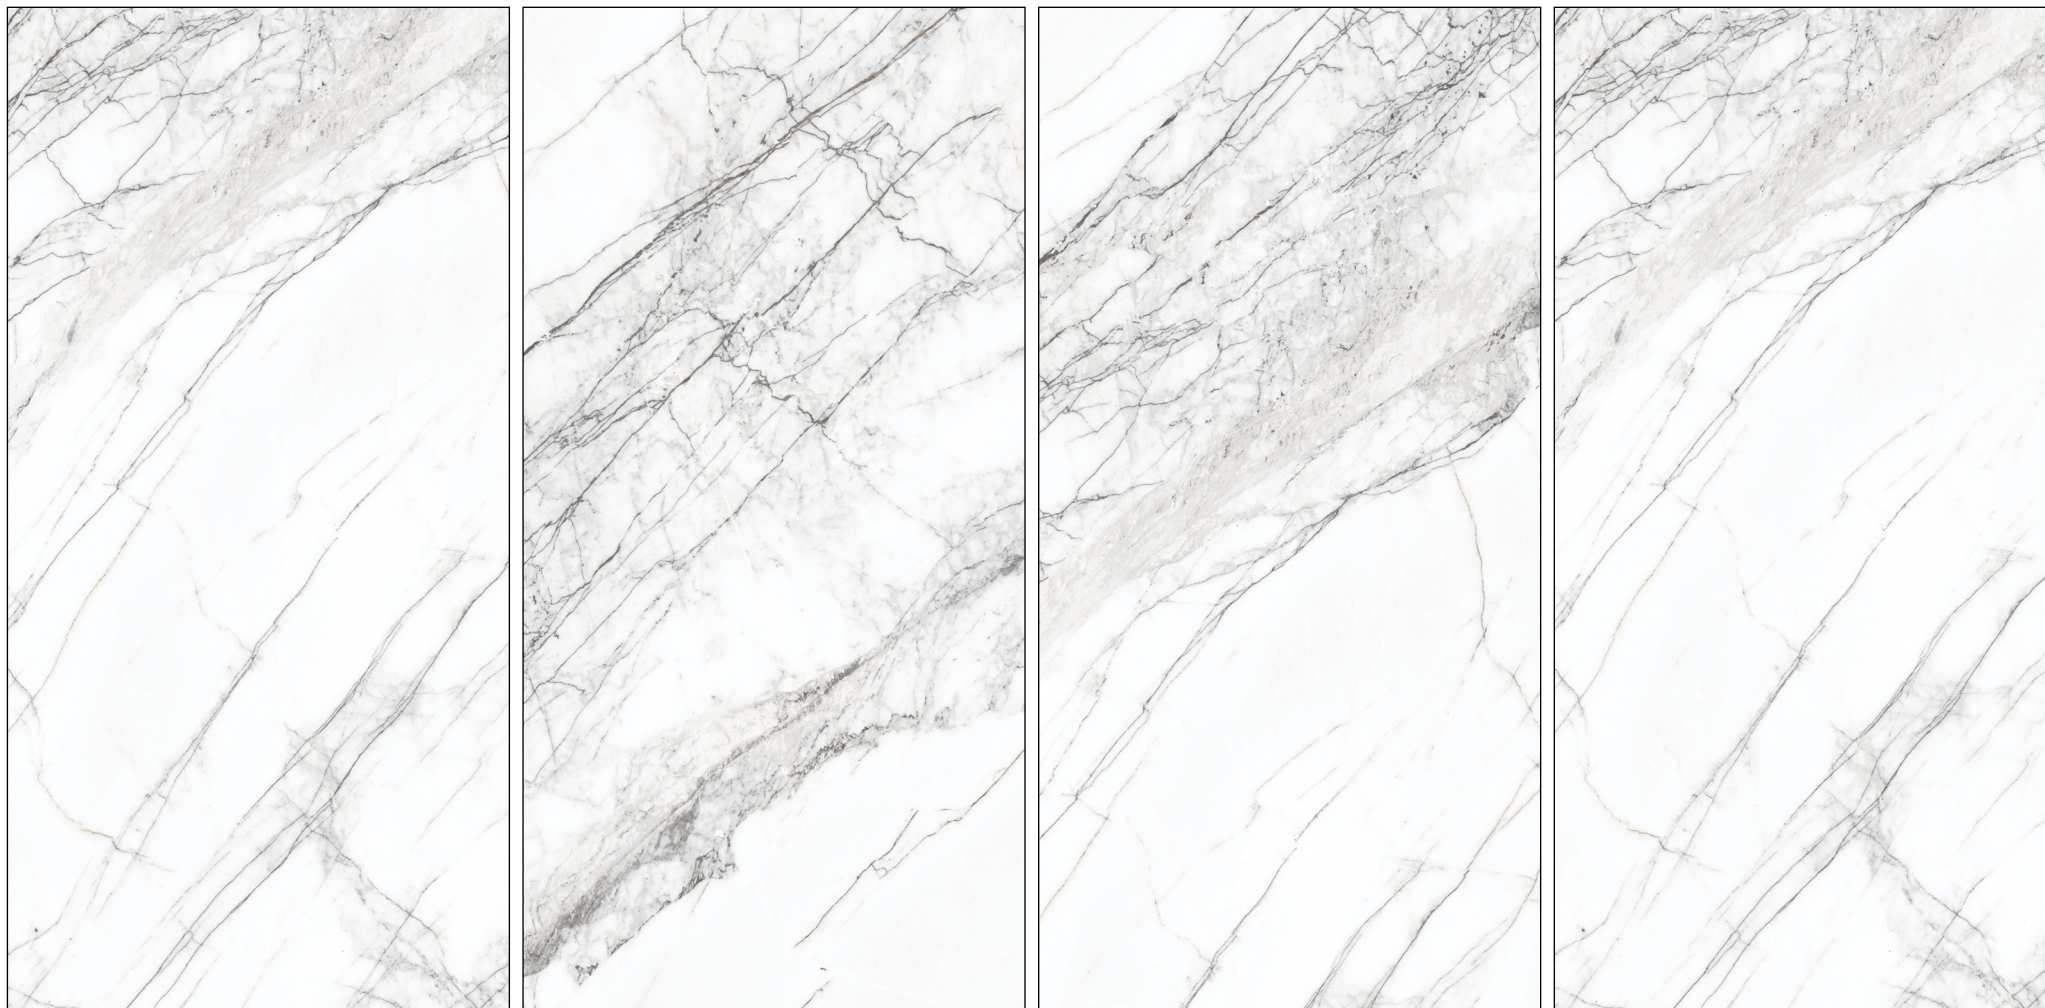

DELUXE GRIS > 600x1200mm > GLOSSY

RANDOM :03

White
series

DESTON GOLD > 600x1200mm > **GLOSSY**

RANDOM :04

EVON STATUARIO

White
series

EVON STATUARIO > 600x1200mm > GLOSSY