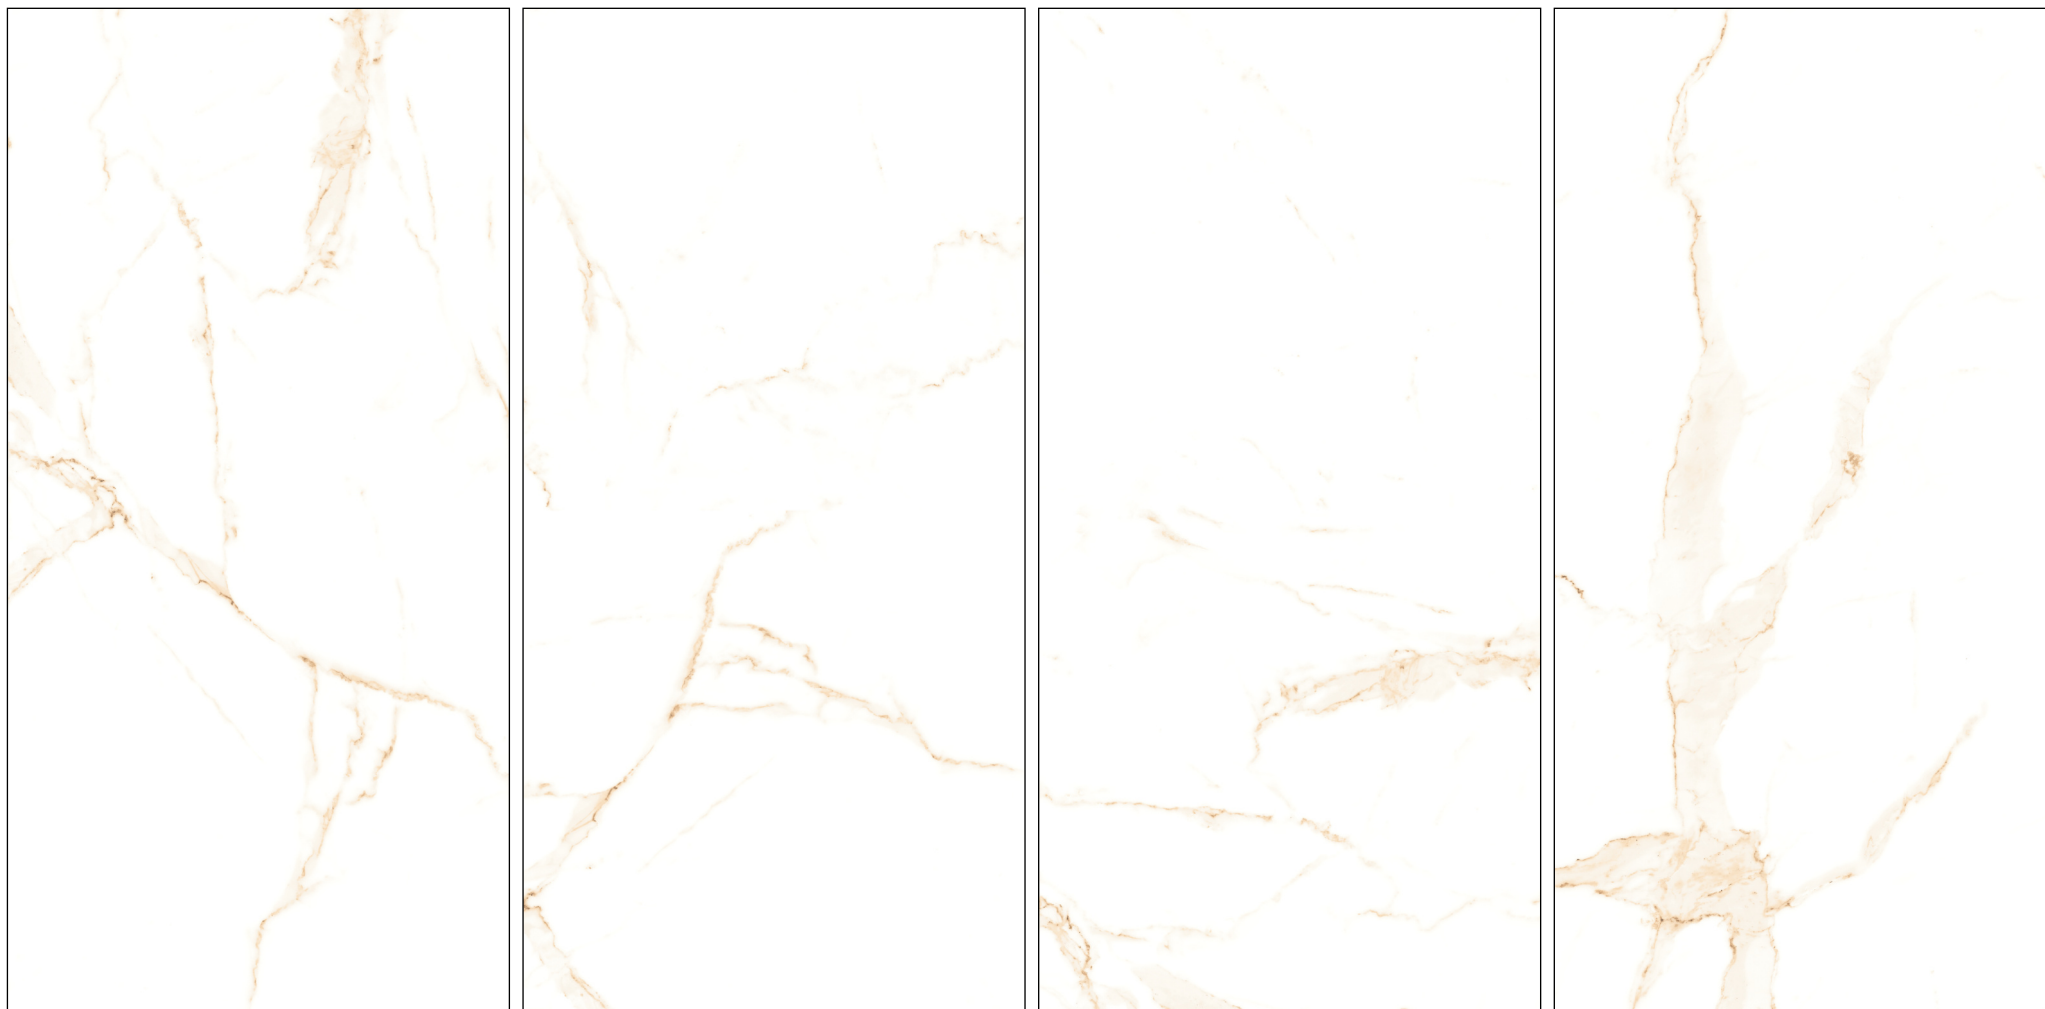

White series

SPICE GOLD > 600x1200mm > **GLOSSY**

RANDOM :04