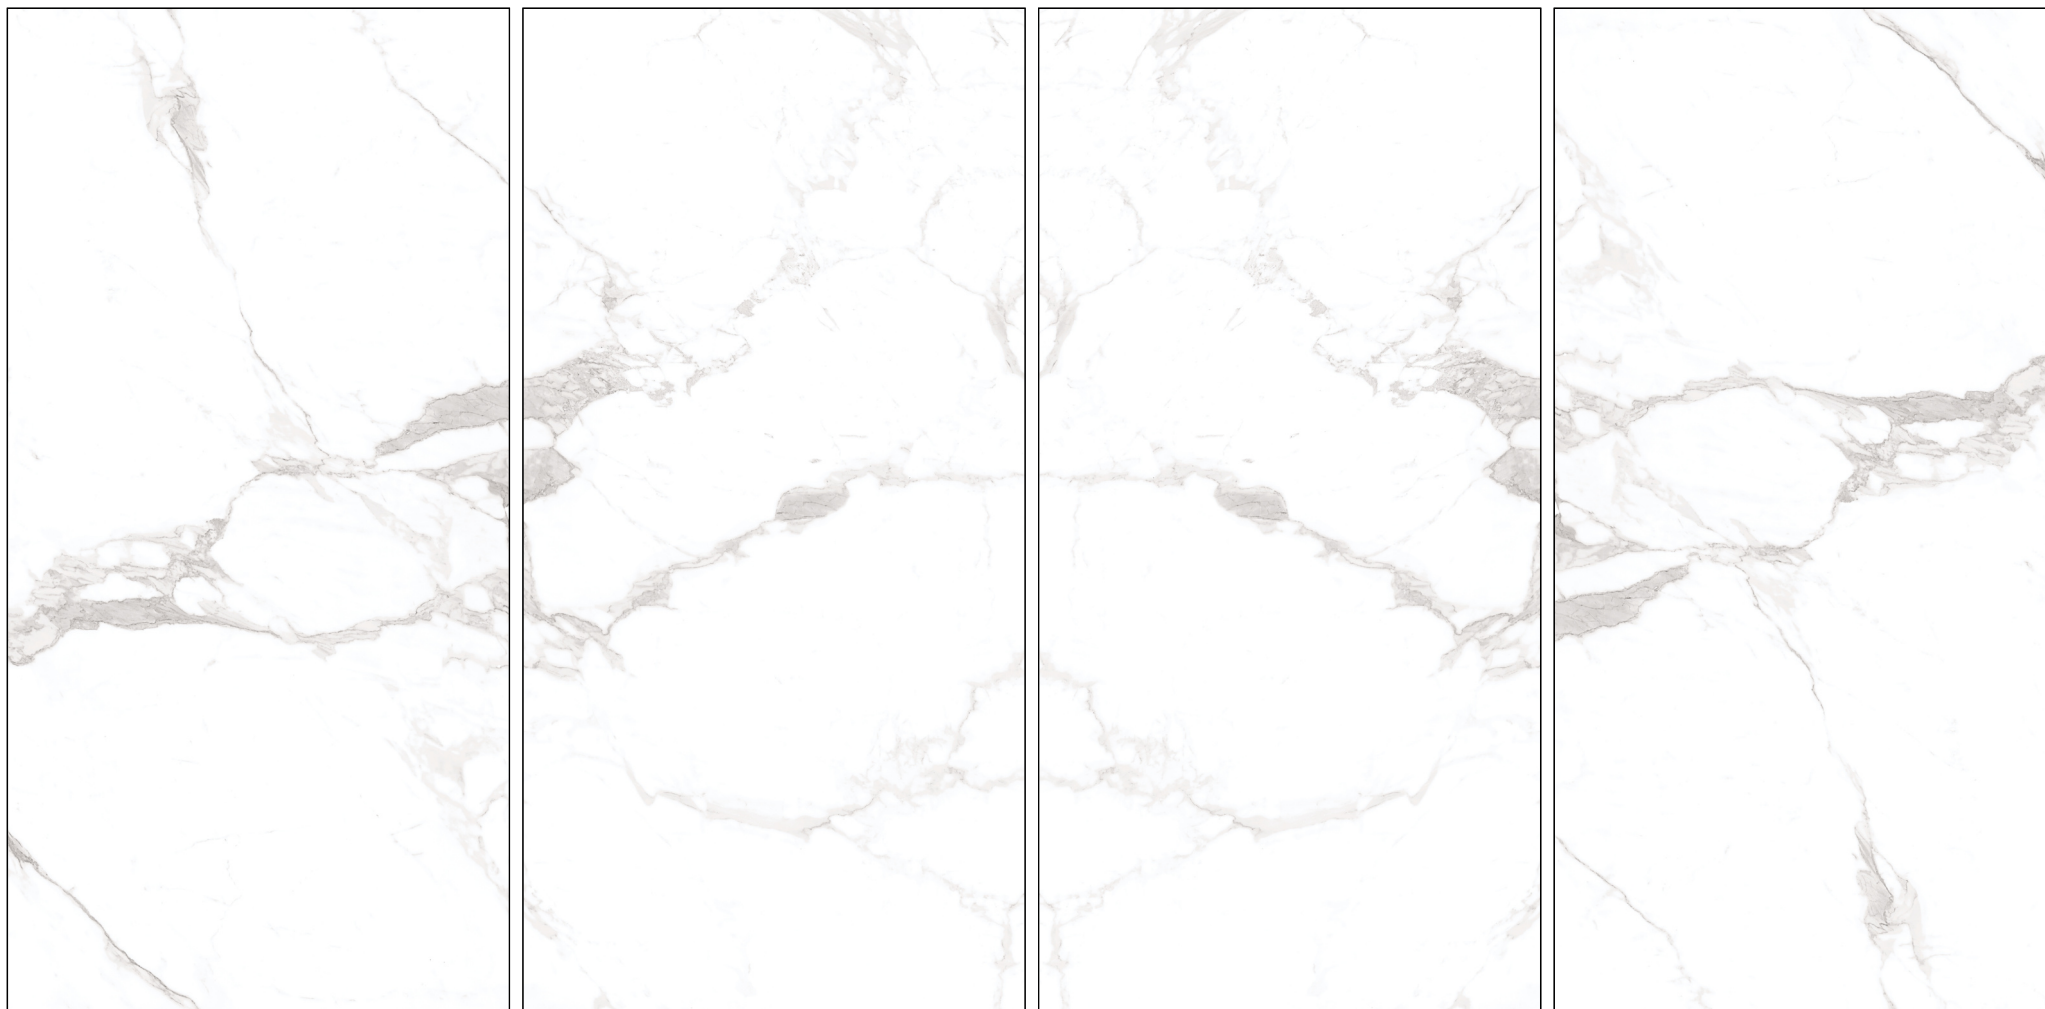

AGATA GREY

White
series

AGATA GREY > 600x1200mm > **GLOSSY**

RANDOM :06

White
series

AIDEN STATUARIO > 600x1200mm > GLOSSY

RANDOM :03

White
series