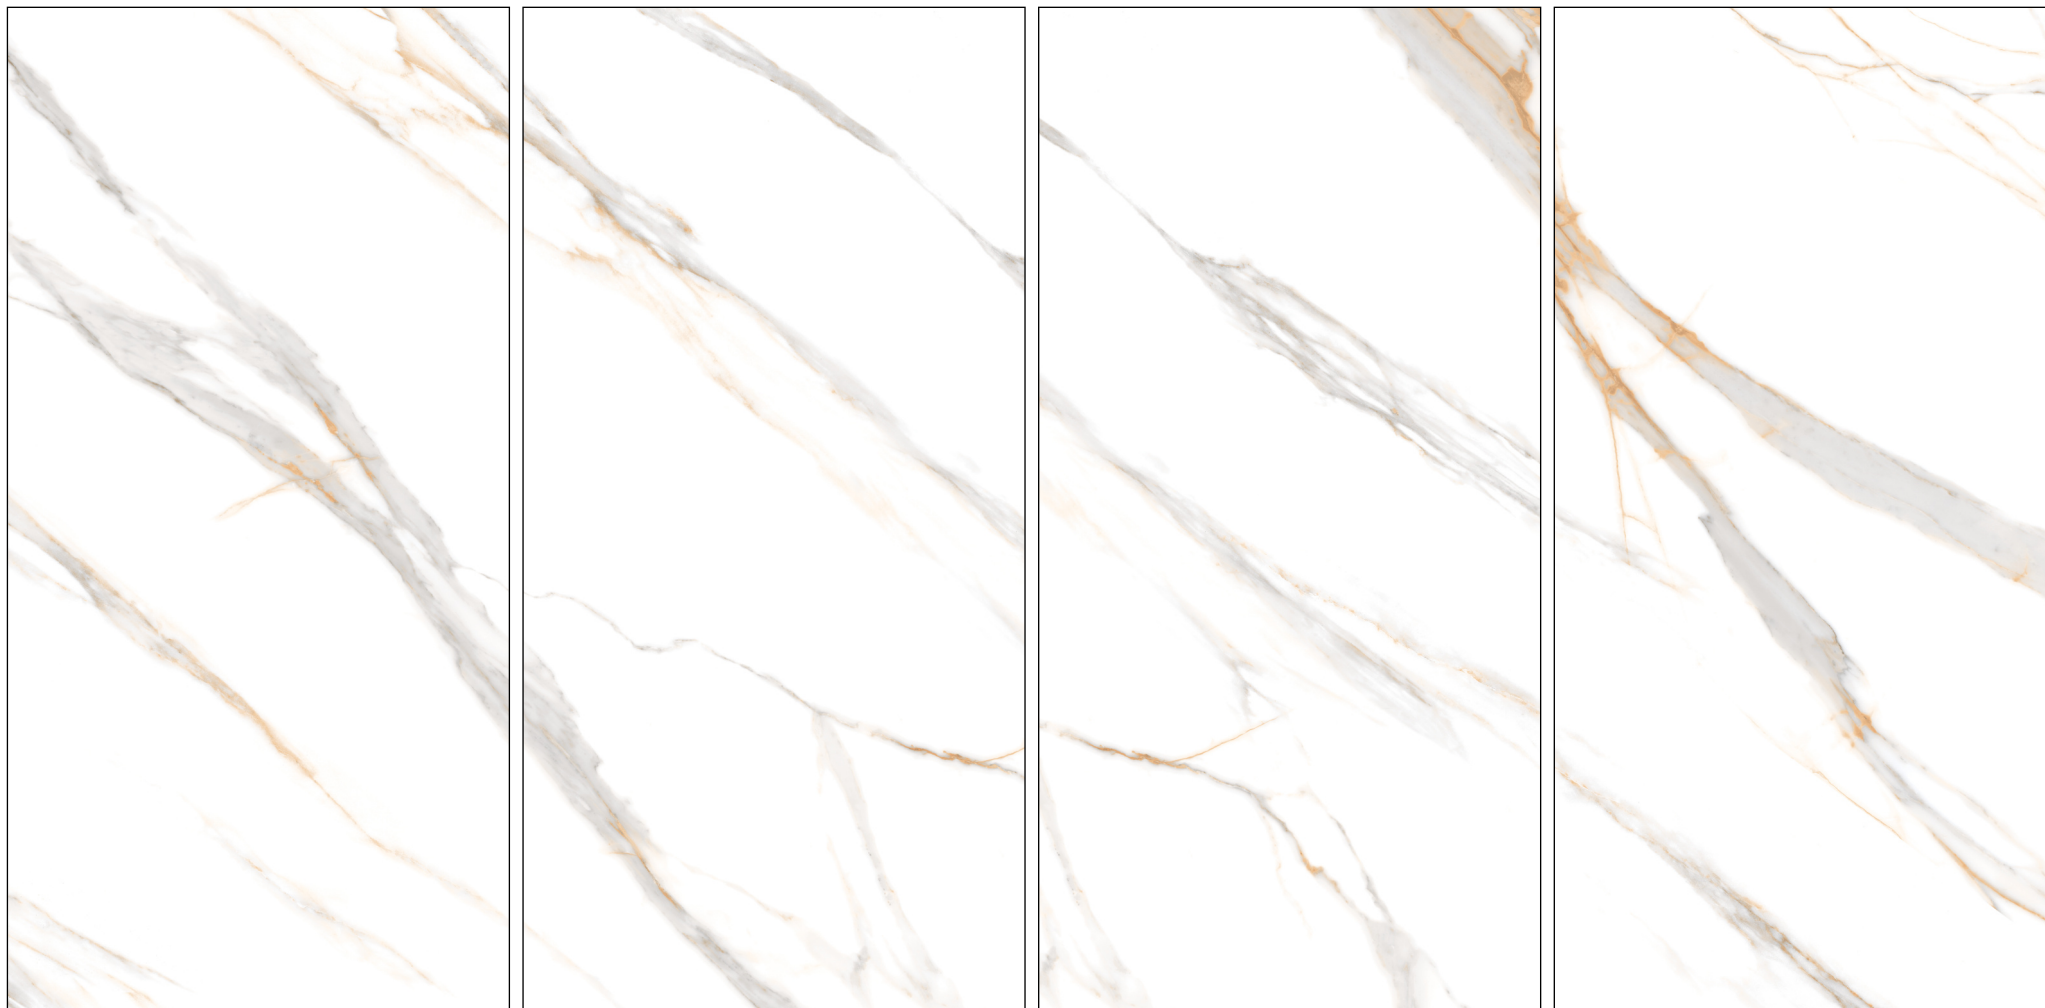

White
series

ALFA WHITE > 600x1200mm > GLOSSY

RANDOM :06