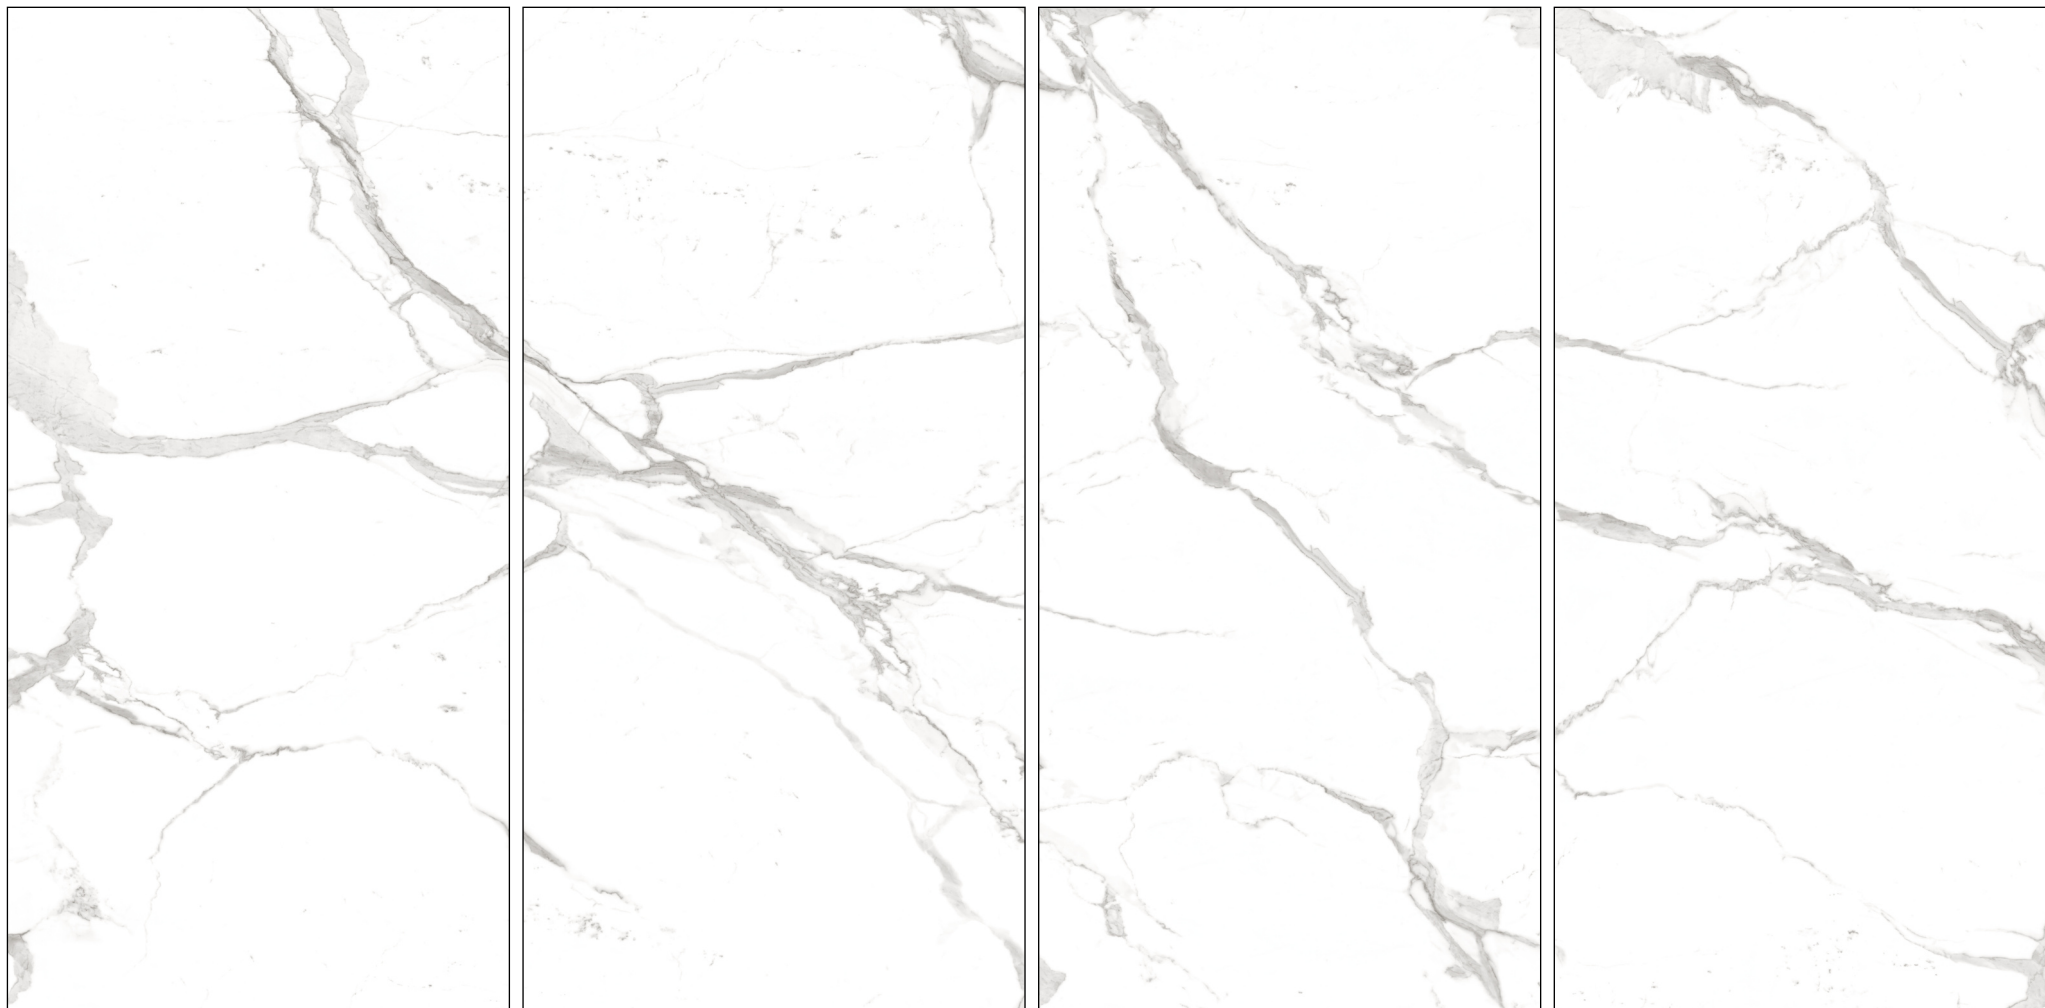

White
series

ALPS STATUARIO > 600x1200mm > GLOSSY

RANDOM :04