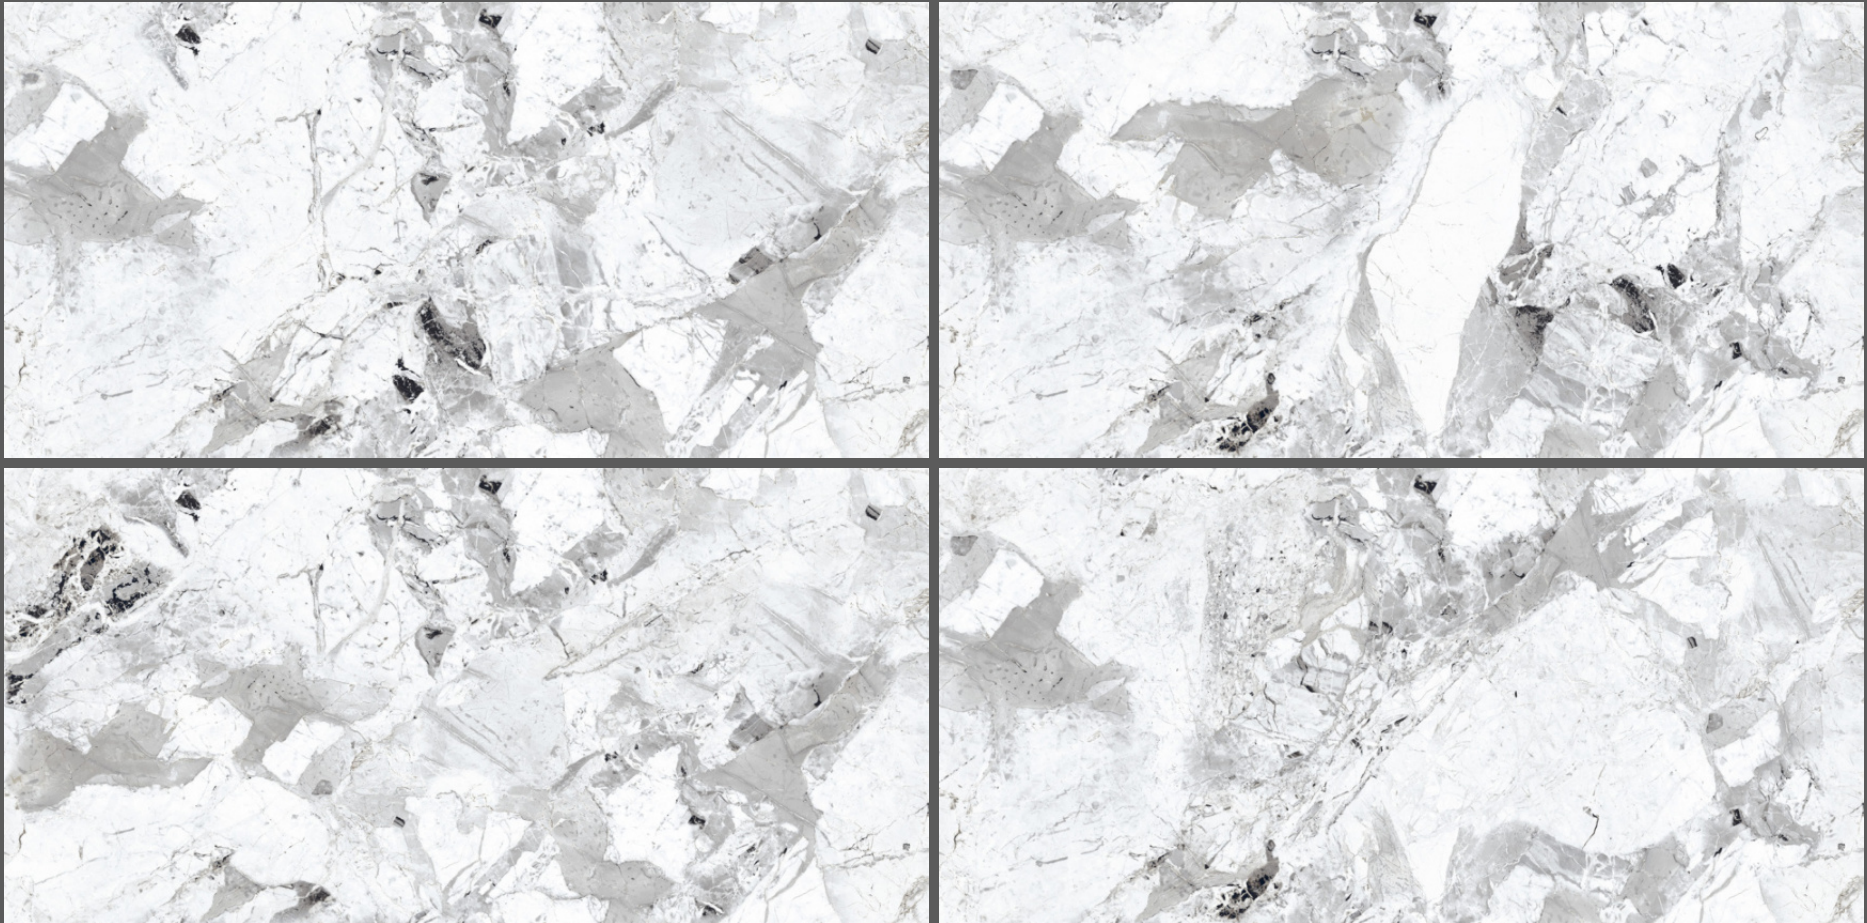

series

Finish :
GLOSSY

Size :
600X1200MM

END-7082

Endless

series

Finish :
GLOSSY

Size :
600X1200MM